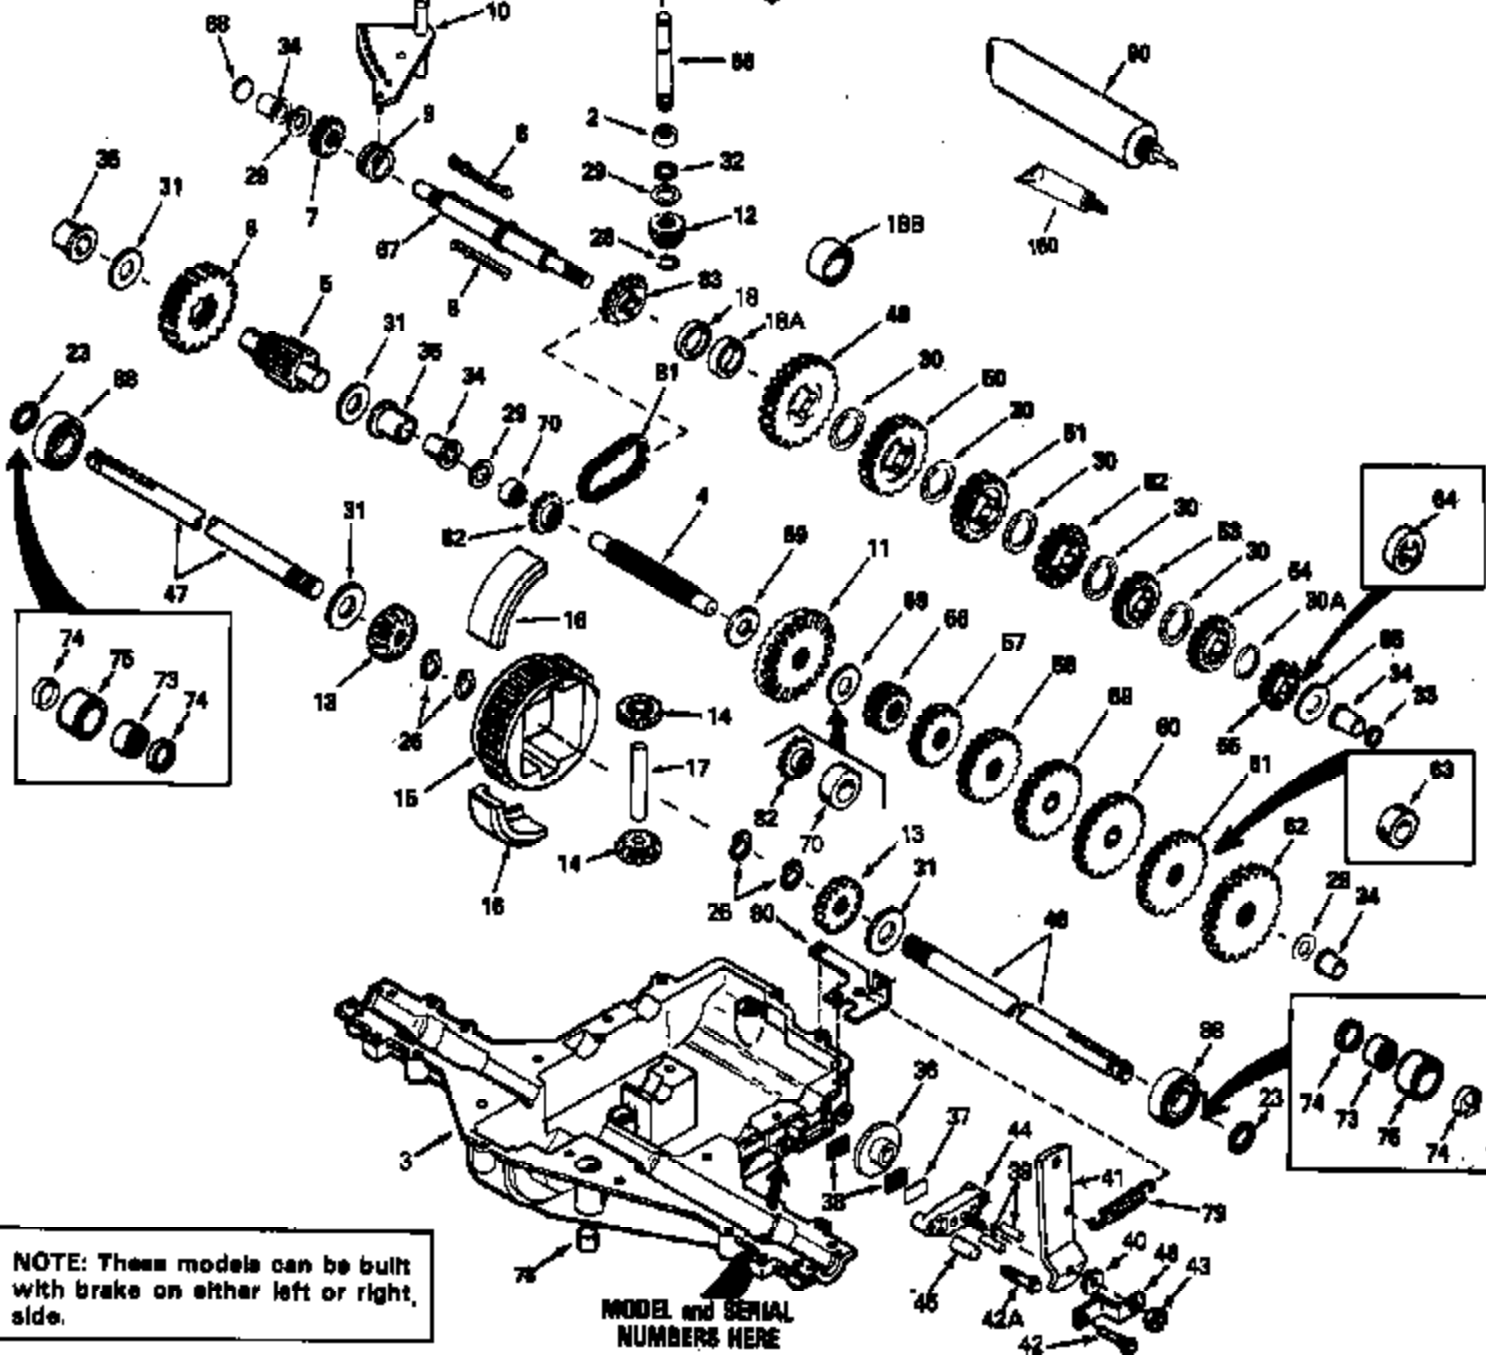

ILLUSTRATION SHOWS TYPICAL PARTS ONLY. ORDER BY PART NUMBER. PARTS NOT LISTED ARE SUPPLIED BY OEM.

47

47A

47B

48

48A

48B

NOTE: These models can be built with brake on either left or right side.

MODEL and SERIAL NUMBERS HERE

Ref #	Part Number	Qty	Description
1	772110		Transaxle Cover
2	780086A		Needle Bearing
3	770082		Transaxle Case
4	776260A		Countershaft
5	776219A		Output Shaft & Pinion
6	778139		Output Gear
7	778136		Spur Gear (15 teeth-steel)
8	792123A		Key
9	784216		Shifter Collar
10	784345		Shift Rod & Fork
11	778229		Bevel Gear (42 teeth-steel)
12	778113A		Input Bevel Pinion
13	778221	920-920-046	Bevel Gear
14	778068	Peerless	Bevel Pinion Gear
15	778165		Ring Gear
16	786101		Bearing Block
17	786040		Drive Pin
18B	786102		Neutral Spacer (.700/.690 thick) NOTE: Instead of one (1) No.786102 spacer, some early production models may have been built with two (2) No.786121 spacers.
20	792077A		Steel Ball, 5/16" dia.
21	792078		Set Screw, 3/8-16 x 3/8"
22	792079		Spring
23	788061		Seal Ring
25	792073A		Screw, 1/4-20 x 1-1/4"
26	792125		Retainer Ring
27	792035		Retainer Ring
28	788040		Retainer Ring
29	780072		Thrust Washer
30	780108		Thrust Washer
31	780001		Washer
32	792001		"O" Ring
33	788051A		Square Cut Seal
34	780105A		Flanged Bushing
35	780118A		Flanged Bushing
36	790003		Brake Disk
37	790007		Brake Pad Plate
38	799021		Brake Pad (Pkg. of 2)
39	786026		Dowel Pin
40	792076A		Flat Washer
41	790047		Brake Lever
42	792073A		Screw, 1/4-20 x 1-1/4"
42A	792085A		Screw, 1/4-20 x 2-1/4"
43	792075		Lock Nut, 5/16-24
44	790025		Brake Pad Holder
45	786067		Spacer (13/16" OD x 17/64" ID x 1" long)
46	786086		Brake Lever Bracket
47	774883		Axle (10-5/8" long)
48	774884		Axle (15-1/4" long)
49	778215		Spur Gear (37 teeth)
50	778125		Spur Gear (35 teeth)
51	778124A		Spur Gear (30 teeth)
52	778123A		Spur Gear (25 teeth)
53	778122A		Spur Gear (22 teeth)
54	778273		Spur Gear (19 teeth-steel)