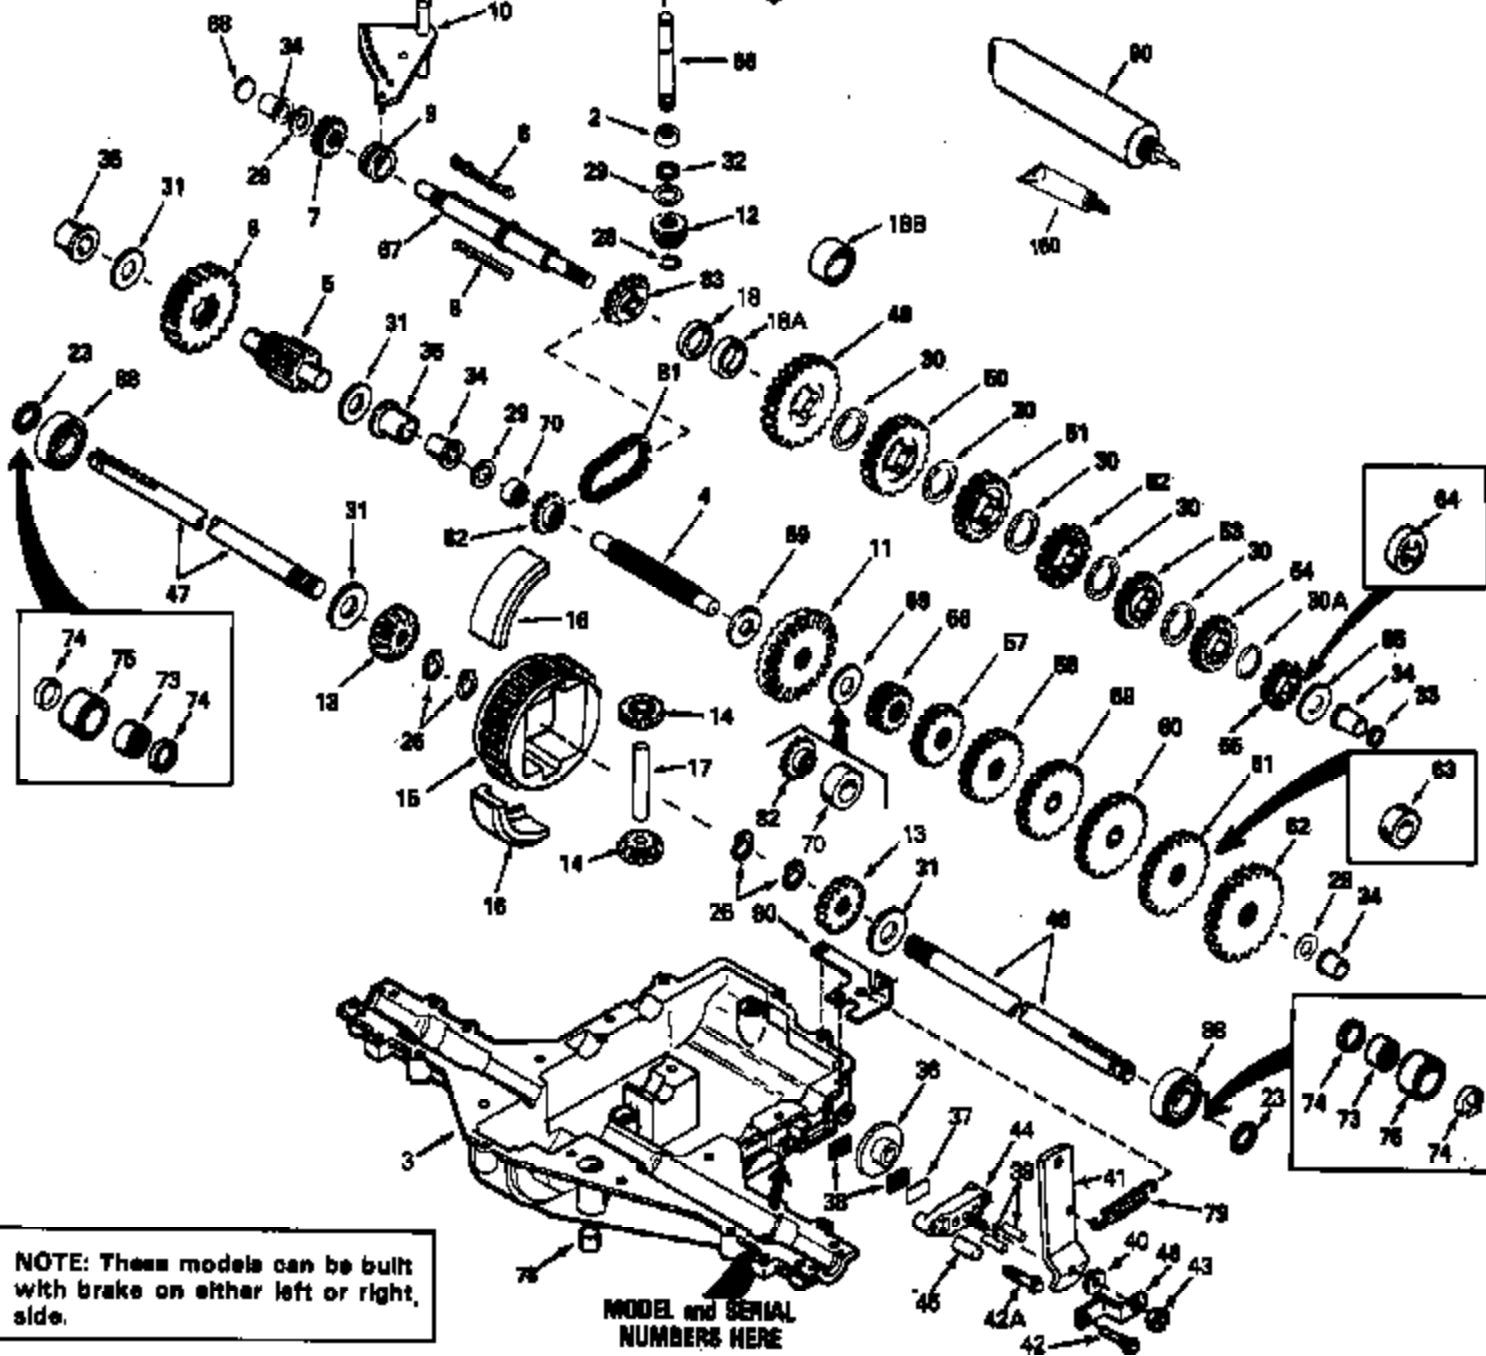

ILLUSTRATION SHOWS TYPICAL PARTS ONLY. ORDER BY PART NUMBER. PARTS NOT LISTED ARE SUPPLIED BY OEM.

47

47A

47B

48

48A

48B

NOTE: These models can be built with brake on either left or right side.

MODEL and SERIAL NUMBERS HERE

Ref #	Part Number	Qty	Description
1	772110		Transaxle Cover
2	780086A		Needle Bearing
3	770082		Transaxle Case
4	776260A		Countershaft
5	776219A		Output Shaft & Pinion
6	778139		Output Gear
7	778136		Spur Gear (15 teeth-steel)
8	792123A		Key
9	784216		Shifter Collar
10	784345		Shift Rod & Fork
11	778229		Bevel Gear (42 teeth-steel)
12	778113A		Input Bevel Pinion
13	778221	920-920-045	Bevel Gear
14	778068	Peerless	Bevel Pinion Gear
15	778165		Ring Gear
16	786101		Bearing Block
17	786040		Drive Pin
18B	786102		Neutral Spacer (.700/.690 thick) NOTE: Instead of one (1) No.786102 spacer, some early production models may have been built with two (2) No.786121 spacers.
20	792077A		Steel Ball, 5/16" dia.
21	792078		Set Screw, 3/8-16 x 3/8"
22	792079		Spring
23	788061		Seal Ring
25	792073A		Screw, 1/4-20 x 1-1/4"
26	792125		Retainer Ring
27	792035		Retainer Ring
28	788040		Retainer Ring
29	780072		Thrust Washer
30	780108		Thrust Washer
31	780001		Washer
32	792001		"O" Ring
33	788051A		Square Cut Seal
34	780105A		Flanged Bushing
35	780118A		Flanged Bushing
36	790003		Brake Disk
37	790007		Brake Pad Plate
38	799021		Brake Pad (Pkg. of 2)
39	786026		Dowel Pin
40	792076A		Flat Washer
41	790047		Brake Lever
42	792073A		Screw, 1/4-20 x 1-1/4"
42A	792085A		Screw, 1/4-20 x 2-1/4"
43	792075		Lock Nut, 5/16-24
44	790025		Brake Pad Holder
45	786067		Spacer (13/16" OD x 17/64" ID x 1" long)
46	786086		Brake Lever Bracket
47	774883		Axle (10-5/8" long)
48	774884		Axle (15-1/4" long)
49	778215		Spur Gear (37 teeth)
50	778124A		Spur Gear (30 teeth)
51	778123A		Spur Gear (25 teeth)
52	778122A		Spur Gear (22 teeth)
53	778273		Spur Gear (19 teeth-steel)
56	778230		Spur Gear (12 teeth-steel)