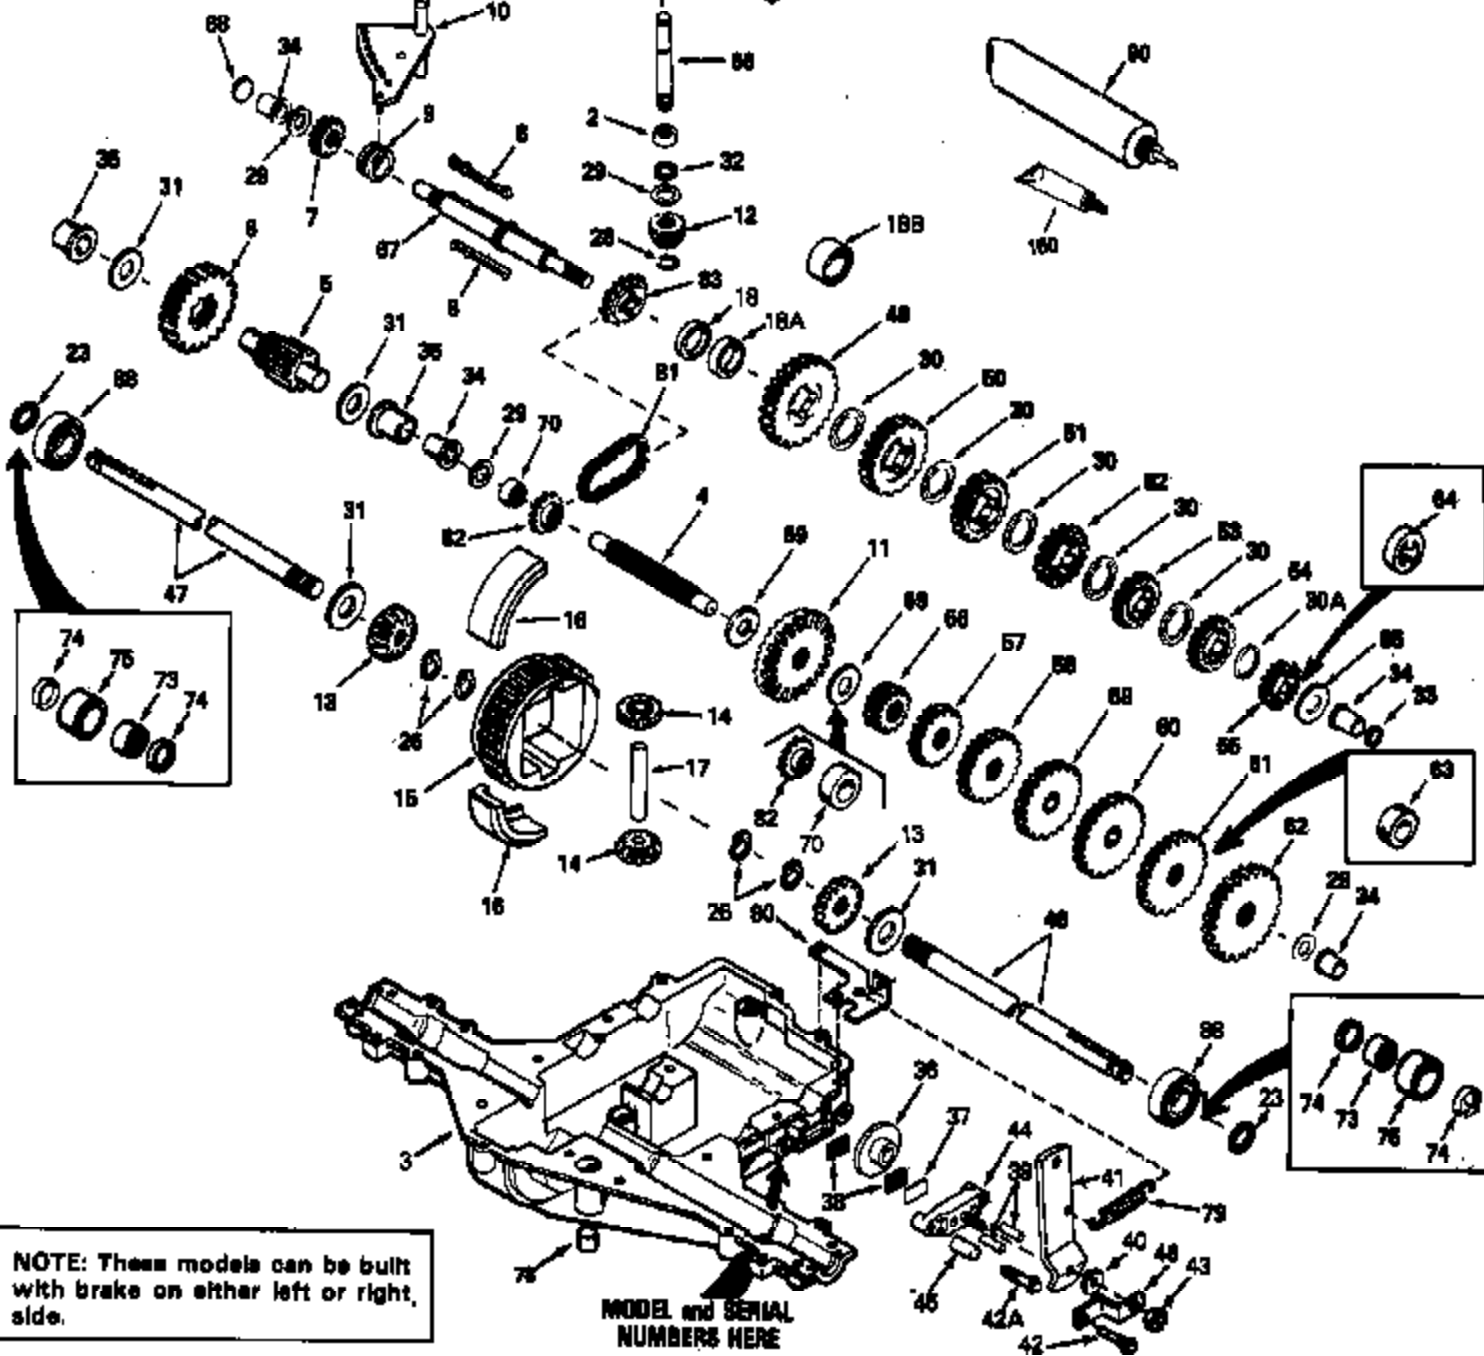

ILLUSTRATION SHOWS TYPICAL PARTS ONLY. ORDER BY PART NUMBER. PARTS NOT LISTED ARE SUPPLIED BY OEM.

47

47A

47B

48

48A

48B

NOTE: These models can be built with brake on either left or right side.

MODEL and SERIAL NUMBERS HERE

Ref #	Part Number	Qty	Description
1	772110		Transaxle Cover
2	780086A		Needle Bearing
3	770082		Transaxle Case
4	776260A		Countershaft
5	776219A		Output Shaft & Pinion
6	778139		Output Gear
7	778136		Spur Gear (15 teeth-steel)
8	792123A		Key
9	784216		Shifter Collar
10	784345		Shift Rod & Fork
11	778229		Bevel Gear (42 teeth-steel)
12	778113A		Input Bevel Pinion
13	778221	920-920-044	Bevel Gear
14	778068	Peerless	Bevel Pinion Gear
15	778165		Ring Gear
16	786101		Bearing Block
17	786040		Drive Pin
18B	786102		Neutral Spacer (.700/.690 thick) NOTE: Instead of one (1) No.786102 spacer, some early production models may have been built with two (2) No.786121 spacers.
20	792077A		Steel Ball, 5/16" dia.
21	792078		Set Screw, 3/8-16 x 3/8"
22	792079		Spring
23	788061		Seal Ring
25	792073A		Screw, 1/4-20 x 1-1/4"
26	792125		Retainer Ring
27	792035		Retainer Ring
28	788040		Retainer Ring
29	780072		Thrust Washer
30	780108		Thrust Washer
31	780001		Washer
32	792001		"O" Ring
33	788051A		Square Cut Seal
34	780105A		Flanged Bushing
35	780118A		Flanged Bushing
36	790003		Brake Disk
37	790007		Brake Pad Plate
38	799021		Brake Pad (Pkg. of 2)
39	786026		Dowel Pin
40	792076A		Flat Washer
41	790047		Brake Lever
42A	792085A		Screw, 1/4-20 x 2-1/4"
42	792073A		Screw, 1/4-20 x 1-1/4"
43	792075		Lock Nut, 5/16-24
44	790025		Brake Pad Holder
45	786067		Spacer (13/16" OD x 17/64" ID x 1" long)
46	786086		Brake Lever Bracket
47	774883		Axle (10-5/8" long)
48	774884		Axle (15-1/4" long)
49	778215		Spur Gear (37 teeth)
50	778124A		Spur Gear (30 teeth)
51	778123A		Spur Gear (25 teeth)
52	778273		Spur Gear (19 teeth-steel)
56	778230		Spur Gear (12 teeth-steel)
57	778126A		Spur Gear (20 teeth)