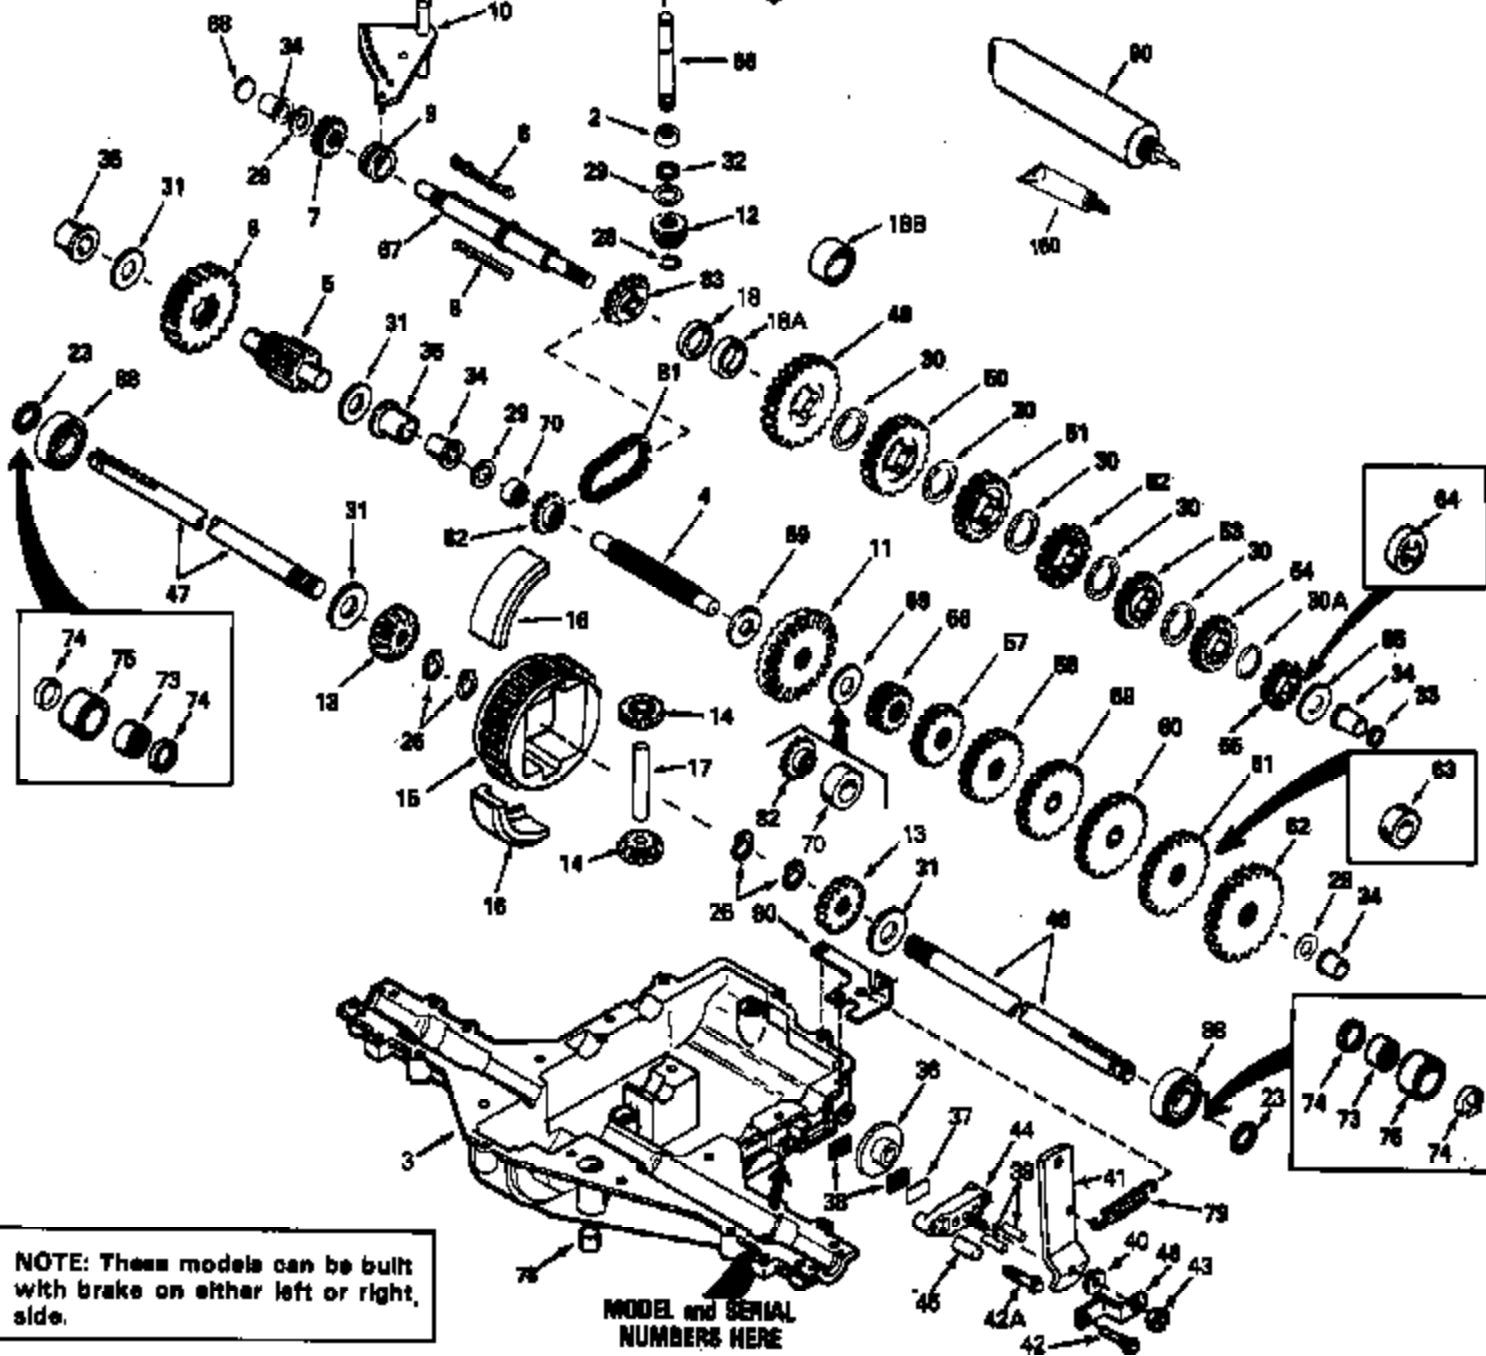

ILLUSTRATION SHOWS TYPICAL PARTS ONLY. ORDER BY PART NUMBER. PARTS NOT LISTED ARE SUPPLIED BY OEM.

47

47A

47B

48

48A

48B

NOTE: These models can be built with brake on either left or right side.

MODEL and SERIAL NUMBERS HERE

Ref #	Part Number	Qty	Description
1	772110		Transaxle Cover
2	780086A		Needle Bearing
3	770082		Transaxle Case
4	776260A		Countershaft
5	776219A		Output Shaft & Pinion
6	778139		Output Gear
7	778136		Spur Gear (15 teeth-steel)
8	792123A		Key
9	784216		Shifter Collar
10	784340		Shift Rod & Fork
11	778229		Bevel Gear (42 teeth-steel)
12	778113A		Input Bevel Pinion
13	778221	920-920-043	Bevel Gear
14	778068	Peerless	Bevel Pinion Gear
15	778165		Ring Gear
16	786101		Bearing Block
17	786040		Drive Pin
18A	786122		Neutral Spacer (.276/.268 thick)
18	786121		Neutral Spacer (.350/.340 thick)
20	792077A		Steel Ball, 5/16" dia.
21	792078		Set Screw, 3/8-16 x 3/8"
22	792079		Spring
23	788061		Seal Ring
25	792073A		Screw, 1/4-20 x 1-1/4"
26	792125		Retainer Ring
27	792035		Retainer Ring
28	788040		Retainer Ring
29	780072		Thrust Washer
30	780108		Thrust Washer
31	780001		Washer
32	792001		"O" Ring
33	788051A		Square Cut Seal
34	780105A		Flanged Bushing
35	780118A		Flanged Bushing
36	790003		Brake Disk
37	790007		Brake Pad Plate
38	799021		Brake Pad (Pkg. of 2)
39	786026		Dowel Pin
40	792076A		Flat Washer
41	790047		Brake Lever
42	792073A		Screw, 1/4-20 x 1-1/4"
42A	792085A		Screw, 1/4-20 x 2-1/4"
43	792075		Lock Nut, 5/16-24
44	790025		Brake Pad Holder
45	786067		Spacer (13/16" OD x 17/64" ID x 1" long)
46	786086		Brake Lever Bracket
47	774690		Axle (11-15/16" long)
48	774691		Axle (16-1/2" long)
49	778215		Spur Gear (37 teeth)
50	778124A		Spur Gear (30 teeth)
51	778123A		Spur Gear (25 teeth)
52	778273		Spur Gear (19 teeth-steel)
56	778230		Spur Gear (12 teeth-steel)
57	778126A		Spur Gear (20 teeth)
58	778127A		Spur Gear (25 teeth)
59	778163		Spur Gear (31 teeth)