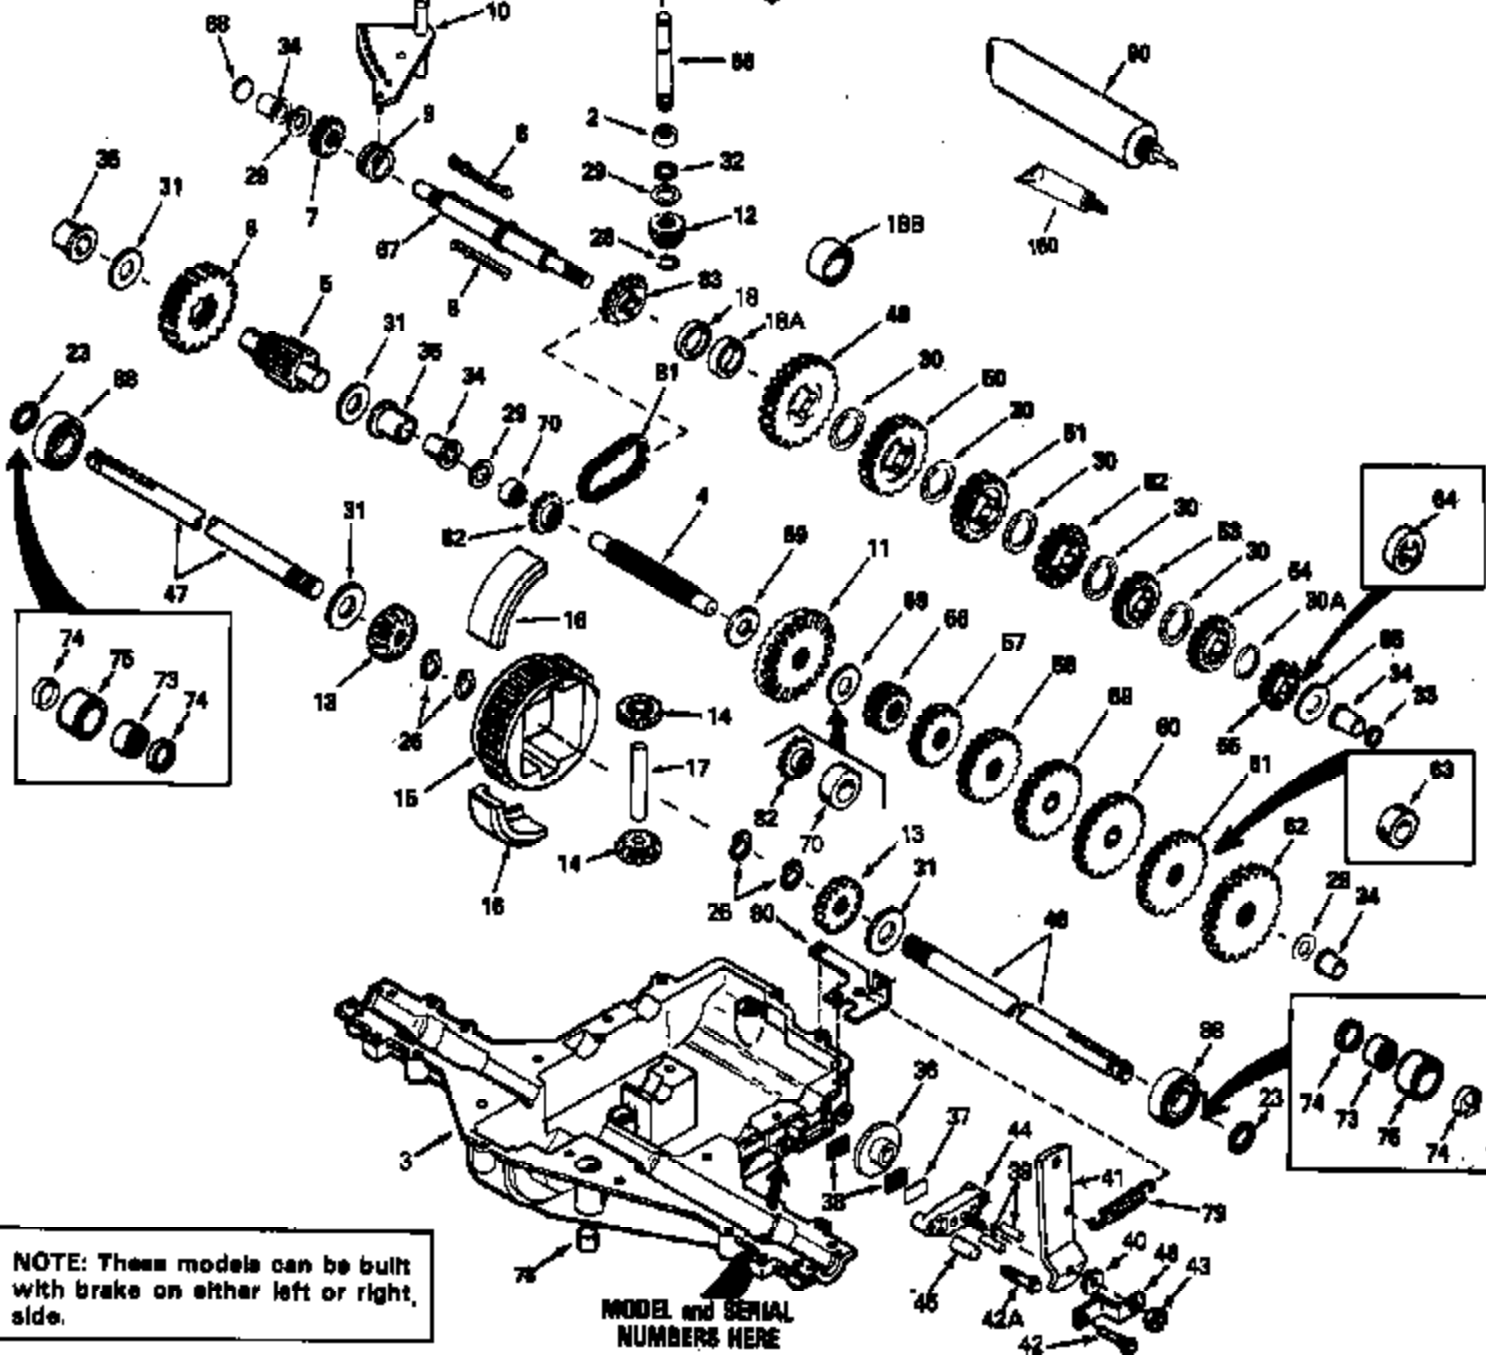

ILLUSTRATION SHOWS TYPICAL PARTS ONLY. ORDER BY PART NUMBER. PARTS NOT LISTED ARE SUPPLIED BY OEM.

47

47A

47B

48

48A

48B

NOTE: These models can be built with brake on either left or right side.

MODEL and SERIAL NUMBERS HERE

Ref #	Part Number	Qty	Description
1	772110		Transaxle Cover
2	780086A		Needle Bearing
3	770082		Transaxle Case
4	776260A		Countershaft
5	776219A		Output Shaft & Pinion
6	778139		Output Gear
7	778136		Spur Gear (15 teeth-steel)
8	792123A		Key
9	784216		Shifter Collar
10	784345		Shift Rod & Fork
11	778229		Bevel Gear (42 teeth-steel)
12	778113A		Input Bevel Pinion
13	778166	920-920-042	Bevel Gear (Steel)
14	778131	Peerless	Bevel Pinion Gear (Steel)
15	778165		Ring Gear
16	786101		Bearing Block
17	786040		Drive Pin
18B	786102		Neutral Spacer (.700/.690 thick) NOTE: Instead of one (1) No.786102 spacer, some early production models may have been built with two (2) No.786121 spacers.
20	792077A		Steel Ball, 5/16" dia.
21	792078		Set Screw, 3/8-16 x 3/8"
22	792079		Spring
23	788061		Seal Ring
25	792073A		Screw, 1/4-20 x 1-1/4"
26	792125		Retainer Ring
27	792035		Retainer Ring
28	788040		Retainer Ring
29	780072		Thrust Washer
30	780108		Thrust Washer
31	780001		Washer
32	792001		"O" Ring
33	788051A		Square Cut Seal
34	780105A		Flanged Bushing
35	780118A		Flanged Bushing
36	790003		Brake Disk
37	790007		Brake Pad Plate
38	799021		Brake Pad (Pkg. of 2)
39	786026		Dowel Pin
40	792076A		Flat Washer
41	790051		Brake Lever
42A	792073A		Screw, 1/4-20 x 1-1/4"
42	792073A		Screw, 1/4-20 x 1-1/4"
43	792075		Lock Nut, 5/16-24
44	790025		Brake Pad Holder
46	786086		Brake Lever Bracket
47	774636		Axle (12-3/4" long) (Incl. 26)
48	774870		Axle (17-3/8" long)
49	778183		Spur Gear (35 teeth)
50	778124A		Spur Gear (30 teeth)
51	778250		Spur Gear (27 teeth)
52	778123A		Spur Gear (25 teeth)
53	778122A		Spur Gear (22 teeth)
54	778121A		Spur Gear (20 teeth)
56	778193		Spur Gear (15 teeth)