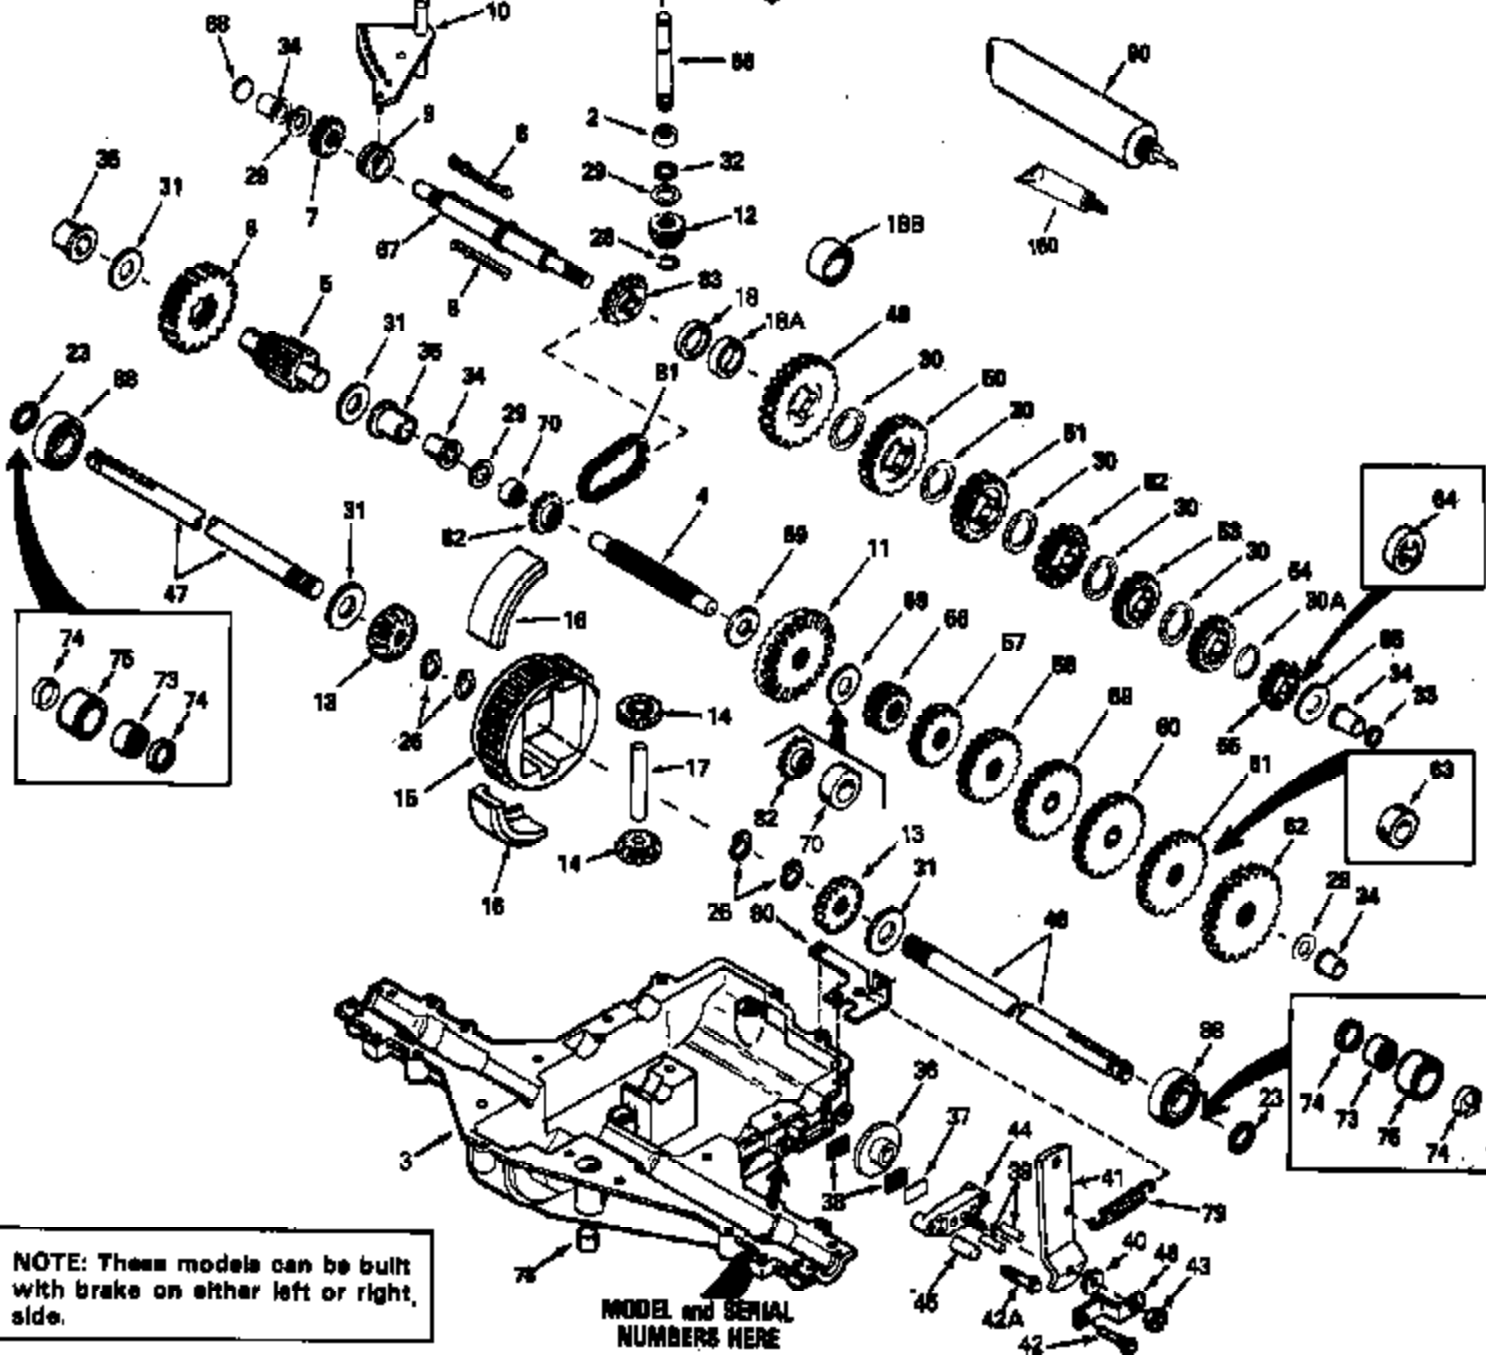

ILLUSTRATION SHOWS TYPICAL PARTS ONLY. ORDER BY PART NUMBER. PARTS NOT LISTED ARE SUPPLIED BY OEM.

47

47A

47B

48

48A

48B

NOTE: These models can be built with brake on either left or right side.

MODEL and SERIAL NUMBERS HERE

Ref #	Part Number	Qty	Description
1	772110		Transaxle Cover
2	780086A		Needle Bearing
3	770082		Transaxle Case
4	776260A		Countershaft
5	776219A		Output Shaft & Pinion
6	778139		Output Gear
7	778136		Spur Gear (15 teeth-steel)
8	792123A		Key
9	784216		Shifter Collar
10	784345		Shift Rod & Fork
11	778229		Bevel Gear (42 teeth-steel)
12	778113A		Input Bevel Pinion
13	778221	920-920-041	Bevel Gear
14	778068	Peerless	Bevel Pinion Gear
15	778165		Ring Gear
16	786101		Bearing Block
17	786040		Drive Pin
18B	786102		Neutral Spacer (.700/.690 thick) NOTE: Instead of one (1) No.786102 spacer, some early production models may have been built with two (2) No.786121 spacers.
20	792077A		Steel Ball, 5/16" dia.
21	792078		Set Screw, 3/8-16 x 3/8"
22	792079		Spring
23	788061		Seal Ring
25	792073A		Screw, 1/4-20 x 1-1/4"
26	792125		Retainer Ring
27	792035		Retainer Ring
28	788040		Retainer Ring
29	780072		Thrust Washer
30	780108		Thrust Washer
31	780001		Washer
32	792001		"O" Ring
33	788051A		Square Cut Seal
34	780105A		Flanged Bushing
35	780118A		Flanged Bushing
36	790003		Brake Disk
37	790007		Brake Pad Plate
38	799021		Brake Pad (Pkg. of 2)
39	786026		Dowel Pin
40	792076A		Flat Washer
41	790004		Brake Lever
42	792073A		Screw, 1/4-20 x 1-1/4"
42A	792085A		Screw, 1/4-20 x 2-1/4"
43	792075		Lock Nut, 5/16-24
44	790025		Brake Pad Holder
45	786066		Spacer (1/2" OD x 17/64" ID x 1" long)
46	786086		Brake Lever Bracket
47	774688		Axle (11-5/8" long) (Incl. 26)
48	774747		Axle (16-1/4" long)
49	778183		Spur Gear (35 teeth)
50	778124A		Spur Gear (30 teeth)
51	778250		Spur Gear (27 teeth)
52	778123A		Spur Gear (25 teeth)
53	778121A		Spur Gear (20 teeth)
56	778193		Spur Gear (15 teeth)