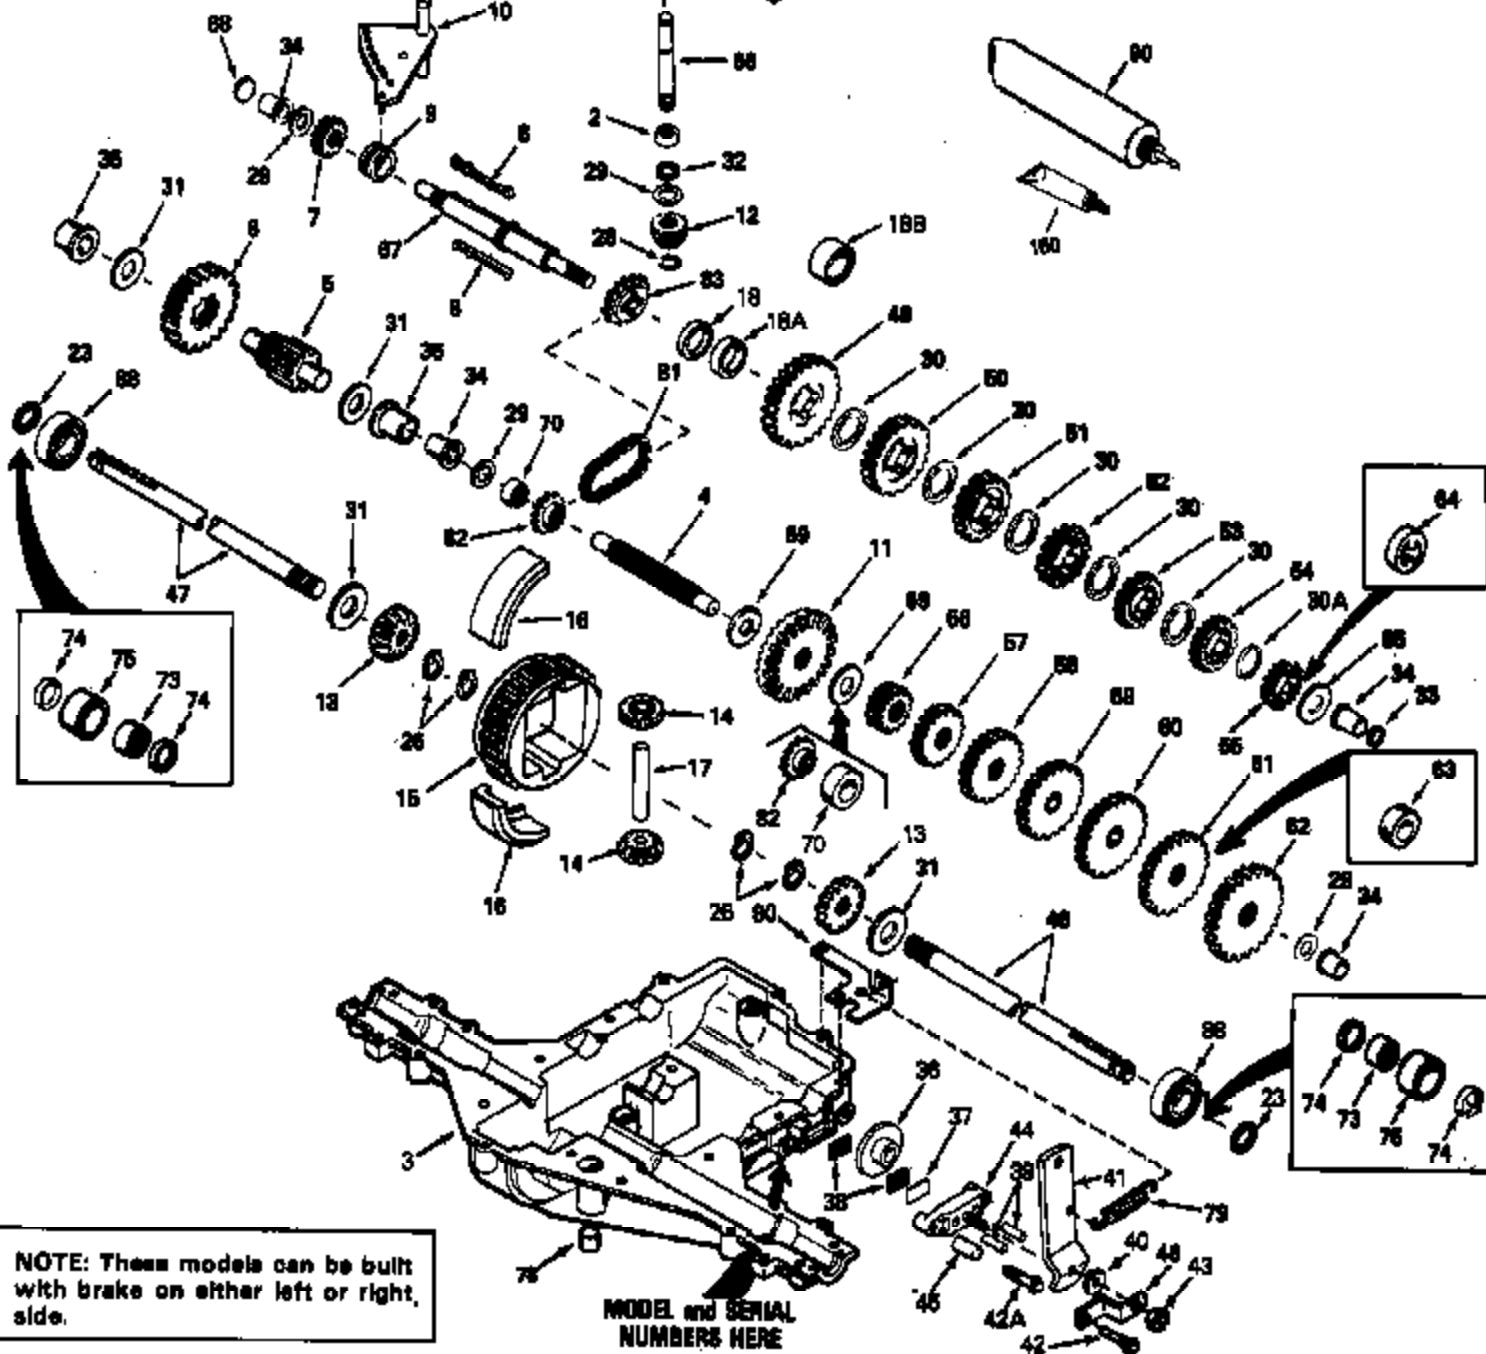

ILLUSTRATION SHOWS TYPICAL PARTS ONLY. ORDER BY PART NUMBER. PARTS NOT LISTED ARE SUPPLIED BY OEM.

47

47A

47B

48

48A

48B

NOTE: These models can be built with brake on either left or right side.

MODEL and SERIAL NUMBERS HERE

Ref #	Part Number	Qty	Description
1	772110		Transaxle Cover
2	780086A		Needle Bearing
3	770082		Transaxle Case
4	776260A		Countershaft
5	776219A		Output Shaft & Pinion
6	778139		Output Gear
7	778136		Spur Gear (15 teeth-steel)
8	792123A		Key
9	784216		Shifter Collar
10	784348		Shift Rod & Fork
11	778229		Bevel Gear (42 teeth-steel)
12	778113A		Input Bevel Pinion
13	778221	920-920-039	Bevel Gear
14	778068	Peerless	Bevel Pinion Gear
15	778165		Ring Gear
16	786101		Bearing Block
17	786040		Drive Pin
18B	786102		Neutral Spacer (.700/.690 thick) NOTE: Instead of one (1) No.786102 spacer, some early production models may have been built with two (2) No.786121 spacers.
20	792077A		Steel Ball, 5/16" dia.
21	792078		Set Screw, 3/8-16 x 3/8"
22	792079		Spring
23	788061		Seal Ring
25	792073A		Screw, 1/4-20 x 1-1/4"
26	792125		Retainer Ring
27	792035		Retainer Ring
28	788040		Retainer Ring
29	780072		Thrust Washer
30	780108		Thrust Washer
31	780001		Washer
32	792001		"O" Ring
33	788051A		Square Cut Seal
34	780105A		Flanged Bushing
35	780118A		Flanged Bushing
36	790003		Brake Disk
37	790007		Brake Pad Plate
38	799021		Brake Pad (Pkg. of 2)
39	786026		Dowel Pin
40	792076A		Flat Washer
41	790048		Brake Lever
42A	792073A		Screw, 1/4-20 x 1-1/4"
42	792073A		Screw, 1/4-20 x 1-1/4"
43	792075		Lock Nut, 5/16-24
44	790025		Brake Pad Holder
46	786086		Brake Lever Bracket
47	774638		Axle (12-3/8" long)
48	774837		Axle (17" long)
49	778215		Spur Gear (37 teeth)
50	778124A		Spur Gear (30 teeth)
51	778123A		Spur Gear (25 teeth)
52	778122A		Spur Gear (22 teeth)
53	778273		Spur Gear (19 teeth-steel)
56	778230		Spur Gear (12 teeth-steel)
57	778126A		Spur Gear (20 teeth)