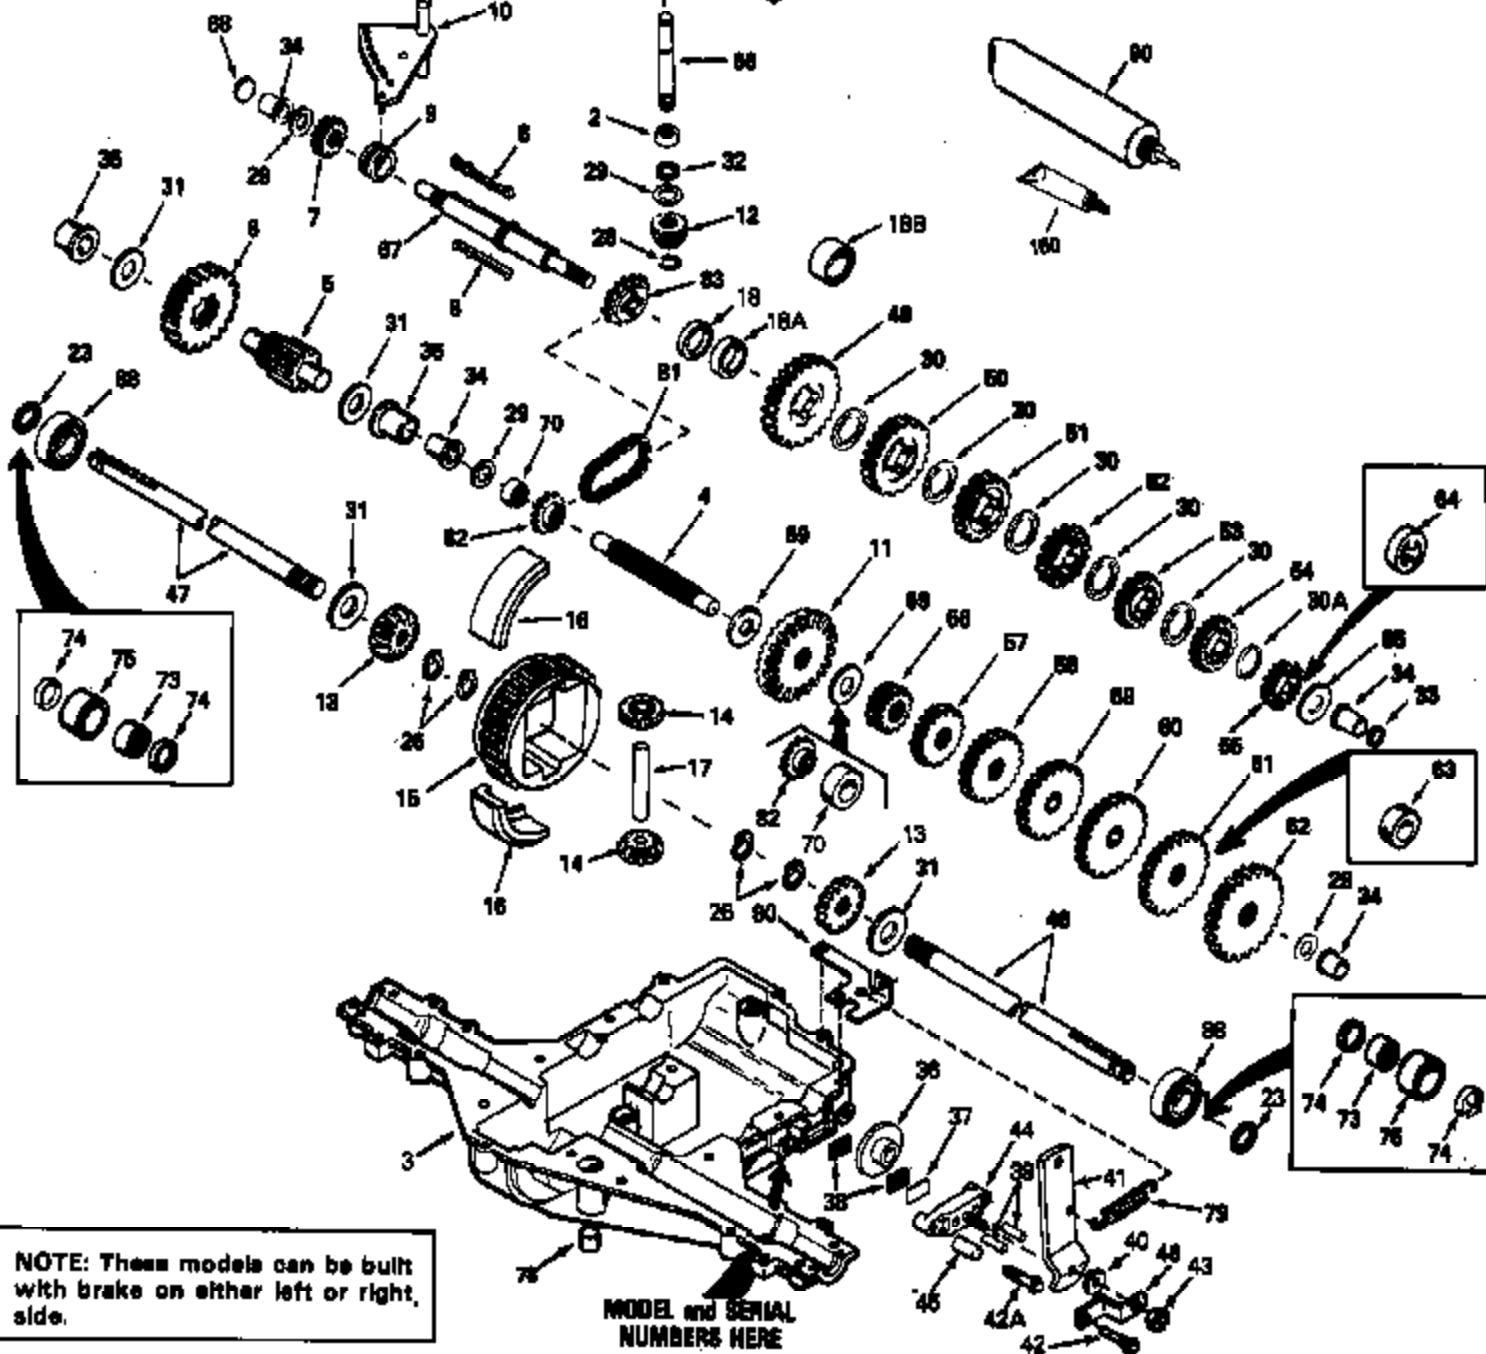

ILLUSTRATION SHOWS TYPICAL PARTS ONLY. ORDER BY PART NUMBER. PARTS NOT LISTED ARE SUPPLIED BY OEM.

47

47A

47B

48

48A

48B

NOTE: These models can be built with brake on either left or right side.

MODEL and SERIAL NUMBERS HERE

Ref #	Part Number	Qty	Description
1	772094		Transaxle Cover
2	780086A		Needle Bearing
3	770082		Transaxle Case
4	776260A		Countershaft
5	776219A		Output Shaft & Pinion
6	778139		Output Gear
7	778136		Spur Gear (15 teeth-steel)
8	792123A		Key
9	784216		Shifter Collar
10	784337A		Shift Rod & Fork
11	778229		Bevel Gear (42 teeth-steel)
12	778113A		Input Bevel Pinion
13	778221	920-920-038	Bevel Gear
14	778068	Peerless	Bevel Pinion Gear
15	778165		Ring Gear
16	786101		Bearing Block
17	786040		Drive Pin
18B	786102		Neutral Spacer (.700/.690 thick) NOTE: Instead of one (1) No.786102 spacer, some early production models may have been built with two (2) No.786121 spacers.
20	792077A		Steel Ball, 5/16" dia.
21	792078		Set Screw, 3/8-16 x 3/8"
22	792079		Spring
23	788061		Seal Ring
25	792073A		Screw, 1/4-20 x 1-1/4"
26	792125		Retainer Ring
27	792035		Retainer Ring
28	788040		Retainer Ring
29	780072		Thrust Washer
30	780108		Thrust Washer
31	780001		Washer
32	792001		"O" Ring
33	788051A		Square Cut Seal
34	780105A		Flanged Bushing
35	780118A		Flanged Bushing
36	790003		Brake Disk
37	790007		Brake Pad Plate
38	799021		Brake Pad (Pkg. of 2)
39	786026		Dowel Pin
40	792076A		Flat Washer
41	790019		Brake Lever
42A	792085A		Screw, 1/4-20 x 2-1/4"
42	792073A		Screw, 1/4-20 x 1-1/4"
43	792075		Lock Nut, 5/16-24
44	790025		Brake Pad Holder
45	786066		Spacer (1/2" OD x 17/64" ID x 1" long)
46	786086		Brake Lever Bracket
47	774690		Axle (11-15/16" long)
48	774691		Axle (16-1/2" long)
49	778215		Spur Gear (37 teeth)
50	778124A		Spur Gear (30 teeth)
51	778123A		Spur Gear (25 teeth)
52	778121A		Spur Gear (20 teeth)
56	778230		Spur Gear (12 teeth-steel)
57	778126A		Spur Gear (20 teeth)