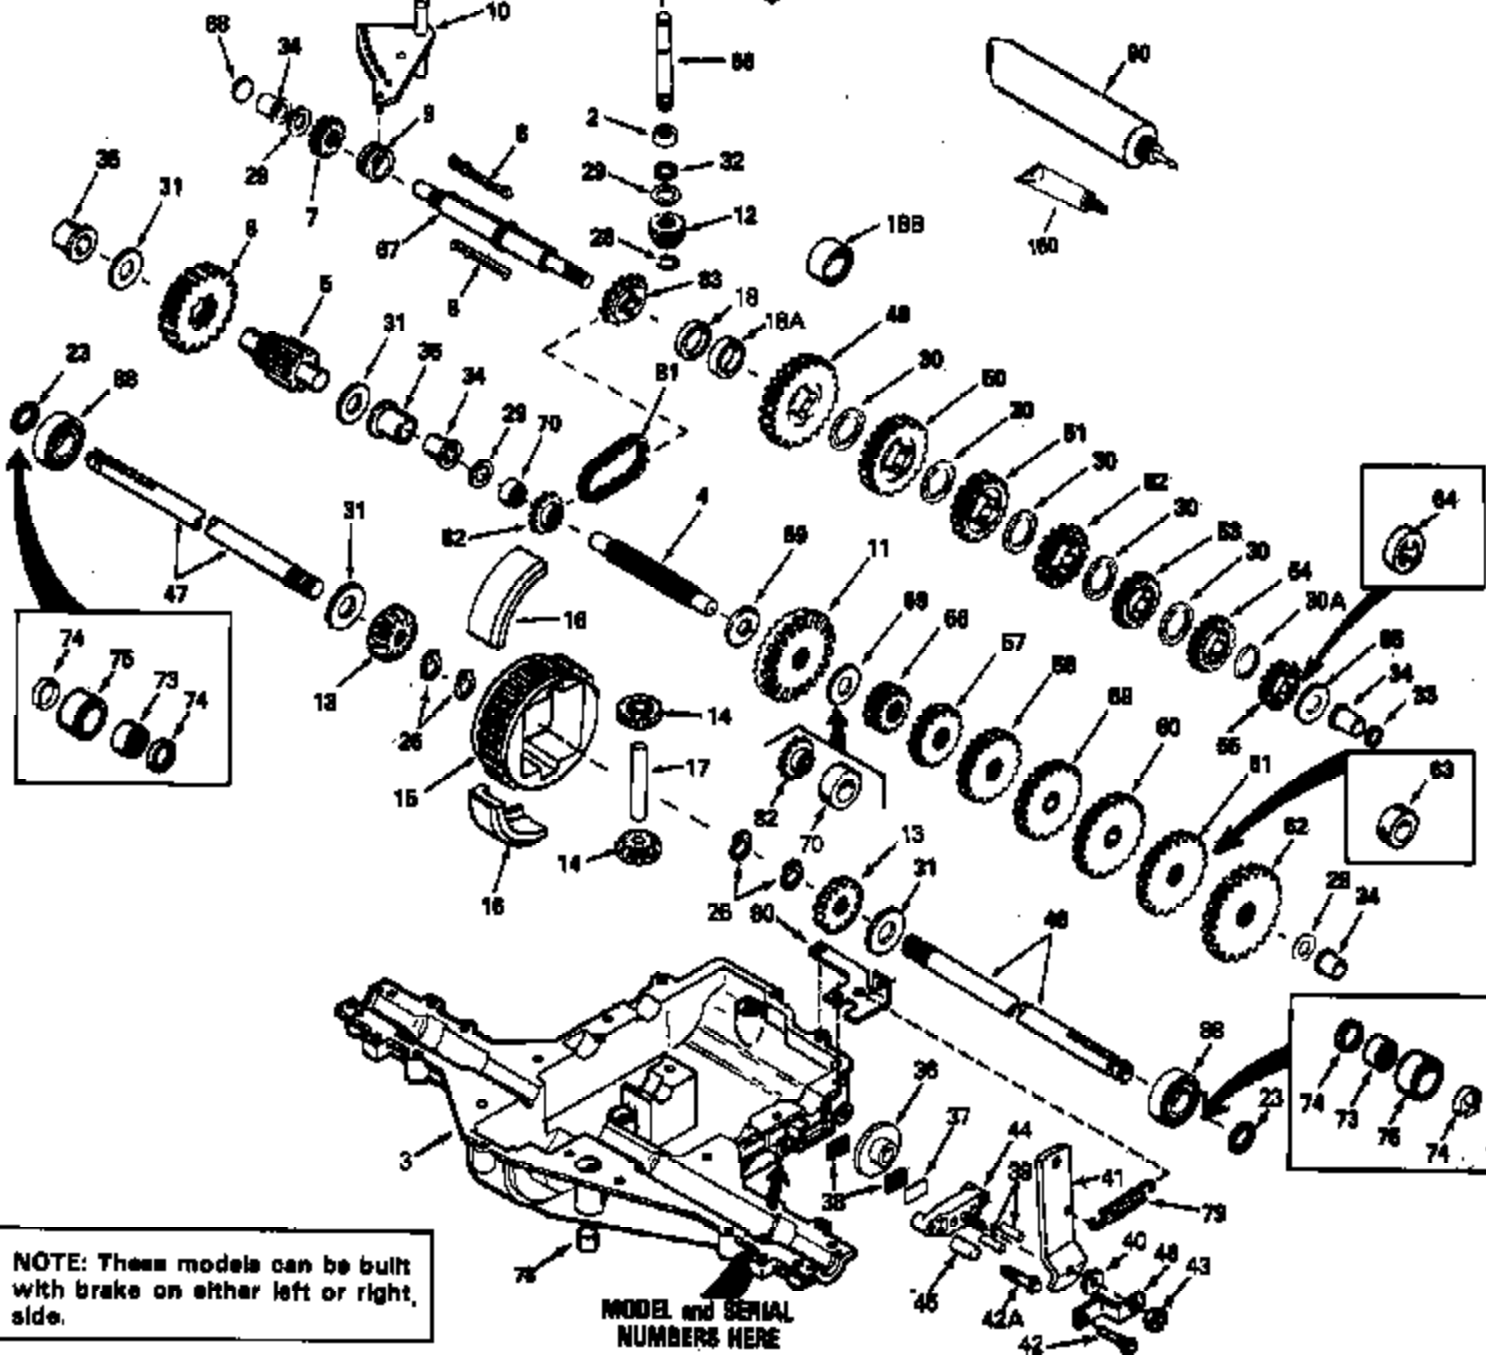

ILLUSTRATION SHOWS TYPICAL PARTS ONLY. ORDER BY PART NUMBER. PARTS NOT LISTED ARE SUPPLIED BY OEM.

47

47A

47B

48

48A

48B

NOTE: These models can be built with brake on either left or right side.

MODEL and SERIAL NUMBERS HERE

Ref #	Part Number	Qty	Description
1	772110		Transaxle Cover
2	780086A		Needle Bearing
3	770082		Transaxle Case
4	776260A		Countershaft
5	776219A		Output Shaft & Pinion
6	778139		Output Gear
7	778136		Spur Gear (15 teeth-steel)
8	792123A		Key
9	784216		Shifter Collar
10	784340		Shift Rod & Fork
11	778229		Bevel Gear (42 teeth-steel)
12	778113A		Input Bevel Pinion
13	778221	920-920-037	Bevel Gear
14	778068	Peerless	Bevel Pinion Gear
15	778165		Ring Gear
16	786101		Bearing Block
17	786040		Drive Pin
18A	786122		Neutral Spacer (.276/.268 thick)
18	786121		Neutral Spacer (.350/.340 thick)
20	792077A		Steel Ball, 5/16" dia.
21	792078		Set Screw, 3/8-16 x 3/8"
22	792079		Spring
23	788061		Seal Ring
25	792073A		Screw, 1/4-20 x 1-1/4"
26	792125		Retainer Ring
27	792035		Retainer Ring
28	788040		Retainer Ring
29	780072		Thrust Washer
30	780108		Thrust Washer
31	780001		Washer
32	792001		"O" Ring
33	788051A		Square Cut Seal
34	780105A		Flanged Bushing
35	780118A		Flanged Bushing
36	790003		Brake Disk
37	790007		Brake Pad Plate
38	799021		Brake Pad (Pkg. of 2)
39	786026		Dowel Pin
40	792076A		Flat Washer
41	790047		Brake Lever
42	792073A		Screw, 1/4-20 x 1-1/4"
42A	792085A		Screw, 1/4-20 x 2-1/4"
43	792075		Lock Nut, 5/16-24
44	790025		Brake Pad Holder
45	786067		Spacer (13/16" OD x 17/64" ID x 1" long)
46	786086		Brake Lever Bracket
47	774690		Axle (11-15/16" long)
48	774691		Axle (16-1/2" long)
49	778215		Spur Gear (37 teeth)
50	778124A		Spur Gear (30 teeth)
51	778123A		Spur Gear (25 teeth)
52	778122A		Spur Gear (22 teeth)
53	778273		Spur Gear (19 teeth-steel)
56	778230		Spur Gear (12 teeth-steel)
57	778126A		Spur Gear (20 teeth)
58	778127A		Spur Gear (25 teeth)