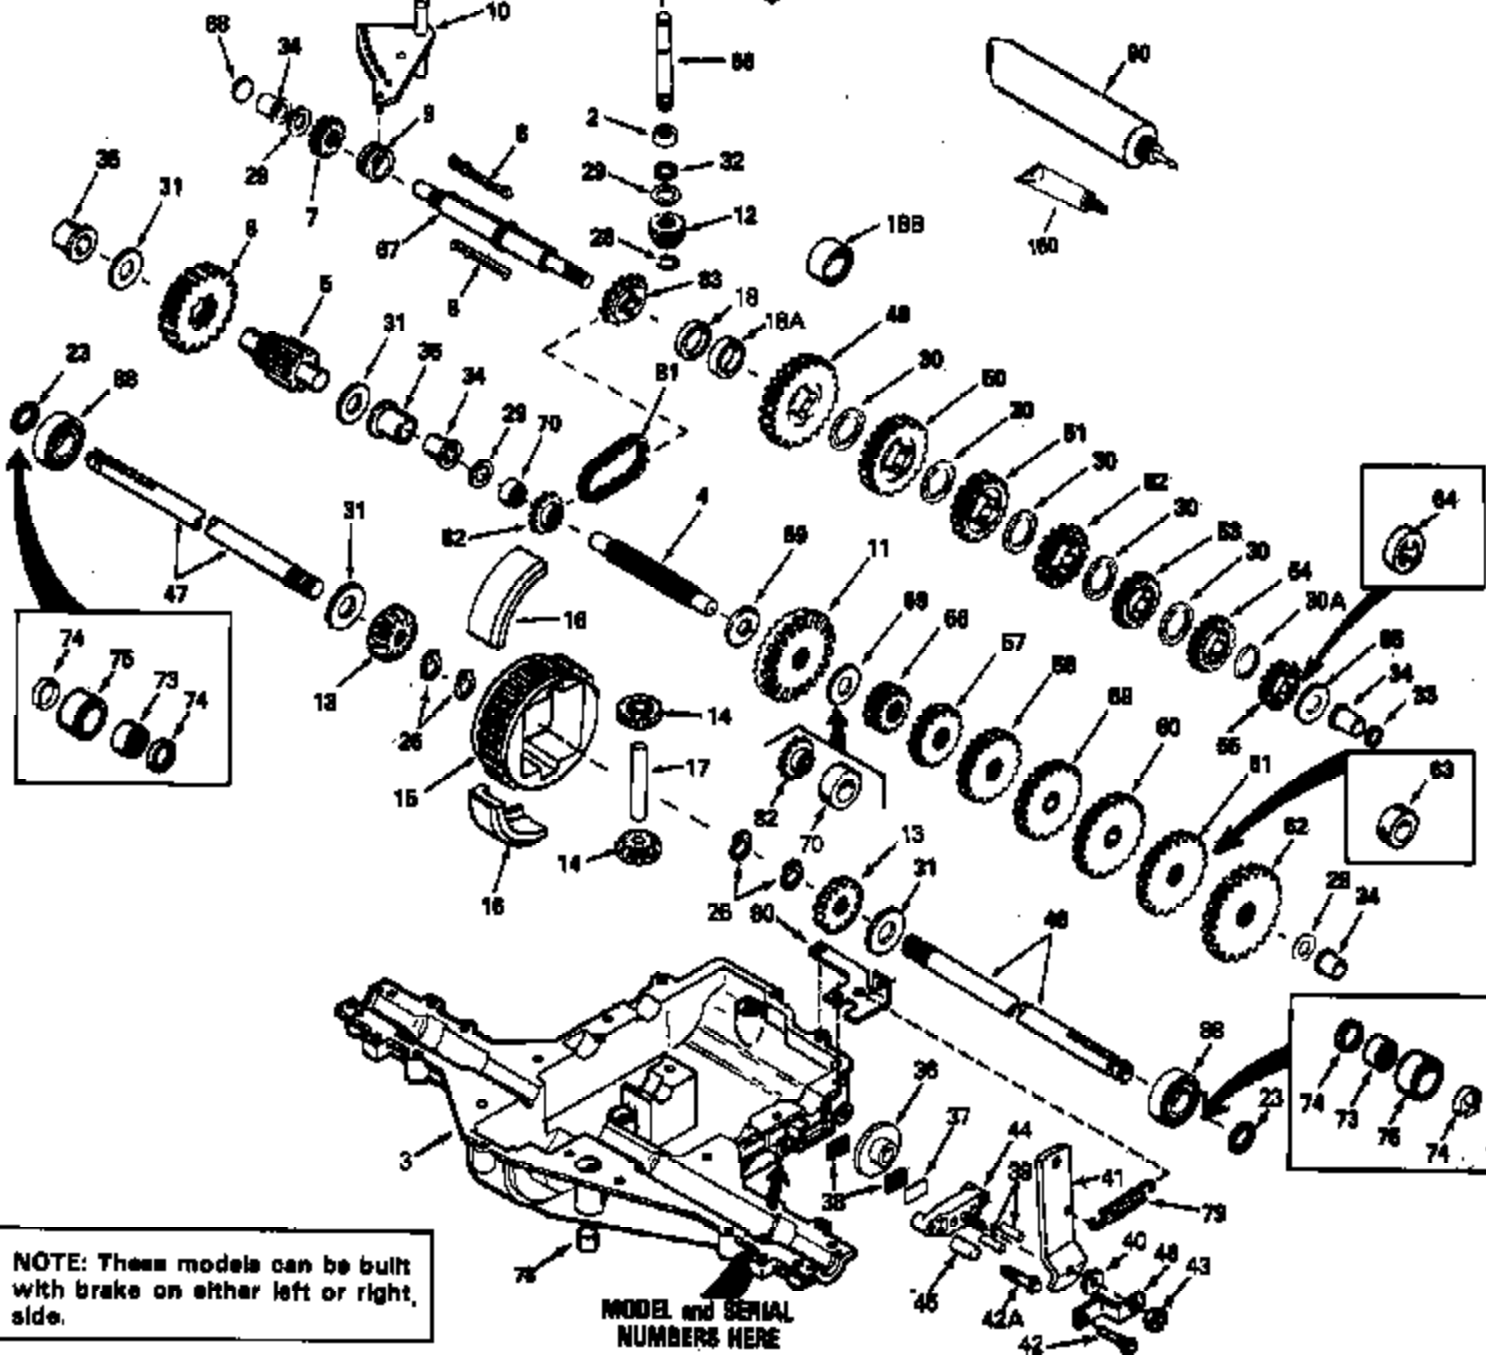

ILLUSTRATION SHOWS TYPICAL PARTS ONLY. ORDER BY PART NUMBER. PARTS NOT LISTED ARE SUPPLIED BY OEM.

47

47A

47B

48

48A

48B

NOTE: These models can be built with brake on either left or right side.

MODEL and SERIAL NUMBERS HERE

Ref #	Part Number	Qty	Description
1	772094		Transaxle Cover
2	780086A		Needle Bearing
3	770082		Transaxle Case
4	776260A		Countershaft
5	776219A		Output Shaft & Pinion
6	778139		Output Gear
7	778136		Spur Gear (15 teeth-steel)
8	792123A		Key
9	784216		Shifter Collar
10	784337A		Shift Rod & Fork
11	778137A		Bevel Gear (42 teeth)
12	778113A		Input Bevel Pinion
13	778166	920-920-036	Bevel Gear (Steel)
14	778131	Peerless	Bevel Pinion Gear (Steel)
15	778165		Ring Gear
16	786101		Bearing Block
17	786040		Drive Pin
18B	786102		Neutral Spacer (.700/.690 thick) NOTE: Instead of one (1) No.786102 spacer, some early production models may have been built with two (2) No.786121 spacers.
20	792077A		Steel Ball, 5/16" dia.
21	792078		Set Screw, 3/8-16 x 3/8"
22	792079		Spring
23	788061		Seal Ring
25	792073A		Screw, 1/4-20 x 1-1/4"
26	792125		Retainer Ring
27	792035		Retainer Ring
28	788040		Retainer Ring
29	780072		Thrust Washer
30	780108		Thrust Washer
31	780001		Washer
32	792001		"O" Ring
33	788051A		Square Cut Seal
34	780105A		Flanged Bushing
35	780118A		Flanged Bushing
36	790003		Brake Disk
37	790007		Brake Pad Plate
38	799021		Brake Pad (Pkg. of 2)
39	786026		Dowel Pin
40	792076A		Flat Washer
41	790013		Brake Lever
42A	792073A		Screw, 1/4-20 x 1-1/4"
42	792073A		Screw, 1/4-20 x 1-1/4"
43	792075		Lock Nut, 5/16-24
44	790025		Brake Pad Holder
46	786086		Brake Lever Bracket
47	774688		Axle (11-5/8" long) (Incl. 26)
48	774747		Axle (16-1/4" long)
49	778215		Spur Gear (37 teeth)
50	778125		Spur Gear (35 teeth)
51	778124A		Spur Gear (30 teeth)
52	778123A		Spur Gear (25 teeth)
53	778122A		Spur Gear (22 teeth)
56	778230		Spur Gear (12 teeth-steel)
57	778151		Spur Gear (15 teeth)