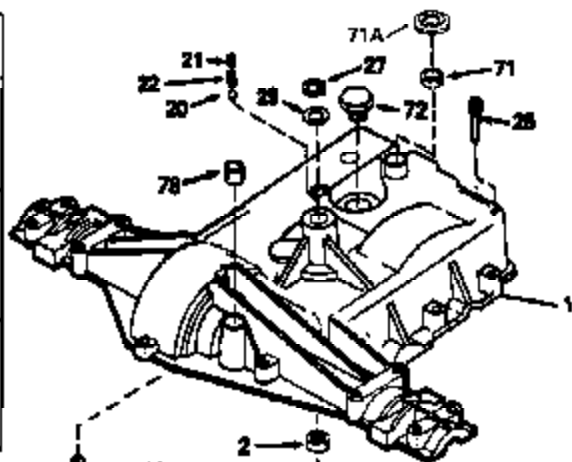

ILLUSTRATION SHOWS TYPICAL PARTS ONLY. ORDER BY PART NUMBER. PARTS NOT LISTED ARE SUPPLIED BY OEM.

47

47A

47B

48

48A

48B

NOTE: These models can be built with brake on either left or right side.

MODEL and SERIAL NUMBERS HERE

Ref #	Part Number	Qty	Description
1	772094		Transaxle Cover
2	780086A		Needle Bearing
3	770082		Transaxle Case
4	776260A		Countershaft
5	776219A		Output Shaft & Pinion
6	778139		Output Gear
7	778136		Spur Gear (15 teeth-steel)
8	792123A		Key
9	784216		Shifter Collar
10	784337A		Shift Rod & Fork
11	778137A		Bevel Gear (42 teeth)
12	778113A		Input Bevel Pinion
13	778166	920-920-036	Bevel Gear (Steel)
14	778131	Peerless	Bevel Pinion Gear (Steel)
15	778165		Ring Gear
16	786101		Bearing Block
17	786040		Drive Pin
18B	786102		Neutral Spacer (.700/.690 thick) NOTE: Instead of one (1) No.786102 spacer, some early production models may have been built with two (2) No.786121 spacers.
20	792077A		Steel Ball, 5/16" dia.
21	792078		Set Screw, 3/8-16 x 3/8"
22	792079		Spring
23	788061		Seal Ring
25	792073A		Screw, 1/4-20 x 1-1/4"
26	792125		Retainer Ring
27	792035		Retainer Ring
28	788040		Retainer Ring
29	780072		Thrust Washer
30	780108		Thrust Washer
31	780001		Washer
32	792001		"O" Ring
33	788051A		Square Cut Seal
34	780105A		Flanged Bushing
35	780118A		Flanged Bushing
36	790003		Brake Disk
37	790007		Brake Pad Plate
38	799021		Brake Pad (Pkg. of 2)
39	786026		Dowel Pin
40	792076A		Flat Washer
41	790013		Brake Lever
42A	792073A		Screw, 1/4-20 x 1-1/4"
42	792073A		Screw, 1/4-20 x 1-1/4"
43	792075		Lock Nut, 5/16-24
44	790025		Brake Pad Holder
46	786086		Brake Lever Bracket
47	774688		Axle (11-5/8" long) (Incl. 26)
48	774747		Axle (16-1/4" long)
49	778215		Spur Gear (37 teeth)
50	778125		Spur Gear (35 teeth)
51	778124A		Spur Gear (30 teeth)
52	778123A		Spur Gear (25 teeth)
53	778122A		Spur Gear (22 teeth)
56	778230		Spur Gear (12 teeth-steel)
57	778151		Spur Gear (15 teeth)