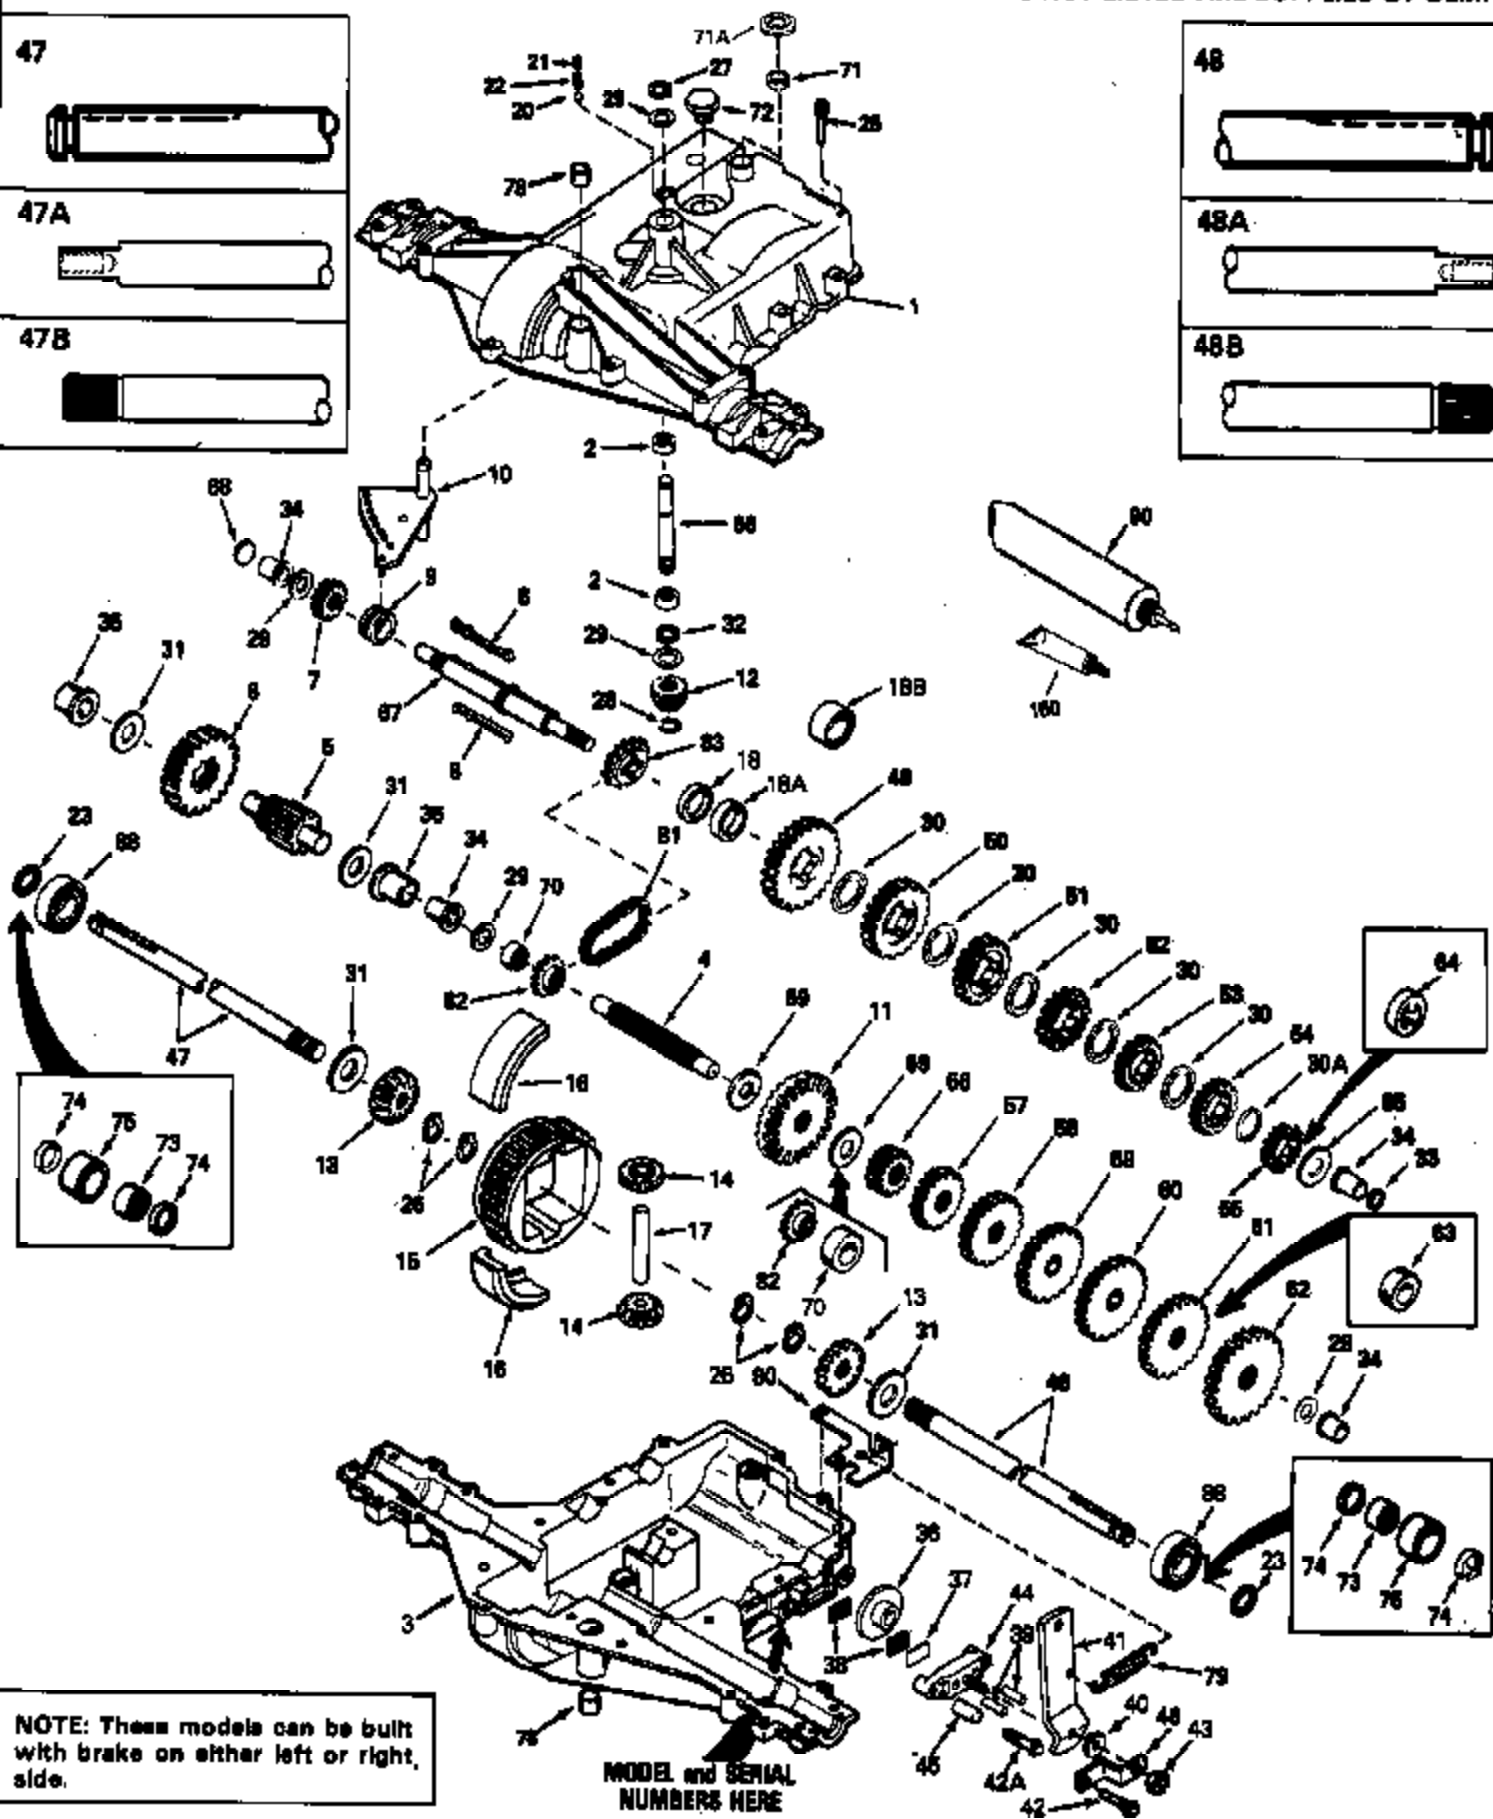

ILLUSTRATION SHOWS TYPICAL PARTS ONLY. ORDER BY PART NUMBER. PARTS NOT LISTED ARE SUPPLIED BY OEM.

47

47A

47B

48

48A

48B

NOTE: These models can be built with brake on either left or right side.

MODEL and SERIAL NUMBERS HERE

Ref #	Part Number	Qty	Description
1	772094		Transaxle Cover
2	780086A		Needle Bearing
3	770082		Transaxle Case
4	776260A		Countershaft
5	776219A		Output Shaft & Pinion
6	778139		Output Gear
7	778136		Spur Gear (15 teeth-steel)
8	792123A		Key
9	784216		Shifter Collar
10	784337A		Shift Rod & Fork
11	778229		Bevel Gear (42 teeth-steel)
12	778113A		Input Bevel Pinion
13	778221	920-920-035	Bevel Gear
14	778068	Peerless	Bevel Pinion Gear
15	778165		Ring Gear
16	786101		Bearing Block
17	786040		Drive Pin
18B	786102		Neutral Spacer (.700/.690 thick) NOTE: Instead of one (1) No.786102 spacer, some early production models may have been built with two (2) No.786121 spacers.
20	792077A		Steel Ball, 5/16" dia.
21	792078		Set Screw, 3/8-16 x 3/8"
22	792079		Spring
23	788061		Seal Ring
25	792073A		Screw, 1/4-20 x 1-1/4"
26	792125		Retainer Ring
27	792035		Retainer Ring
28	788040		Retainer Ring
29	780072		Thrust Washer
30	780108		Thrust Washer
31	780001		Washer
32	792001		"O" Ring
33	788051A		Square Cut Seal
34	780105A		Flanged Bushing
35	780118A		Flanged Bushing
36	790003		Brake Disk
37	790007		Brake Pad Plate
38	799021		Brake Pad (Pkg. of 2)
39	786026		Dowel Pin
40	792076A		Flat Washer
41	790008A		Brake Lever
42A	792073A		Screw, 1/4-20 x 1-1/4"
42	792073A		Screw, 1/4-20 x 1-1/4"
43	792075		Lock Nut, 5/16-24
44	790025		Brake Pad Holder
46	786086		Brake Lever Bracket
47	774665		Axle (12" long)
48	774685		Axle (16-5/8" long) (Incl. 26)
49	778215		Spur Gear (37 teeth)
50	778125		Spur Gear (35 teeth)
51	778124A		Spur Gear (30 teeth)
52	778123A		Spur Gear (25 teeth)
53	778273		Spur Gear (19 teeth-steel)
56	778230		Spur Gear (12 teeth-steel)
57	778151		Spur Gear (15 teeth)