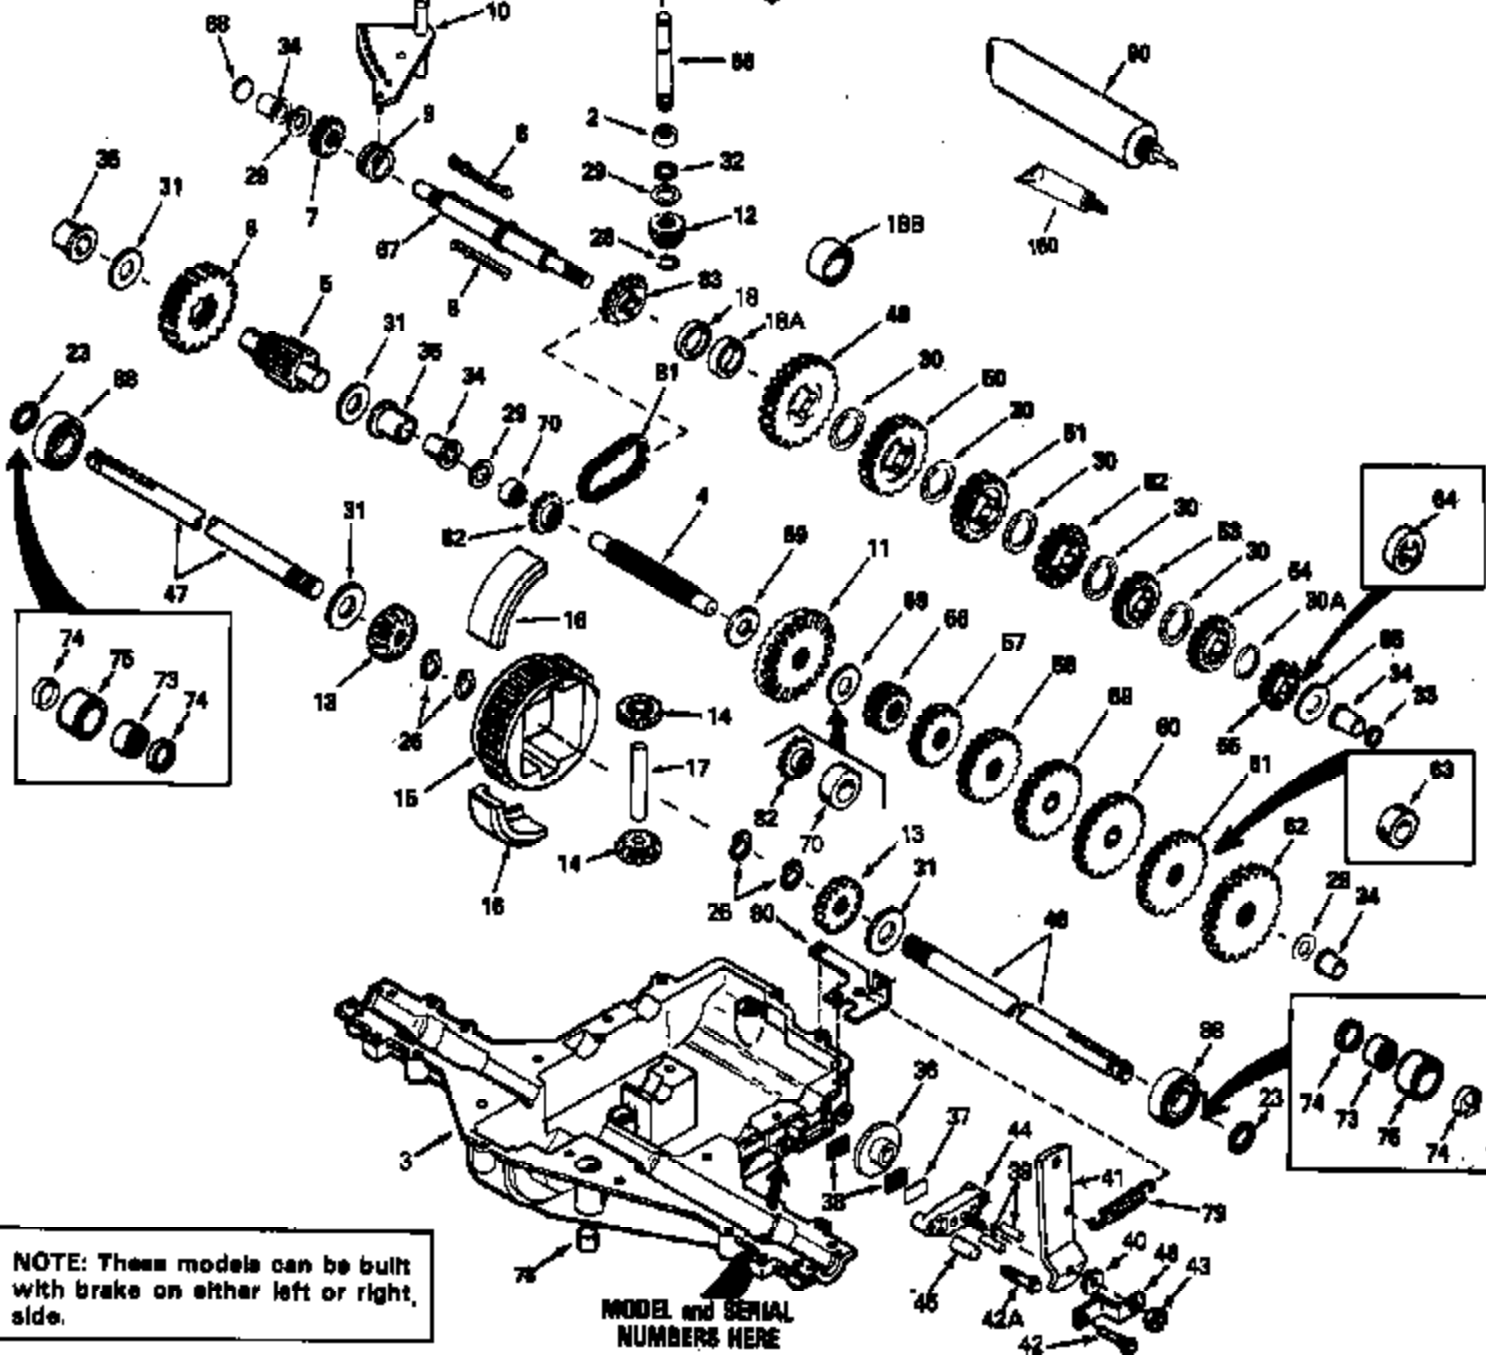

ILLUSTRATION SHOWS TYPICAL PARTS ONLY. ORDER BY PART NUMBER. PARTS NOT LISTED ARE SUPPLIED BY OEM.

47

47A

47B

48

48A

48B

NOTE: These models can be built with brake on either left or right side.

MODEL and SERIAL NUMBERS HERE

Ref #	Part Number	Qty	Description
1	772110		Transaxle Cover
2	780086A		Needle Bearing
3	770082		Transaxle Case
4	776260A		Countershaft
5	776219A		Output Shaft & Pinion
6	778139		Output Gear
7	778136		Spur Gear (15 teeth-steel)
8	792123A		Key
9	784216		Shifter Collar
10	784345		Shift Rod & Fork
11	778229		Bevel Gear (42 teeth-steel)
12	778113A		Input Bevel Pinion
13	778221	920-920-034	Bevel Gear
14	778068	Peerless	Bevel Pinion Gear
15	778165		Ring Gear
16	786101		Bearing Block
17	786040		Drive Pin
18B	786102		Neutral Spacer (.700/.690 thick) NOTE: Instead of one (1) No.786102 spacer, some early production models may have been built with two (2) No.786121 spacers.
20	792077A		Steel Ball, 5/16" dia.
21	792078		Set Screw, 3/8-16 x 3/8"
22	792079		Spring
23	788061		Seal Ring
25	792073A		Screw, 1/4-20 x 1-1/4"
26	792125		Retainer Ring
27	792035		Retainer Ring
28	788040		Retainer Ring
29	780072		Thrust Washer
30	780108		Thrust Washer
31	780001		Washer
32	792001		"O" Ring
33	788051A		Square Cut Seal
34	780105A		Flanged Bushing
35	780118A		Flanged Bushing
36	790003		Brake Disk
37	790007		Brake Pad Plate
38	799021		Brake Pad (Pkg. of 2)
39	786026		Dowel Pin
40	792076A		Flat Washer
41	790004		Brake Lever
42	792073A		Screw, 1/4-20 x 1-1/4"
42A	792085A		Screw, 1/4-20 x 2-1/4"
43	792075		Lock Nut, 5/16-24
44	790025		Brake Pad Holder
45	786066		Spacer (1/2" OD x 17/64" ID x 1" long)
46	786086		Brake Lever Bracket
47	774686		Axle (11-5/16" long)
48	774687		Axle (15-7/8" long)
49	778215		Spur Gear (37 teeth)
50	778124A		Spur Gear (30 teeth)
51	778250		Spur Gear (27 teeth)
52	778123A		Spur Gear (25 teeth)
53	778121A		Spur Gear (20 teeth)
56	778230		Spur Gear (12 teeth-steel)