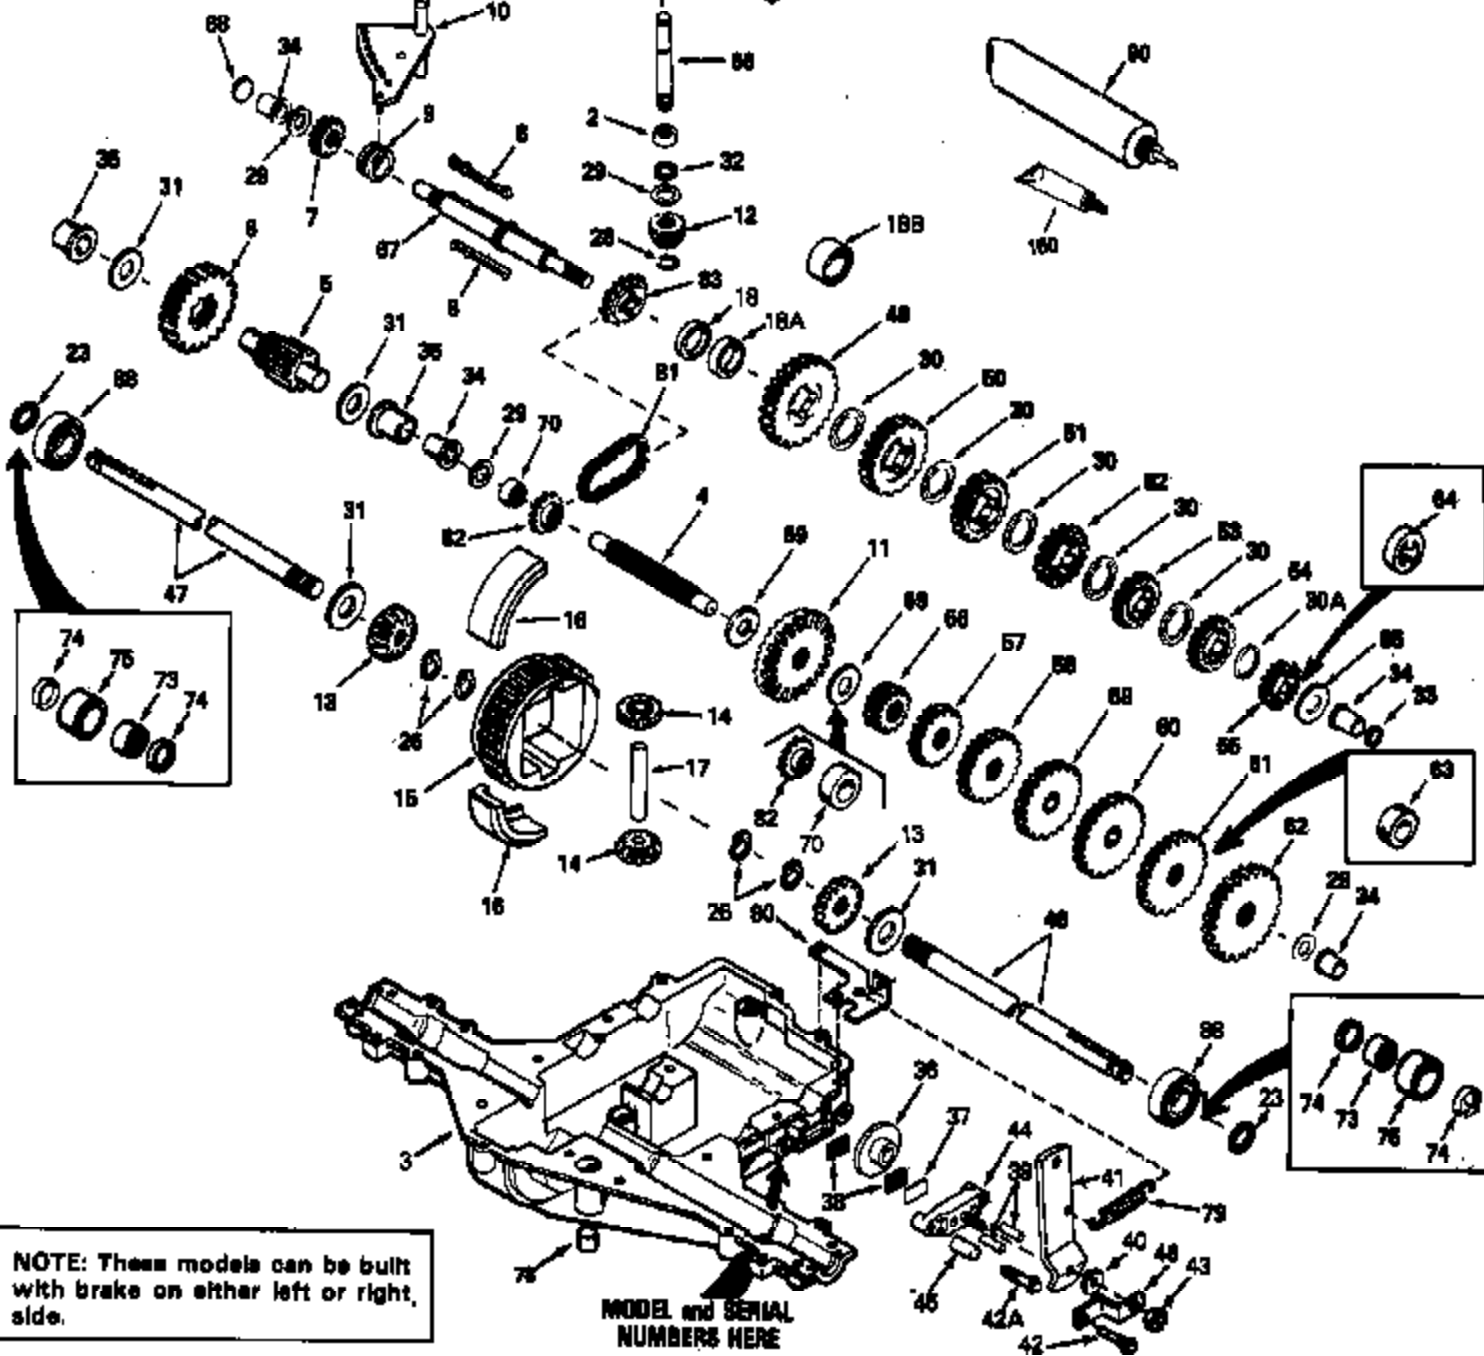

ILLUSTRATION SHOWS TYPICAL PARTS ONLY. ORDER BY PART NUMBER. PARTS NOT LISTED ARE SUPPLIED BY OEM.

47

47A

47B

48

48A

48B

NOTE: These models can be built with brake on either left or right side.

MODEL and SERIAL NUMBERS HERE

Ref #	Part Number	Qty	Description
1	772110		Transaxle Cover
2	780086A		Needle Bearing
3	770082		Transaxle Case
4	776260A		Countershaft
5	776219A		Output Shaft & Pinion
6	778139		Output Gear
7	778136		Spur Gear (15 teeth-steel)
8	792123A		Key
9	784216		Shifter Collar
10	784345		Shift Rod & Fork
11	778229		Bevel Gear (42 teeth-steel)
12	778113A		Input Bevel Pinion
13	778221	920-920-033	Bevel Gear
14	778068	Peerless	Bevel Pinion Gear
15	778165		Ring Gear
16	786101		Bearing Block
17	786040		Drive Pin
18B	786102		Neutral Spacer (.700/.690 thick) NOTE: Instead of one (1) No.786102 spacer, some early production models may have been built with two (2) No.786121 spacers.
20	792077A		Steel Ball, 5/16" dia.
21	792078		Set Screw, 3/8-16 x 3/8"
22	792079		Spring
23	788061		Seal Ring
25	792073A		Screw, 1/4-20 x 1-1/4"
26	792125		Retainer Ring
27	792035		Retainer Ring
28	788040		Retainer Ring
29	780072		Thrust Washer
30	780108		Thrust Washer
31	780001		Washer
32	792001		"O" Ring
33	788051A		Square Cut Seal
34	780105A		Flanged Bushing
35	780118A		Flanged Bushing
36	790003		Brake Disk
37	790007		Brake Pad Plate
38	799021		Brake Pad (Pkg. of 2)
39	786026		Dowel Pin
40	792076A		Flat Washer
41	790004		Brake Lever
42	792073A		Screw, 1/4-20 x 1-1/4"
42A	792085A		Screw, 1/4-20 x 2-1/4"
43	792075		Lock Nut, 5/16-24
44	790025		Brake Pad Holder
45	786066		Spacer (1/2" OD x 17/64" ID x 1" long)
46	786086		Brake Lever Bracket
47	774686		Axle (11-5/16" long)
48	774687		Axle (15-7/8" long)
49	778183		Spur Gear (35 teeth)
50	778124A		Spur Gear (30 teeth)
51	778250		Spur Gear (27 teeth)
52	778123A		Spur Gear (25 teeth)
53	778121A		Spur Gear (20 teeth)
56	778193		Spur Gear (15 teeth)