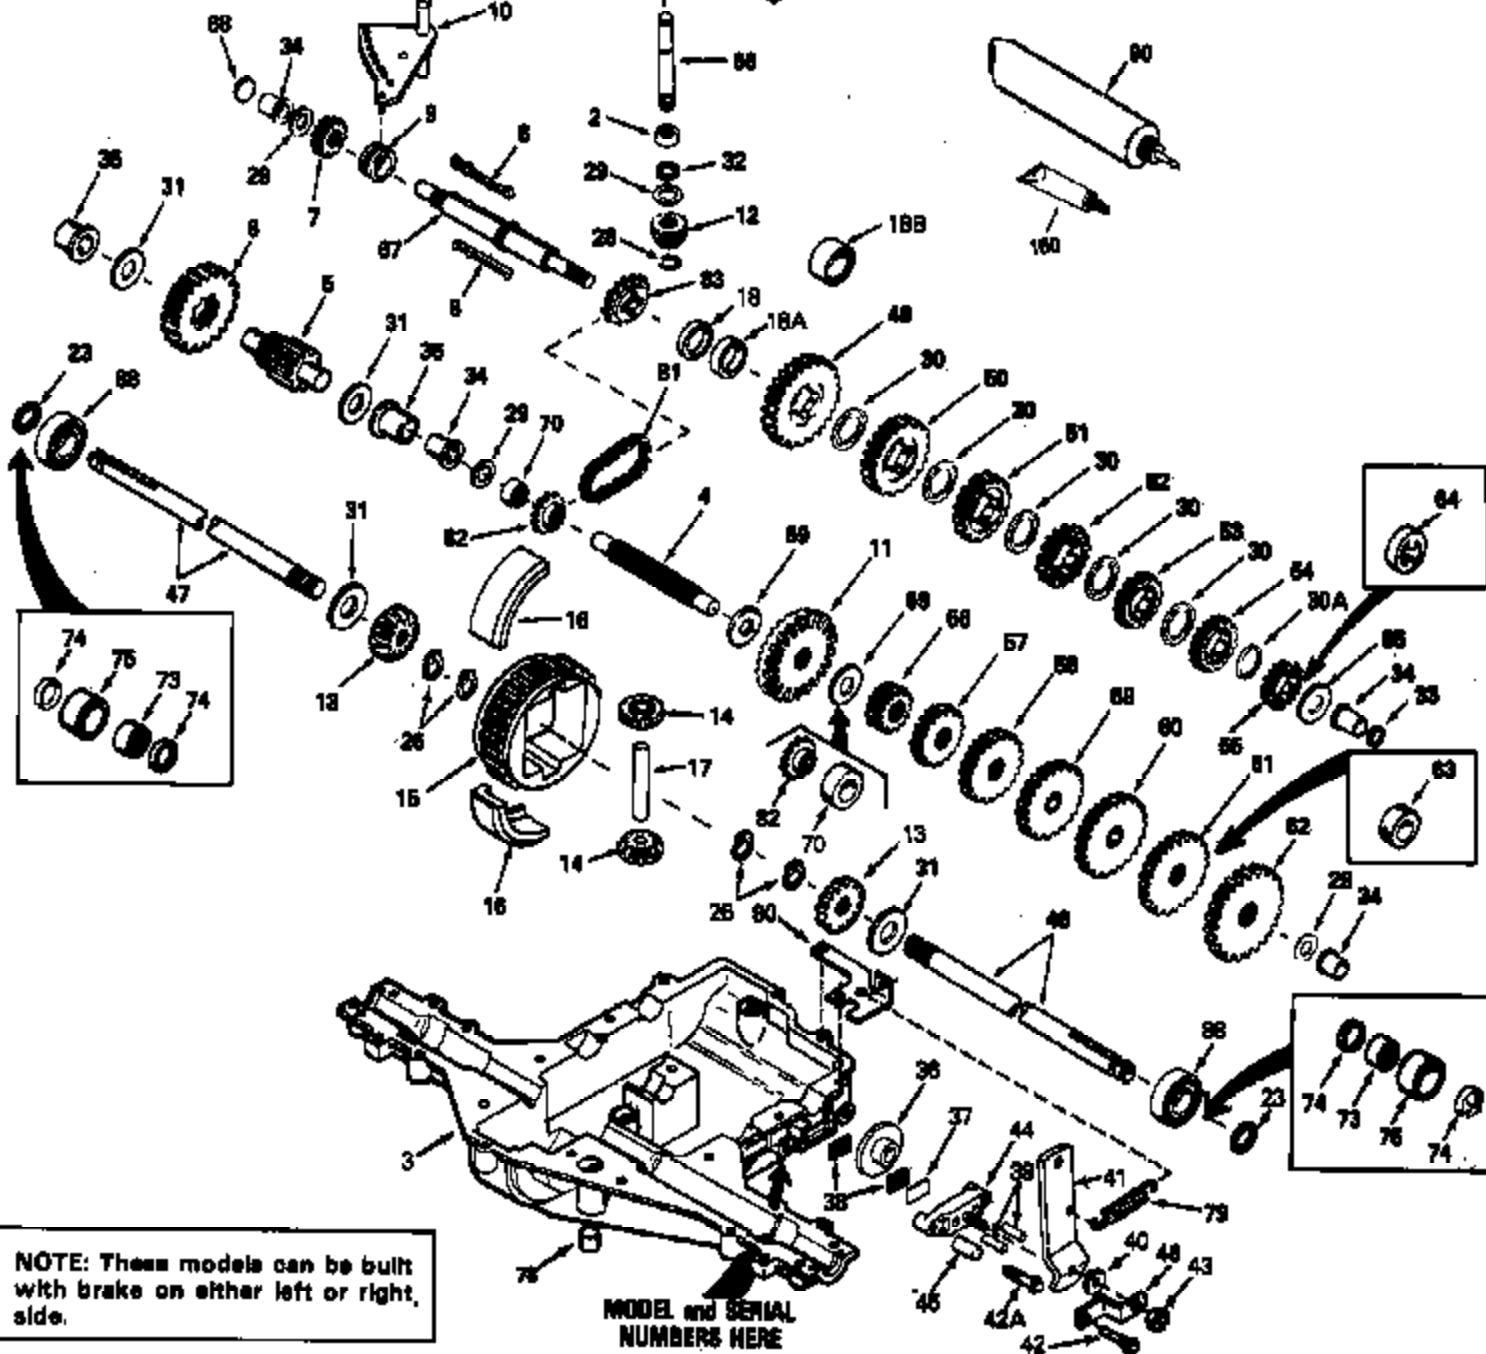

ILLUSTRATION SHOWS TYPICAL PARTS ONLY. ORDER BY PART NUMBER. PARTS NOT LISTED ARE SUPPLIED BY OEM.

47

47A

47B

48

48A

48B

NOTE: These models can be built with brake on either left or right side.

MODEL and SERIAL NUMBERS HERE

Ref #	Part Number	Qty	Description
1	772110		Transaxle Cover
2	780086A		Needle Bearing
3	770082		Transaxle Case
4	776260A		Countershaft
5	776219A		Output Shaft & Pinion
6	778139		Output Gear
7	778136		Spur Gear (15 teeth-steel)
8	792123A		Key
9	784216		Shifter Collar
10	784345		Shift Rod & Fork
11	778137A		Bevel Gear (42 teeth)
12	778113A		Input Bevel Pinion
13	778221	920-920-032	Bevel Gear
14	778068	Peerless	Bevel Pinion Gear
15	778165		Ring Gear
16	786101		Bearing Block
17	786040		Drive Pin
18B	786102		Neutral Spacer (.700/.690 thick) NOTE: Instead of one (1) No.786102 spacer, some early production models may have been built with two (2) No.786121 spacers.
20	792077A		Steel Ball, 5/16" dia.
21	792078		Set Screw, 3/8-16 x 3/8"
22	792079		Spring
23	788061		Seal Ring
25	792073A		Screw, 1/4-20 x 1-1/4"
26	792125		Retainer Ring
27	792035		Retainer Ring
28	788040		Retainer Ring
29	780072		Thrust Washer
30	780108		Thrust Washer
31	780001		Washer
32	792001		"O" Ring
33	788051A		Square Cut Seal
34	780105A		Flanged Bushing
35	780118A		Flanged Bushing
36	790003		Brake Disk
37	790007		Brake Pad Plate
38	799021		Brake Pad (Pkg. of 2)
39	786026		Dowel Pin
40	792076A		Flat Washer
41	790045		Brake Lever
42A	792073A		Screw, 1/4-20 x 1-1/4"
42	792073A		Screw, 1/4-20 x 1-1/4"
43	792075		Lock Nut, 5/16-24
44	790025		Brake Pad Holder
46	786086		Brake Lever Bracket
47	774697		Axle (11-13/16" long)
48	774738		Axle (16-7/16" long)
49	778185		Spur Gear (30 teeth)
50	778250		Spur Gear (27 teeth)
51	778123A		Spur Gear (25 teeth)
52	778122A		Spur Gear (22 teeth)
53	778121A		Spur Gear (20 teeth)
56	778184		Spur Gear (20 teeth)
57	778249		Spur Gear (23 teeth)