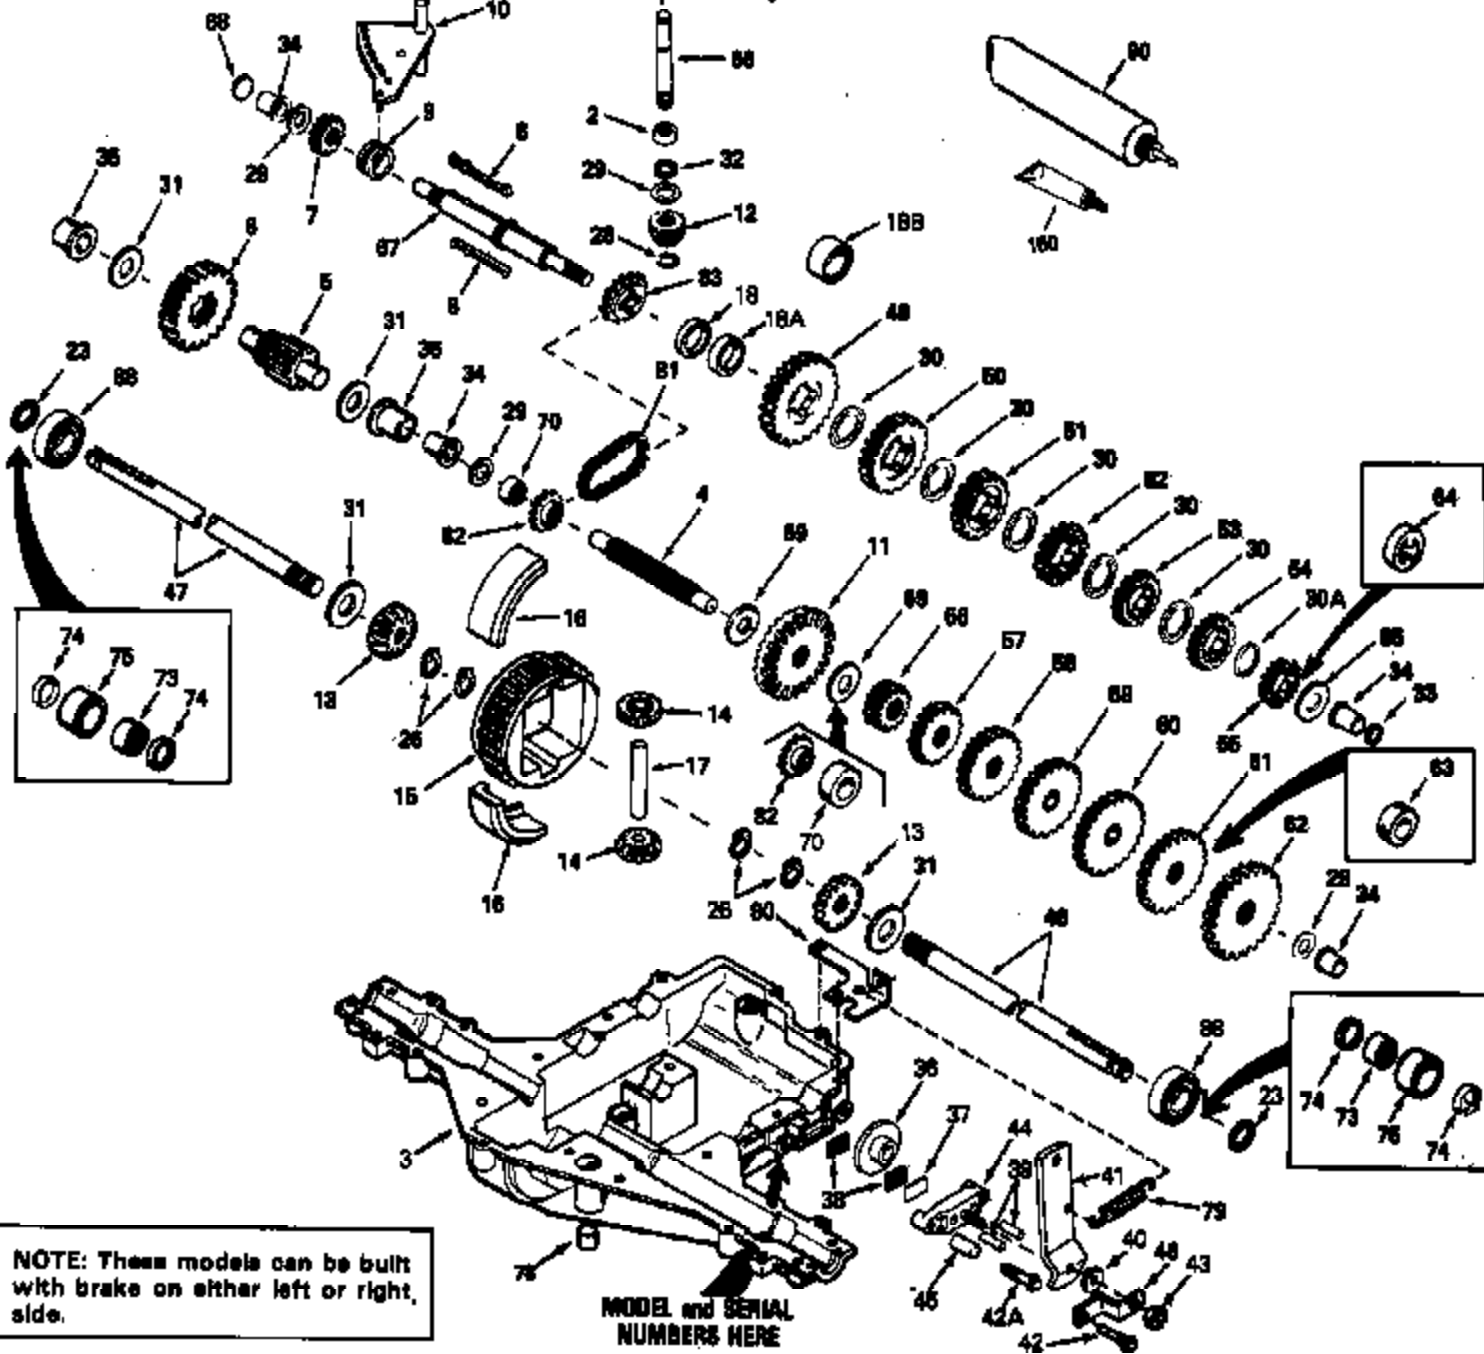

ILLUSTRATION SHOWS TYPICAL PARTS ONLY. ORDER BY PART NUMBER. PARTS NOT LISTED ARE SUPPLIED BY OEM.

47

47A

47B

48

48A

48B

NOTE: These models can be built with brake on either left or right side.

MODEL and SERIAL NUMBERS HERE

Ref #	Part Number	Qty	Description
1	772110		Transaxle Cover
2	780086A		Needle Bearing
3	770082		Transaxle Case
4	776260A		Countershaft
5	776219A		Output Shaft & Pinion
6	778139		Output Gear
7	778136		Spur Gear (15 teeth-steel)
8	792123A		Key
9	784216		Shifter Collar
10	784345		Shift Rod & Fork
11	778137A		Bevel Gear (42 teeth)
12	778113A		Input Bevel Pinion
13	778221	920-920-031	Bevel Gear
14	778068	Peerless	Bevel Pinion Gear
15	778165		Ring Gear
16	786101		Bearing Block
17	786040		Drive Pin
18B	786102		Neutral Spacer (.700/.690 thick) NOTE: Instead of one (1) No.786102 spacer, some early production models may have been built with two (2) No.786121 spacers.
20	792077A		Steel Ball, 5/16" dia.
21	792078		Set Screw, 3/8-16 x 3/8"
22	792079		Spring
23	788061		Seal Ring
25	792073A		Screw, 1/4-20 x 1-1/4"
26	792125		Retainer Ring
27	792035		Retainer Ring
28	788040		Retainer Ring
29	780072		Thrust Washer
30	780108		Thrust Washer
31	780001		Washer
32	792001		"O" Ring
33	788051A		Square Cut Seal
34	780105A		Flanged Bushing
35	780118A		Flanged Bushing
36	790003		Brake Disk
37	790007		Brake Pad Plate
38	799021		Brake Pad (Pkg. of 2)
39	786026		Dowel Pin
40	792076A		Flat Washer
41	790045		Brake Lever
42A	792073A		Screw, 1/4-20 x 1-1/4"
42	792073A		Screw, 1/4-20 x 1-1/4"
43	792075		Lock Nut, 5/16-24
44	790025		Brake Pad Holder
46	786086		Brake Lever Bracket
47	774697		Axle (11-13/16" long)
48	774738		Axle (16-7/16" long)
49	778244		Spur Gear (27 teeth)
50	778122A		Spur Gear (22 teeth)
51	778121A		Spur Gear (20 teeth)
56	778243		Spur Gear (23 teeth)
57	778128A		Spur Gear (28 teeth)
58	778129A		Spur Gear (30 teeth)
63	786071		Countershaft Spacer