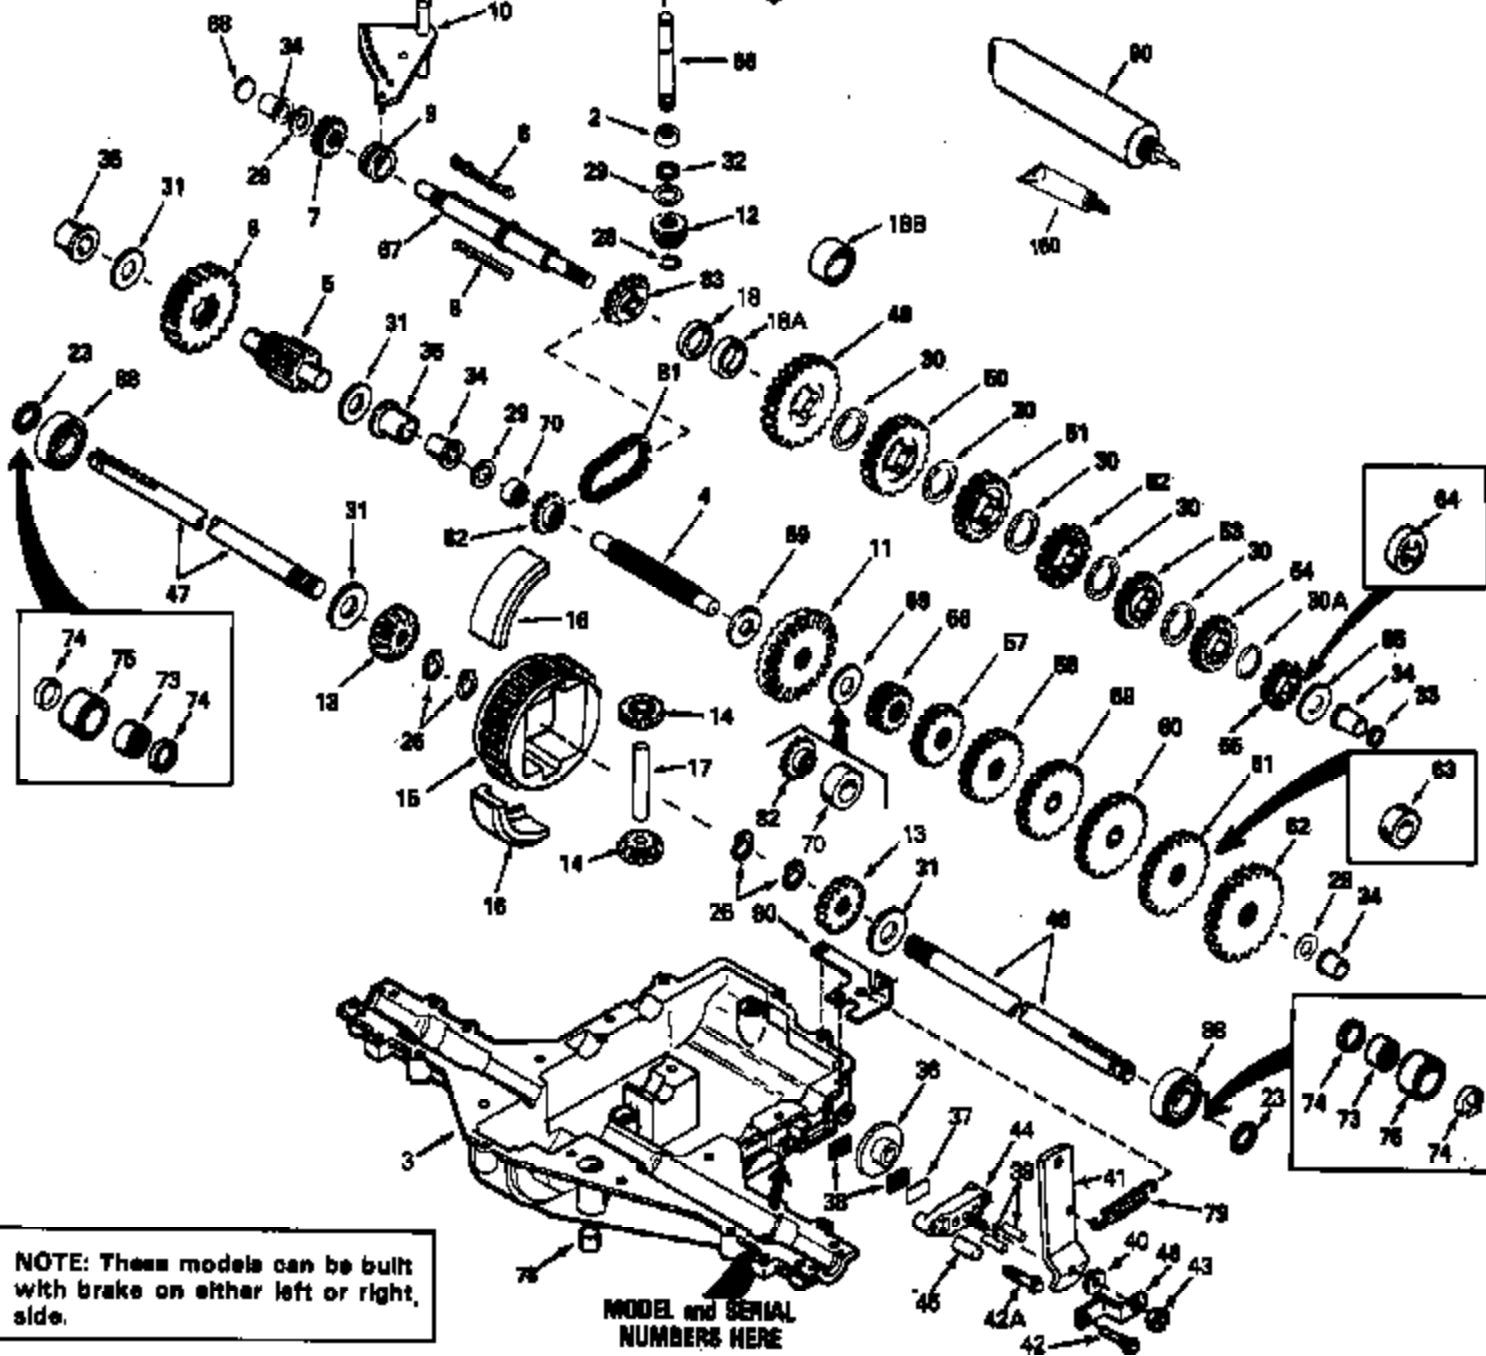

ILLUSTRATION SHOWS TYPICAL PARTS ONLY. ORDER BY PART NUMBER. PARTS NOT LISTED ARE SUPPLIED BY OEM.

47

47A

47B

48

48A

48B

NOTE: These models can be built with brake on either left or right side.

MODEL and SERIAL NUMBERS HERE

Ref #	Part Number	Qty	Description
1	772110		Transaxle Cover
2	780086A		Needle Bearing
3	770082		Transaxle Case
4	776260A		Countershaft
5	776219A		Output Shaft & Pinion
6	778139		Output Gear
7	778136		Spur Gear (15 teeth-steel)
8	792123A		Key
9	784216		Shifter Collar
10	784346		Shift Rod & Fork
11	778229		Bevel Gear (42 teeth-steel)
12	778113A		Input Bevel Pinion
13	778221	920-920-029	Bevel Gear
14	778068	Peerless	Bevel Pinion Gear
15	778165		Ring Gear
16	786101		Bearing Block
17	786040		Drive Pin
18B	786102		Neutral Spacer (.700/.690 thick) NOTE: Instead of one (1) No.786102 spacer, some early production models may have been built with two (2) No.786121 spacers.
20	792077A		Steel Ball, 5/16" dia.
21	792078		Set Screw, 3/8-16 x 3/8"
22	792079		Spring
23	788061		Seal Ring
25	792073A		Screw, 1/4-20 x 1-1/4"
26	792125		Retainer Ring
27	792035		Retainer Ring
28	788040		Retainer Ring
29	780072		Thrust Washer
30	780108		Thrust Washer
31	780001		Washer
32	792001		"O" Ring
33	788051A		Square Cut Seal
34	780105A		Flanged Bushing
35	780118A		Flanged Bushing
36	790003		Brake Disk
37	790007		Brake Pad Plate
38	799021		Brake Pad (Pkg. of 2)
39	786026		Dowel Pin
40	792076A		Flat Washer
41	790004		Brake Lever
42	792073A		Screw, 1/4-20 x 1-1/4"
42A	792085A		Screw, 1/4-20 x 2-1/4"
43	792075		Lock Nut, 5/16-24
44	790025		Brake Pad Holder
45	786066		Spacer (1/2" OD x 17/64" ID x 1" long)
46	786086		Brake Lever Bracket
47	774686		Axle (11-5/16" long)
48	774687		Axle (15-7/8" long)
49	778215		Spur Gear (37 teeth)
50	778183		Spur Gear (35 teeth)
51	778185		Spur Gear (30 teeth)
52	778244		Spur Gear (27 teeth)
53	778187		Spur Gear (25 teeth)
54	778190		Spur Gear (22 teeth)