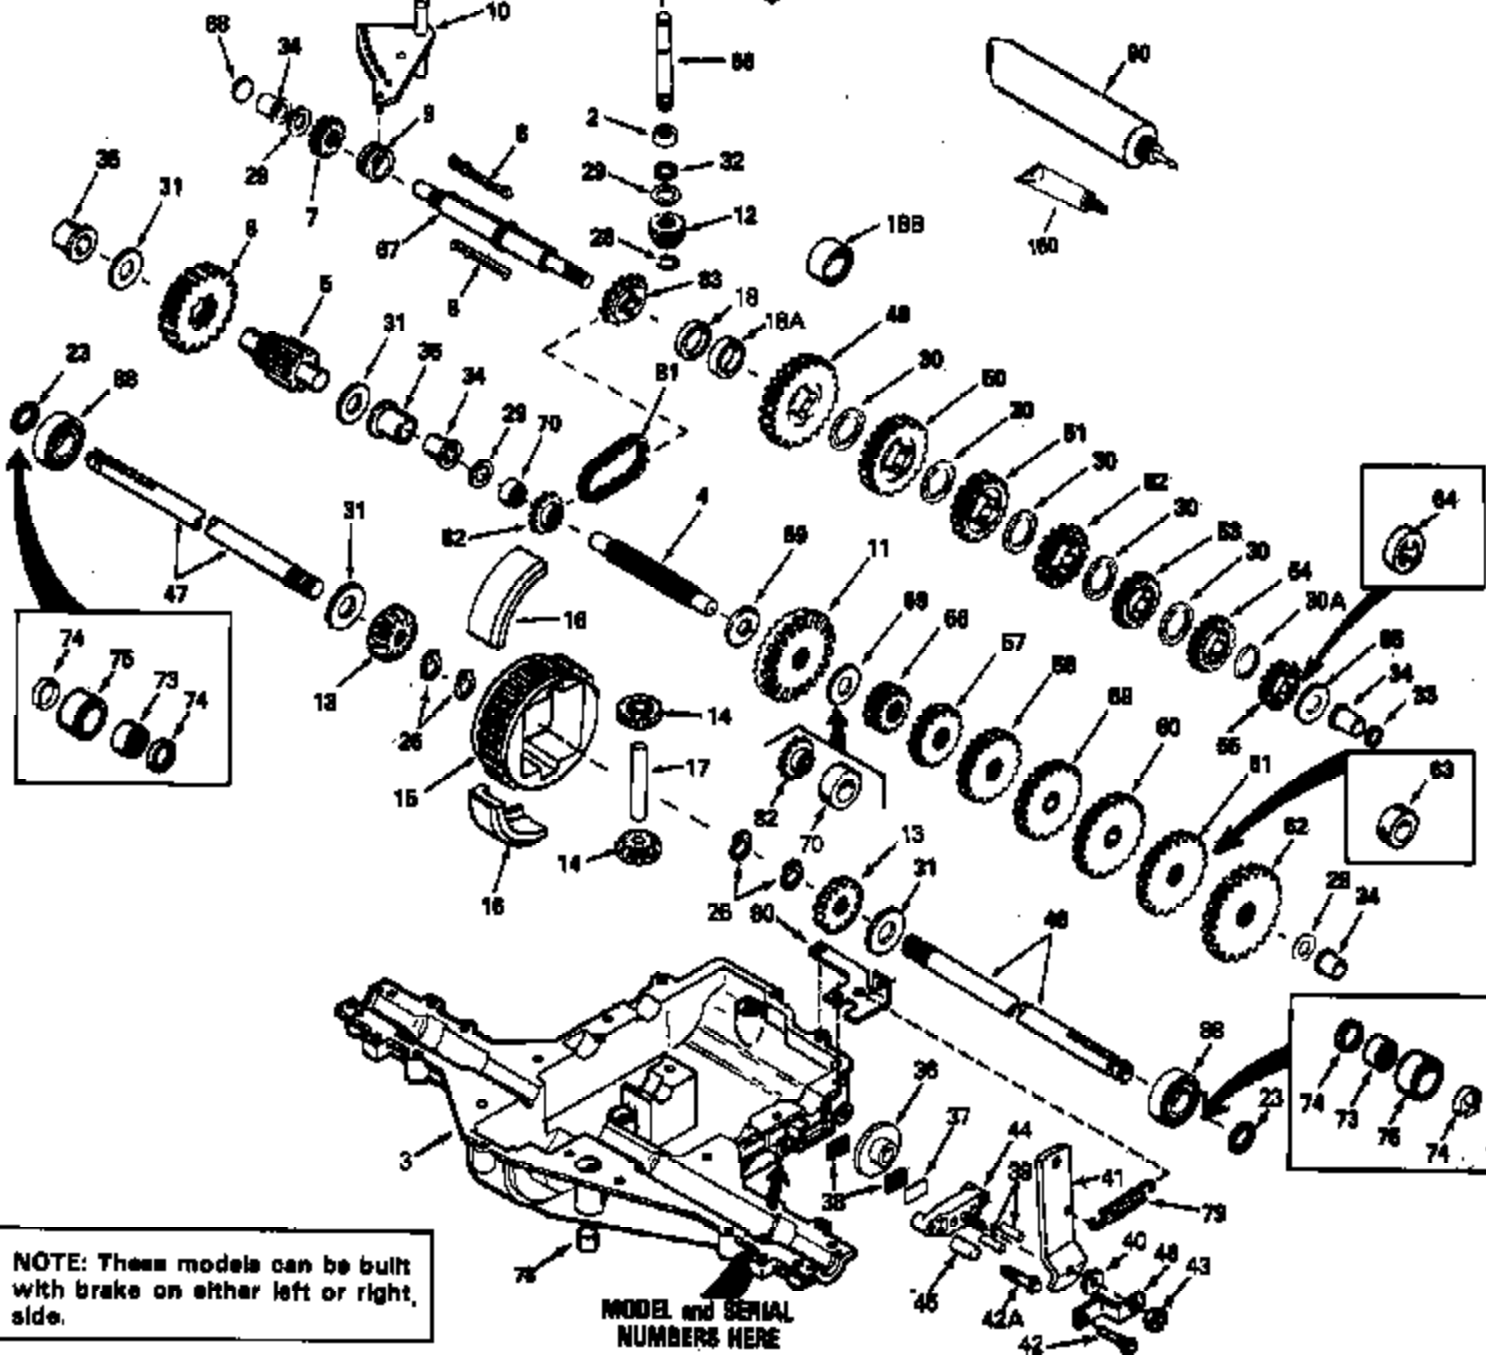

ILLUSTRATION SHOWS TYPICAL PARTS ONLY. ORDER BY PART NUMBER. PARTS NOT LISTED ARE SUPPLIED BY OEM.

47

47A

47B

48

48A

48B

NOTE: These models can be built with brake on either left or right side.

MODEL and SERIAL NUMBERS HERE

Ref #	Part Number	Qty	Description
1	772094		Transaxle Cover
2	780086A		Needle Bearing
3	770082		Transaxle Case
4	776260A		Countershaft
5	776219A		Output Shaft & Pinion
6	778139		Output Gear
7	778136		Spur Gear (15 teeth-steel)
8	792123A		Key
9	784216		Shifter Collar
10	784337A		Shift Rod & Fork
11	778229		Bevel Gear (42 teeth-steel)
12	778113A		Input Bevel Pinion
13	778221	920-920-028	Bevel Gear
14	778068	Peerless	Bevel Pinion Gear
15	778165		Ring Gear
16	786101		Bearing Block
17	786040		Drive Pin
18B	786102		Neutral Spacer (.700/.690 thick) NOTE: Instead of one (1) No.786102 spacer, some early production models may have been built with two (2) No.786121 spacers.
20	792077A		Steel Ball, 5/16" dia.
21	792078		Set Screw, 3/8-16 x 3/8"
22	792079		Spring
23	788061		Seal Ring
25	792073A		Screw, 1/4-20 x 1-1/4"
26	792125		Retainer Ring
27	792035		Retainer Ring
28	788040		Retainer Ring
29	780072		Thrust Washer
30	780108		Thrust Washer
31	780001		Washer
32	792001		"O" Ring
33	788051A		Square Cut Seal
34	780105A		Flanged Bushing
35	780118A		Flanged Bushing
36	790003		Brake Disk
37	790007		Brake Pad Plate
38	799021		Brake Pad (Pkg. of 2)
39	786026		Dowel Pin
40	792076A		Flat Washer
41	790039		Brake Lever
42A	792073A		Screw, 1/4-20 x 1-1/4"
42	792073A		Screw, 1/4-20 x 1-1/4"
43	792075		Lock Nut, 5/16-24
44	790025		Brake Pad Holder
46	786086		Brake Lever Bracket
47	774688		Axle (11-5/8" long) (Incl. 26)
48	774747		Axle (16-1/4" long)
49	778215		Spur Gear (37 teeth)
50	778124A		Spur Gear (30 teeth)
51	778123A		Spur Gear (25 teeth)
52	778121A		Spur Gear (20 teeth)
56	778230		Spur Gear (12 teeth-steel)
57	778126A		Spur Gear (20 teeth)
58	778127A		Spur Gear (25 teeth)