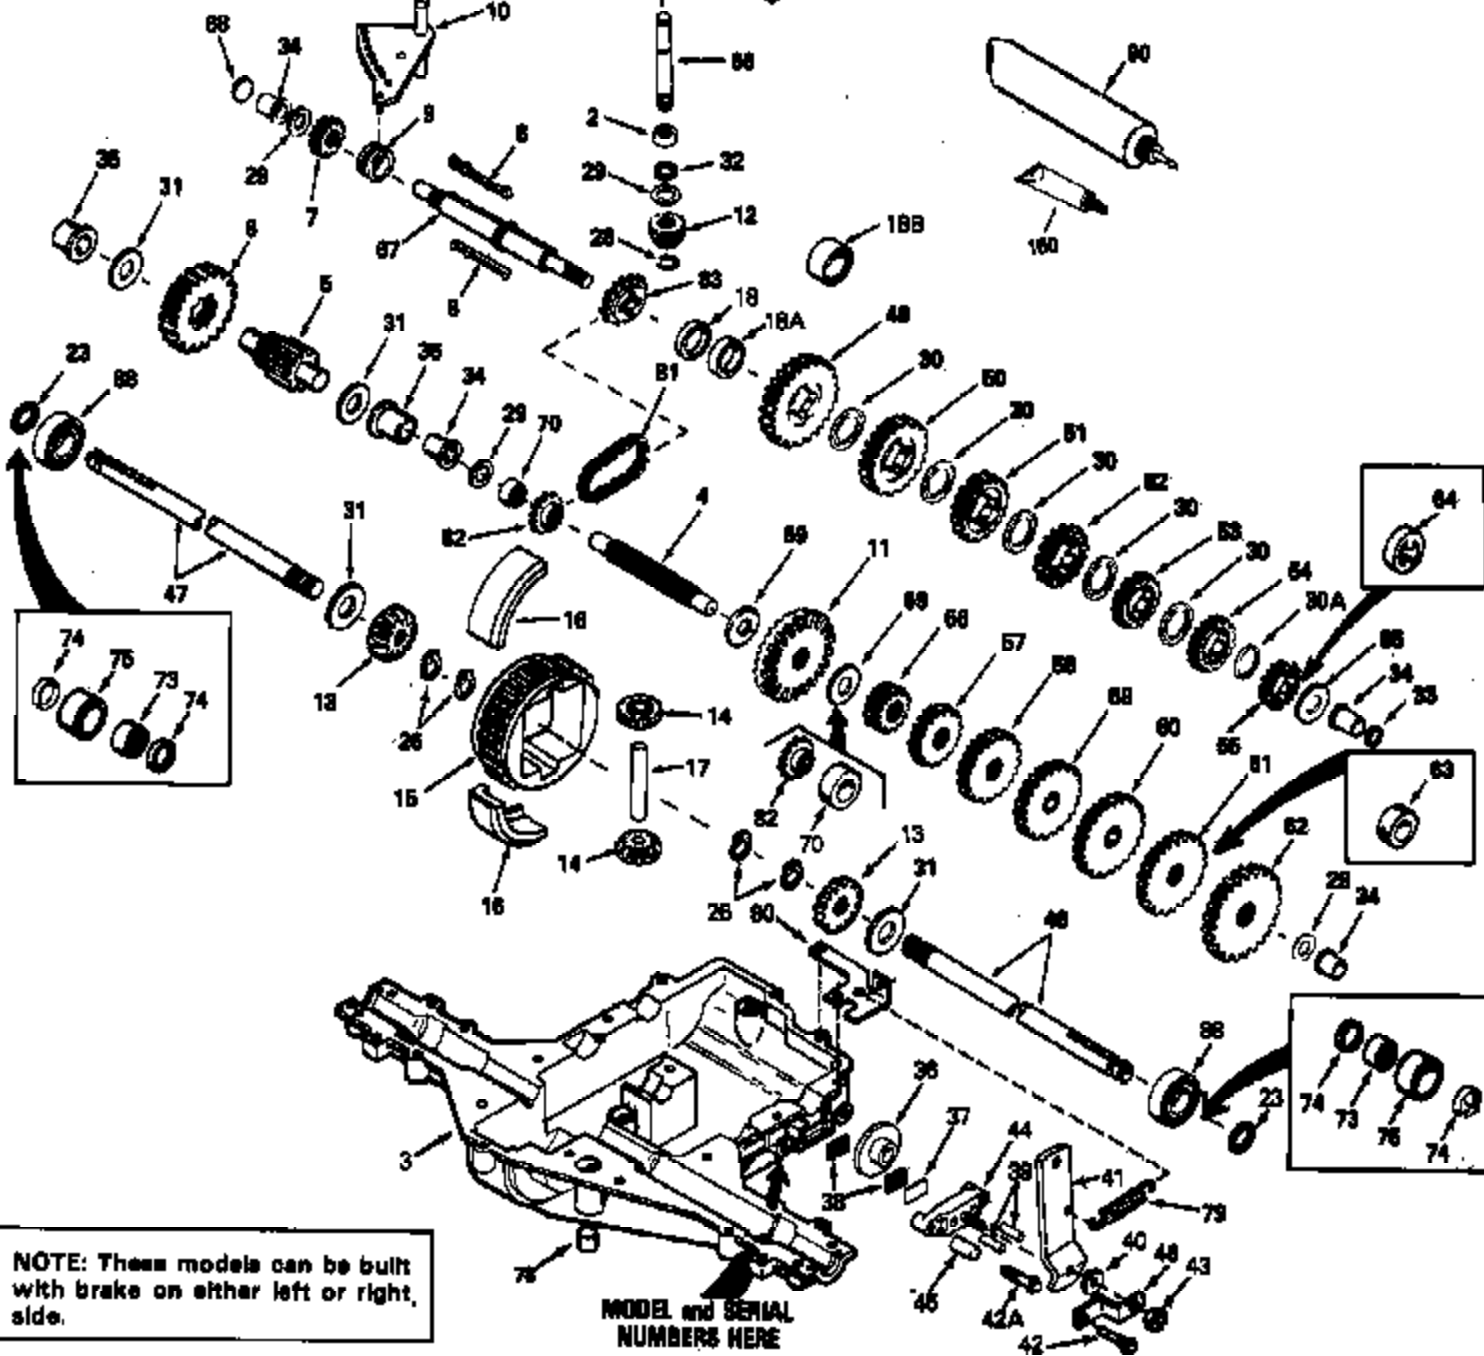

ILLUSTRATION SHOWS TYPICAL PARTS ONLY. ORDER BY PART NUMBER. PARTS NOT LISTED ARE SUPPLIED BY OEM.

47

47A

47B

48

48A

48B

NOTE: These models can be built with brake on either left or right side.

MODEL and SERIAL NUMBERS HERE

Ref #	Part Number	Qty	Description
1	772103		Transaxle Cover (Due to die changes, cover 772103 is now obsolete. The only replacement available is a complete transaxle No. 794516.)
2	780086A		Needle Bearing
3	770096		Transaxle Case
4	776260A		Countershaft
5	776219A		Output Shaft & Pinion
6	778139		Output Gear
7	778136		Spur Gear (15 teeth-steel)
8	792123A		Key
9	784216		Shifter Collar
10	784345		Shift Rod & Fork
11	778229	920-920-027 Peerless	Bevel Gear (42 teeth-steel)
12	778113A		Input Bevel Pinion
13	778166		Bevel Gear (Steel)
14	778131		Bevel Pinion Gear (Steel)
15	778165		Ring Gear
16	786101		Bearing Block
17	786040		Drive Pin
18B	786102		Neutral Spacer (.700/.690 thick) NOTE: Instead of one (1) No.786102 spacer, some early production models may have been built with two (2) No.786121 spacers.
20	792077A		Steel Ball, 5/16" dia.
21	792078		Set Screw, 3/8-16 x 3/8"
22	792079		Spring
23	788061		Seal Ring
25	792073A		Screw, 1/4-20 x 1-1/4"
26	792125		Retainer Ring
27	792035		Retainer Ring
28	788040		Retainer Ring
29	780072		Thrust Washer
30	780108		Thrust Washer
31	780001		Washer
32	792001		"O" Ring
33	788051A		Square Cut Seal
34	780105A		Flanged Bushing
35	780118A		Flanged Bushing
36	790003		Brake Disk
37	790007		Brake Pad Plate
38	799021		Brake Pad (Pkg. of 2)
39	786026		Dowel Pin
40	792076A		Flat Washer
41	790051		Brake Lever
42A	792073A		Screw, 1/4-20 x 1-1/4"
42	792073A		Screw, 1/4-20 x 1-1/4"
43	792075		Lock Nut, 5/16-24
44	790025		Brake Pad Holder
46	786086		Brake Lever Bracket
47B	774854		Axle (10" long)
48B	774853		Axle (14-19/32" long)
49	778183		Spur Gear (35 teeth)
50	778124A		Spur Gear (30 teeth)
51	778250		Spur Gear (27 teeth)
52	778123A		Spur Gear (25 teeth)
53	778122A		Spur Gear (22 teeth)