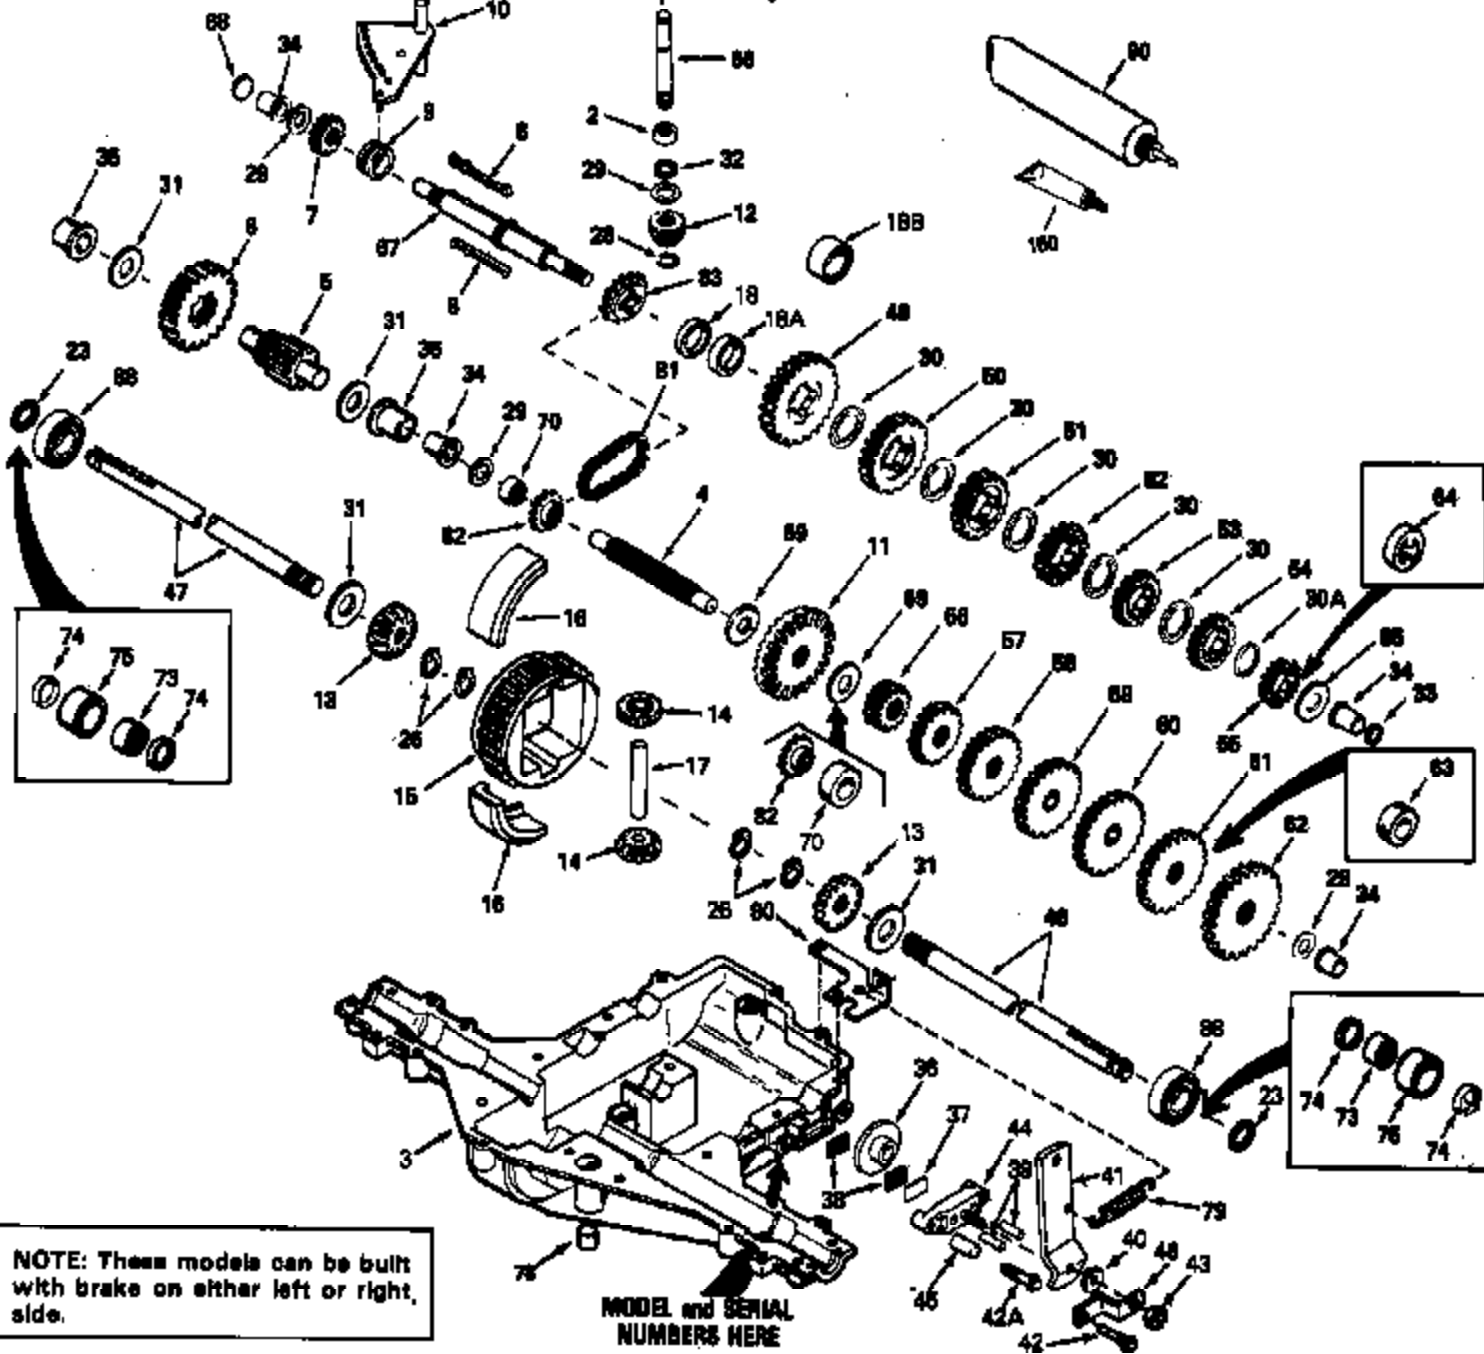

ILLUSTRATION SHOWS TYPICAL PARTS ONLY. ORDER BY PART NUMBER. PARTS NOT LISTED ARE SUPPLIED BY OEM.

47

47A

47B

48

48A

48B

NOTE: These models can be built with brake on either left or right side.

MODEL and SERIAL NUMBERS HERE

Ref #	Part Number	Qty	Description
1	772110		Transaxle Cover
2	780086A		Needle Bearing
3	770082		Transaxle Case
4	776260A		Countershaft
5	776219A		Output Shaft & Pinion
6	778139		Output Gear
7	778136		Spur Gear (15 teeth-steel)
8	792123A		Key
9	784216		Shifter Collar
10	784348		Shift Rod & Fork
11	778229		Bevel Gear (42 teeth-steel)
12	778113A		Input Bevel Pinion
13	778221	920-920-025	Bevel Gear
14	778068	Peerless	Bevel Pinion Gear
15	778165		Ring Gear
16	786101		Bearing Block
17	786040		Drive Pin
18B	786102		Neutral Spacer (.700/.690 thick) NOTE: Instead of one (1) No.786102 spacer, some early production models may have been built with two (2) No.786121 spacers.
20	792077A		Steel Ball, 5/16" dia.
21	792078		Set Screw, 3/8-16 x 3/8"
22	792079		Spring
23	788061		Seal Ring
25	792073A		Screw, 1/4-20 x 1-1/4"
26	792125		Retainer Ring
27	792035		Retainer Ring
28	788040		Retainer Ring
29	780072		Thrust Washer
30	780108		Thrust Washer
31	780001		Washer
32	792001		"O" Ring
33	788051A		Square Cut Seal
34	780105A		Flanged Bushing
35	780118A		Flanged Bushing
36	790003		Brake Disk
37	790007		Brake Pad Plate
38	799021		Brake Pad (Pkg. of 2)
39	786026		Dowel Pin
40	792076A		Flat Washer
41	790048		Brake Lever
42A	792073A		Screw, 1/4-20 x 1-1/4"
42	792073A		Screw, 1/4-20 x 1-1/4"
43	792075		Lock Nut, 5/16-24
44	790025		Brake Pad Holder
46	786086		Brake Lever Bracket
47	774638		Axle (12-3/8" long)
48	774837		Axle (17" long)
49	778215		Spur Gear (37 teeth)
50	778124A		Spur Gear (30 teeth)
51	778123A		Spur Gear (25 teeth)
52	778273		Spur Gear (19 teeth-steel)
56	778230		Spur Gear (12 teeth-steel)
57	778126A		Spur Gear (20 teeth)
58	778127A		Spur Gear (25 teeth)