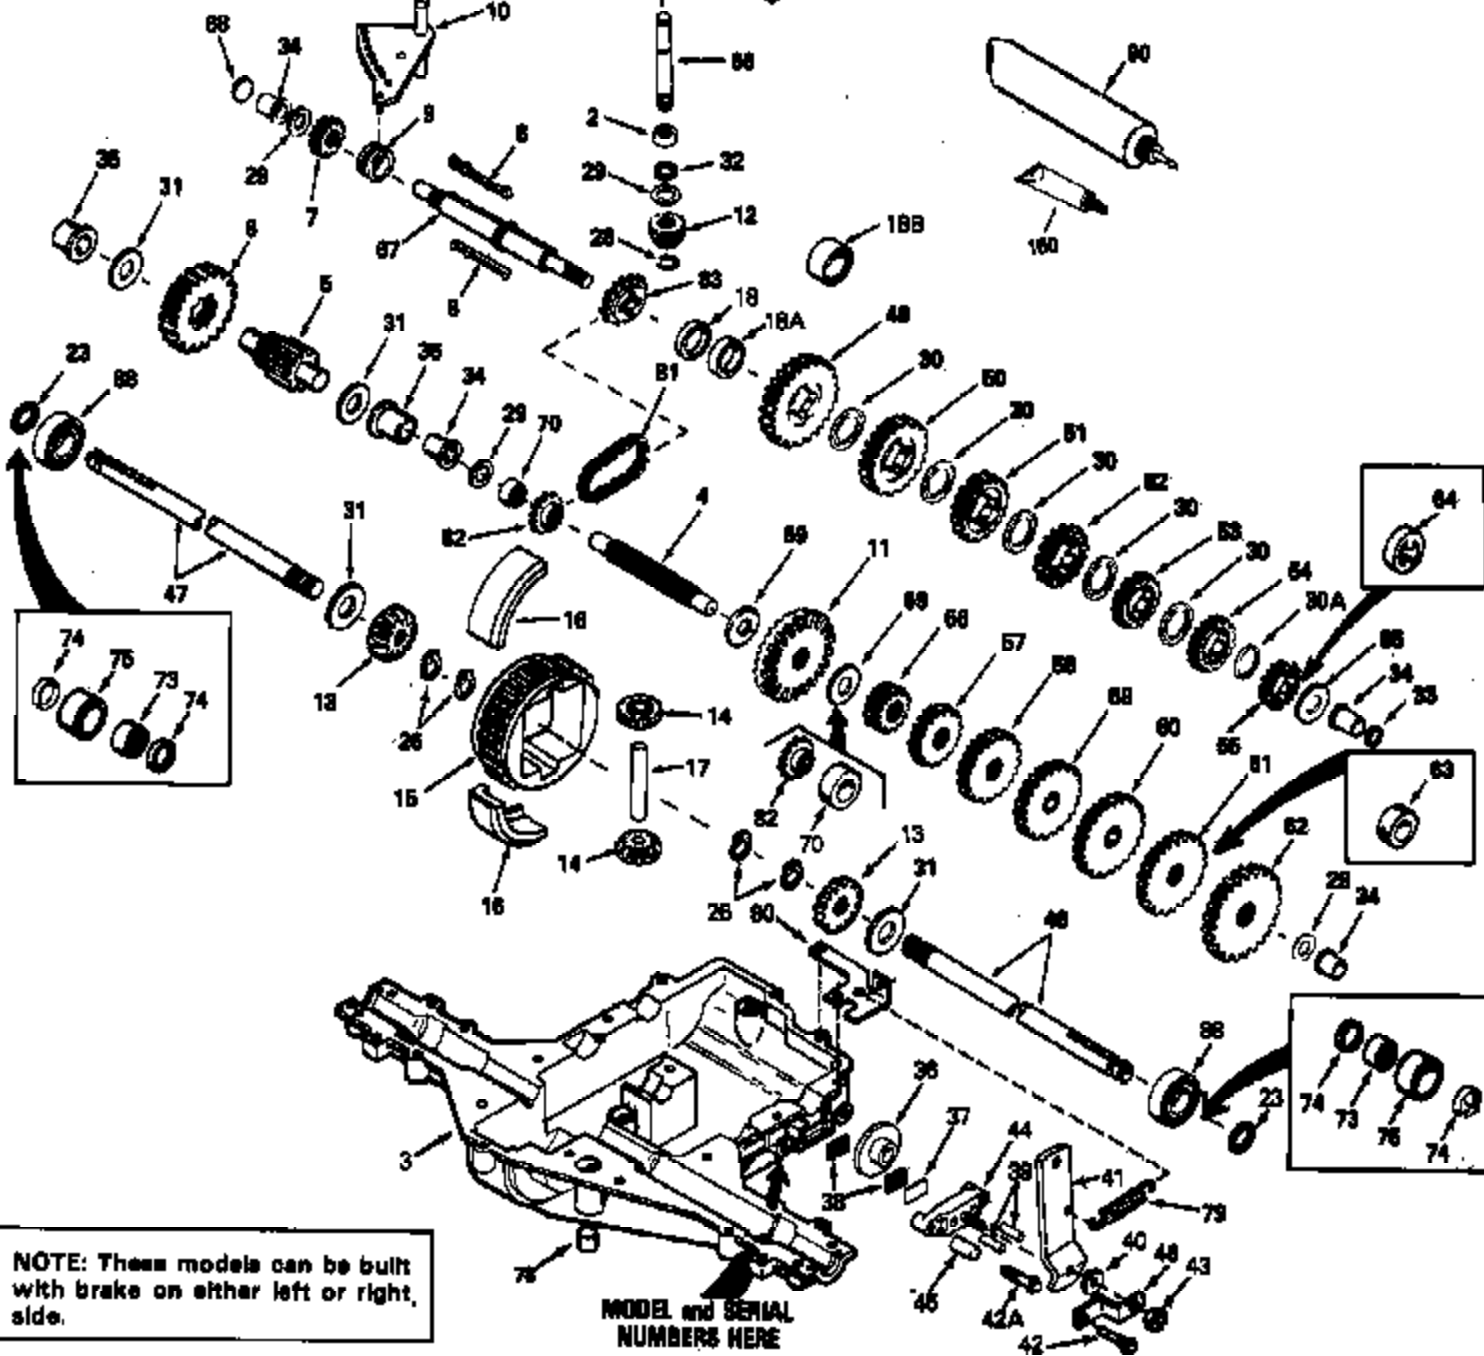

ILLUSTRATION SHOWS TYPICAL PARTS ONLY. ORDER BY PART NUMBER. PARTS NOT LISTED ARE SUPPLIED BY OEM.

47

47A

47B

48

48A

48B

NOTE: These models can be built with brake on either left or right side.

MODEL and SERIAL NUMBERS HERE

Ref #	Part Number	Qty	Description
1	772094		Transaxle Cover
2	780086A		Needle Bearing
3	770082		Transaxle Case
4	776260A		Countershaft
5	776219A		Output Shaft & Pinion
6	778139		Output Gear
7	778136		Spur Gear (15 teeth-steel)
8	792123A		Key
9	784216		Shifter Collar
10	784345		Shift Rod & Fork
11	778229		Bevel Gear (42 teeth-steel)
12	778113A		Input Bevel Pinion
13	778221	920-920-024	Bevel Gear
14	778068	Peerless	Bevel Pinion Gear
15	778165		Ring Gear
16	786101		Bearing Block
17	786040		Drive Pin
18B	786102		Neutral Spacer (.700/.690 thick) NOTE: Instead of one (1) No.786102 spacer, some early production models may have been built with two (2) No.786121 spacers.
20	792077A		Steel Ball, 5/16" dia.
21	792078		Set Screw, 3/8-16 x 3/8"
22	792079		Spring
23	788061		Seal Ring
25	792073A		Screw, 1/4-20 x 1-1/4"
26	792125		Retainer Ring
27	792035		Retainer Ring
28	788040		Retainer Ring
29	780072		Thrust Washer
30	780108		Thrust Washer
31	780001		Washer
32	792001		"O" Ring
33	788051A		Square Cut Seal
34	780105A		Flanged Bushing
35	780118A		Flanged Bushing
36	790003		Brake Disk
37	790007		Brake Pad Plate
38	799021		Brake Pad (Pkg. of 2)
39	786026		Dowel Pin
40	792076A		Flat Washer
41	790004		Brake Lever
42	792073A		Screw, 1/4-20 x 1-1/4"
42A	792085A		Screw, 1/4-20 x 2-1/4"
43	792075		Lock Nut, 5/16-24
44	790025		Brake Pad Holder
45	786066		Spacer (1/2" OD x 17/64" ID x 1" long)
46	786086		Brake Lever Bracket
47	774688		Axle (11-5/8" long) (Incl. 26)
48	774747		Axle (16-1/4" long)
49	778183		Spur Gear (35 teeth)
50	778124A		Spur Gear (30 teeth)
51	778250		Spur Gear (27 teeth)
52	778123A		Spur Gear (25 teeth)
53	778121A		Spur Gear (20 teeth)
56	778193		Spur Gear (15 teeth)