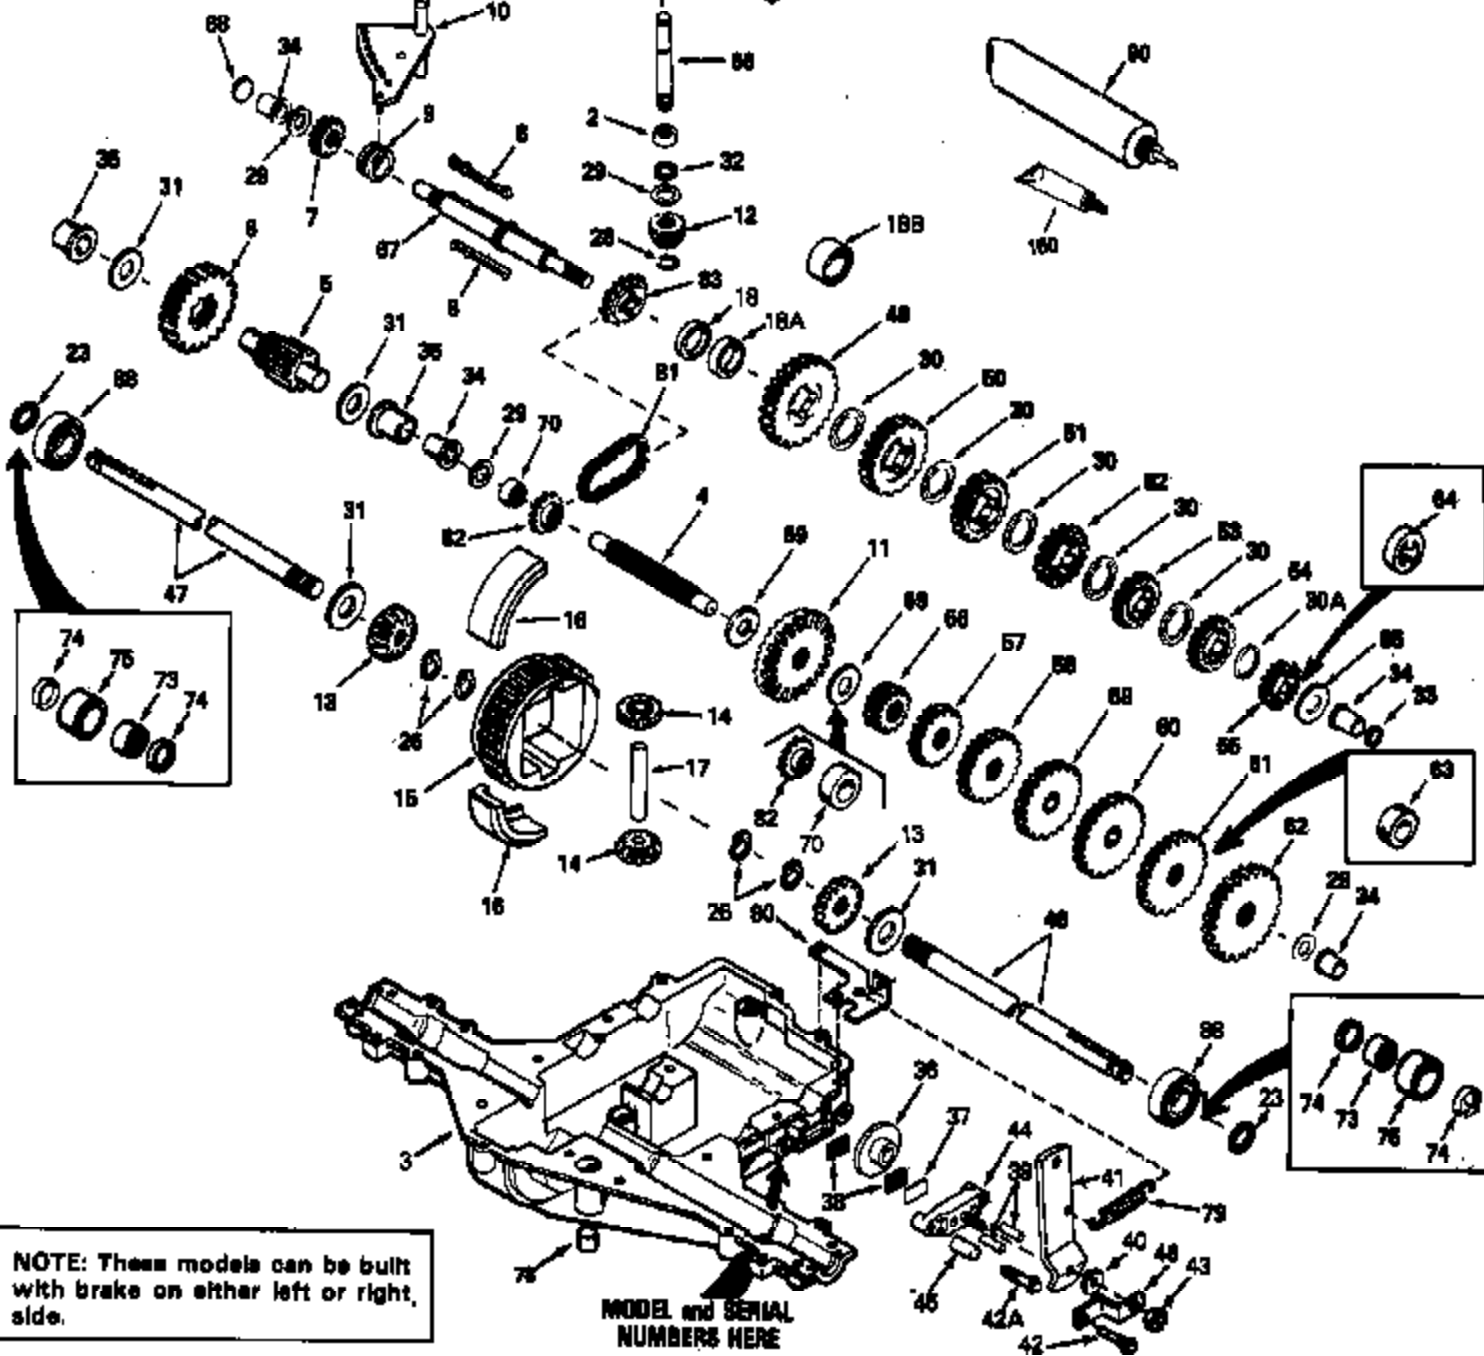

ILLUSTRATION SHOWS TYPICAL PARTS ONLY. ORDER BY PART NUMBER. PARTS NOT LISTED ARE SUPPLIED BY OEM.

47

47A

47B

48

48A

48B

NOTE: These models can be built with brake on either left or right side.

MODEL and SERIAL NUMBERS HERE

Ref #	Part Number	Qty	Description
1	772094		Transaxle Cover
2	780086A		Needle Bearing
3	770082		Transaxle Case
4	776260A		Countershaft
5	776219A		Output Shaft & Pinion
6	778139		Output Gear
7	778136		Spur Gear (15 teeth-steel)
8	792123A		Key
9	784216		Shifter Collar
10	784345		Shift Rod & Fork
11	778137A		Bevel Gear (42 teeth)
12	778113A		Input Bevel Pinion
13	778221	920-920-022	Bevel Gear
14	778068	Peerless	Bevel Pinion Gear
15	778165		Ring Gear
16	786101		Bearing Block
17	786040		Drive Pin
18	786121		Neutral Spacer (.350/.340 thick)
18A	786121		Neutral Spacer (.350/.340 thick)
20	792077A		Steel Ball, 5/16" dia.
21	792078		Set Screw, 3/8-16 x 3/8"
22	792079		Spring
23	788061		Seal Ring
25	792073A		Screw, 1/4-20 x 1-1/4"
26	792125		Retainer Ring
27	792035		Retainer Ring
28	788040		Retainer Ring
29	780072		Thrust Washer
30	780108		Thrust Washer
31	780001		Washer
32	792001		"O" Ring
33	788051A		Square Cut Seal
34	780105A		Flanged Bushing
35	780118A		Flanged Bushing
36	790003		Brake Disk
37	790007		Brake Pad Plate
38	799021		Brake Pad (Pkg. of 2)
39	786026		Dowel Pin
40	792076A		Flat Washer
41	790045		Brake Lever
42A	792073A		Screw, 1/4-20 x 1-1/4"
42	792073A		Screw, 1/4-20 x 1-1/4"
43	792075		Lock Nut, 5/16-24
44	790025		Brake Pad Holder
46	786086		Brake Lever Bracket
47	774697		Axle (11-13/16" long)
48	774738		Axle (16-7/16" long)
49	778185		Spur Gear (30 teeth)
50	778250		Spur Gear (27 teeth)
51	778123A		Spur Gear (25 teeth)
52	778122A		Spur Gear (22 teeth)
53	778121A		Spur Gear (20 teeth)
56	778184		Spur Gear (20 teeth)
57	778249		Spur Gear (23 teeth)
58	778127A		Spur Gear (25 teeth)
59	778128A		Spur Gear (28 teeth)