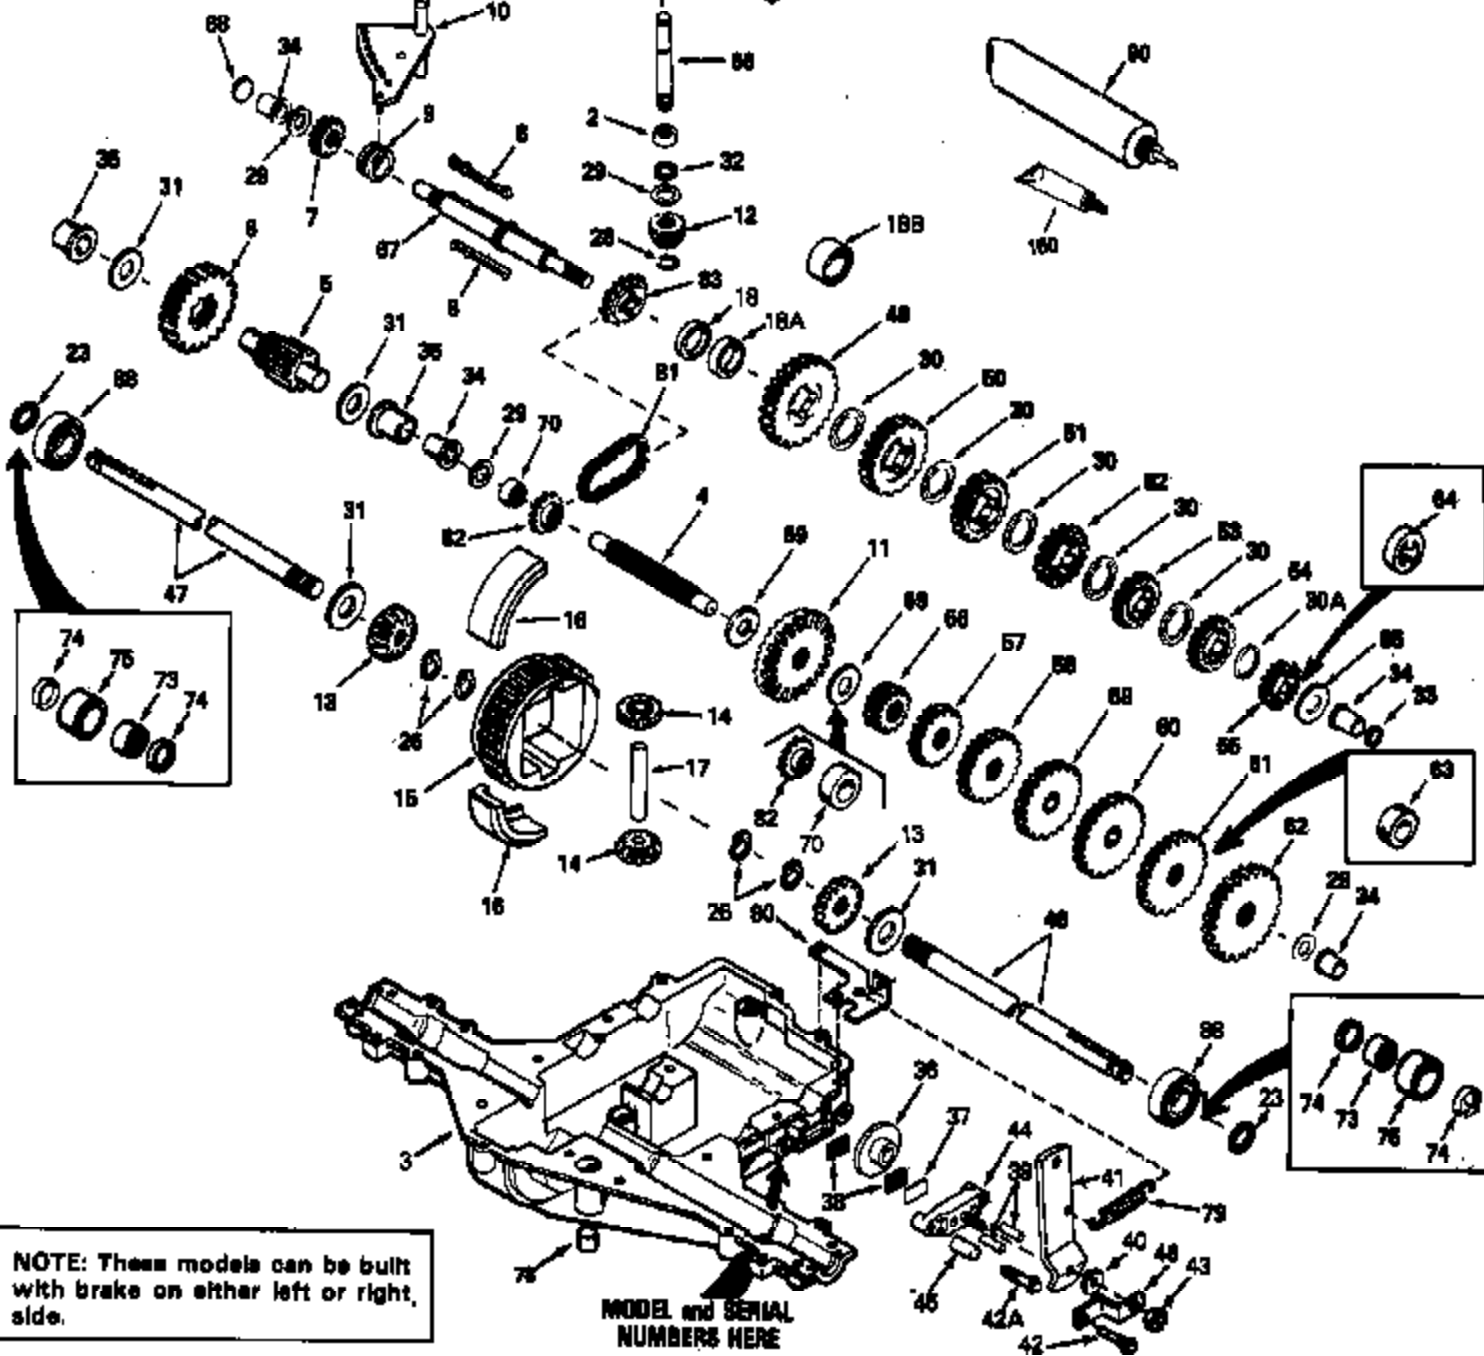

ILLUSTRATION SHOWS TYPICAL PARTS ONLY. ORDER BY PART NUMBER. PARTS NOT LISTED ARE SUPPLIED BY OEM.

47

47A

47B

48

48A

48B

NOTE: These models can be built with brake on either left or right side.

MODEL and SERIAL NUMBERS HERE

Ref #	Part Number	Qty	Description
1	772094		Transaxle Cover
2	780086A		Needle Bearing
3	770082		Transaxle Case
4	776260A		Countershaft
5	776219A		Output Shaft & Pinion
6	778139		Output Gear
7	778136		Spur Gear (15 teeth-steel)
8	792123A		Key
9	784216		Shifter Collar
10	784345		Shift Rod & Fork
11	778229		Bevel Gear (42 teeth-steel)
12	778113A		Input Bevel Pinion
13	778221	920-920-021A	Bevel Gear
14	778068	Peerless	Bevel Pinion Gear
15	778165		Ring Gear
16	786101		Bearing Block
17	786040		Drive Pin
18B	786102		Neutral Spacer (.700/.690 thick) NOTE: Instead of one (1) No.786102 spacer, some early production models may have been built with two (2) No.786121 spacers.
20	792077A		Steel Ball, 5/16" dia.
21	792078		Set Screw, 3/8-16 x 3/8"
22	792079		Spring
23	788061		Seal Ring
25	792073A		Screw, 1/4-20 x 1-1/4"
26	792125		Retainer Ring
27	792035		Retainer Ring
28	788040		Retainer Ring
29	780072		Thrust Washer
30	780108		Thrust Washer
31	780001		Washer
32	792001		"O" Ring
33	788051A		Square Cut Seal
34	780105A		Flanged Bushing
35	780118A		Flanged Bushing
36	790003		Brake Disk
37	790007		Brake Pad Plate
38	799021		Brake Pad (Pkg. of 2)
39	786026		Dowel Pin
40	792076A		Flat Washer
41	790045		Brake Lever
42A	792073A		Screw, 1/4-20 x 1-1/4"
42	792073A		Screw, 1/4-20 x 1-1/4"
43	792075		Lock Nut, 5/16-24
44	790025		Brake Pad Holder
46	786086		Brake Lever Bracket
47	774697		Axle (11-13/16" long)
48	774738		Axle (16-7/16" long)
49	778244		Spur Gear (27 teeth)
50	778122A		Spur Gear (22 teeth)
51	778121A		Spur Gear (20 teeth)
56	778243		Spur Gear (23 teeth)
57	778128A		Spur Gear (28 teeth)
58	778129A		Spur Gear (30 teeth)
63	786071		Countershaft Spacer