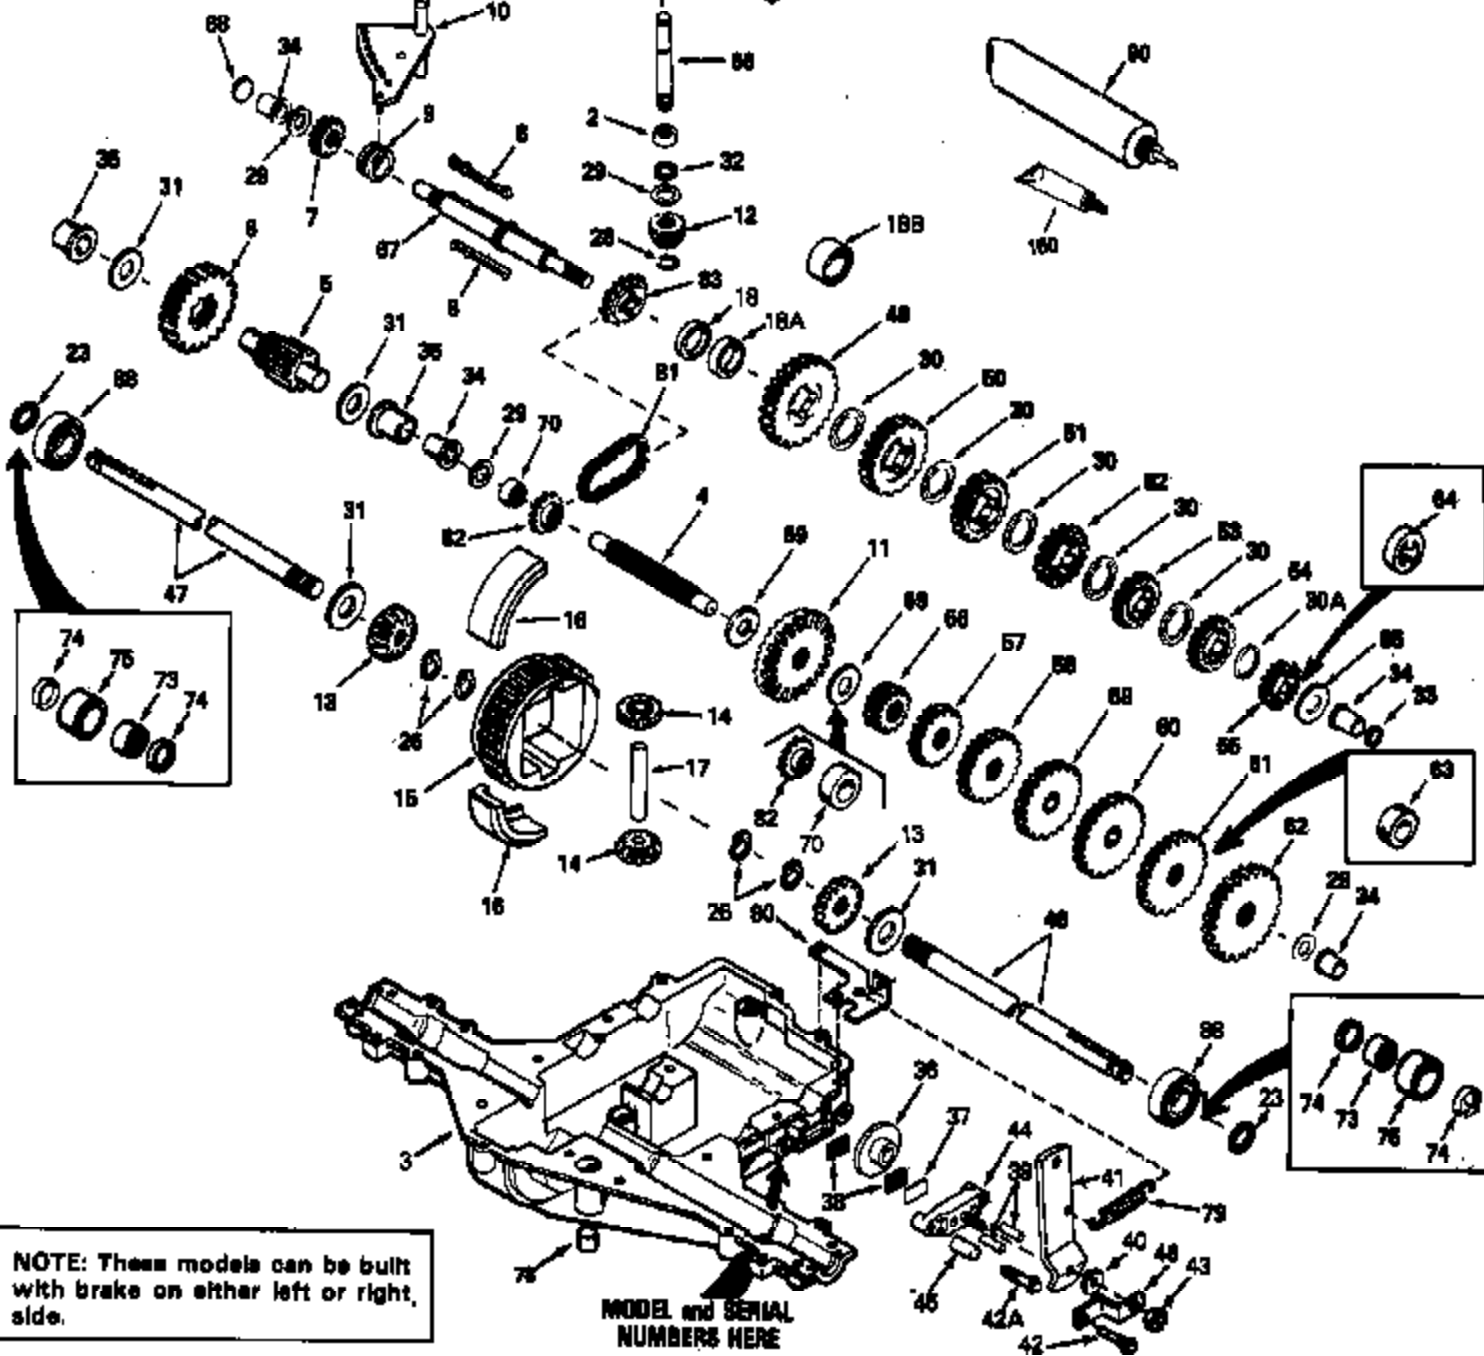

ILLUSTRATION SHOWS TYPICAL PARTS ONLY. ORDER BY PART NUMBER. PARTS NOT LISTED ARE SUPPLIED BY OEM.

47

47A

47B

48

48A

48B

NOTE: These models can be built with brake on either left or right side.

MODEL and SERIAL NUMBERS HERE

Ref #	Part Number	Qty	Description
1	772094		Transaxle Cover
2	780086A		Needle Bearing
3	770082		Transaxle Case
4	776260A		Countershaft
5	776219A		Output Shaft & Pinion
6	778139		Output Gear
7	778136		Spur Gear (15 teeth-steel)
8	792123A		Key
9	784216		Shifter Collar
10	784345		Shift Rod & Fork
11	778229		Bevel Gear (42 teeth-steel)
12	778113A		Input Bevel Pinion
13	778221	920-920-021	Bevel Gear
14	778068	Peerless	Bevel Pinion Gear
15	778165		Ring Gear
16	786101		Bearing Block
17	786040		Drive Pin
18	786121		Neutral Spacer (.350/.340 thick)
18A	786121		Neutral Spacer (.350/.340 thick)
20	792077A		Steel Ball, 5/16" dia.
21	792078		Set Screw, 3/8-16 x 3/8"
22	792079		Spring
23	788061		Seal Ring
25	792073A		Screw, 1/4-20 x 1-1/4"
26	792125		Retainer Ring
27	792035		Retainer Ring
28	788040		Retainer Ring
29	780072		Thrust Washer
30	780108		Thrust Washer
31	780001		Washer
32	792001		"O" Ring
33	788051A		Square Cut Seal
34	780105A		Flanged Bushing
35	780118A		Flanged Bushing
36	790003		Brake Disk
37	790007		Brake Pad Plate
38	799021		Brake Pad (Pkg. of 2)
39	786026		Dowel Pin
40	792076A		Flat Washer
41	790045		Brake Lever
42A	792073A		Screw, 1/4-20 x 1-1/4"
42	792073A		Screw, 1/4-20 x 1-1/4"
43	792075		Lock Nut, 5/16-24
44	790025		Brake Pad Holder
46	786086		Brake Lever Bracket
47	774697		Axle (11-13/16" long)
48	774738		Axle (16-7/16" long)
49	778244		Spur Gear (27 teeth)
50	778122A		Spur Gear (22 teeth)
51	778121A		Spur Gear (20 teeth)
56	778243		Spur Gear (23 teeth)
57	778128A		Spur Gear (28 teeth)
58	778129A		Spur Gear (30 teeth)
63	786071		Countershaft Spacer
64	786072		Brake Shaft Spacer
65	780109		Thrust Washer