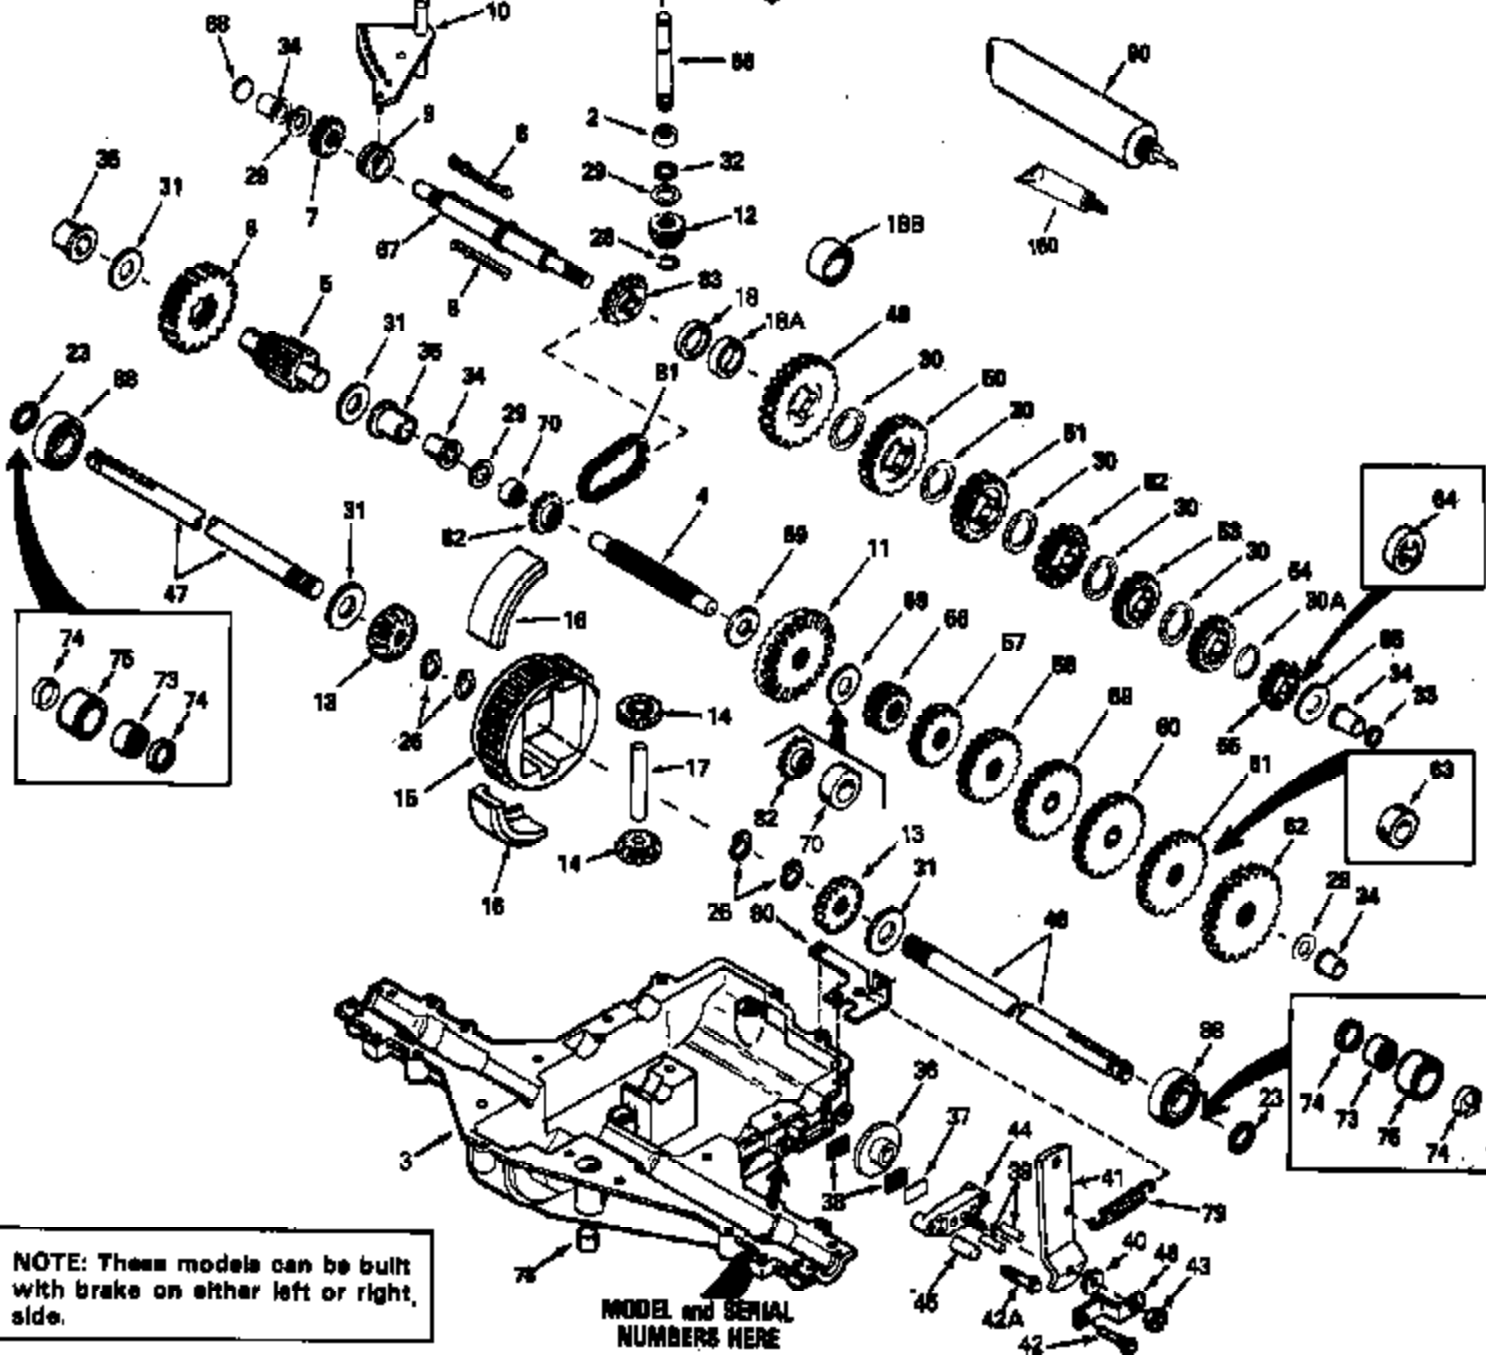

ILLUSTRATION SHOWS TYPICAL PARTS ONLY. ORDER BY PART NUMBER. PARTS NOT LISTED ARE SUPPLIED BY OEM.

47

47A

47B

48

48A

48B

NOTE: These models can be built with brake on either left or right side.

MODEL and SERIAL NUMBERS HERE

Ref #	Part Number	Qty	Description
1	772094		Transaxle Cover
2	780086A		Needle Bearing
3	770082		Transaxle Case
4	776260A		Countershaft
5	776219A		Output Shaft & Pinion
6	778139		Output Gear
7	778136		Spur Gear (15 teeth-steel)
8	792123A		Key
9	784216		Shifter Collar
10	784337A		Shift Rod & Fork
11	778137A		Bevel Gear (42 teeth)
12	778113A		Input Bevel Pinion
13	778166	920-920-020A	Bevel Gear (Steel)
14	778131	Peerless	Bevel Pinion Gear (Steel)
15	778165		Ring Gear
16	786101		Bearing Block
17	786040		Drive Pin
18B	786102		Neutral Spacer (.700/.690 thick) NOTE: Instead of one (1) No.786102 spacer, some early production models may have been built with two (2) No.786121 spacers.
20	792077A		Steel Ball, 5/16" dia.
21	792078		Set Screw, 3/8-16 x 3/8"
22	792079		Spring
23	788061		Seal Ring
25	792073A		Screw, 1/4-20 x 1-1/4"
26	792125		Retainer Ring
27	792035		Retainer Ring
28	788040		Retainer Ring
29	780072		Thrust Washer
30	780108		Thrust Washer
31	780001		Washer
32	792001		"O" Ring
33	788051A		Square Cut Seal
34	780105A		Flanged Bushing
35	780118A		Flanged Bushing
36	790003		Brake Disk
37	790007		Brake Pad Plate
38	799021		Brake Pad (Pkg. of 2)
39	786026		Dowel Pin
40	792076A		Flat Washer
41	790013		Brake Lever
42A	792073A		Screw, 1/4-20 x 1-1/4"
42	792073A		Screw, 1/4-20 x 1-1/4"
43	792075		Lock Nut, 5/16-24
44	790025		Brake Pad Holder
46	786086		Brake Lever Bracket
47	774688		Axle (11-5/8" long) (Incl. 26)
48	774747		Axle (16-1/4" long)
49	778215		Spur Gear (37 teeth)
50	778125		Spur Gear (35 teeth)
51	778124A		Spur Gear (30 teeth)
52	778123A		Spur Gear (25 teeth)
53	778121A		Spur Gear (20 teeth)
56	778230		Spur Gear (12 teeth-steel)
57	778151		Spur Gear (15 teeth)