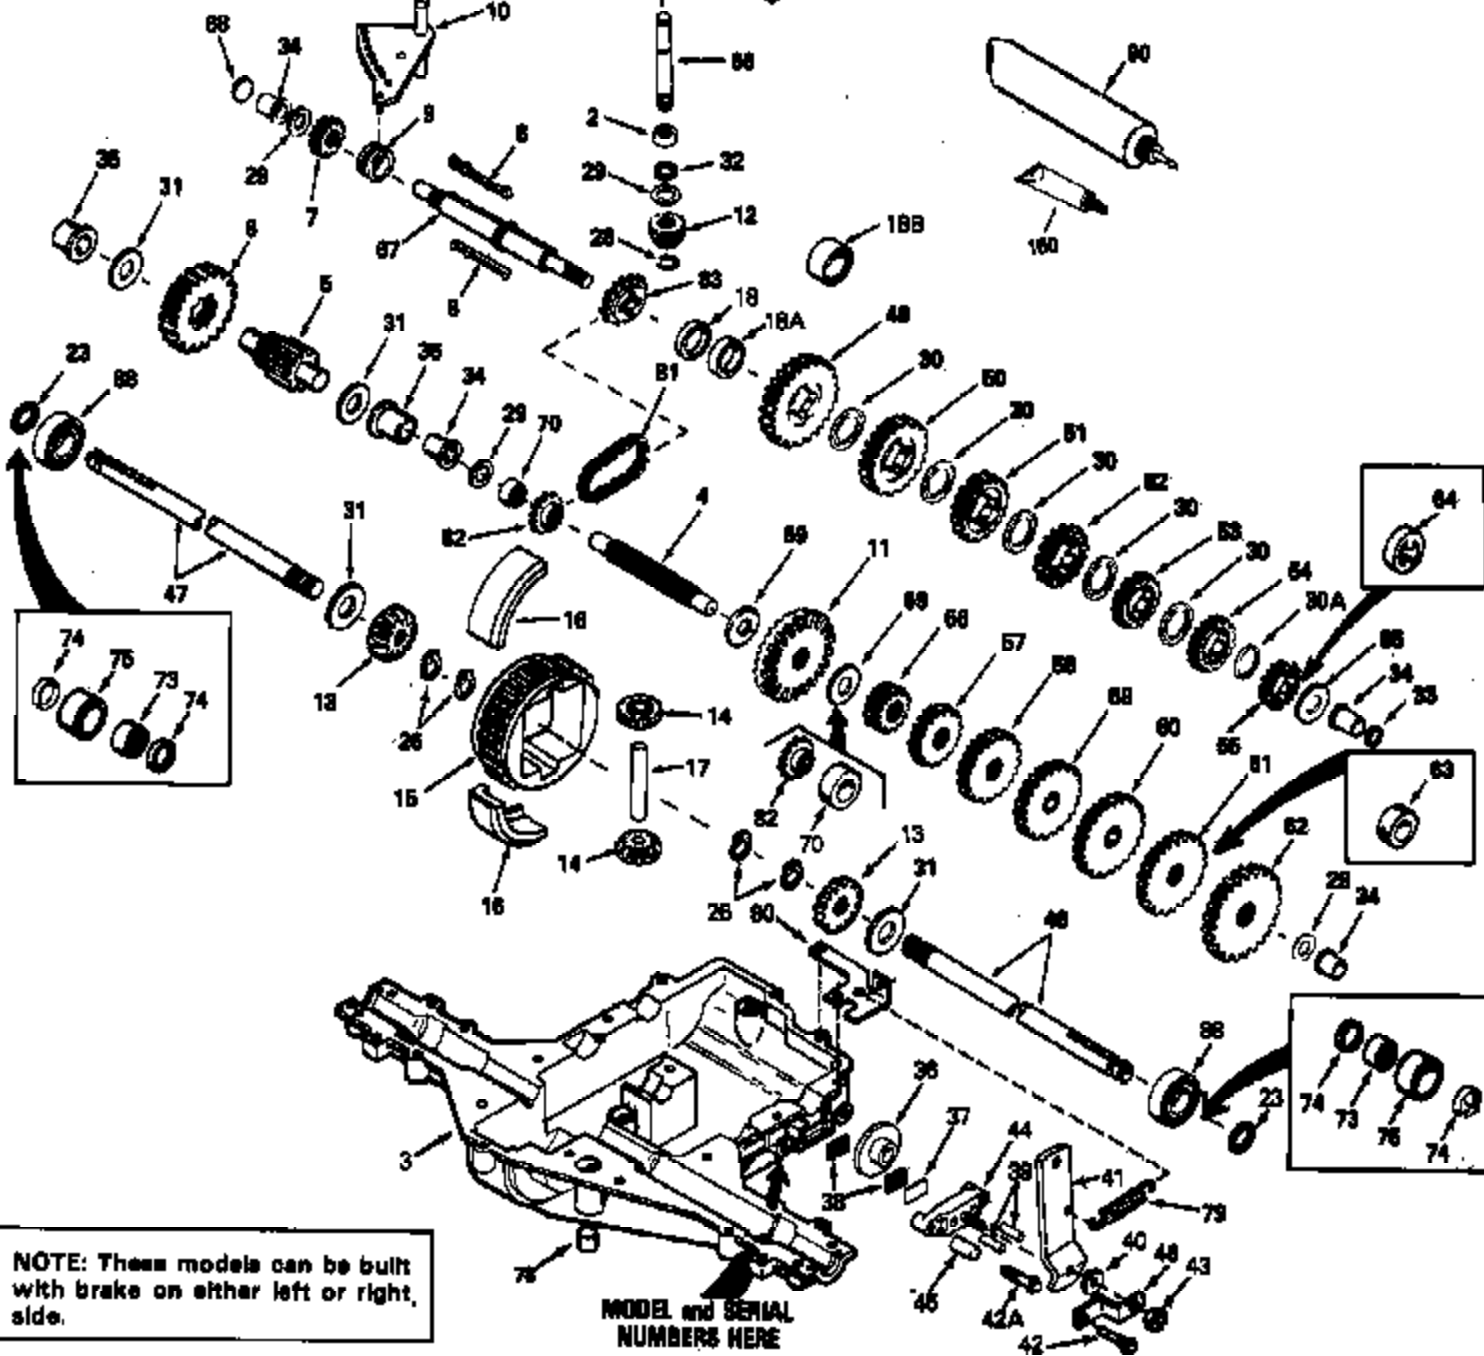

ILLUSTRATION SHOWS TYPICAL PARTS ONLY. ORDER BY PART NUMBER. PARTS NOT LISTED ARE SUPPLIED BY OEM.

47

47A

47B

48

48A

48B

NOTE: These models can be built with brake on either left or right side.

MODEL and SERIAL NUMBERS HERE

Ref #	Part Number	Qty	Description
1	772094		Transaxle Cover
2	780086A		Needle Bearing
3	770082		Transaxle Case
4	776260A		Countershaft
5	776219A		Output Shaft & Pinion
6	778139		Output Gear
7	778136		Spur Gear (15 teeth-steel)
8	792123A		Key
9	784216		Shifter Collar
10	784337A		Shift Rod & Fork
11	778137A		Bevel Gear (42 teeth)
12	778113A		Input Bevel Pinion
13	778166	920-920-020	Bevel Gear (Steel)
14	778131	Peerless	Bevel Pinion Gear (Steel)
15	778165		Ring Gear
16	786101		Bearing Block
17	786040		Drive Pin
18	786121		Neutral Spacer (.350/.340 thick)
18A	786121		Neutral Spacer (.350/.340 thick)
20	792077A		Steel Ball, 5/16" dia.
21	792078		Set Screw, 3/8-16 x 3/8"
22	792079		Spring
23	788061		Seal Ring
25	792073A		Screw, 1/4-20 x 1-1/4"
26	792125		Retainer Ring
27	792035		Retainer Ring
28	788040		Retainer Ring
29	780072		Thrust Washer
30	780108		Thrust Washer
31	780001		Washer
32	792001		"O" Ring
33	788051A		Square Cut Seal
34	780105A		Flanged Bushing
35	780118A		Flanged Bushing
36	790003		Brake Disk
37	790007		Brake Pad Plate
38	799021		Brake Pad (Pkg. of 2)
39	786026		Dowel Pin
40	792076A		Flat Washer
41	790013		Brake Lever
42A	792073A		Screw, 1/4-20 x 1-1/4"
42	792073A		Screw, 1/4-20 x 1-1/4"
43	792075		Lock Nut, 5/16-24
44	790025		Brake Pad Holder
46	786086		Brake Lever Bracket
47	774688		Axle (11-5/8" long) (Incl. 26)
48	774747		Axle (16-1/4" long)
49	778215		Spur Gear (37 teeth)
50	778125		Spur Gear (35 teeth)
51	778124A		Spur Gear (30 teeth)
52	778123A		Spur Gear (25 teeth)
53	778121A		Spur Gear (20 teeth)
56	778230		Spur Gear (12 teeth-steel)
57	778151		Spur Gear (15 teeth)
58	778126A		Spur Gear (20 teeth)
59	778127A		Spur Gear (25 teeth)