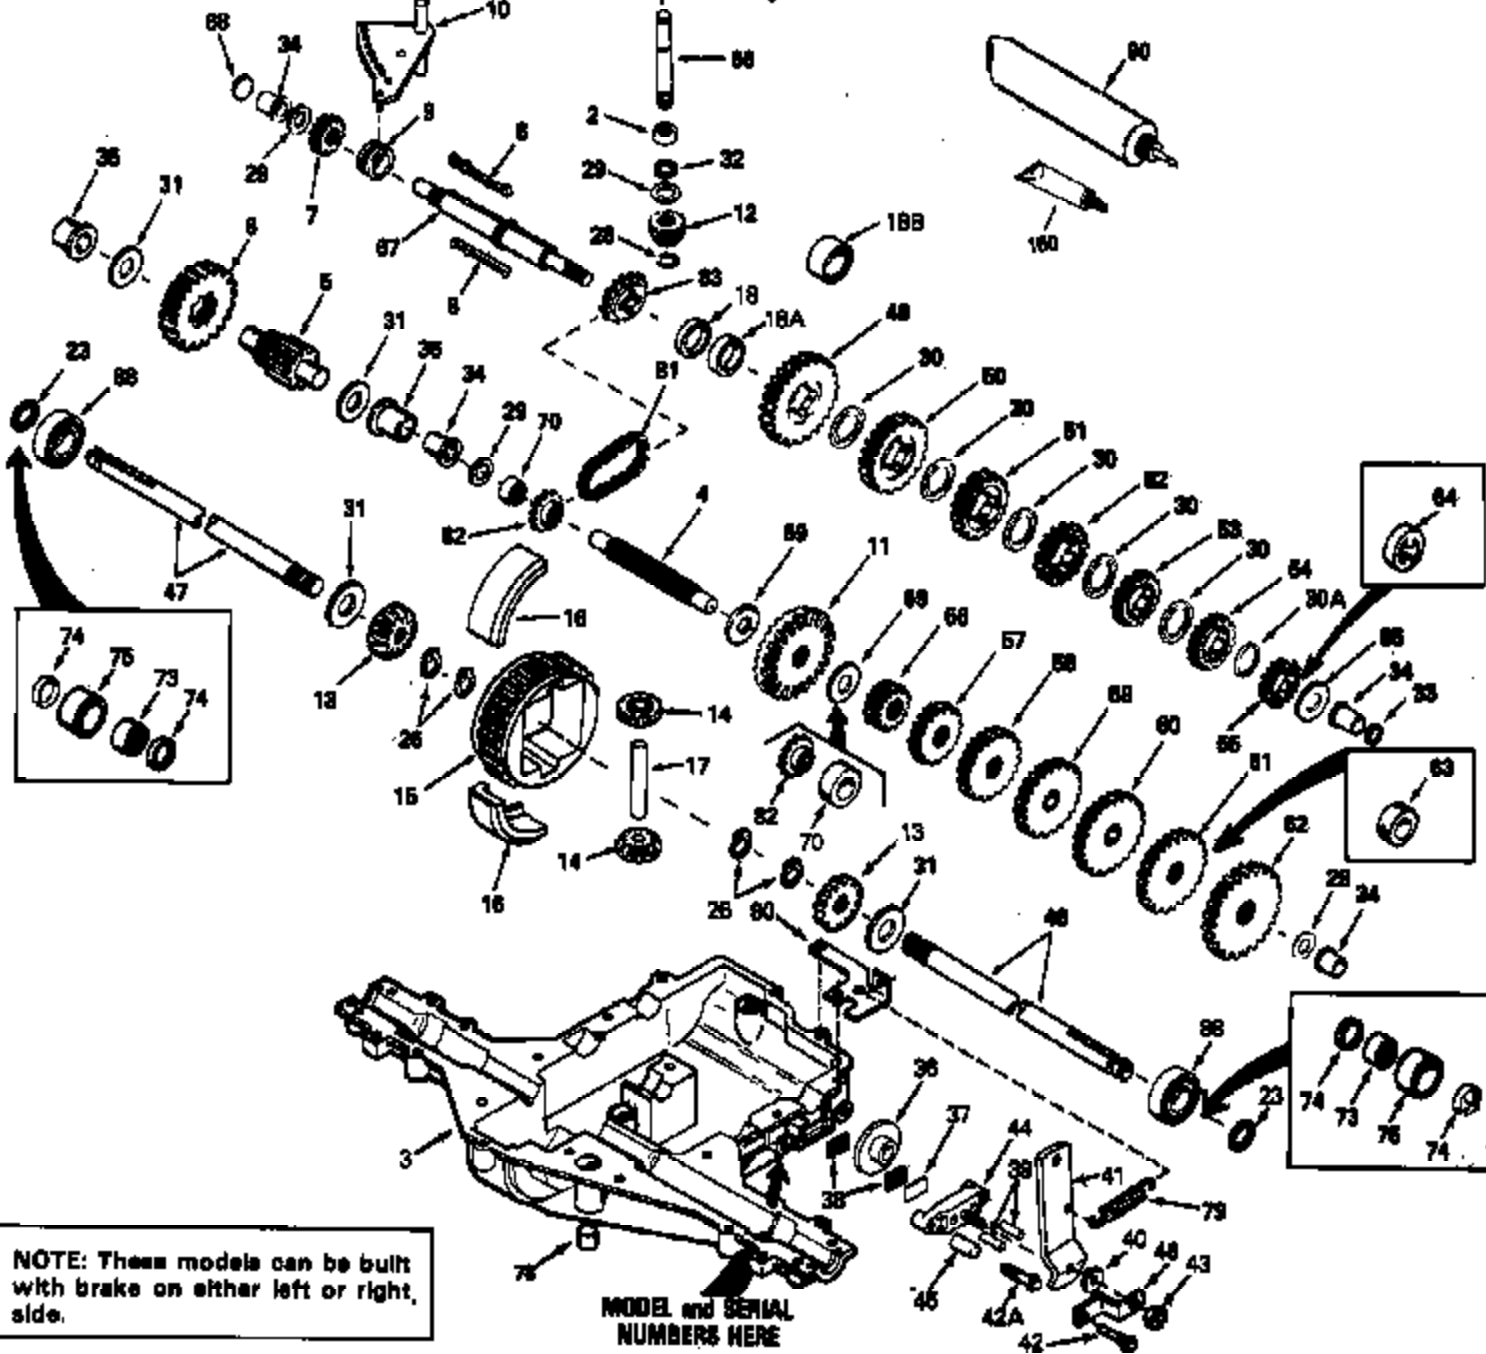

ILLUSTRATION SHOWS TYPICAL PARTS ONLY. ORDER BY PART NUMBER. PARTS NOT LISTED ARE SUPPLIED BY OEM.

47

47A

47B

48

48A

48B

NOTE: These models can be built with brake on either left or right side.

MODEL and SERIAL NUMBERS HERE

Ref #	Part Number	Qty	Description
1	772094		Transaxle Cover
2	780086A		Needle Bearing
3	770082		Transaxle Case
4	776260A		Countershaft
5	776219A		Output Shaft & Pinion
6	778139		Output Gear
7	778136		Spur Gear (15 teeth-steel)
8	792123A		Key
9	784216		Shifter Collar
10	784345		Shift Rod & Fork
11	778229		Bevel Gear (42 teeth-steel)
12	778113A		Input Bevel Pinion
13	778221	920-920-019	Bevel Gear
14	778068	Peerless	Bevel Pinion Gear
15	778165		Ring Gear
16	786101		Bearing Block
17	786040		Drive Pin
18B	786102		Neutral Spacer (.700/.690 thick) NOTE: Instead of one (1) No.786102 spacer, some early production models may have been built with two (2) No.786121 spacers.
20	792077A		Steel Ball, 5/16" dia.
21	792078		Set Screw, 3/8-16 x 3/8"
22	792079		Spring
23	788061		Seal Ring
25	792073A		Screw, 1/4-20 x 1-1/4"
26	792125		Retainer Ring
27	792035		Retainer Ring
28	788040		Retainer Ring
29	780072		Thrust Washer
30	780108		Thrust Washer
31	780001		Washer
32	792001		"O" Ring
33	788051A		Square Cut Seal
34	780105A		Flanged Bushing
35	780118A		Flanged Bushing
36	790003		Brake Disk
37	790007		Brake Pad Plate
38	799021		Brake Pad (Pkg. of 2)
39	786026		Dowel Pin
40	792076A		Flat Washer
41	790004		Brake Lever
42	792073A		Screw, 1/4-20 x 1-1/4"
42A	792085A		Screw, 1/4-20 x 2-1/4"
43	792075		Lock Nut, 5/16-24
44	790025		Brake Pad Holder
45	786066		Spacer (1/2" OD x 17/64" ID x 1" long)
46	786086		Brake Lever Bracket
47	774686		Axle (11-5/16" long)
48	774687		Axle (15-7/8" long)
49	778183		Spur Gear (35 teeth)
50	778124A		Spur Gear (30 teeth)
51	778250		Spur Gear (27 teeth)
52	778123A		Spur Gear (25 teeth)
53	778121A		Spur Gear (20 teeth)
56	778193		Spur Gear (15 teeth)