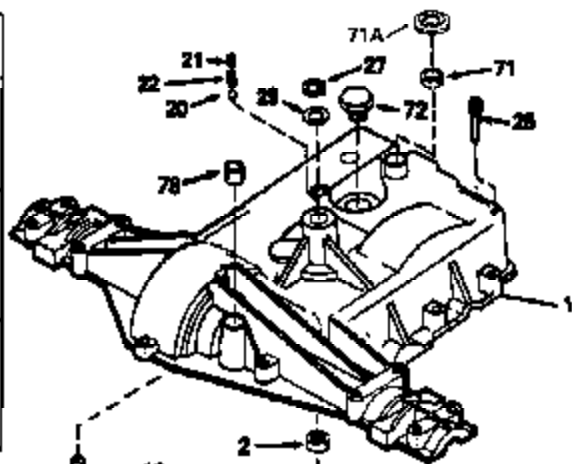

ILLUSTRATION SHOWS TYPICAL PARTS ONLY. ORDER BY PART NUMBER. PARTS NOT LISTED ARE SUPPLIED BY OEM.

47

47A

47B

48

48A

48B

NOTE: These models can be built with brake on either left or right side.

MODEL and SERIAL NUMBERS HERE

Ref #	Part Number	Qty	Description
1	772094		Transaxle Cover
2	780086A		Needle Bearing
3	770082		Transaxle Case
4	776260A		Countershaft
5	776219A		Output Shaft & Pinion
6	778139		Output Gear
7	778136		Spur Gear (15 teeth-steel)
8	792123A		Key
9	784216		Shifter Collar
10	784345		Shift Rod & Fork
11	778229		Bevel Gear (42 teeth-steel)
12	778113A		Input Bevel Pinion
13	778221	920-920-019	Bevel Gear
14	778068	Peerless	Bevel Pinion Gear
15	778165		Ring Gear
16	786101		Bearing Block
17	786040		Drive Pin
18B	786102		Neutral Spacer (.700/.690 thick) NOTE: Instead of one (1) No.786102 spacer, some early production models may have been built with two (2) No.786121 spacers.
20	792077A		Steel Ball, 5/16" dia.
21	792078		Set Screw, 3/8-16 x 3/8"
22	792079		Spring
23	788061		Seal Ring
25	792073A		Screw, 1/4-20 x 1-1/4"
26	792125		Retainer Ring
27	792035		Retainer Ring
28	788040		Retainer Ring
29	780072		Thrust Washer
30	780108		Thrust Washer
31	780001		Washer
32	792001		"O" Ring
33	788051A		Square Cut Seal
34	780105A		Flanged Bushing
35	780118A		Flanged Bushing
36	790003		Brake Disk
37	790007		Brake Pad Plate
38	799021		Brake Pad (Pkg. of 2)
39	786026		Dowel Pin
40	792076A		Flat Washer
41	790004		Brake Lever
42	792073A		Screw, 1/4-20 x 1-1/4"
42A	792085A		Screw, 1/4-20 x 2-1/4"
43	792075		Lock Nut, 5/16-24
44	790025		Brake Pad Holder
45	786066		Spacer (1/2" OD x 17/64" ID x 1" long)
46	786086		Brake Lever Bracket
47	774686		Axle (11-5/16" long)
48	774687		Axle (15-7/8" long)
49	778183		Spur Gear (35 teeth)
50	778124A		Spur Gear (30 teeth)
51	778250		Spur Gear (27 teeth)
52	778123A		Spur Gear (25 teeth)
53	778121A		Spur Gear (20 teeth)
56	778193		Spur Gear (15 teeth)