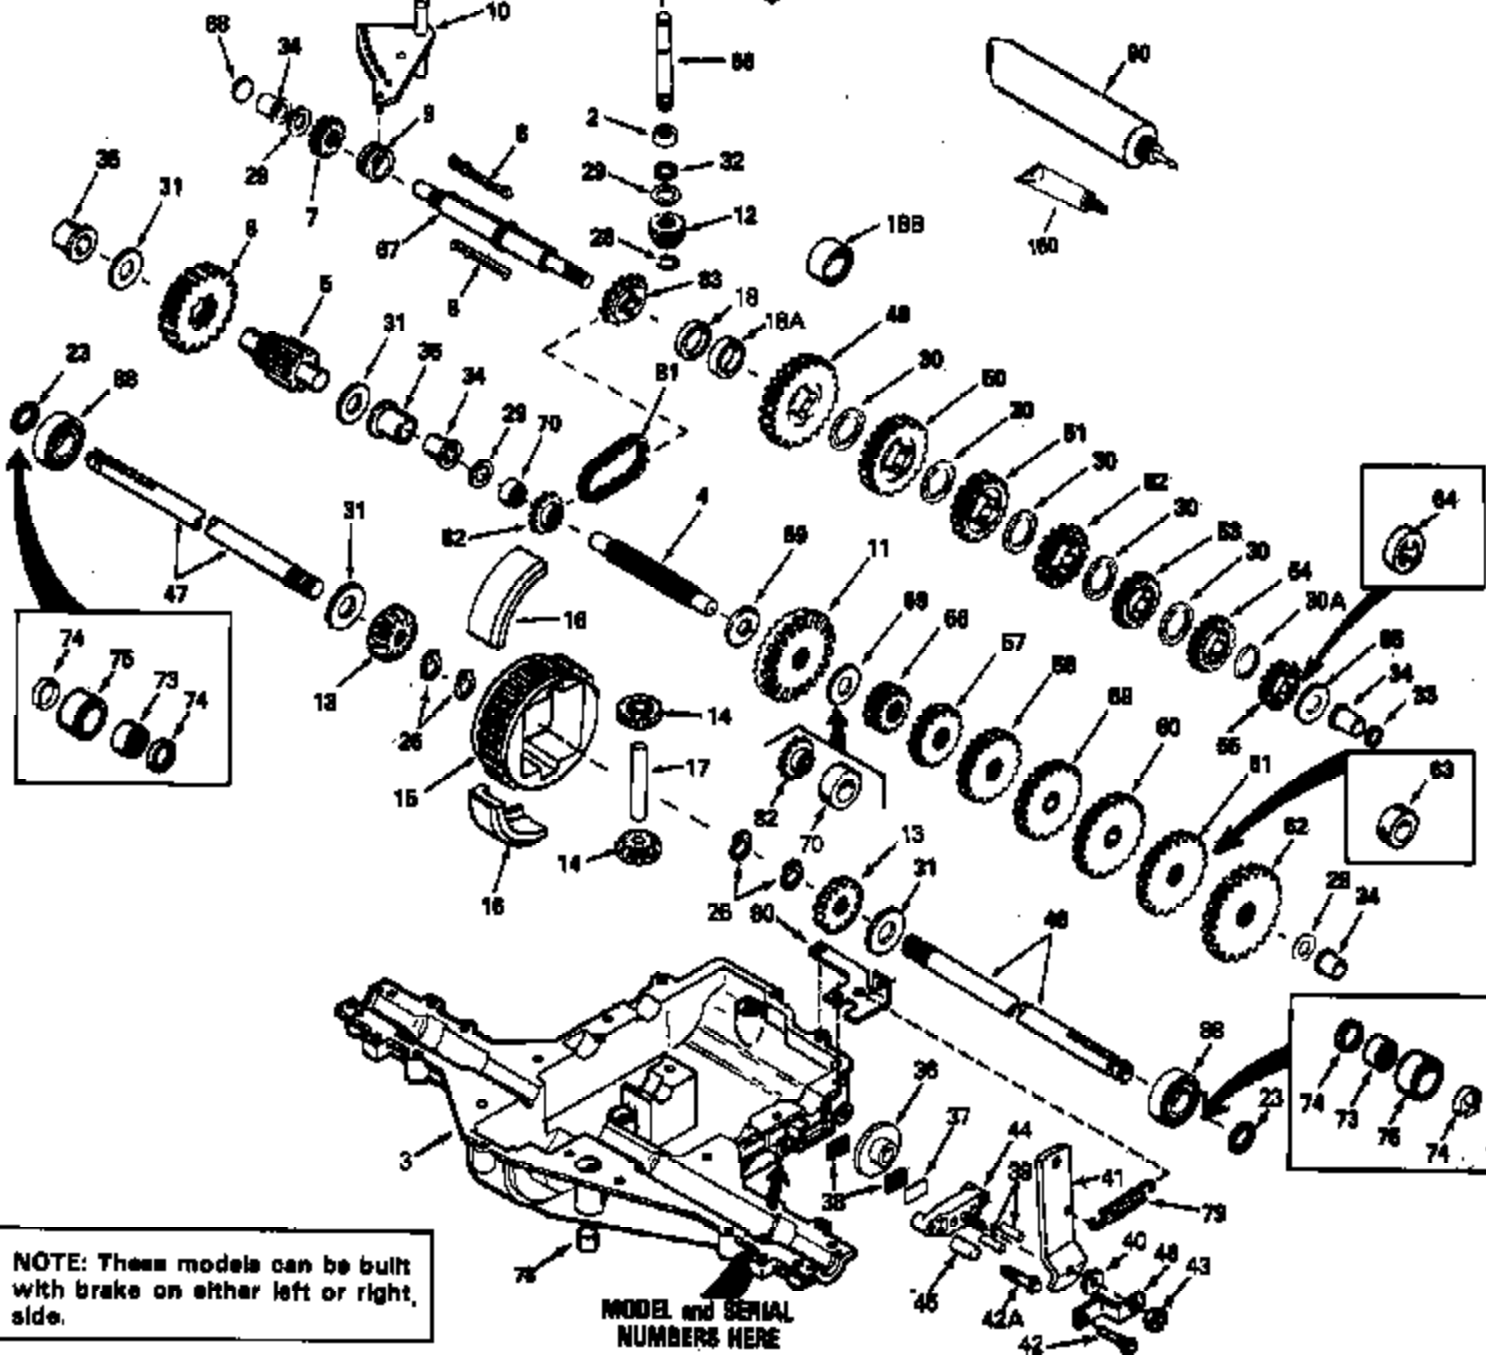

ILLUSTRATION SHOWS TYPICAL PARTS ONLY. ORDER BY PART NUMBER. PARTS NOT LISTED ARE SUPPLIED BY OEM.

47

47A

47B

48

48A

48B

NOTE: These models can be built with brake on either left or right side.

MODEL and SERIAL NUMBERS HERE

Ref #	Part Number	Qty	Description
1	772094		Transaxle Cover
2	780086A		Needle Bearing
3	770082		Transaxle Case
4	776260A		Countershaft
5	776219A		Output Shaft & Pinion
6	778139		Output Gear
7	778136		Spur Gear (15 teeth-steel)
8	792123A		Key
9	784216		Shifter Collar
10	784346		Shift Rod & Fork
11	778229		Bevel Gear (42 teeth-steel)
12	778113A		Input Bevel Pinion
13	778221	920-920-018	Bevel Gear
14	778068	Peerless	Bevel Pinion Gear
15	778165		Ring Gear
16	786101		Bearing Block
17	786040		Drive Pin
18B	786102		Neutral Spacer (.700/.690 thick) NOTE: Instead of one (1) No.786102 spacer, some early production models may have been built with two (2) No.786121 spacers.
20	792077A		Steel Ball, 5/16" dia.
21	792078		Set Screw, 3/8-16 x 3/8"
22	792079		Spring
23	788061		Seal Ring
25	792073A		Screw, 1/4-20 x 1-1/4"
26	792125		Retainer Ring
27	792035		Retainer Ring
28	788040		Retainer Ring
29	780072		Thrust Washer
30	780108		Thrust Washer
31	780001		Washer
32	792001		"O" Ring
33	788051A		Square Cut Seal
34	780105A		Flanged Bushing
35	780118A		Flanged Bushing
36	790003		Brake Disk
37	790007		Brake Pad Plate
38	799021		Brake Pad (Pkg. of 2)
39	786026		Dowel Pin
40	792076A		Flat Washer
41	790004		Brake Lever
42	792073A		Screw, 1/4-20 x 1-1/4"
42A	792085A		Screw, 1/4-20 x 2-1/4"
43	792075		Lock Nut, 5/16-24
44	790025		Brake Pad Holder
45	786066		Spacer (1/2" OD x 17/64" ID x 1" long)
46	786086		Brake Lever Bracket
47	774686		Axle (11-5/16" long)
48	774687		Axle (15-7/8" long)
49	778215		Spur Gear (37 teeth)
50	778183		Spur Gear (35 teeth)
51	778185		Spur Gear (30 teeth)
52	778244		Spur Gear (27 teeth)
53	778187		Spur Gear (25 teeth)
54	778190		Spur Gear (22 teeth)