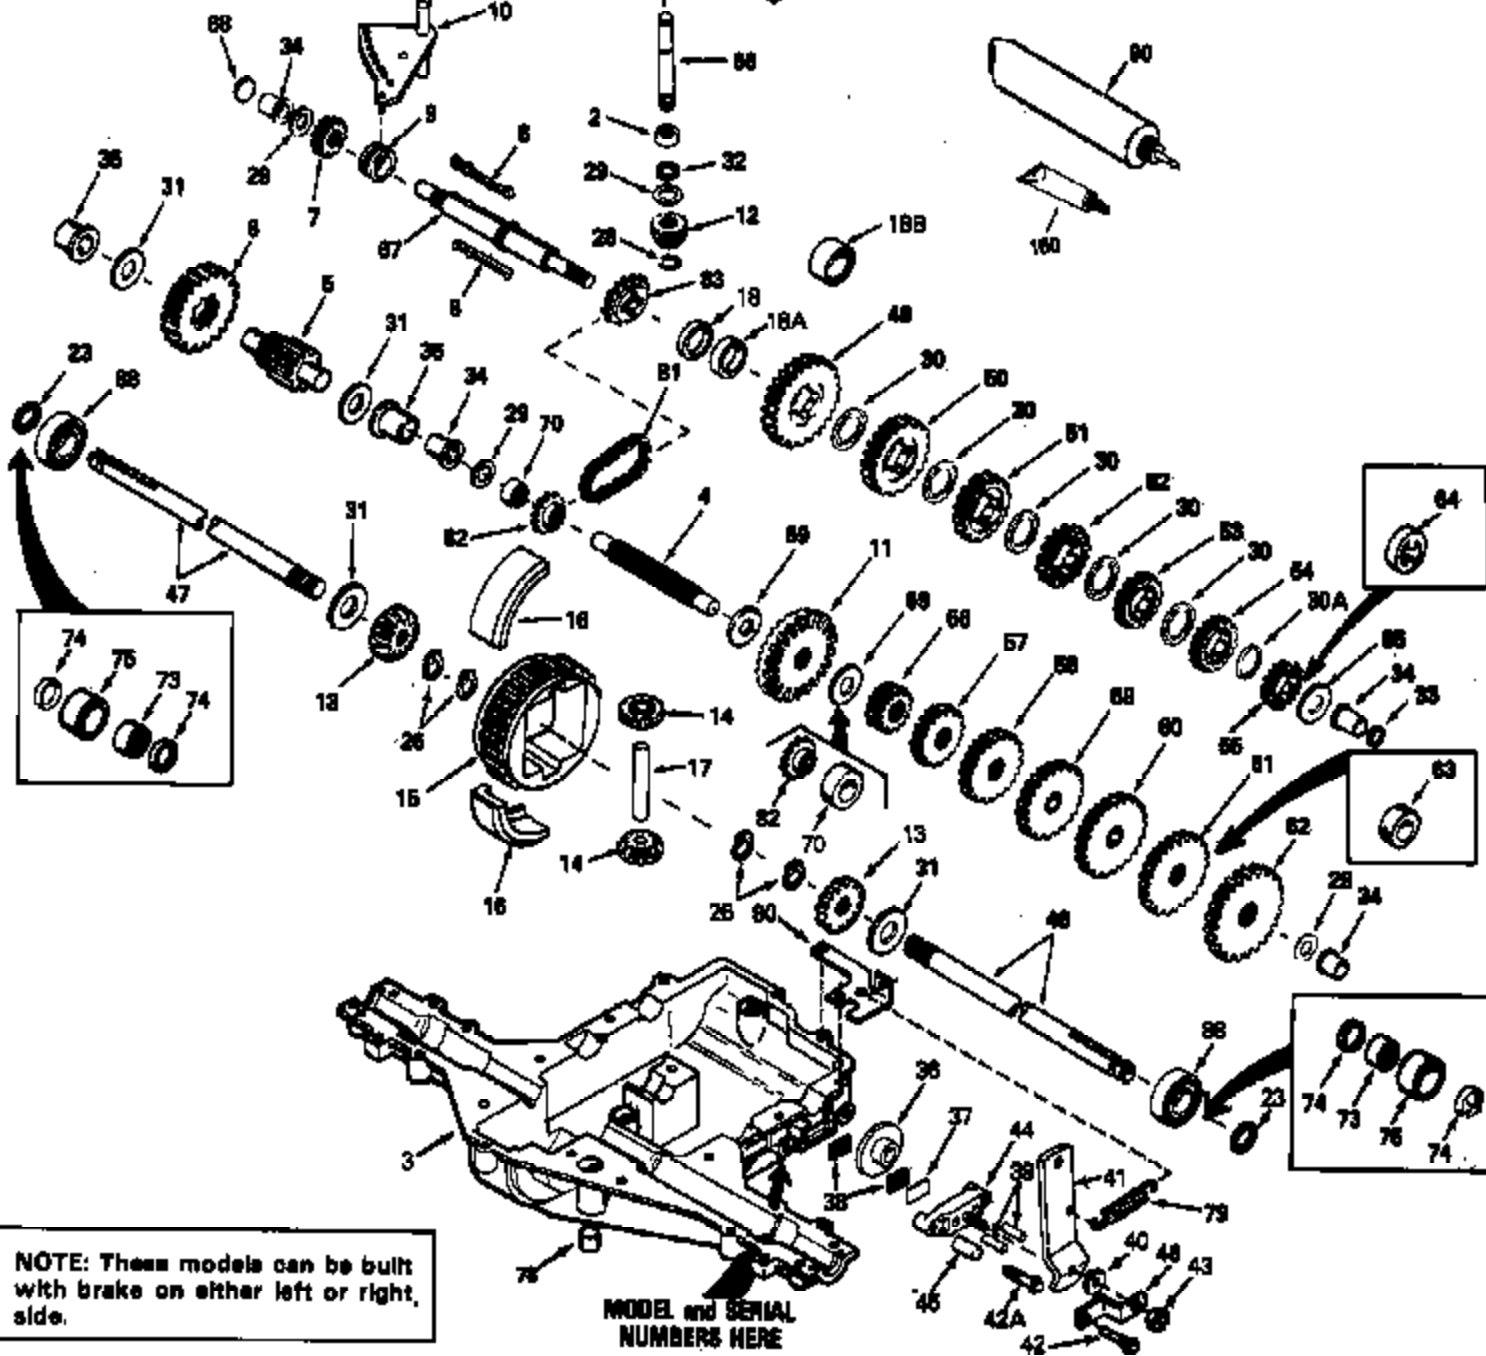

ILLUSTRATION SHOWS TYPICAL PARTS ONLY. ORDER BY PART NUMBER. PARTS NOT LISTED ARE SUPPLIED BY OEM.

47

47A

47B

48

48A

48B

NOTE: These models can be built with brake on either left or right side.

MODEL and SERIAL NUMBERS HERE

Ref #	Part Number	Qty	Description
1	772110		Transaxle Cover
2	780086A		Needle Bearing
3	770082		Transaxle Case
4	776260A		Countershaft
5	776219A		Output Shaft & Pinion
6	778139		Output Gear
7	778136		Spur Gear (15 teeth-steel)
8	792123A		Key
9	784216		Shifter Collar
10	784337A		Shift Rod & Fork
11	778229		Bevel Gear (42 teeth-steel)
12	778113A		Input Bevel Pinion
13	778221	920-920-017	Bevel Gear
14	778068	Peerless	Bevel Pinion Gear
15	778165		Ring Gear
16	786101		Bearing Block
17	786040		Drive Pin
18B	786102		Neutral Spacer (.700/.690 thick) NOTE: Instead of one (1) No.786102 spacer, some early production models may have been built with two (2) No.786121 spacers.
20	792077A		Steel Ball, 5/16" dia.
21	792078		Set Screw, 3/8-16 x 3/8"
22	792079		Spring
23	788061		Seal Ring
25	792073A		Screw, 1/4-20 x 1-1/4"
26	792125		Retainer Ring
27	792035		Retainer Ring
28	788040		Retainer Ring
29	780072		Thrust Washer
30	780108		Thrust Washer
31	780001		Washer
32	792001		"O" Ring
33	788051A		Square Cut Seal
34	780105A		Flanged Bushing
35	780118A		Flanged Bushing
36	790003		Brake Disk
37	790007		Brake Pad Plate
38	799021		Brake Pad (Pkg. of 2)
39	786026		Dowel Pin
40	792076A		Flat Washer
41	790015		Brake Lever
42	792073A		Screw, 1/4-20 x 1-1/4"
42A	792085A		Screw, 1/4-20 x 2-1/4"
43	792075		Lock Nut, 5/16-24
44	790025		Brake Pad Holder
45	786066		Spacer (1/2" OD x 17/64" ID x 1" long)
46	786086		Brake Lever Bracket
47	774808		Axle (11-15/16" long)
48	774809		Axle (16-1/2" long)
49	778215		Spur Gear (37 teeth)
50	778251		Spur Gear (34 teeth-steel)
51	778124A		Spur Gear (30 teeth)
52	778250		Spur Gear (27 teeth)
53	778122A		Spur Gear (22 teeth)
56	778230		Spur Gear (12 teeth-steel)