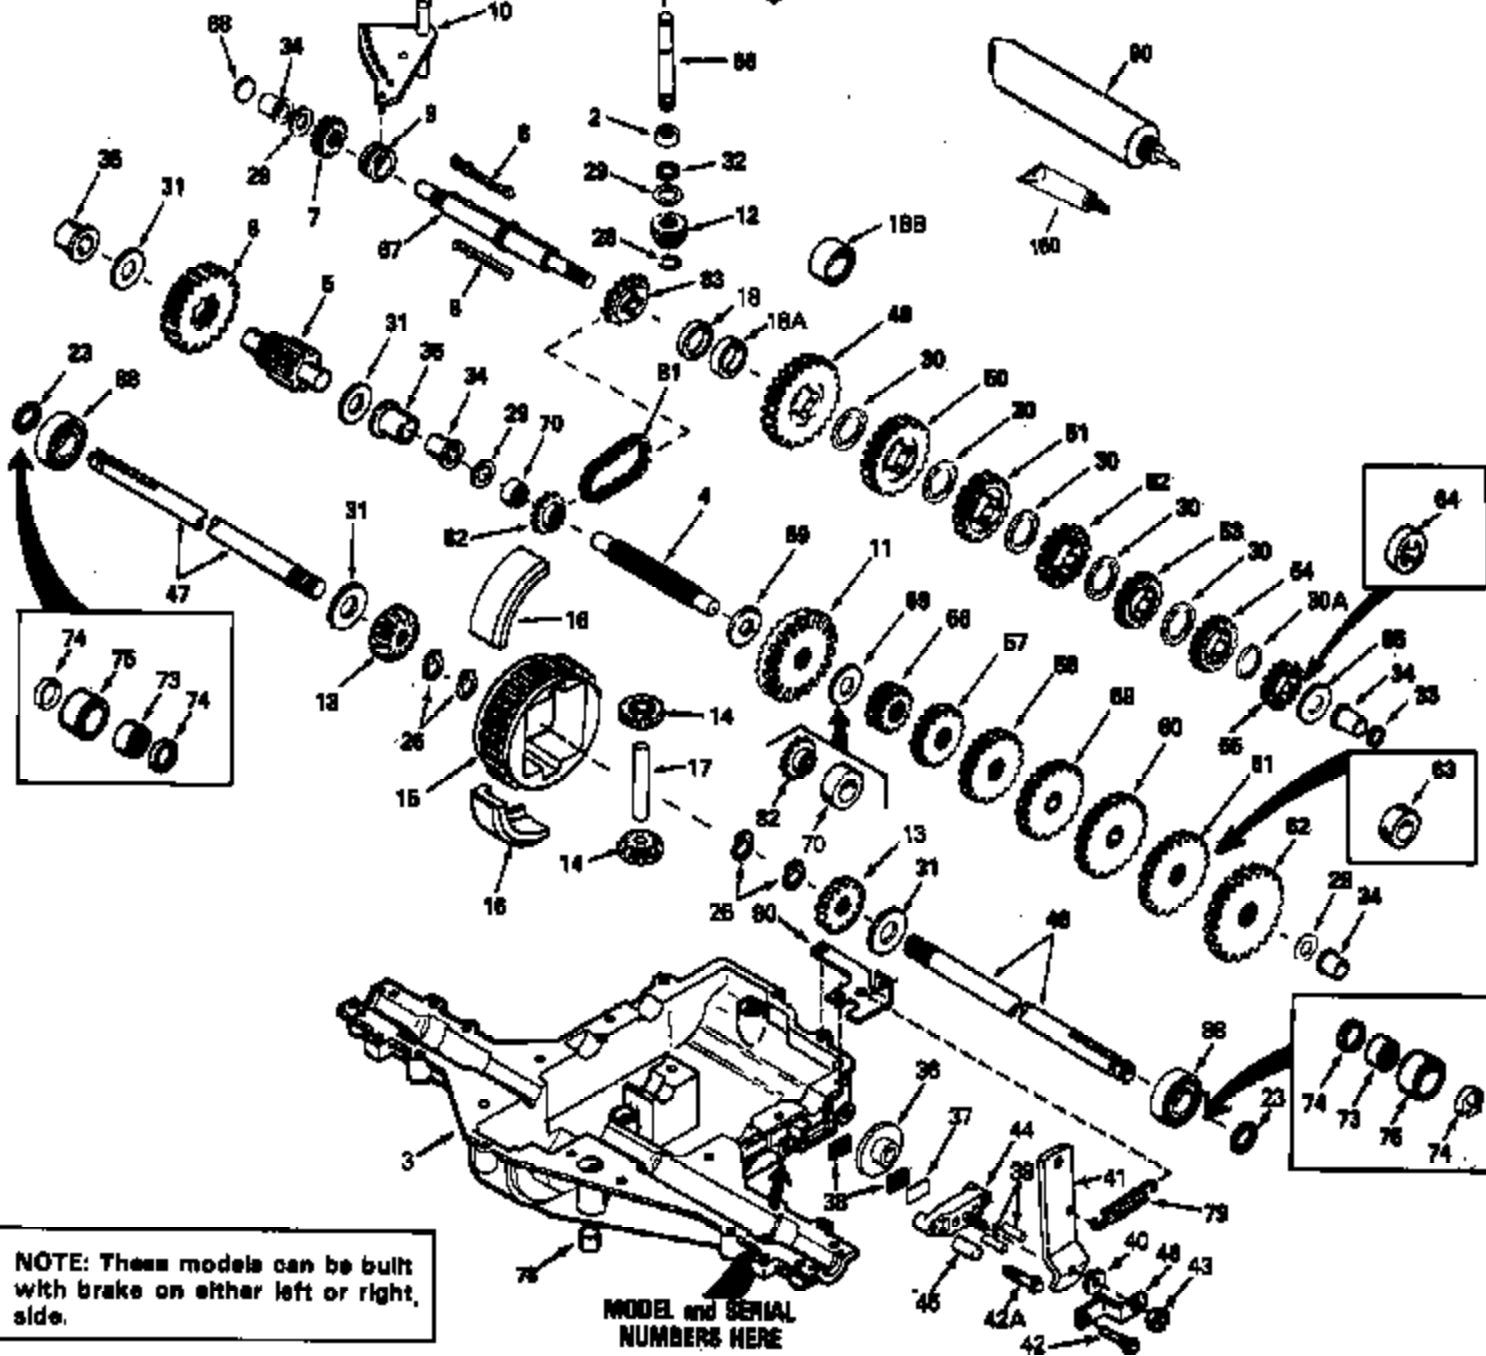

ILLUSTRATION SHOWS TYPICAL PARTS ONLY. ORDER BY PART NUMBER. PARTS NOT LISTED ARE SUPPLIED BY OEM.

47

47A

47B

48

48A

48B

NOTE: These models can be built with brake on either left or right side.

MODEL and SERIAL NUMBERS HERE

Ref #	Part Number	Qty	Description
1	772094		Transaxle Cover
2	780086A		Needle Bearing
3	770082		Transaxle Case
4	776260A		Countershaft
5	776219A		Output Shaft & Pinion
6	778139		Output Gear
7	778136		Spur Gear (15 teeth-steel)
8	792123A		Key
9	784216		Shifter Collar
10	784337A		Shift Rod & Fork
11	778229		Bevel Gear (42 teeth-steel)
12	778113A		Input Bevel Pinion
13	778221	920-920-016	Bevel Gear
14	778068	Peerless	Bevel Pinion Gear
15	778165		Ring Gear
16	786101		Bearing Block
17	786040		Drive Pin
18B	786102		Neutral Spacer (.700/.690 thick) NOTE: Instead of one (1) No.786102 spacer, some early production models may have been built with two (2) No.786121 spacers.
20	792077A		Steel Ball, 5/16" dia.
21	792078		Set Screw, 3/8-16 x 3/8"
22	792079		Spring
23	788061		Seal Ring
25	792073A		Screw, 1/4-20 x 1-1/4"
26	792125		Retainer Ring
27	792035		Retainer Ring
28	788040		Retainer Ring
29	780072		Thrust Washer
30	780108		Thrust Washer
31	780001		Washer
32	792001		"O" Ring
33	788051A		Square Cut Seal
34	780105A		Flanged Bushing
35	780118A		Flanged Bushing
36	790003		Brake Disk
37	790007		Brake Pad Plate
38	799021		Brake Pad (Pkg. of 2)
39	786026		Dowel Pin
40	792076A		Flat Washer
41	790004		Brake Lever
42	792073A		Screw, 1/4-20 x 1-1/4"
42A	792085A		Screw, 1/4-20 x 2-1/4"
43	792075		Lock Nut, 5/16-24
44	790025		Brake Pad Holder
45	786066		Spacer (1/2" OD x 17/64" ID x 1" long)
46	786086		Brake Lever Bracket
47A	774793		Axle (11-3/8" long)
48A	774794		Axle (16" long)
49	778215		Spur Gear (37 teeth)
50	778124A		Spur Gear (30 teeth)
51	778123A		Spur Gear (25 teeth)
52	778122A		Spur Gear (22 teeth)
53	778121A		Spur Gear (20 teeth)
56	778230		Spur Gear (12 teeth-steel)