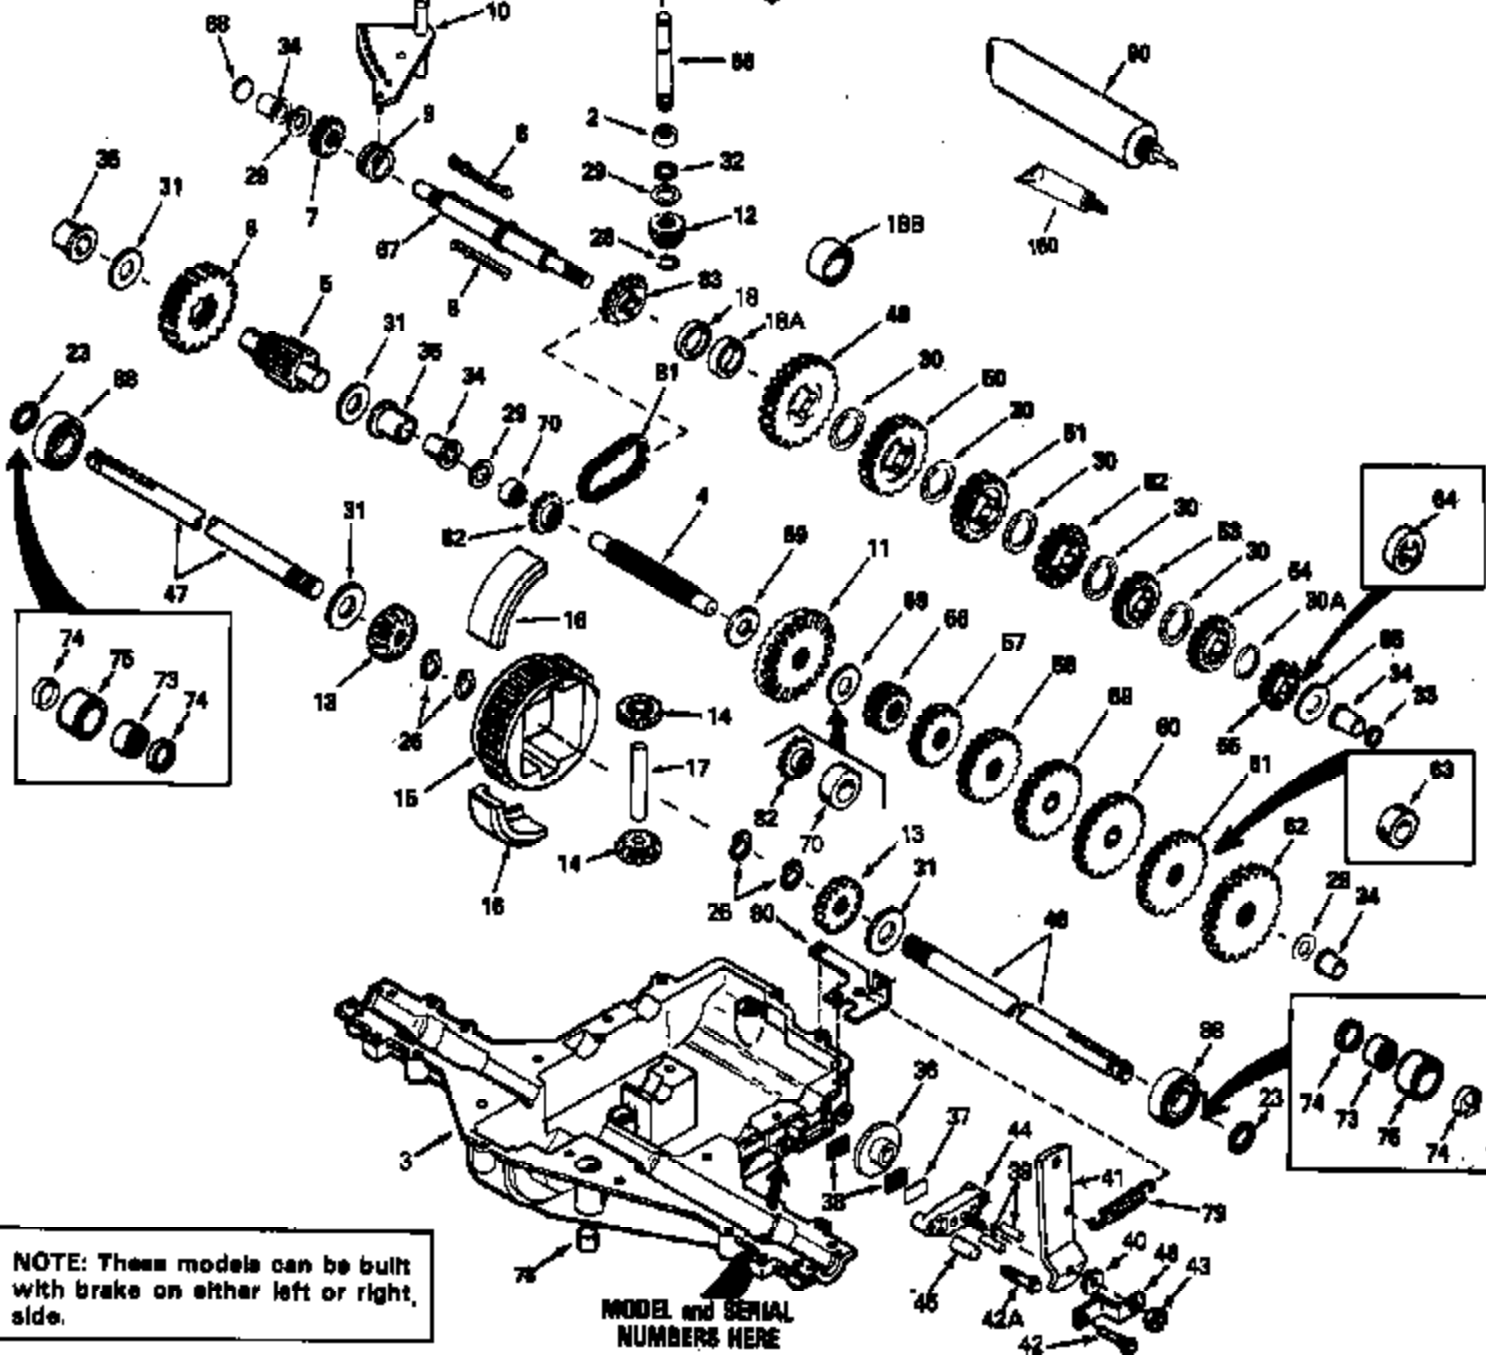

ILLUSTRATION SHOWS TYPICAL PARTS ONLY. ORDER BY PART NUMBER. PARTS NOT LISTED ARE SUPPLIED BY OEM.

47

47A

47B

48

48A

48B

NOTE: These models can be built with brake on either left or right side.

MODEL and SERIAL NUMBERS HERE

Ref #	Part Number	Qty	Description
1	772094		Transaxle Cover
2	780086A		Needle Bearing
3	770082		Transaxle Case
4	776260A		Countershaft
5	776219A		Output Shaft & Pinion
6	778139		Output Gear
7	778136		Spur Gear (15 teeth-steel)
8	792123A		Key
9	784216		Shifter Collar
10	784337A		Shift Rod & Fork
11	778229		Bevel Gear (42 teeth-steel)
12	778113A		Input Bevel Pinion
13	778221	920-920-015	Bevel Gear
14	778068	Peerless	Bevel Pinion Gear
15	778165		Ring Gear
16	786101		Bearing Block
17	786040		Drive Pin
18B	786102		Neutral Spacer (.700/.690 thick) NOTE: Instead of one (1) No.786102 spacer, some early production models may have been built with two (2) No.786121 spacers.
20	792077A		Steel Ball, 5/16" dia.
21	792078		Set Screw, 3/8-16 x 3/8"
22	792079		Spring
23	788061		Seal Ring
25	792073A		Screw, 1/4-20 x 1-1/4"
26	792125		Retainer Ring
27	792035		Retainer Ring
28	788040		Retainer Ring
29	780072		Thrust Washer
30	780108		Thrust Washer
31	780001		Washer
32	792001		"O" Ring
33	788051A		Square Cut Seal
34	780105A		Flanged Bushing
35	780118A		Flanged Bushing
36	790003		Brake Disk
37	790007		Brake Pad Plate
38	799021		Brake Pad (Pkg. of 2)
39	786026		Dowel Pin
40	792076A		Flat Washer
41	790013		Brake Lever
42A	792073A		Screw, 1/4-20 x 1-1/4"
42	792073A		Screw, 1/4-20 x 1-1/4"
43	792075		Lock Nut, 5/16-24
44	790025		Brake Pad Holder
46	786086		Brake Lever Bracket
47	774744		Axle (12-1/2" long)
48	774691		Axle (16-1/2" long)
49	778215		Spur Gear (37 teeth)
50	778124A		Spur Gear (30 teeth)
51	778123A		Spur Gear (25 teeth)
52	778122A		Spur Gear (22 teeth)
53	778121A		Spur Gear (20 teeth)
56	778230		Spur Gear (12 teeth-steel)
57	778126A		Spur Gear (20 teeth)