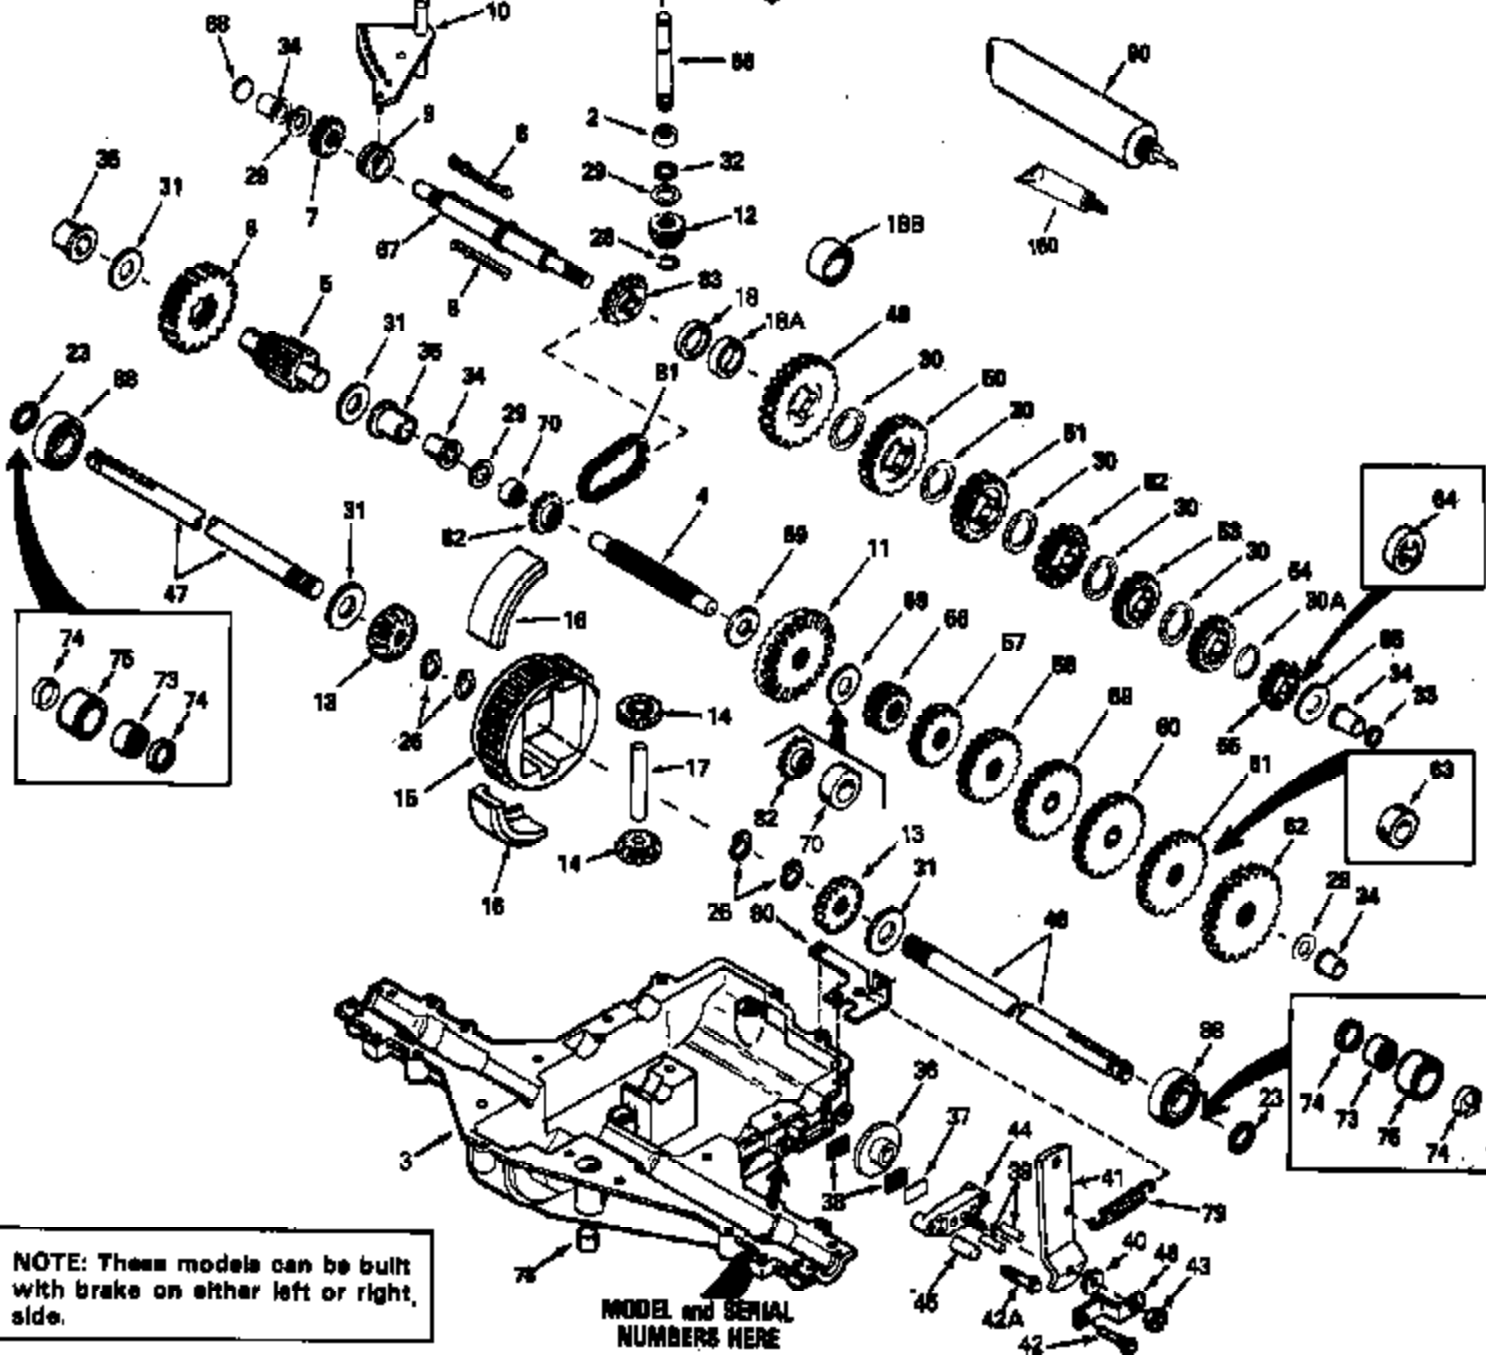

ILLUSTRATION SHOWS TYPICAL PARTS ONLY. ORDER BY PART NUMBER. PARTS NOT LISTED ARE SUPPLIED BY OEM.

47

47A

47B

48

48A

48B

NOTE: These models can be built with brake on either left or right side.

MODEL and SERIAL NUMBERS HERE

Ref #	Part Number	Qty	Description
1	772094		Transaxle Cover
2	780086A		Needle Bearing
3	770082		Transaxle Case
4	776260A		Countershaft
5	776219A		Output Shaft & Pinion
6	778139		Output Gear
7	778136		Spur Gear (15 teeth-steel)
8	792123A		Key
9	784216		Shifter Collar
10	784340		Shift Rod & Fork
11	778229		Bevel Gear (42 teeth-steel)
12	778113A		Input Bevel Pinion
13	778221	920-920-013	Bevel Gear
14	778068	Peerless	Bevel Pinion Gear
15	778165		Ring Gear
16	786101		Bearing Block
17	786040		Drive Pin
18A	786122		Neutral Spacer (.276/.268 thick)
18	786121		Neutral Spacer (.350/.340 thick)
20	792077A		Steel Ball, 5/16" dia.
21	792078		Set Screw, 3/8-16 x 3/8"
22	792079		Spring
23	788061		Seal Ring
25	792073A		Screw, 1/4-20 x 1-1/4"
26	792125		Retainer Ring
27	792035		Retainer Ring
28	788040		Retainer Ring
29	780072		Thrust Washer
30	780108		Thrust Washer
31	780001		Washer
32	792001		"O" Ring
33	788051A		Square Cut Seal
34	780105A		Flanged Bushing
35	780118A		Flanged Bushing
36	790003		Brake Disk
37	790007		Brake Pad Plate
38	799021		Brake Pad (Pkg. of 2)
39	786026		Dowel Pin
40	792076A		Flat Washer
41	790038		Brake Lever
42	792073A		Screw, 1/4-20 x 1-1/4"
42A	792085A		Screw, 1/4-20 x 2-1/4"
43	792075		Lock Nut, 5/16-24
44	790025		Brake Pad Holder
45	786067		Spacer (13/16" OD x 17/64" ID x 1" long)
46	786086		Brake Lever Bracket
47	774690		Axle (11-15/16" long)
48	774691		Axle (16-1/2" long)
49	778215		Spur Gear (37 teeth)
50	778125		Spur Gear (35 teeth)
51	778124A		Spur Gear (30 teeth)
52	778123A		Spur Gear (25 teeth)
53	778122A		Spur Gear (22 teeth)
54	778273		Spur Gear (19 teeth-steel)
56	778230		Spur Gear (12 teeth-steel)
57	778151		Spur Gear (15 teeth)