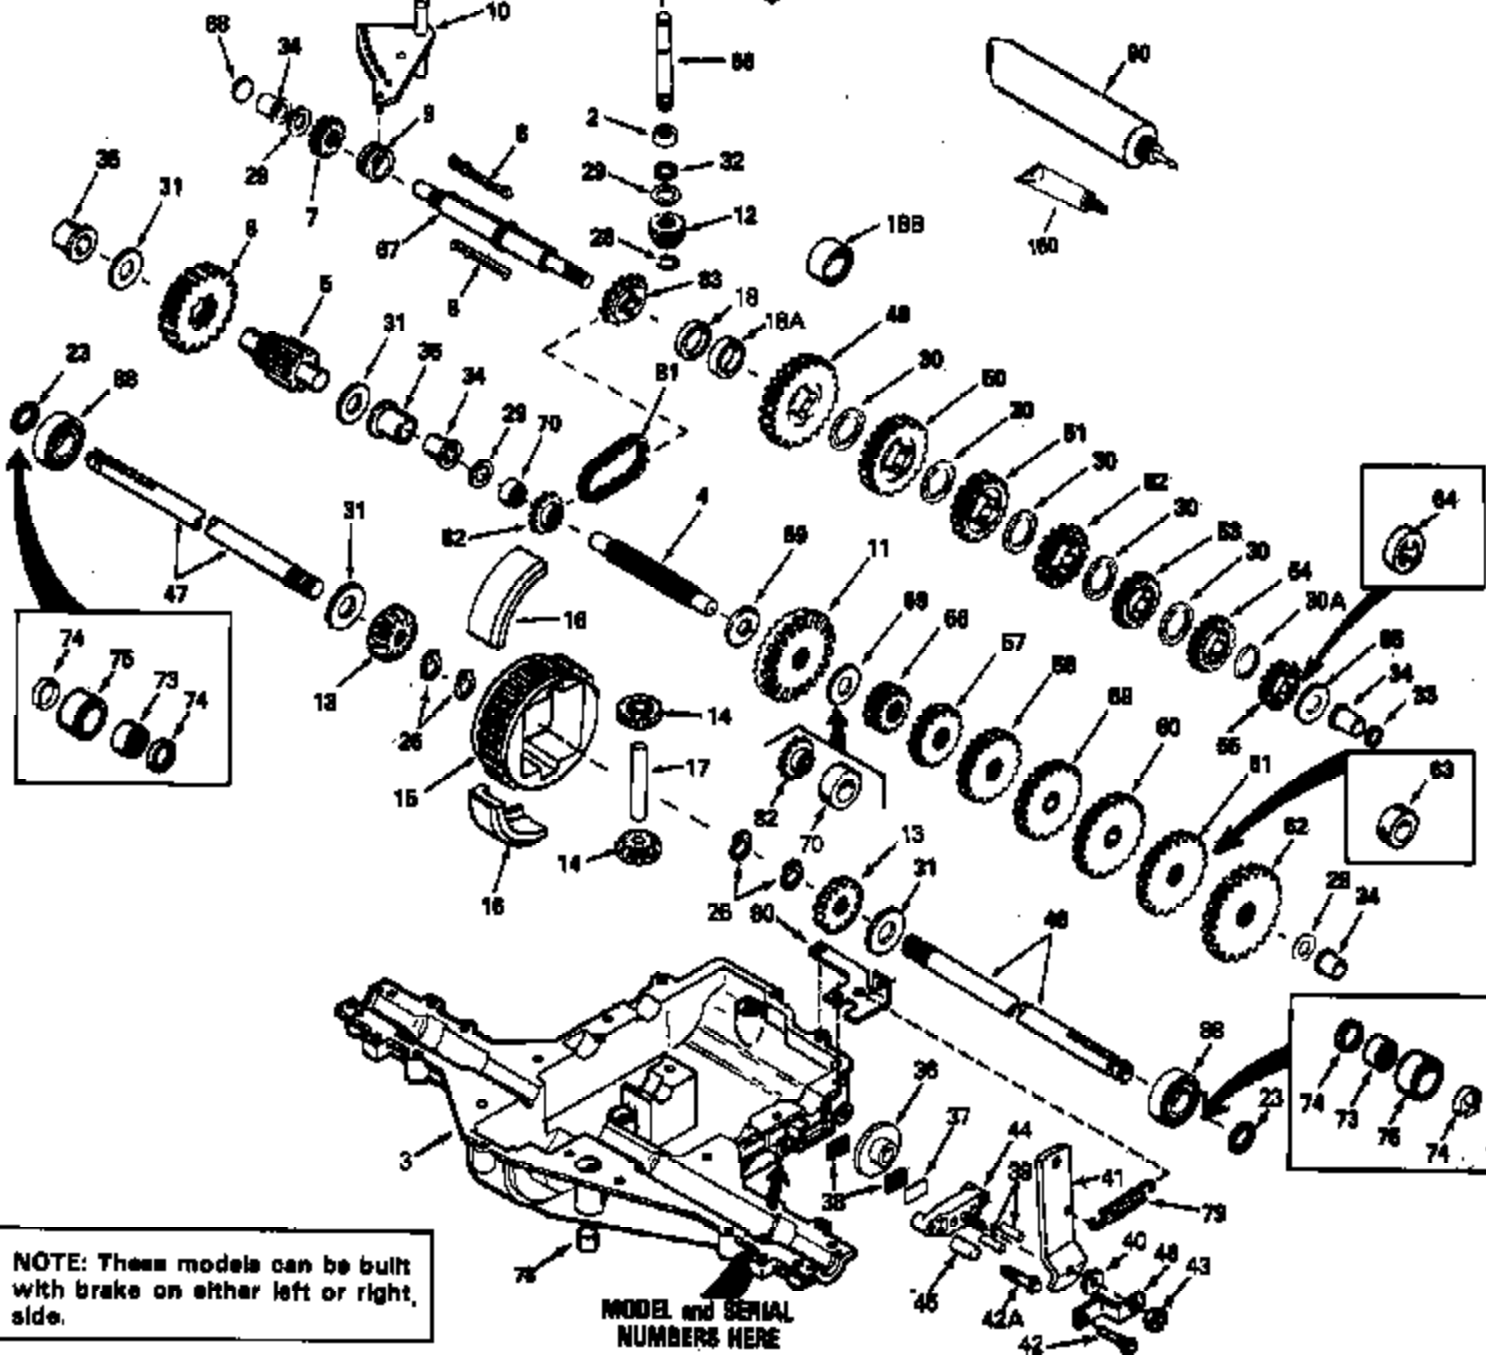

ILLUSTRATION SHOWS TYPICAL PARTS ONLY. ORDER BY PART NUMBER. PARTS NOT LISTED ARE SUPPLIED BY OEM.

47

47A

47B

48

48A

48B

NOTE: These models can be built with brake on either left or right side.

MODEL and SERIAL NUMBERS HERE

Ref #	Part Number	Qty	Description
1	772094		Transaxle Cover
2	780086A		Needle Bearing
3	770082		Transaxle Case
4	776260A		Countershaft
5	776219A		Output Shaft & Pinion
6	778139		Output Gear
7	778136		Spur Gear (15 teeth-steel)
8	792123A		Key
9	784216		Shifter Collar
10	784337A		Shift Rod & Fork
11	778229		Bevel Gear (42 teeth-steel)
12	778113A		Input Bevel Pinion
13	778221	920-920-012	Bevel Gear
14	778068	Peerless	Bevel Pinion Gear
15	778165		Ring Gear
16	786101		Bearing Block
17	786040		Drive Pin
18B	786102		Neutral Spacer (.700/.690 thick) NOTE: Instead of one (1) No.786102 spacer, some early production models may have been built with two (2) No.786121 spacers.
20	792077A		Steel Ball, 5/16" dia.
21	792078		Set Screw, 3/8-16 x 3/8"
22	792079		Spring
23	788061		Seal Ring
25	792073A		Screw, 1/4-20 x 1-1/4"
26	792125		Retainer Ring
27	792035		Retainer Ring
28	788040		Retainer Ring
29	780072		Thrust Washer
30	780108		Thrust Washer
31	780001		Washer
32	792001		"O" Ring
33	788051A		Square Cut Seal
34	780105A		Flanged Bushing
35	780118A		Flanged Bushing
36	790003		Brake Disk
37	790007		Brake Pad Plate
38	799021		Brake Pad (Pkg. of 2)
39	786026		Dowel Pin
40	792076A		Flat Washer
41	790019		Brake Lever
42	792073A		Screw, 1/4-20 x 1-1/4"
42A	792085A		Screw, 1/4-20 x 2-1/4"
43	792075		Lock Nut, 5/16-24
44	790025		Brake Pad Holder
45	786066		Spacer (1/2" OD x 17/64" ID x 1" long)
46	786086		Brake Lever Bracket
47	774748		Axle (10-25/32" long)
48	774691		Axle (16-1/2" long)
49	778215		Spur Gear (37 teeth)
50	778124A		Spur Gear (30 teeth)
51	778123A		Spur Gear (25 teeth)
52	778122A		Spur Gear (22 teeth)
53	778273		Spur Gear (19 teeth-steel)
56	778230		Spur Gear (12 teeth-steel)