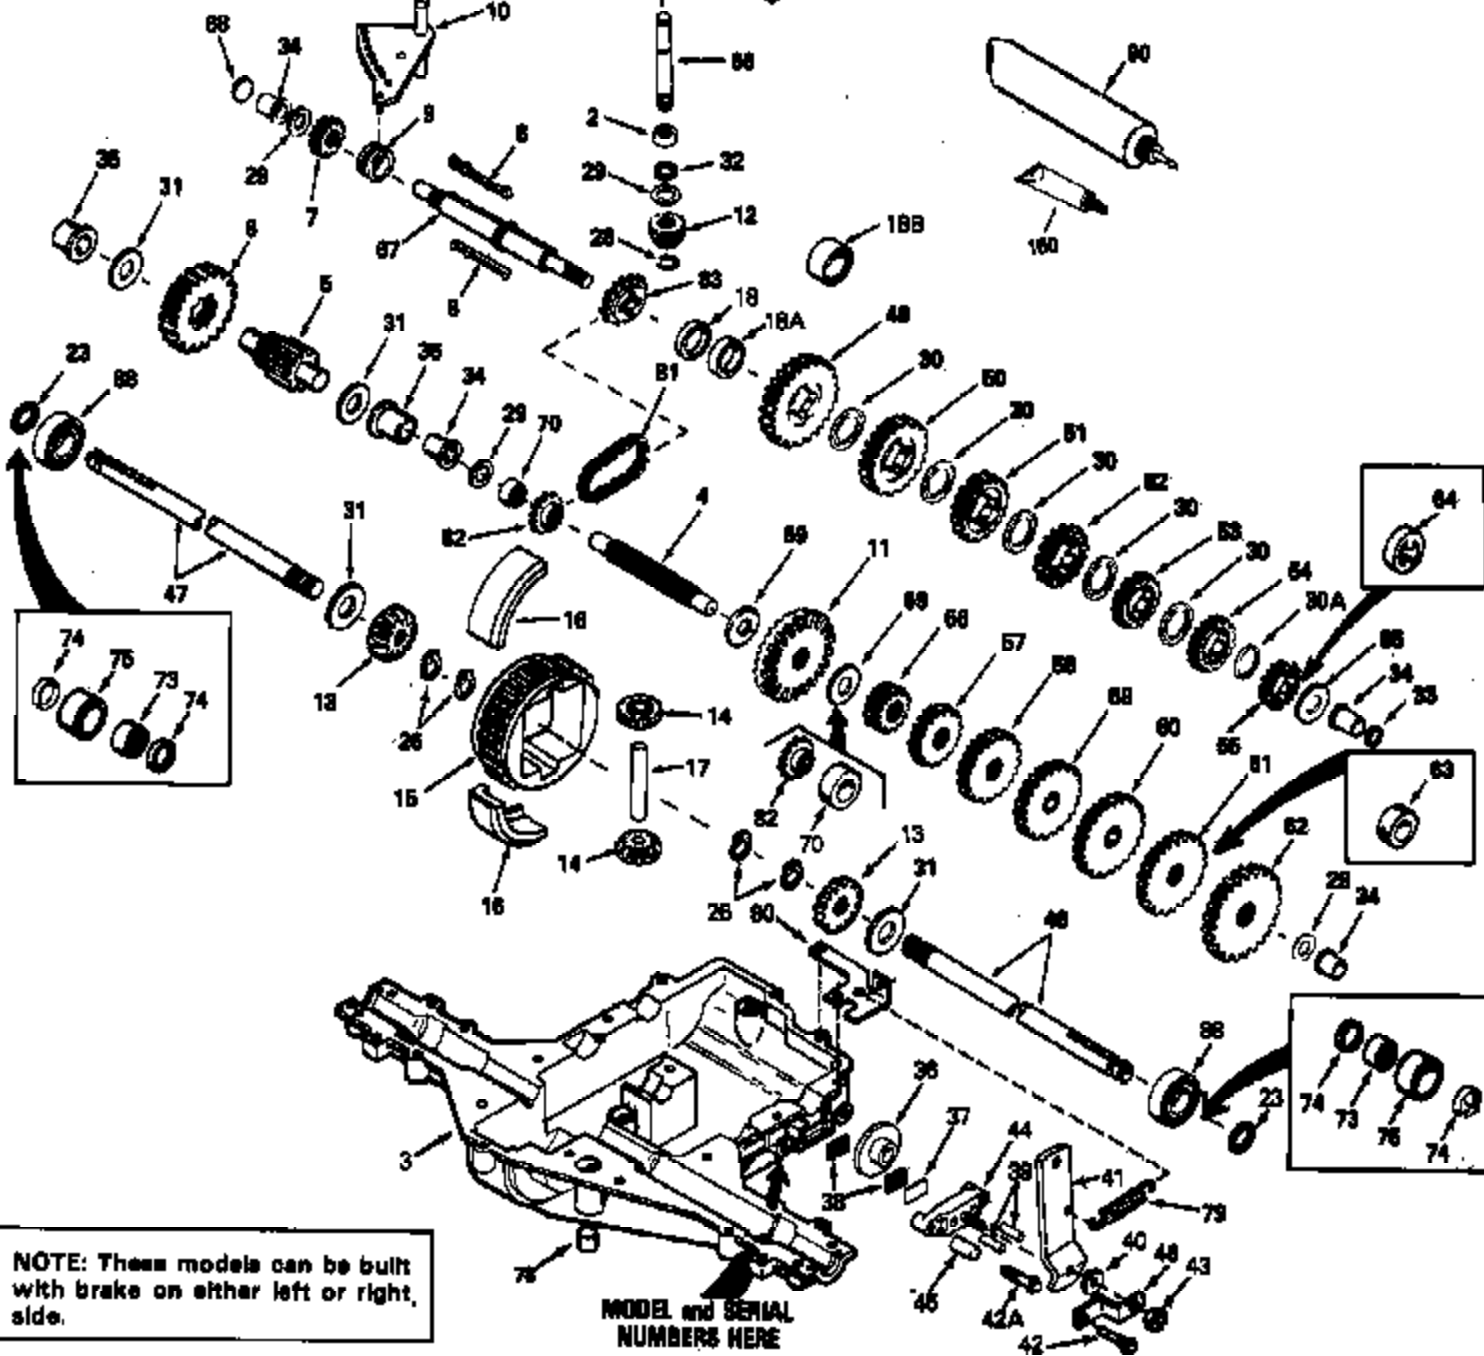

ILLUSTRATION SHOWS TYPICAL PARTS ONLY. ORDER BY PART NUMBER. PARTS NOT LISTED ARE SUPPLIED BY OEM.

47

47A

47B

48

48A

48B

NOTE: These models can be built with brake on either left or right side.

MODEL and SERIAL NUMBERS HERE

Ref #	Part Number	Qty	Description
1	772094		Transaxle Cover
2	780086A		Needle Bearing
3	770082		Transaxle Case
4	776260A		Countershaft
5	776219A		Output Shaft & Pinion
6	778139		Output Gear
7	778136		Spur Gear (15 teeth-steel)
8	792123A		Key
9	784216		Shifter Collar
10	784337A		Shift Rod & Fork
11	778229		Bevel Gear (42 teeth-steel)
12	778113A		Input Bevel Pinion
13	778221	920-920-011A	Bevel Gear
14	778068	Peerless	Bevel Pinion Gear
15	778165		Ring Gear
16	786101		Bearing Block
17	786040		Drive Pin
18B	786102		Neutral Spacer (.700/.690 thick) NOTE: Instead of one (1) No.786102 spacer, some early production models may have been built with two (2) No.786121 spacers.
20	792077A		Steel Ball, 5/16" dia.
21	792078		Set Screw, 3/8-16 x 3/8"
22	792079		Spring
23	788061		Seal Ring
25	792073A		Screw, 1/4-20 x 1-1/4"
26	792125		Retainer Ring
27	792035		Retainer Ring
28	788040		Retainer Ring
29	780072		Thrust Washer
30	780108		Thrust Washer
31	780001		Washer
32	792001		"O" Ring
33	788051A		Square Cut Seal
34	780105A		Flanged Bushing
35	780118A		Flanged Bushing
36	790003		Brake Disk
37	790007		Brake Pad Plate
38	799021		Brake Pad (Pkg. of 2)
39	786026		Dowel Pin
40	792076A		Flat Washer
41	790031		Brake Lever
42A	792073A		Screw, 1/4-20 x 1-1/4"
42	792073A		Screw, 1/4-20 x 1-1/4"
43	792075		Lock Nut, 5/16-24
44	790025		Brake Pad Holder
46	786086		Brake Lever Bracket
47	774697		Axle (11-13/16" long)
48	774738		Axle (16-7/16" long)
49	778215		Spur Gear (37 teeth)
50	778124A		Spur Gear (30 teeth)
51	778123A		Spur Gear (25 teeth)
52	778122A		Spur Gear (22 teeth)
53	778273		Spur Gear (19 teeth-steel)
56	778230		Spur Gear (12 teeth-steel)
57	778126A		Spur Gear (20 teeth)