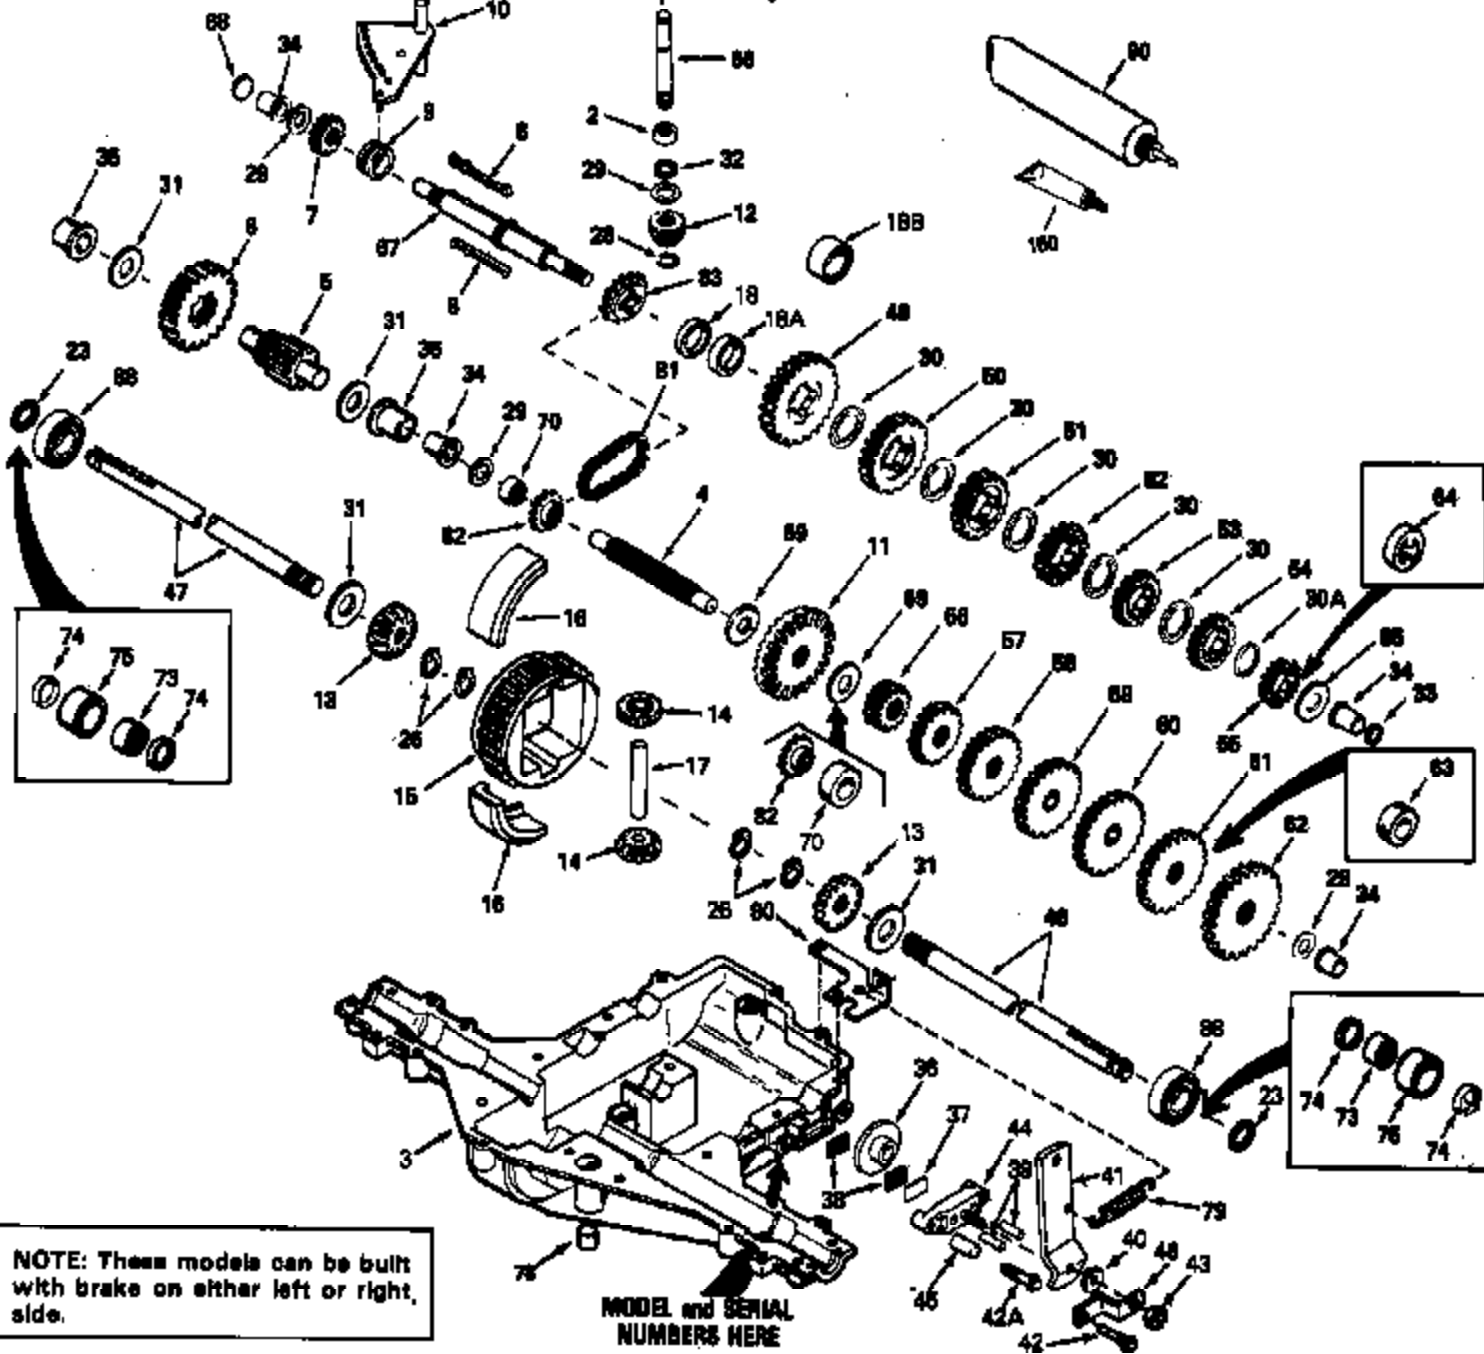

ILLUSTRATION SHOWS TYPICAL PARTS ONLY. ORDER BY PART NUMBER. PARTS NOT LISTED ARE SUPPLIED BY OEM.

47

47A

47B

48

48A

48B

NOTE: These models can be built with brake on either left or right side.

MODEL and SERIAL NUMBERS HERE

Ref #	Part Number	Qty	Description
1	772094		Transaxle Cover
2	780086A		Needle Bearing
3	770082		Transaxle Case
4	776260A		Countershaft
5	776219A		Output Shaft & Pinion
6	778139		Output Gear
7	778136		Spur Gear (15 teeth-steel)
8	792123A		Key
9	784216		Shifter Collar
10	784337A		Shift Rod & Fork
11	778229		Bevel Gear (42 teeth-steel)
12	778113A		Input Bevel Pinion
13	778221	920-920-011	Bevel Gear
14	778068	Peerless	Bevel Pinion Gear
15	778165		Ring Gear
16	786101		Bearing Block
17	786040		Drive Pin
18B	786102		Neutral Spacer (.700/.690 thick) NOTE: Instead of one (1) No.786102 spacer, some early production models may have been built with two (2) No.786121 spacers.
20	792077A		Steel Ball, 5/16" dia.
21	792078		Set Screw, 3/8-16 x 3/8"
22	792079		Spring
23	788061		Seal Ring
25	792073A		Screw, 1/4-20 x 1-1/4"
26	792125		Retainer Ring
27	792035		Retainer Ring
28	788040		Retainer Ring
29	780072		Thrust Washer
30	780108		Thrust Washer
31	780001		Washer
32	792001		"O" Ring
33	788051A		Square Cut Seal
34	780105A		Flanged Bushing
35	780118A		Flanged Bushing
36	790003		Brake Disk
37	790007		Brake Pad Plate
38	799021		Brake Pad (Pkg. of 2)
39	786026		Dowel Pin
40	792076A		Flat Washer
41	790031		Brake Lever
42A	792073A		Screw, 1/4-20 x 1-1/4"
42	792073A		Screw, 1/4-20 x 1-1/4"
43	792075		Lock Nut, 5/16-24
44	790025		Brake Pad Holder
46	786086		Brake Lever Bracket
47	774697		Axle (11-13/16" long)
48	774738		Axle (16-7/16" long)
49	778215		Spur Gear (37 teeth)
50	778124A		Spur Gear (30 teeth)
51	778123A		Spur Gear (25 teeth)
52	778122A		Spur Gear (22 teeth)
53	778273		Spur Gear (19 teeth-steel)
56	778230		Spur Gear (12 teeth-steel)
57	778126A		Spur Gear (20 teeth)