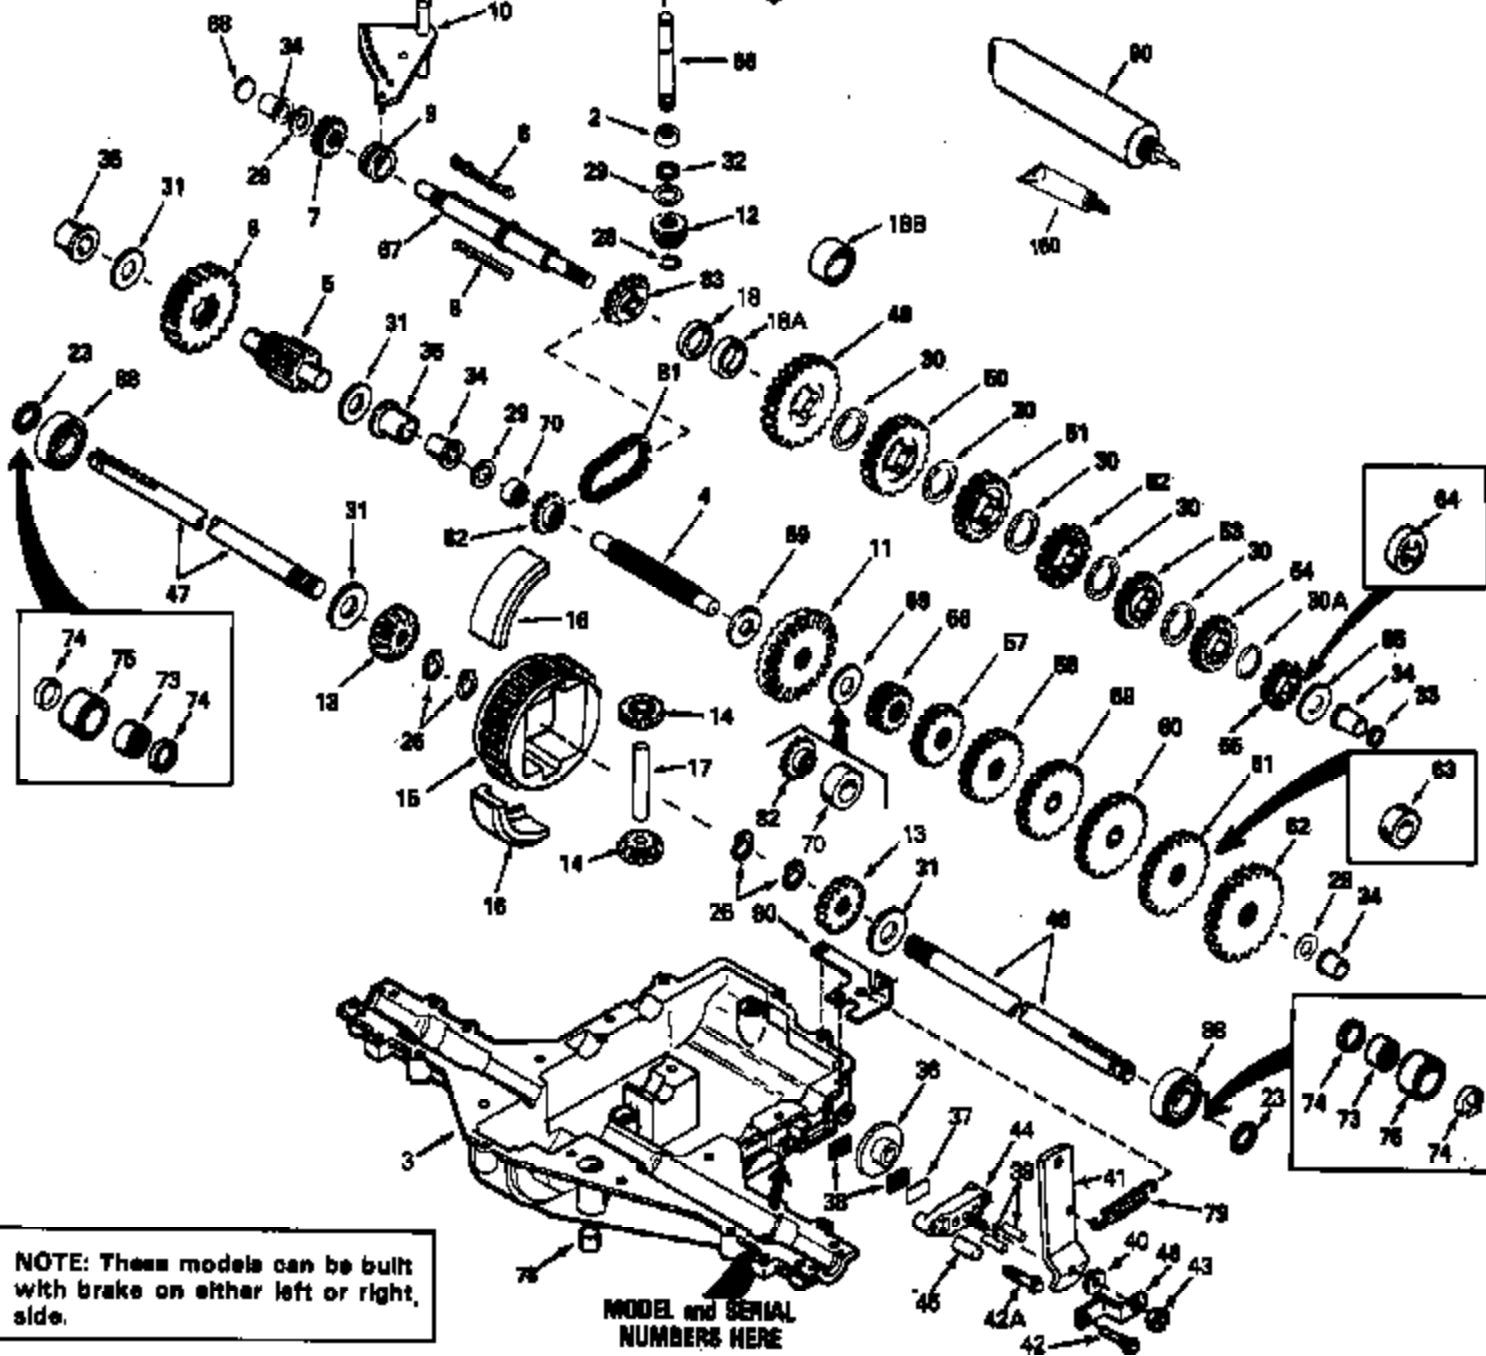

ILLUSTRATION SHOWS TYPICAL PARTS ONLY. ORDER BY PART NUMBER. PARTS NOT LISTED ARE SUPPLIED BY OEM.

47

47A

47B

48

48A

48B

NOTE: These models can be built with brake on either left or right side.

MODEL and SERIAL NUMBERS HERE

Ref #	Part Number	Qty	Description
1	772094		Transaxle Cover
2	780086A		Needle Bearing
3	770082		Transaxle Case
4	776260A		Countershaft
5	776219A		Output Shaft & Pinion
6	778139		Output Gear
7	778136		Spur Gear (15 teeth-steel)
8	792123A		Key
9	784216		Shifter Collar
10	784337A		Shift Rod & Fork
11	778229		Bevel Gear (42 teeth-steel)
12	778113A		Input Bevel Pinion
13	778221	920-920-010	Bevel Gear
14	778068	Peerless	Bevel Pinion Gear
15	778165		Ring Gear
16	786101		Bearing Block
17	786040		Drive Pin
18B	786102		Neutral Spacer (.700/.690 thick) NOTE: Instead of one (1) No.786102 spacer, some early production models may have been built with two (2) No.786121 spacers.
20	792077A		Steel Ball, 5/16" dia.
21	792078		Set Screw, 3/8-16 x 3/8"
22	792079		Spring
23	788061		Seal Ring
25	792073A		Screw, 1/4-20 x 1-1/4"
26	792125		Retainer Ring
27	792035		Retainer Ring
28	788040		Retainer Ring
29	780072		Thrust Washer
30	780108		Thrust Washer
31	780001		Washer
32	792001		"O" Ring
33	788051A		Square Cut Seal
34	780105A		Flanged Bushing
35	780118A		Flanged Bushing
36	790003		Brake Disk
37	790007		Brake Pad Plate
38	799021		Brake Pad (Pkg. of 2)
39	786026		Dowel Pin
40	792076A		Flat Washer
41	790039		Brake Lever
42A	792073A		Screw, 1/4-20 x 1-1/4"
42	792073A		Screw, 1/4-20 x 1-1/4"
43	792075		Lock Nut, 5/16-24
44	790025		Brake Pad Holder
46	786086		Brake Lever Bracket
47	774688		Axle (11-5/8" long) (Incl. 26)
48	774747		Axle (16-1/4" long)
49	778215		Spur Gear (37 teeth)
50	778125		Spur Gear (35 teeth)
51	778124A		Spur Gear (30 teeth)
52	778123A		Spur Gear (25 teeth)
53	778122A		Spur Gear (22 teeth)
54	778273		Spur Gear (19 teeth-steel)
56	778230		Spur Gear (12 teeth-steel)