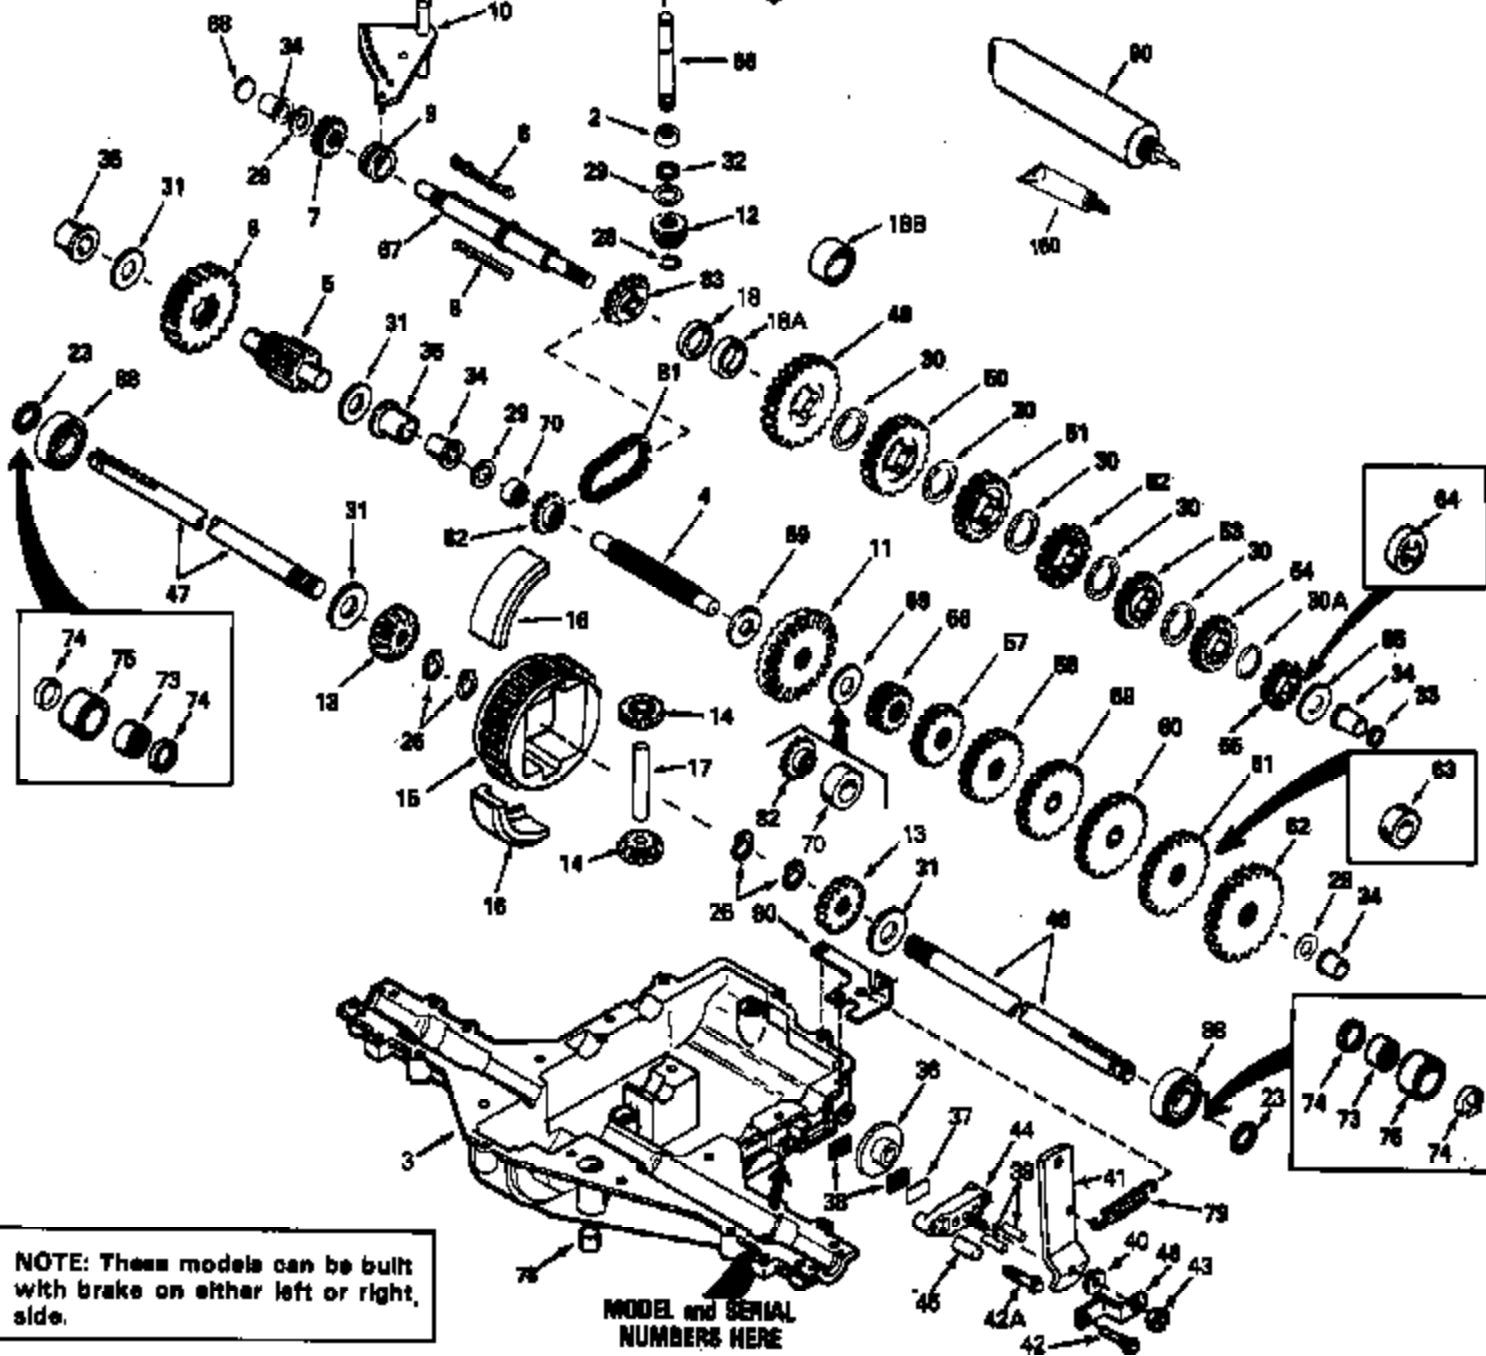

ILLUSTRATION SHOWS TYPICAL PARTS ONLY. ORDER BY PART NUMBER. PARTS NOT LISTED ARE SUPPLIED BY OEM.

47

47A

47B

48

48A

48B

NOTE: These models can be built with brake on either left or right side.

MODEL and SERIAL NUMBERS HERE

Ref #	Part Number	Qty	Description
1	772094		Transaxle Cover
2	780086A		Needle Bearing
3	770082		Transaxle Case
4	776260A		Countershaft
5	776219A		Output Shaft & Pinion
6	778139		Output Gear
7	778136		Spur Gear (15 teeth-steel)
8	792123A		Key
9	784216		Shifter Collar
10	784337A		Shift Rod & Fork
11	778229		Bevel Gear (42 teeth-steel)
12	778113A		Input Bevel Pinion
13	778221	920-920-009	Bevel Gear
14	778068	Peerless	Bevel Pinion Gear
15	778165		Ring Gear
16	786101		Bearing Block
17	786040		Drive Pin
18B	786102		Neutral Spacer (.700/.690 thick) NOTE: Instead of one (1) No.786102 spacer, some early production models may have been built with two (2) No.786121 spacers.
20	792077A		Steel Ball, 5/16" dia.
21	792078		Set Screw, 3/8-16 x 3/8"
22	792079		Spring
23	788061		Seal Ring
25	792073A		Screw, 1/4-20 x 1-1/4"
26	792125		Retainer Ring
27	792035		Retainer Ring
28	788040		Retainer Ring
29	780072		Thrust Washer
30	780108		Thrust Washer
31	780001		Washer
32	792001		"O" Ring
33	788051A		Square Cut Seal
34	780105A		Flanged Bushing
35	780118A		Flanged Bushing
36	790003		Brake Disk
37	790007		Brake Pad Plate
38	799021		Brake Pad (Pkg. of 2)
39	786026		Dowel Pin
40	792076A		Flat Washer
41	790039		Brake Lever
42A	792073A		Screw, 1/4-20 x 1-1/4"
42	792073A		Screw, 1/4-20 x 1-1/4"
43	792075		Lock Nut, 5/16-24
44	790025		Brake Pad Holder
46	786086		Brake Lever Bracket
47	774688		Axle (11-5/8" long) (Incl. 26)
48	774747		Axle (16-1/4" long)
49	778215		Spur Gear (37 teeth)
50	778125		Spur Gear (35 teeth)
51	778124A		Spur Gear (30 teeth)
52	778123A		Spur Gear (25 teeth)
53	778121A		Spur Gear (20 teeth)
56	778230		Spur Gear (12 teeth-steel)
57	778151		Spur Gear (15 teeth)