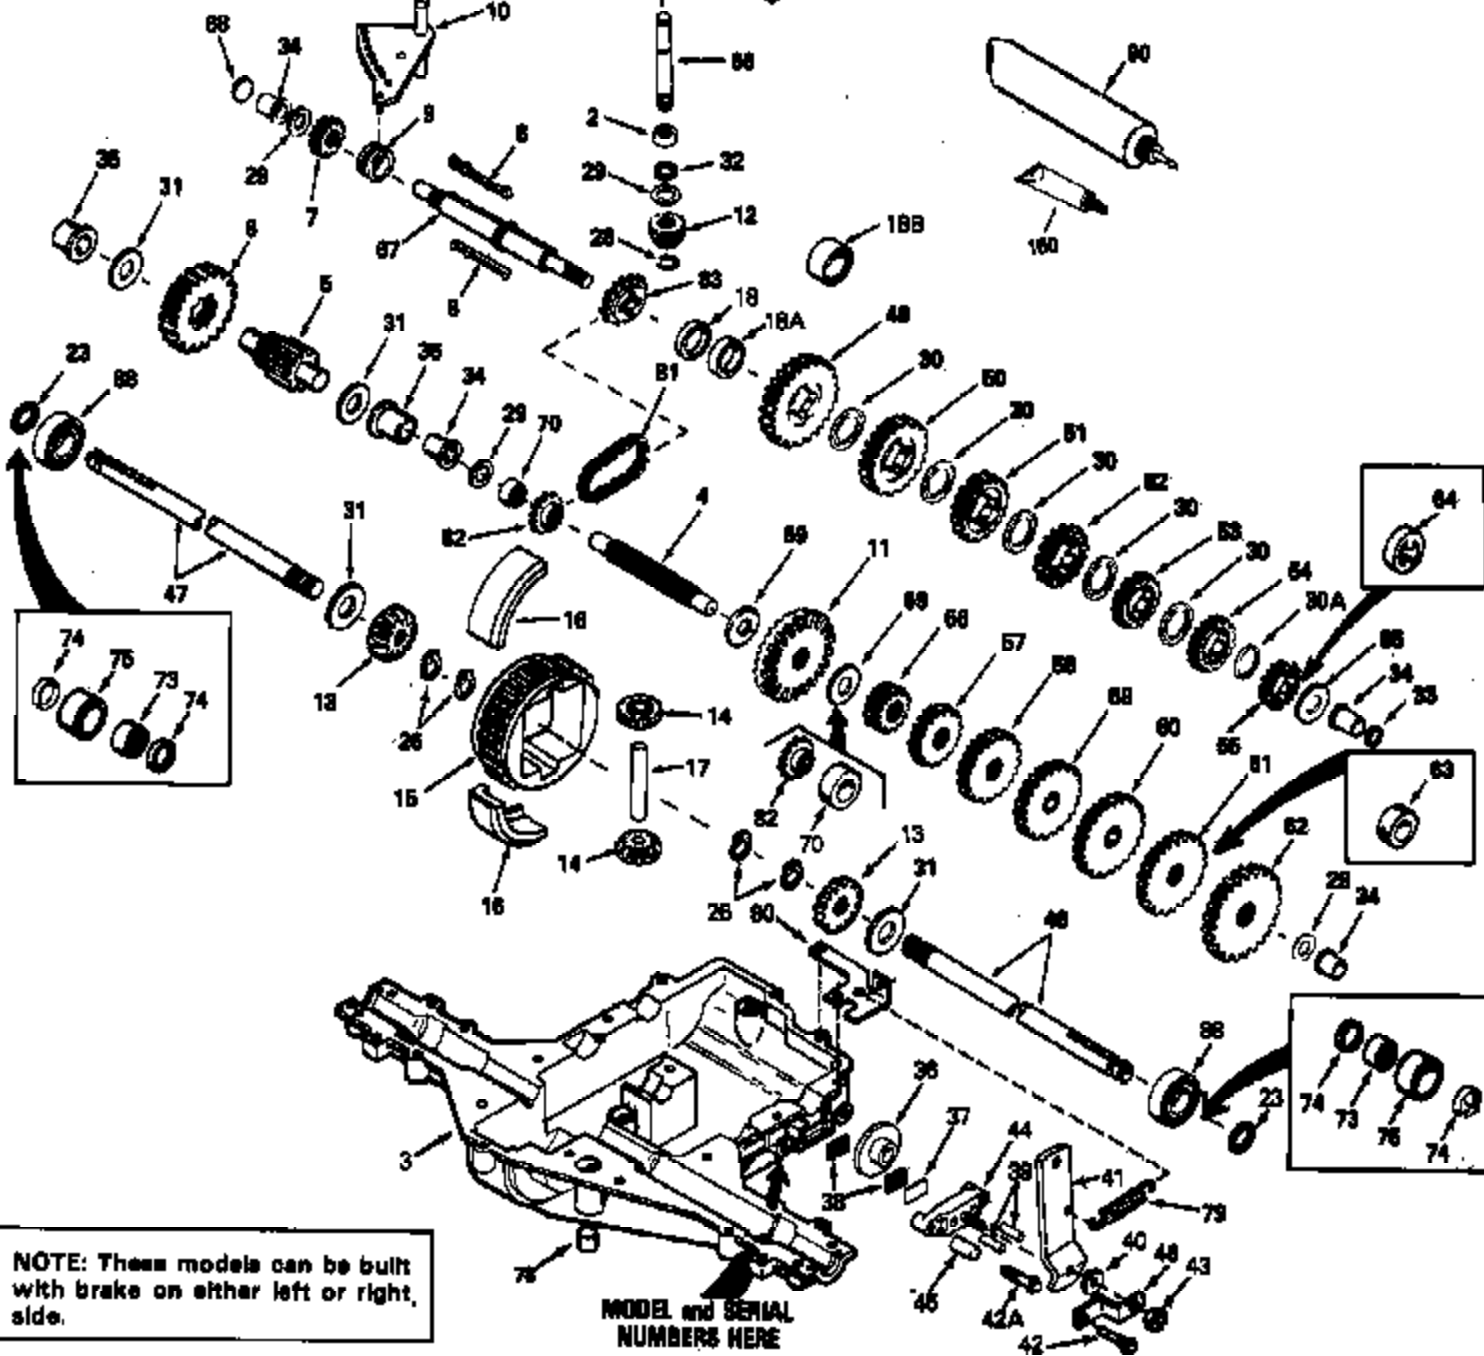

ILLUSTRATION SHOWS TYPICAL PARTS ONLY. ORDER BY PART NUMBER. PARTS NOT LISTED ARE SUPPLIED BY OEM.

47

47A

47B

48

48A

48B

NOTE: These models can be built with brake on either left or right side.

MODEL and SERIAL NUMBERS HERE

Ref #	Part Number	Qty	Description
1	772094		Transaxle Cover
2	780086A		Needle Bearing
3	770082		Transaxle Case
4	776260A		Countershaft
5	776219A		Output Shaft & Pinion
6	778139		Output Gear
7	778136		Spur Gear (15 teeth-steel)
8	792123A		Key
9	784216		Shifter Collar
10	784337A		Shift Rod & Fork
11	778229		Bevel Gear (42 teeth-steel)
12	778113A		Input Bevel Pinion
13	778221	920-920-008A	Bevel Gear
14	778068	Peerless	Bevel Pinion Gear
15	778165		Ring Gear
16	786101		Bearing Block
17	786040		Drive Pin
18B	786102		Neutral Spacer (.700/.690 thick) NOTE: Instead of one (1) No.786102 spacer, some early production models may have been built with two (2) No.786121 spacers.
20	792077A		Steel Ball, 5/16" dia.
21	792078		Set Screw, 3/8-16 x 3/8"
22	792079		Spring
23	788061		Seal Ring
25	792073A		Screw, 1/4-20 x 1-1/4"
26	792125		Retainer Ring
27	792035		Retainer Ring
28	788040		Retainer Ring
29	780072		Thrust Washer
30	780108		Thrust Washer
31	780001		Washer
32	792001		"O" Ring
33	788051A		Square Cut Seal
34	780105A		Flanged Bushing
35	780118A		Flanged Bushing
36	790003		Brake Disk
37	790007		Brake Pad Plate
38	799021		Brake Pad (Pkg. of 2)
39	786026		Dowel Pin
40	792076A		Flat Washer
41	790013		Brake Lever
42A	792073A		Screw, 1/4-20 x 1-1/4"
42	792073A		Screw, 1/4-20 x 1-1/4"
43	792075		Lock Nut, 5/16-24
44	790025		Brake Pad Holder
46	786086		Brake Lever Bracket
47	774702		Axle (12-5/16" long)
48	774703		Axle (15-11/16" long)
49	778215		Spur Gear (37 teeth)
50	778125		Spur Gear (35 teeth)
51	778124A		Spur Gear (30 teeth)
52	778123A		Spur Gear (25 teeth)
53	778121A		Spur Gear (20 teeth)
56	778230		Spur Gear (12 teeth-steel)
57	778151		Spur Gear (15 teeth)