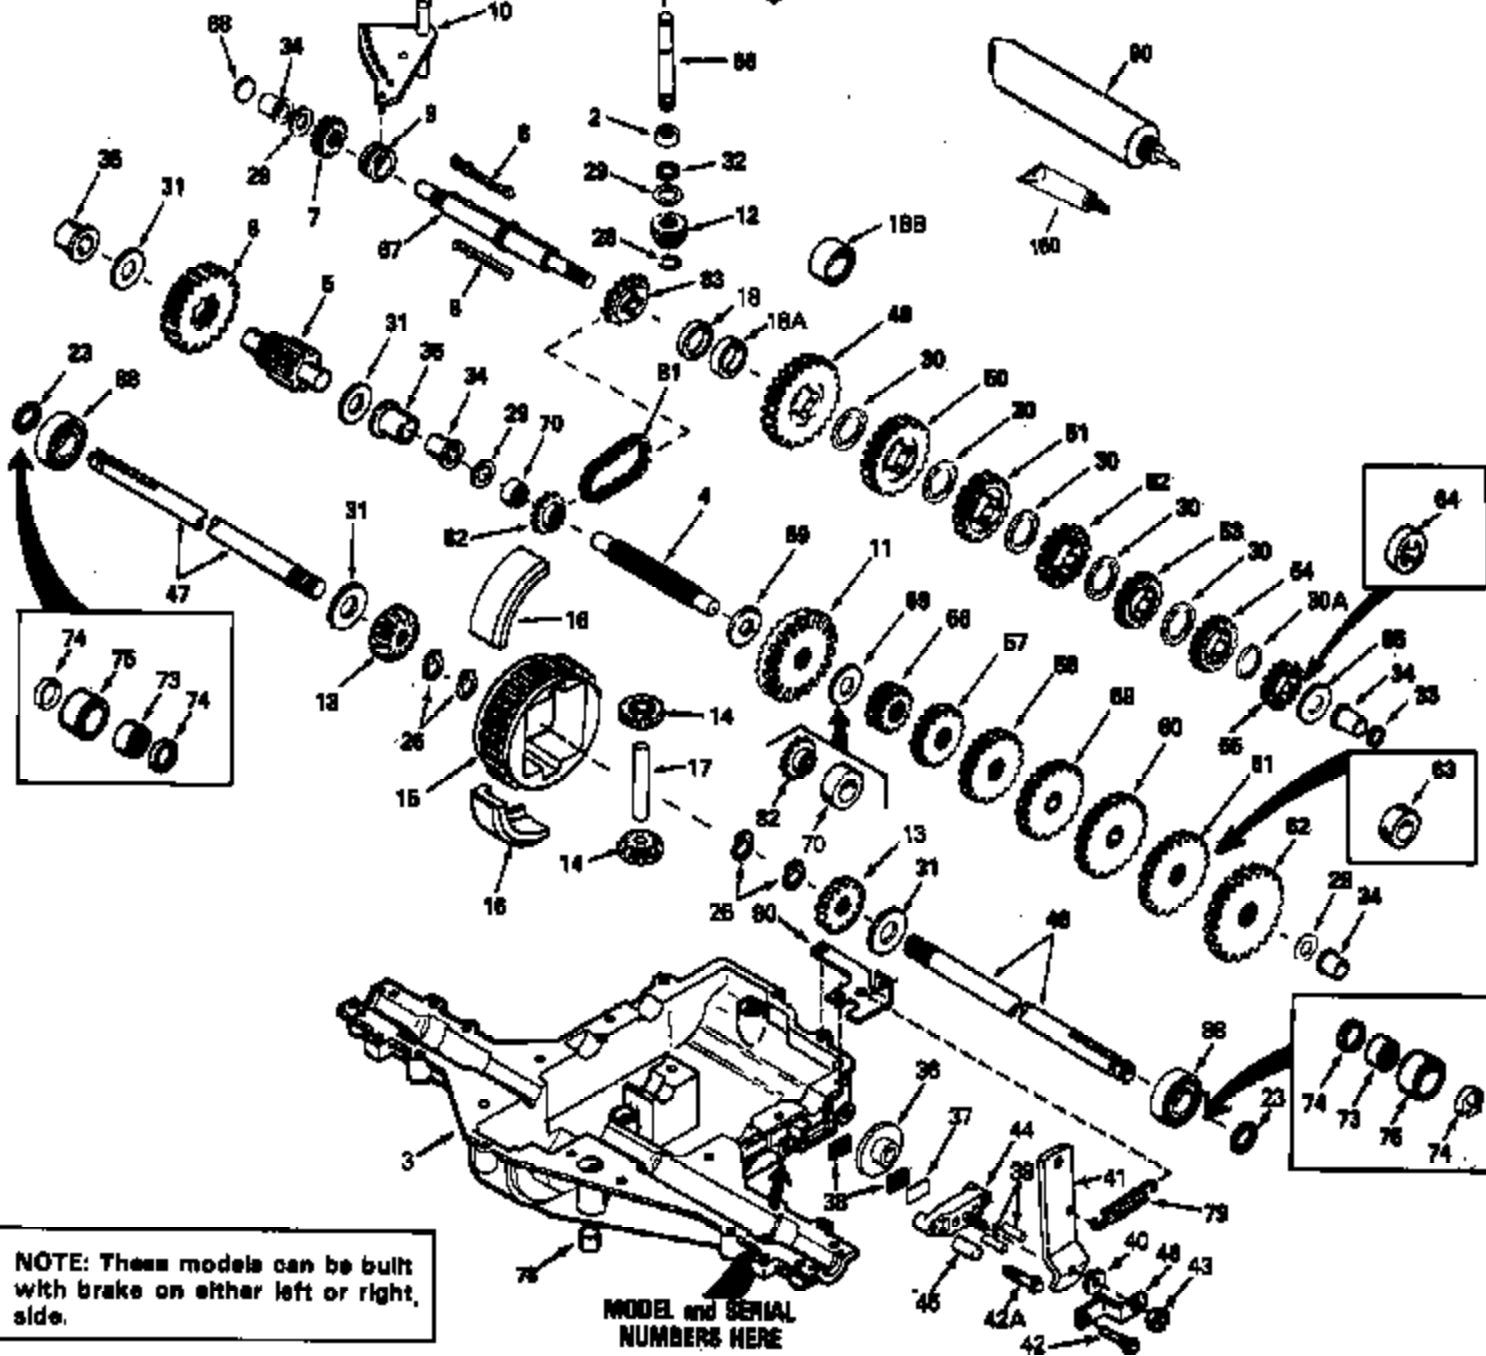

ILLUSTRATION SHOWS TYPICAL PARTS ONLY. ORDER BY PART NUMBER. PARTS NOT LISTED ARE SUPPLIED BY OEM.

47

47A

47B

48

48A

48B

NOTE: These models can be built with brake on either left or right side.

MODEL and SERIAL NUMBERS HERE

Ref #	Part Number	Qty	Description
1	772094		Transaxle Cover
2	780086A		Needle Bearing
3	770082		Transaxle Case
4	776260A		Countershaft
5	776219A		Output Shaft & Pinion
6	778139		Output Gear
7	778136		Spur Gear (15 teeth-steel)
8	792123A		Key
9	784216		Shifter Collar
10	784337A		Shift Rod & Fork
11	778188		Bevel Gear (42 teeth)
12	778113A		Input Bevel Pinion
13	778221	920-920-008	Bevel Gear
14	778068	Peerless	Bevel Pinion Gear
15	778165		Ring Gear
16	786101		Bearing Block
17	786040		Drive Pin
18B	786110		Spacer (.550/.540 thick)
20	792077A		Steel Ball, 5/16" dia.
21	792078		Set Screw, 3/8-16 x 3/8"
22	792079		Spring
23	788061		Seal Ring
25	792073A		Screw, 1/4-20 x 1-1/4"
26	792125		Retainer Ring
27	792035		Retainer Ring
28	788040		Retainer Ring
29	780072		Thrust Washer
30	780108		Thrust Washer
31	780001		Washer
32	792001		"O" Ring
33	788051A		Square Cut Seal
34	780105A		Flanged Bushing
35	780118A		Flanged Bushing
36	790003		Brake Disk
37	790007		Brake Pad Plate
38	799021		Brake Pad (Pkg. of 2)
39	786026		Dowel Pin
40	792076A		Flat Washer
41	790013		Brake Lever
42A	792073A		Screw, 1/4-20 x 1-1/4"
42	792073A		Screw, 1/4-20 x 1-1/4"
43	792075		Lock Nut, 5/16-24
44	790025		Brake Pad Holder
46	786086		Brake Lever Bracket
47	774702		Axle (12-5/16" long)
48	774703		Axle (15-11/16" long)
49	778146A		Spur Gear (37 teeth)
50	778125		Spur Gear (35 teeth)
51	778124A		Spur Gear (30 teeth)
52	778123A		Spur Gear (25 teeth)
53	778121A		Spur Gear (20 teeth)
56	778211		Spur Gear (12 teeth-steel)
57	778151		Spur Gear (15 teeth)
58	778126A		Spur Gear (20 teeth)
59	778127A		Spur Gear (25 teeth)
60	778129A		Spur Gear (30 teeth)