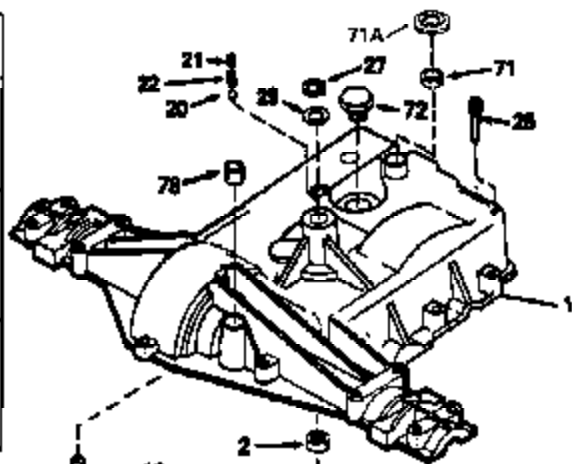

ILLUSTRATION SHOWS TYPICAL PARTS ONLY. ORDER BY PART NUMBER. PARTS NOT LISTED ARE SUPPLIED BY OEM.

47

47A

47B

48

48A

48B

NOTE: These models can be built with brake on either left or right side.

MODEL and SERIAL NUMBERS HERE

Ref #	Part Number	Qty	Description
1	772094		Transaxle Cover
2	780086A		Needle Bearing
3	770082		Transaxle Case
4	776260A		Countershaft
5	776219A		Output Shaft & Pinion
6	778139		Output Gear
7	778136		Spur Gear (15 teeth-steel)
8	792123A		Key
9	784216		Shifter Collar
10	784337A		Shift Rod & Fork
11	778229		Bevel Gear (42 teeth-steel)
12	778113A		Input Bevel Pinion
13	778221	920-920-007A	Bevel Gear
14	778068	Peerless	Bevel Pinion Gear
15	778165		Ring Gear
16	786101		Bearing Block
17	786040		Drive Pin
18B	786102		Neutral Spacer (.700/.690 thick) NOTE: Instead of one (1) No.786102 spacer, some early production models may have been built with two (2) No.786121 spacers.
20	792077A		Steel Ball, 5/16" dia.
21	792078		Set Screw, 3/8-16 x 3/8"
22	792079		Spring
23	788061		Seal Ring
25	792073A		Screw, 1/4-20 x 1-1/4"
26	792125		Retainer Ring
27	792035		Retainer Ring
28	788040		Retainer Ring
29	780072		Thrust Washer
30	780108		Thrust Washer
31	780001		Washer
32	792001		"O" Ring
33	788051A		Square Cut Seal
34	780105A		Flanged Bushing
35	780118A		Flanged Bushing
36	790003		Brake Disk
37	790007		Brake Pad Plate
38	799021		Brake Pad (Pkg. of 2)
39	786026		Dowel Pin
40	792076A		Flat Washer
41	790013		Brake Lever
42A	792073A		Screw, 1/4-20 x 1-1/4"
42	792073A		Screw, 1/4-20 x 1-1/4"
43	792075		Lock Nut, 5/16-24
44	790025		Brake Pad Holder
46	786086		Brake Lever Bracket
47	774702		Axle (12-5/16" long)
48	774703		Axle (15-11/16" long)
49	778215		Spur Gear (37 teeth)
50	778125		Spur Gear (35 teeth)
51	778124A		Spur Gear (30 teeth)
52	778123A		Spur Gear (25 teeth)
53	778122A		Spur Gear (22 teeth)
54	778121A		Spur Gear (20 teeth)
56	778230		Spur Gear (12 teeth-steel)