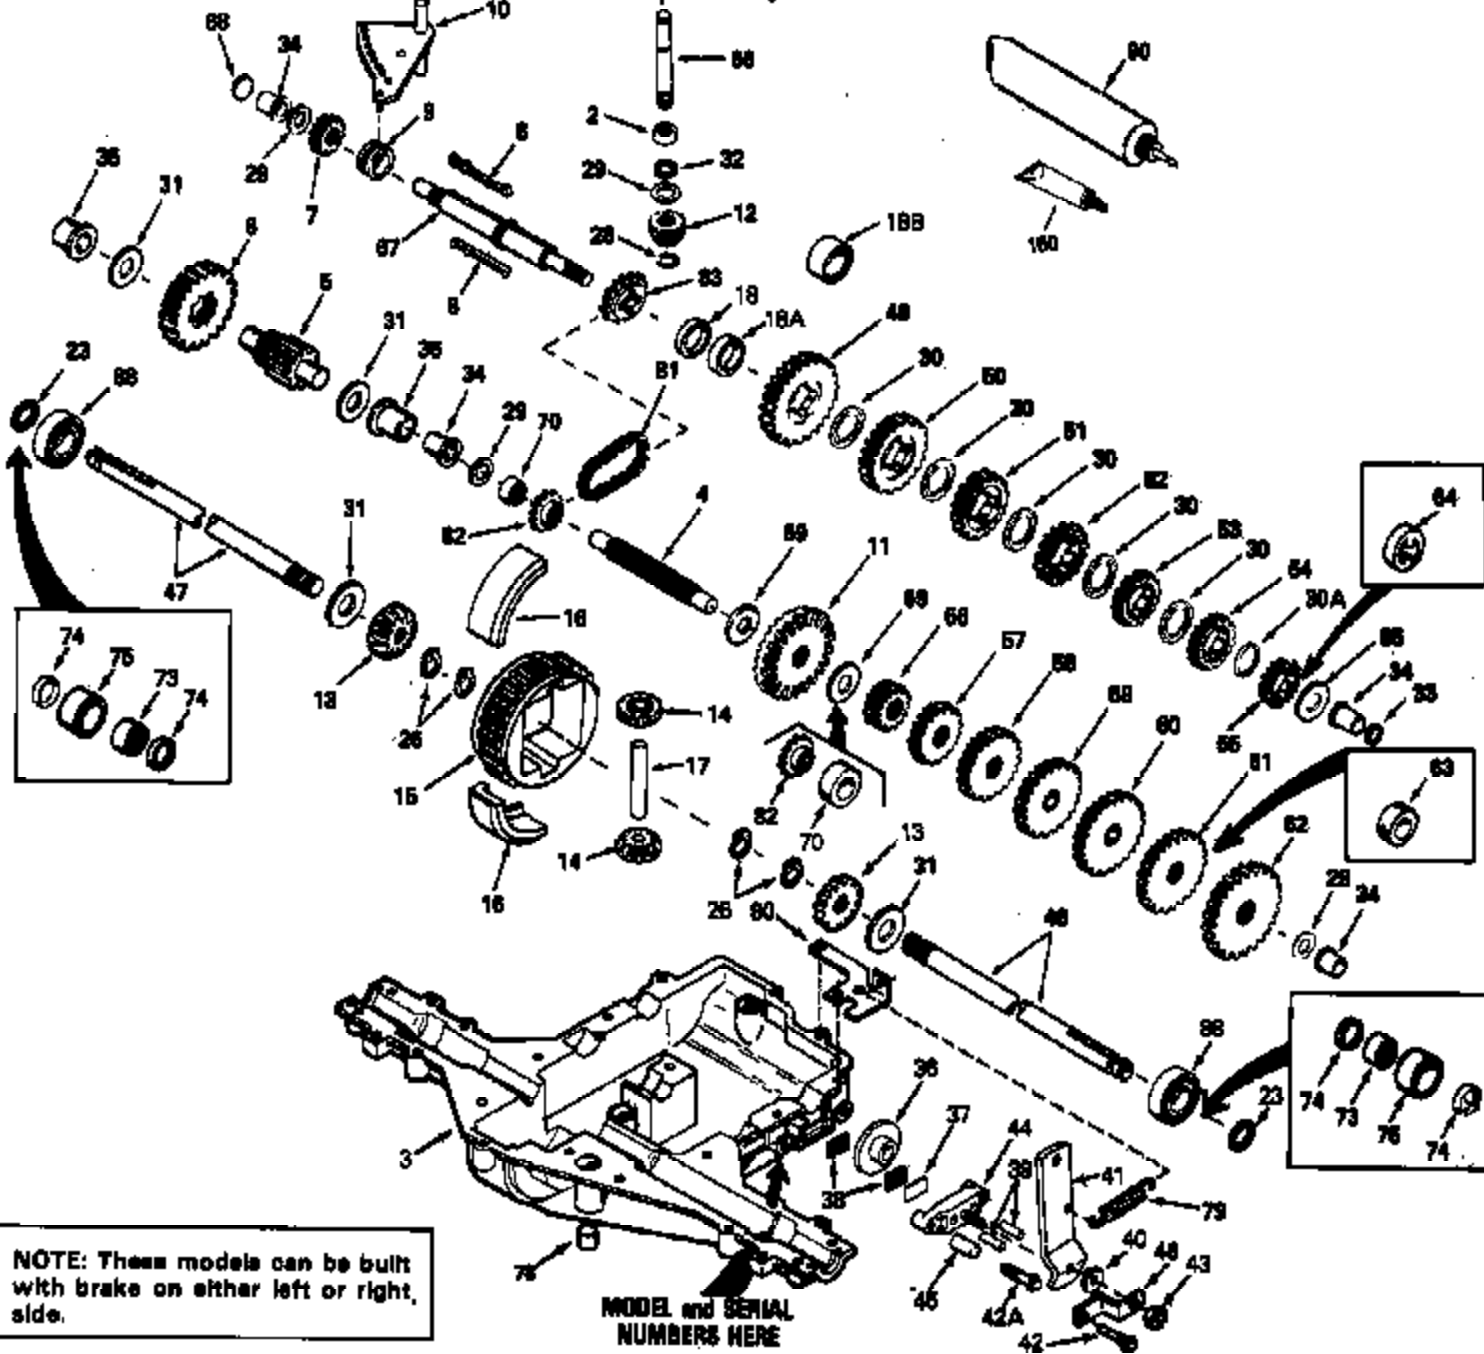

ILLUSTRATION SHOWS TYPICAL PARTS ONLY. ORDER BY PART NUMBER. PARTS NOT LISTED ARE SUPPLIED BY OEM.

47

47A

47B

48

48A

48B

NOTE: These models can be built with brake on either left or right side.

MODEL and SERIAL NUMBERS HERE

Ref #	Part Number	Qty	Description
1	772094		Transaxle Cover
2	780086A		Needle Bearing
3	770082		Transaxle Case
4	776260A		Countershaft
5	776219A		Output Shaft & Pinion
6	778139		Output Gear
7	778136		Spur Gear (15 teeth-steel)
8	792123A		Key
9	784216		Shifter Collar
10	784337A		Shift Rod & Fork
11	778229		Bevel Gear (42 teeth-steel)
12	778113A		Input Bevel Pinion
13	778221	920-920-007A	Bevel Gear
14	778068	Peerless	Bevel Pinion Gear
15	778165		Ring Gear
16	786101		Bearing Block
17	786040		Drive Pin
18B	786102		Neutral Spacer (.700/.690 thick) NOTE: Instead of one (1) No.786102 spacer, some early production models may have been built with two (2) No.786121 spacers.
20	792077A		Steel Ball, 5/16" dia.
21	792078		Set Screw, 3/8-16 x 3/8"
22	792079		Spring
23	788061		Seal Ring
25	792073A		Screw, 1/4-20 x 1-1/4"
26	792125		Retainer Ring
27	792035		Retainer Ring
28	788040		Retainer Ring
29	780072		Thrust Washer
30	780108		Thrust Washer
31	780001		Washer
32	792001		"O" Ring
33	788051A		Square Cut Seal
34	780105A		Flanged Bushing
35	780118A		Flanged Bushing
36	790003		Brake Disk
37	790007		Brake Pad Plate
38	799021		Brake Pad (Pkg. of 2)
39	786026		Dowel Pin
40	792076A		Flat Washer
41	790013		Brake Lever
42A	792073A		Screw, 1/4-20 x 1-1/4"
42	792073A		Screw, 1/4-20 x 1-1/4"
43	792075		Lock Nut, 5/16-24
44	790025		Brake Pad Holder
46	786086		Brake Lever Bracket
47	774702		Axle (12-5/16" long)
48	774703		Axle (15-11/16" long)
49	778215		Spur Gear (37 teeth)
50	778125		Spur Gear (35 teeth)
51	778124A		Spur Gear (30 teeth)
52	778123A		Spur Gear (25 teeth)
53	778122A		Spur Gear (22 teeth)
54	778121A		Spur Gear (20 teeth)
56	778230		Spur Gear (12 teeth-steel)