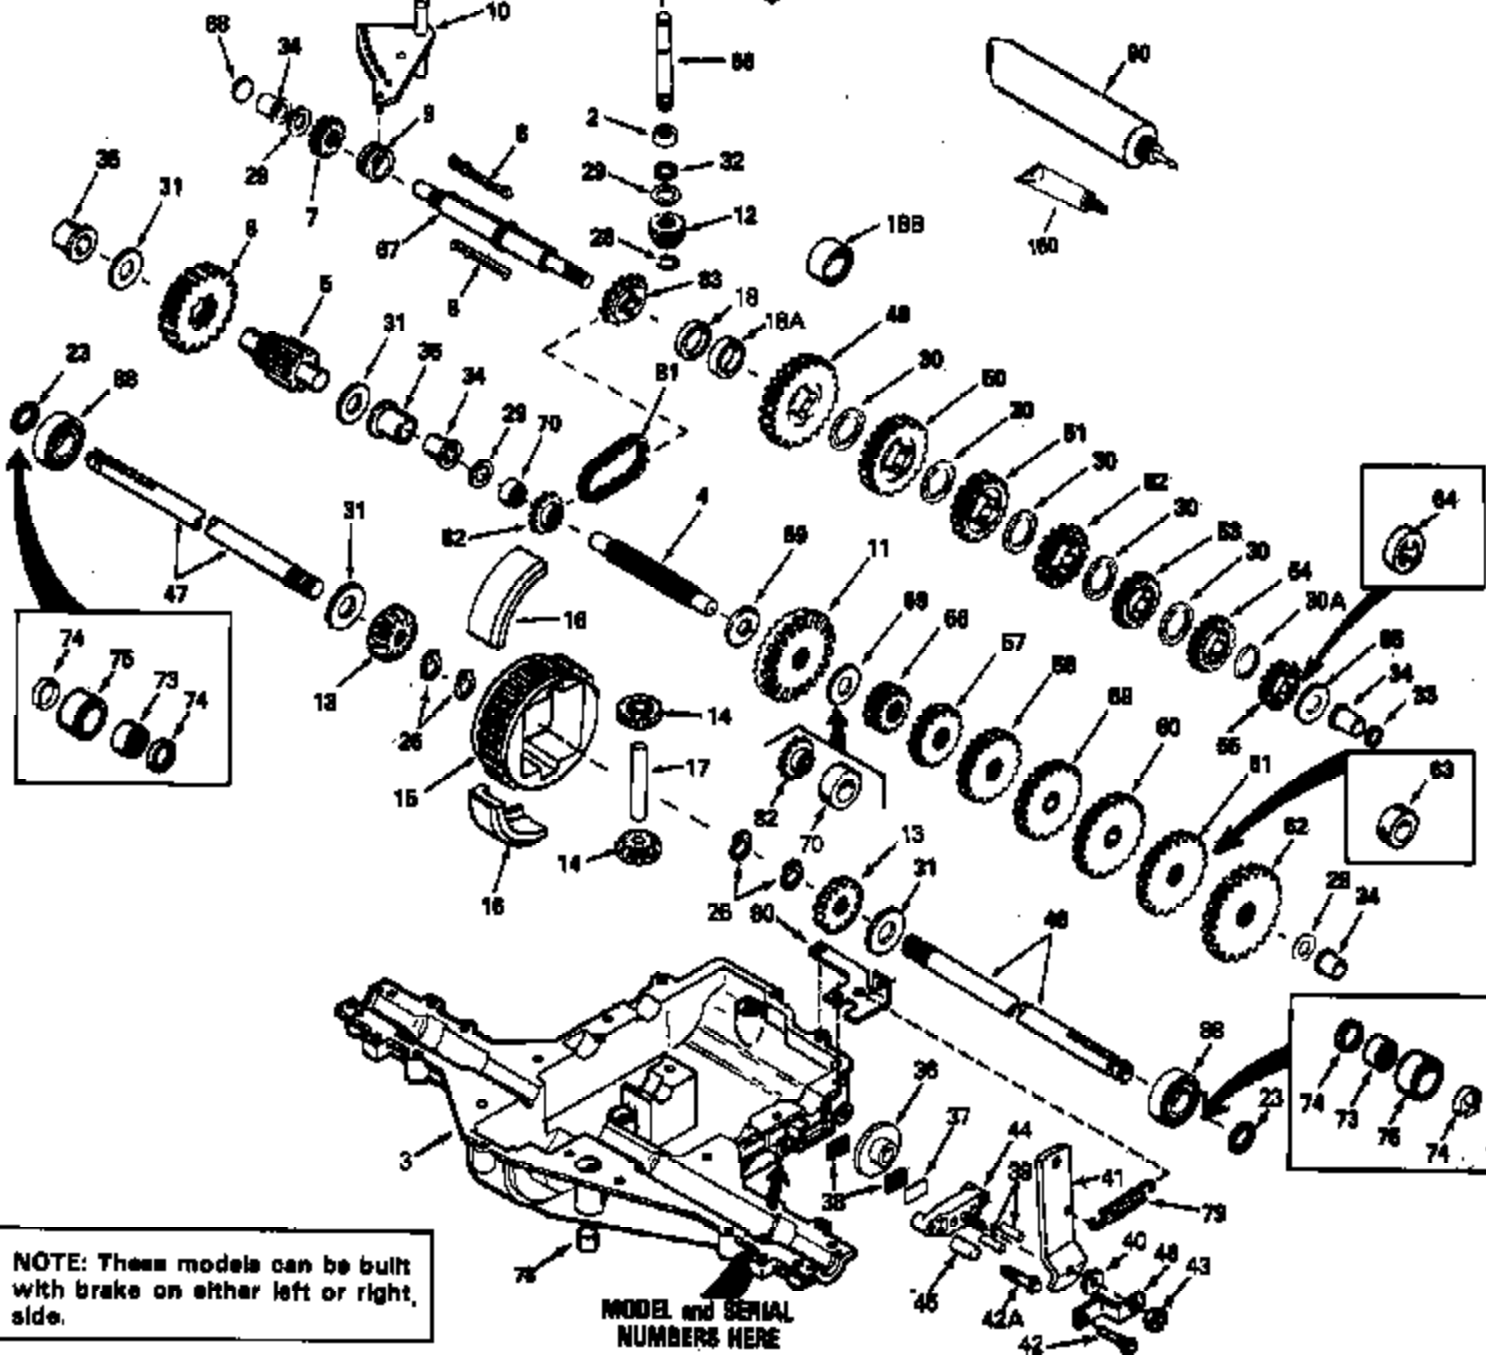

ILLUSTRATION SHOWS TYPICAL PARTS ONLY. ORDER BY PART NUMBER. PARTS NOT LISTED ARE SUPPLIED BY OEM.

47

47A

47B

48

48A

48B

NOTE: These models can be built with brake on either left or right side.

MODEL and SERIAL NUMBERS HERE

Ref #	Part Number	Qty	Description
1	772094		Transaxle Cover
2	780086A		Needle Bearing
3	770082		Transaxle Case
4	776260A		Countershaft
5	776219A		Output Shaft & Pinion
6	778139		Output Gear
7	778136		Spur Gear (15 teeth-steel)
8	792123A		Key
9	784216		Shifter Collar
10	784337A		Shift Rod & Fork
11	778188		Bevel Gear (42 teeth)
12	778113A		Input Bevel Pinion
13	778221	920-920-007	Bevel Gear
14	778068	Peerless	Bevel Pinion Gear
15	778165		Ring Gear
16	786101		Bearing Block
17	786040		Drive Pin
18B	786110		Spacer (.550/.540 thick)
20	792077A		Steel Ball, 5/16" dia.
21	792078		Set Screw, 3/8-16 x 3/8"
22	792079		Spring
23	788061		Seal Ring
25	792073A		Screw, 1/4-20 x 1-1/4"
26	792125		Retainer Ring
27	792035		Retainer Ring
28	788040		Retainer Ring
29	780072		Thrust Washer
30	780108		Thrust Washer
31	780001		Washer
32	792001		"O" Ring
33	788051A		Square Cut Seal
34	780105A		Flanged Bushing
35	780118A		Flanged Bushing
36	790003		Brake Disk
37	790007		Brake Pad Plate
38	799021		Brake Pad (Pkg. of 2)
39	786026		Dowel Pin
40	792076A		Flat Washer
41	790013		Brake Lever
42A	792073A		Screw, 1/4-20 x 1-1/4"
42	792073A		Screw, 1/4-20 x 1-1/4"
43	792075		Lock Nut, 5/16-24
44	790025		Brake Pad Holder
46	786086		Brake Lever Bracket
47	774702		Axle (12-5/16" long)
48	774703		Axle (15-11/16" long)
49	778146A		Spur Gear (37 teeth)
50	778125		Spur Gear (35 teeth)
51	778124A		Spur Gear (30 teeth)
52	778123A		Spur Gear (25 teeth)
53	778122A		Spur Gear (22 teeth)
54	778121A		Spur Gear (20 teeth)
56	778211		Spur Gear (12 teeth-steel)
57	778151		Spur Gear (15 teeth)
58	778126A		Spur Gear (20 teeth)
59	778127A		Spur Gear (25 teeth)