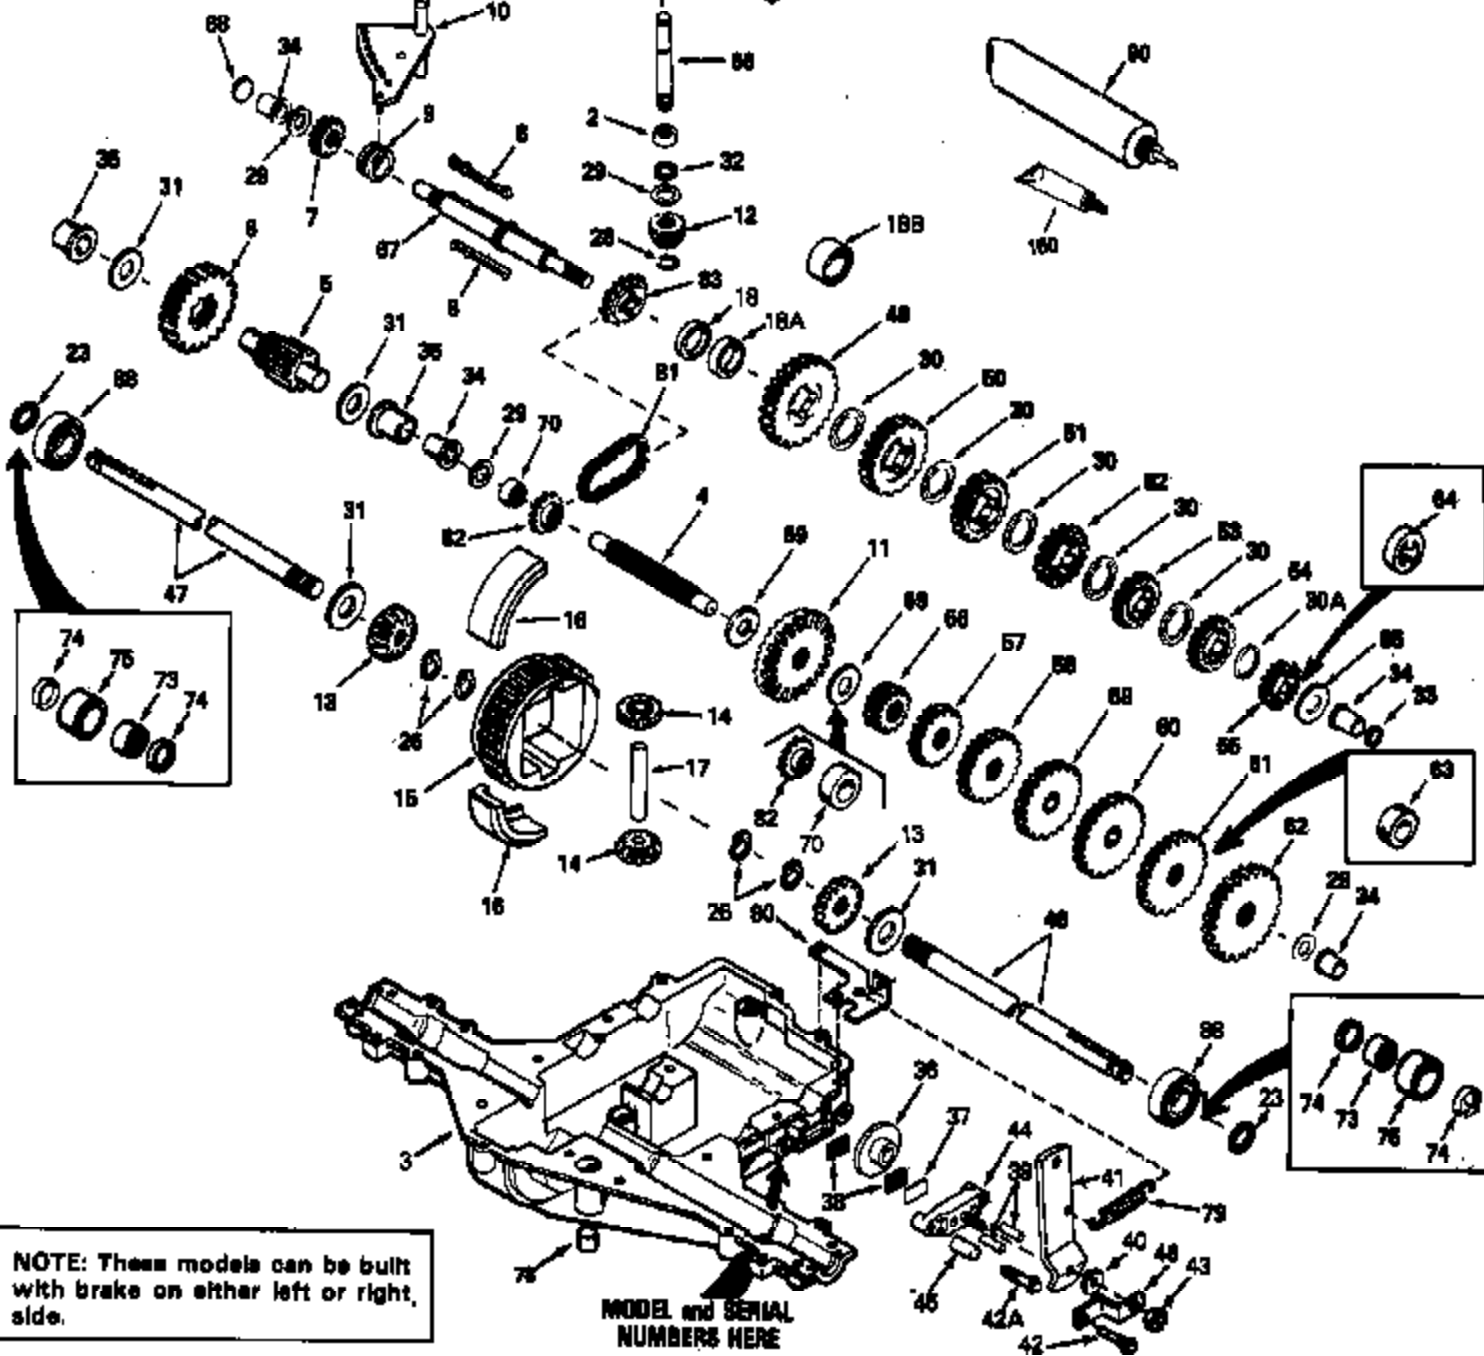

ILLUSTRATION SHOWS TYPICAL PARTS ONLY. ORDER BY PART NUMBER. PARTS NOT LISTED ARE SUPPLIED BY OEM.

47

47A

47B

48

48A

48B

NOTE: These models can be built with brake on either left or right side.

MODEL and SERIAL NUMBERS HERE

Ref #	Part Number	Qty	Description
1	772094		Transaxle Cover
2	780086A		Needle Bearing
3	770082		Transaxle Case
4	776260A		Countershaft
5	776219A		Output Shaft & Pinion
6	778139		Output Gear
7	778136		Spur Gear (15 teeth-steel)
8	792123A		Key
9	784216		Shifter Collar
10	784341		Shift Rod & Fork
11	778229		Bevel Gear (42 teeth-steel)
12	778113A		Input Bevel Pinion
13	778221	920-920-006	Bevel Gear
14	778068	Peerless	Bevel Pinion Gear
15	778165		Ring Gear
16	786101		Bearing Block
17	786040		Drive Pin
18B	786102		Neutral Spacer (.700/.690 thick) NOTE: Instead of one (1) No.786102 spacer, some early production models may have been built with two (2) No.786121 spacers.
20	792077A		Steel Ball, 5/16" dia.
21	792078		Set Screw, 3/8-16 x 3/8"
22	792079		Spring
23	788061		Seal Ring
25	792073A		Screw, 1/4-20 x 1-1/4"
26	792125		Retainer Ring
27	792035		Retainer Ring
28	788040		Retainer Ring
29	780072		Thrust Washer
30A	780145		Washer
30	780108		Thrust Washer
31	780001		Washer
32	792001		"O" Ring
33	788051A		Square Cut Seal
34	780105A		Flanged Bushing
35	780118A		Flanged Bushing
36	790003		Brake Disk
37	790007		Brake Pad Plate
38	799021		Brake Pad (Pkg. of 2)
39	786026		Dowel Pin
40	792076A		Flat Washer
41	790019		Brake Lever
42A	792085A		Screw, 1/4-20 x 2-1/4"
42	792073A		Screw, 1/4-20 x 1-1/4"
43	792075		Lock Nut, 5/16-24
44	790025		Brake Pad Holder
45	786066		Spacer (1/2" OD x 17/64" ID x 1" long)
46	786086		Brake Lever Bracket
47	774690		Axle (11-15/16" long)
48	774691		Axle (16-1/2" long)
49	778215		Spur Gear (37 teeth)
50	778183		Spur Gear (35 teeth)
51	778185		Spur Gear (30 teeth)
52	778187		Spur Gear (25 teeth)
53	778190		Spur Gear (22 teeth)