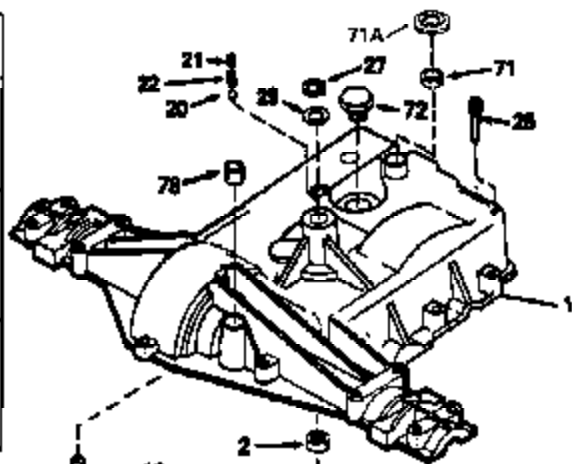

ILLUSTRATION SHOWS TYPICAL PARTS ONLY. ORDER BY PART NUMBER. PARTS NOT LISTED ARE SUPPLIED BY OEM.

47

47A

47B

48

48A

48B

NOTE: These models can be built with brake on either left or right side.

MODEL and SERIAL NUMBERS HERE

Ref #	Part Number	Qty	Description
1	772094		Transaxle Cover
2	780086A		Needle Bearing
3	770082		Transaxle Case
4	776260A		Countershaft
5	776219A		Output Shaft & Pinion
6	778139		Output Gear
7	778136		Spur Gear (15 teeth-steel)
8	792123A		Key
9	784216		Shifter Collar
10	784337A		Shift Rod & Fork
11	778188		Bevel Gear (42 teeth)
12	778113A		Input Bevel Pinion
13	778221	920-920-005	Bevel Gear
14	778068	Peerless	Bevel Pinion Gear
15	778165		Ring Gear
16	786101		Bearing Block
17	786040		Drive Pin
18B	786110		Spacer (.550/.540 thick)
20	792077A		Steel Ball, 5/16" dia.
21	792078		Set Screw, 3/8-16 x 3/8"
22	792079		Spring
23	788061		Seal Ring
25	792073A		Screw, 1/4-20 x 1-1/4"
26	792125		Retainer Ring
27	792035		Retainer Ring
28	788040		Retainer Ring
29	780072		Thrust Washer
30	780108		Thrust Washer
31	780001		Washer
32	792001		"O" Ring
33	788051A		Square Cut Seal
34	780105A		Flanged Bushing
35	780118A		Flanged Bushing
36	790003		Brake Disk
37	790007		Brake Pad Plate
38	799021		Brake Pad (Pkg. of 2)
39	786026		Dowel Pin
40	792076A		Flat Washer
41	790019		Brake Lever
42	792073A		Screw, 1/4-20 x 1-1/4"
42A	792085A		Screw, 1/4-20 x 2-1/4"
43	792075		Lock Nut, 5/16-24
44	790025		Brake Pad Holder
45	786066		Spacer (1/2" OD x 17/64" ID x 1" long)
46	786086		Brake Lever Bracket
47	774690		Axle (11-15/16" long)
48	774691		Axle (16-1/2" long)
49	778146A		Spur Gear (37 teeth)
50	778125		Spur Gear (35 teeth)
51	778124A		Spur Gear (30 teeth)
52	778123A		Spur Gear (25 teeth)
53	778122A		Spur Gear (22 teeth)
54	778273		Spur Gear (19 teeth-steel)
56	778211		Spur Gear (12 teeth-steel)
57	778151		Spur Gear (15 teeth)
58	778126A		Spur Gear (20 teeth)