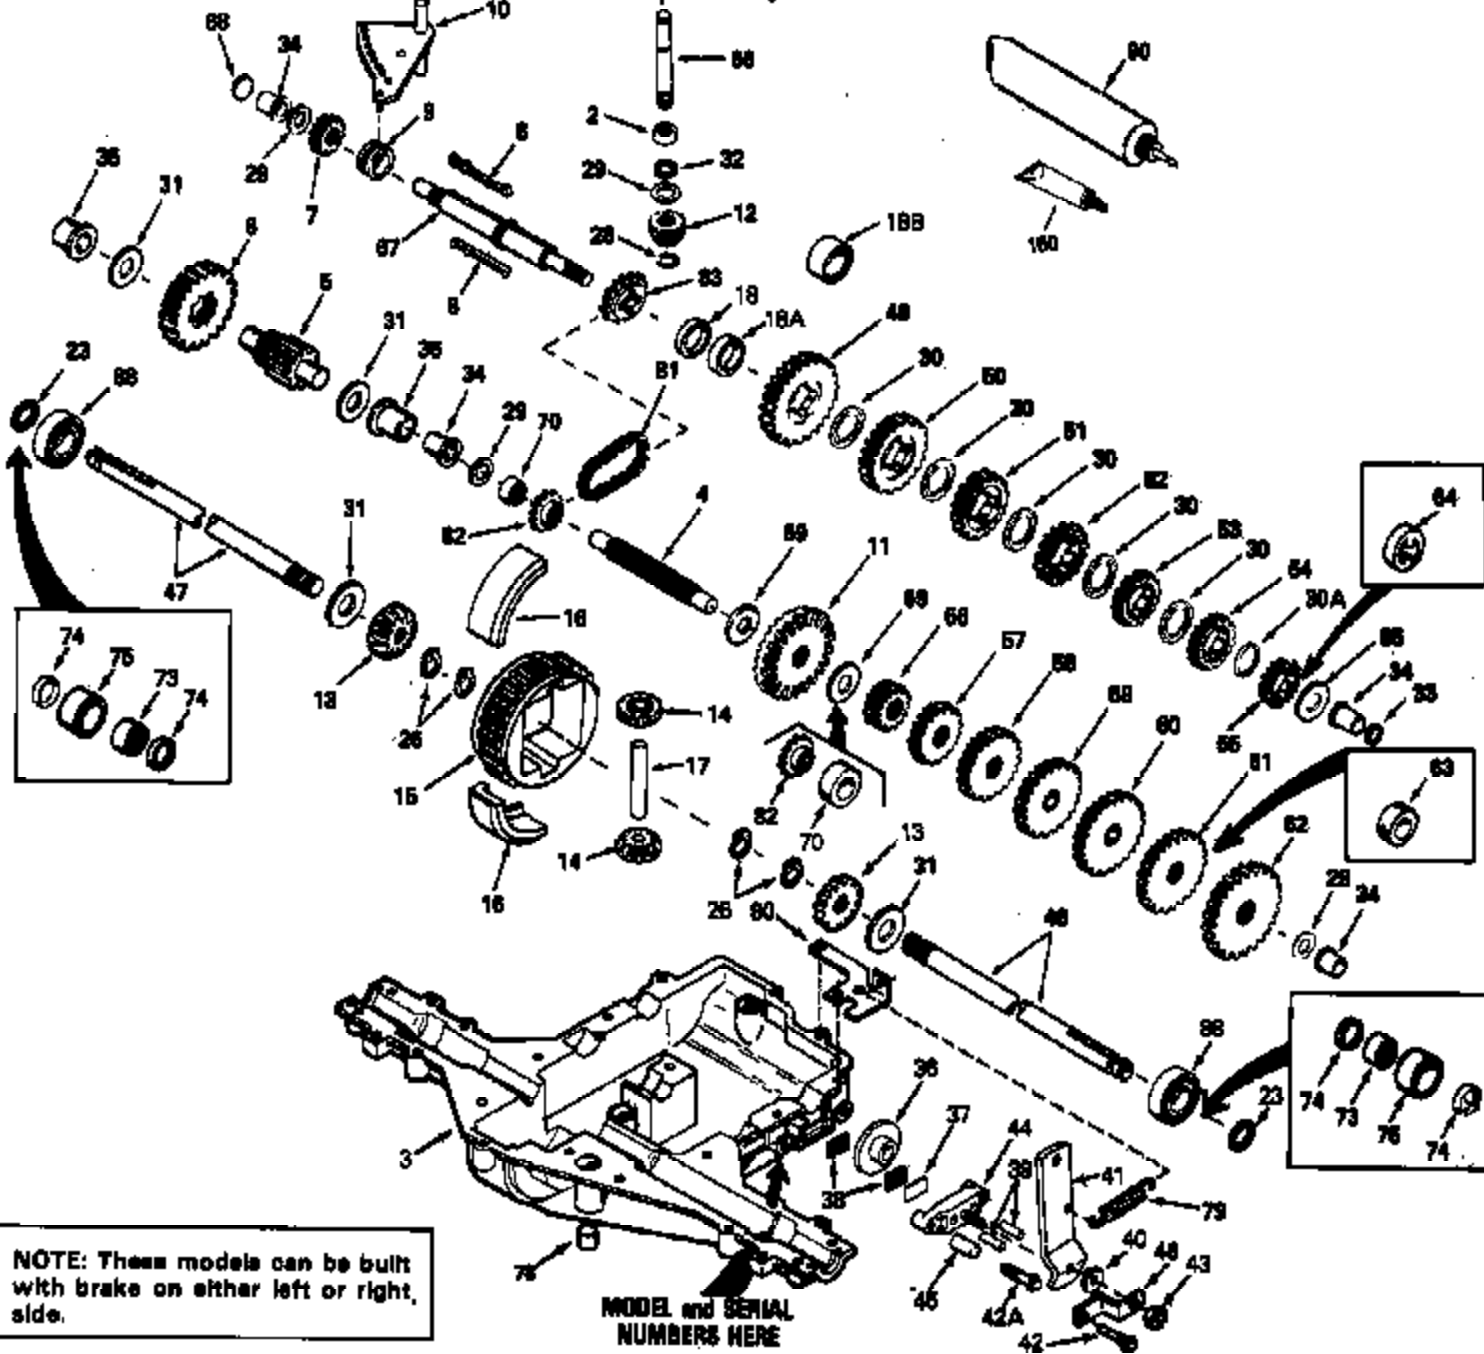

ILLUSTRATION SHOWS TYPICAL PARTS ONLY. ORDER BY PART NUMBER. PARTS NOT LISTED ARE SUPPLIED BY OEM.

47

47A

47B

48

48A

48B

NOTE: These models can be built with brake on either left or right side.

MODEL and SERIAL NUMBERS HERE

Ref #	Part Number	Qty	Description
1	772094		Transaxle Cover
2	780086A		Needle Bearing
3	770082		Transaxle Case
4	776260A		Countershaft
5	776219A		Output Shaft & Pinion
6	778139		Output Gear
7	778136		Spur Gear (15 teeth-steel)
8	792123A		Key
9	784216		Shifter Collar
10	784337A		Shift Rod & Fork
11	778188		Bevel Gear (42 teeth)
12	778113A		Input Bevel Pinion
13	778221	920-920-005	Bevel Gear
14	778068	Peerless	Bevel Pinion Gear
15	778165		Ring Gear
16	786101		Bearing Block
17	786040		Drive Pin
18B	786110		Spacer (.550/.540 thick)
20	792077A		Steel Ball, 5/16" dia.
21	792078		Set Screw, 3/8-16 x 3/8"
22	792079		Spring
23	788061		Seal Ring
25	792073A		Screw, 1/4-20 x 1-1/4"
26	792125		Retainer Ring
27	792035		Retainer Ring
28	788040		Retainer Ring
29	780072		Thrust Washer
30	780108		Thrust Washer
31	780001		Washer
32	792001		"O" Ring
33	788051A		Square Cut Seal
34	780105A		Flanged Bushing
35	780118A		Flanged Bushing
36	790003		Brake Disk
37	790007		Brake Pad Plate
38	799021		Brake Pad (Pkg. of 2)
39	786026		Dowel Pin
40	792076A		Flat Washer
41	790019		Brake Lever
42	792073A		Screw, 1/4-20 x 1-1/4"
42A	792085A		Screw, 1/4-20 x 2-1/4"
43	792075		Lock Nut, 5/16-24
44	790025		Brake Pad Holder
45	786066		Spacer (1/2" OD x 17/64" ID x 1" long)
46	786086		Brake Lever Bracket
47	774690		Axle (11-15/16" long)
48	774691		Axle (16-1/2" long)
49	778146A		Spur Gear (37 teeth)
50	778125		Spur Gear (35 teeth)
51	778124A		Spur Gear (30 teeth)
52	778123A		Spur Gear (25 teeth)
53	778122A		Spur Gear (22 teeth)
54	778273		Spur Gear (19 teeth-steel)
56	778211		Spur Gear (12 teeth-steel)
57	778151		Spur Gear (15 teeth)
58	778126A		Spur Gear (20 teeth)