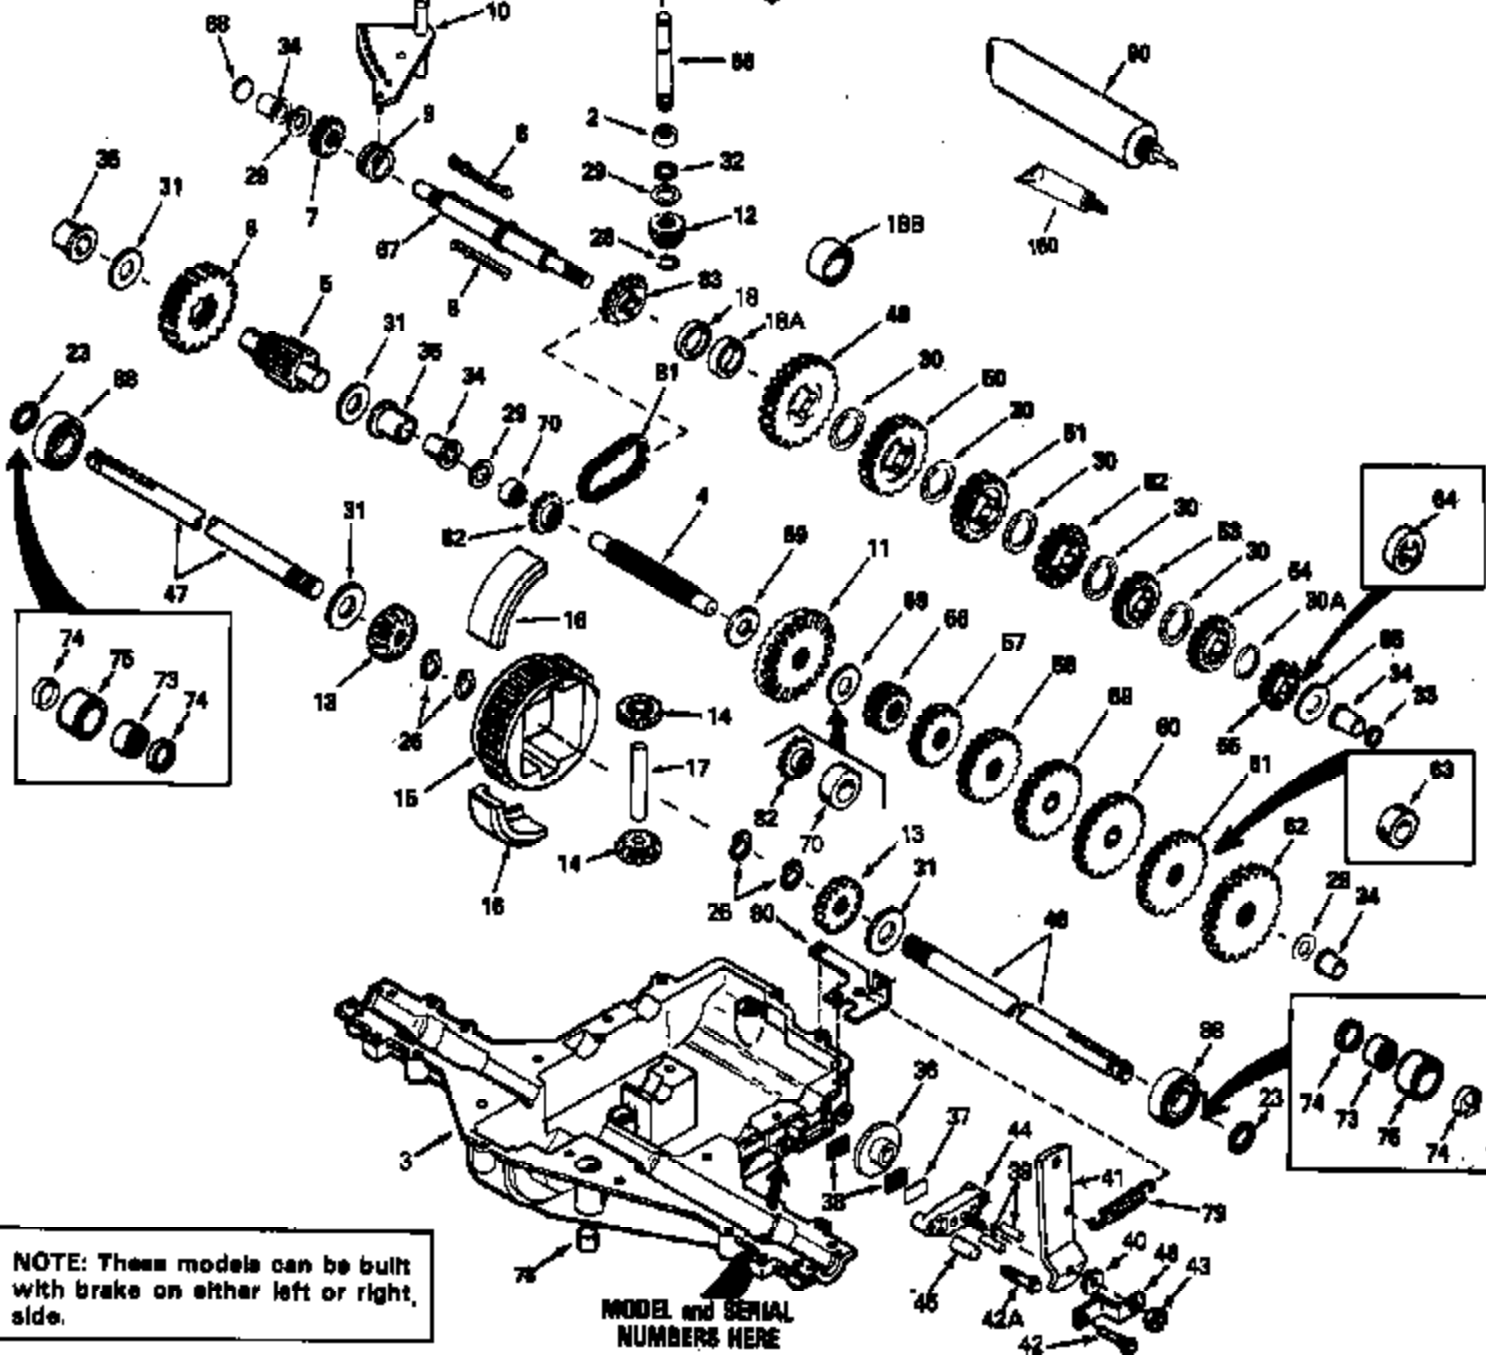

ILLUSTRATION SHOWS TYPICAL PARTS ONLY. ORDER BY PART NUMBER. PARTS NOT LISTED ARE SUPPLIED BY OEM.

47

47A

47B

48

48A

48B

NOTE: These models can be built with brake on either left or right side.

MODEL and SERIAL NUMBERS HERE

Ref #	Part Number	Qty	Description
1	772094		Transaxle Cover
2	780086A		Needle Bearing
3	770082		Transaxle Case
4	776260A		Countershaft
5	776219A		Output Shaft & Pinion
6	778139		Output Gear
7	778136		Spur Gear (15 teeth-steel)
8	792123A		Key
9	784216		Shifter Collar
10	784337A		Shift Rod & Fork
11	778229		Bevel Gear (42 teeth-steel)
12	778113A		Input Bevel Pinion
13	778221	920-920-004A	Bevel Gear
14	778068	Peerless	Bevel Pinion Gear
15	778165		Ring Gear
16	786101		Bearing Block
17	786040		Drive Pin
18B	786102		Neutral Spacer (.700/.690 thick) NOTE: Instead of one (1) No.786102 spacer, some early production models may have been built with two (2) No.786121 spacers.
20	792077A		Steel Ball, 5/16" dia.
21	792078		Set Screw, 3/8-16 x 3/8"
22	792079		Spring
23	788061		Seal Ring
25	792073A		Screw, 1/4-20 x 1-1/4"
26	792125		Retainer Ring
27	792035		Retainer Ring
28	788040		Retainer Ring
29	780072		Thrust Washer
30	780108		Thrust Washer
31	780001		Washer
32	792001		"O" Ring
33	788051A		Square Cut Seal
34	780105A		Flanged Bushing
35	780118A		Flanged Bushing
36	790003		Brake Disk
37	790007		Brake Pad Plate
38	799021		Brake Pad (Pkg. of 2)
39	786026		Dowel Pin
40	792076A		Flat Washer
41	790019		Brake Lever
42	792073A		Screw, 1/4-20 x 1-1/4"
42A	792085A		Screw, 1/4-20 x 2-1/4"
43	792075		Lock Nut, 5/16-24
44	790025		Brake Pad Holder
45	786066		Spacer (1/2" OD x 17/64" ID x 1" long)
46	786086		Brake Lever Bracket
47	774690		Axle (11-15/16" long)
48	774691		Axle (16-1/2" long)
49	778215		Spur Gear (37 teeth)
50	778124A		Spur Gear (30 teeth)
51	778123A		Spur Gear (25 teeth)
52	778122A		Spur Gear (22 teeth)
53	778273		Spur Gear (19 teeth-steel)
56	778230		Spur Gear (12 teeth-steel)