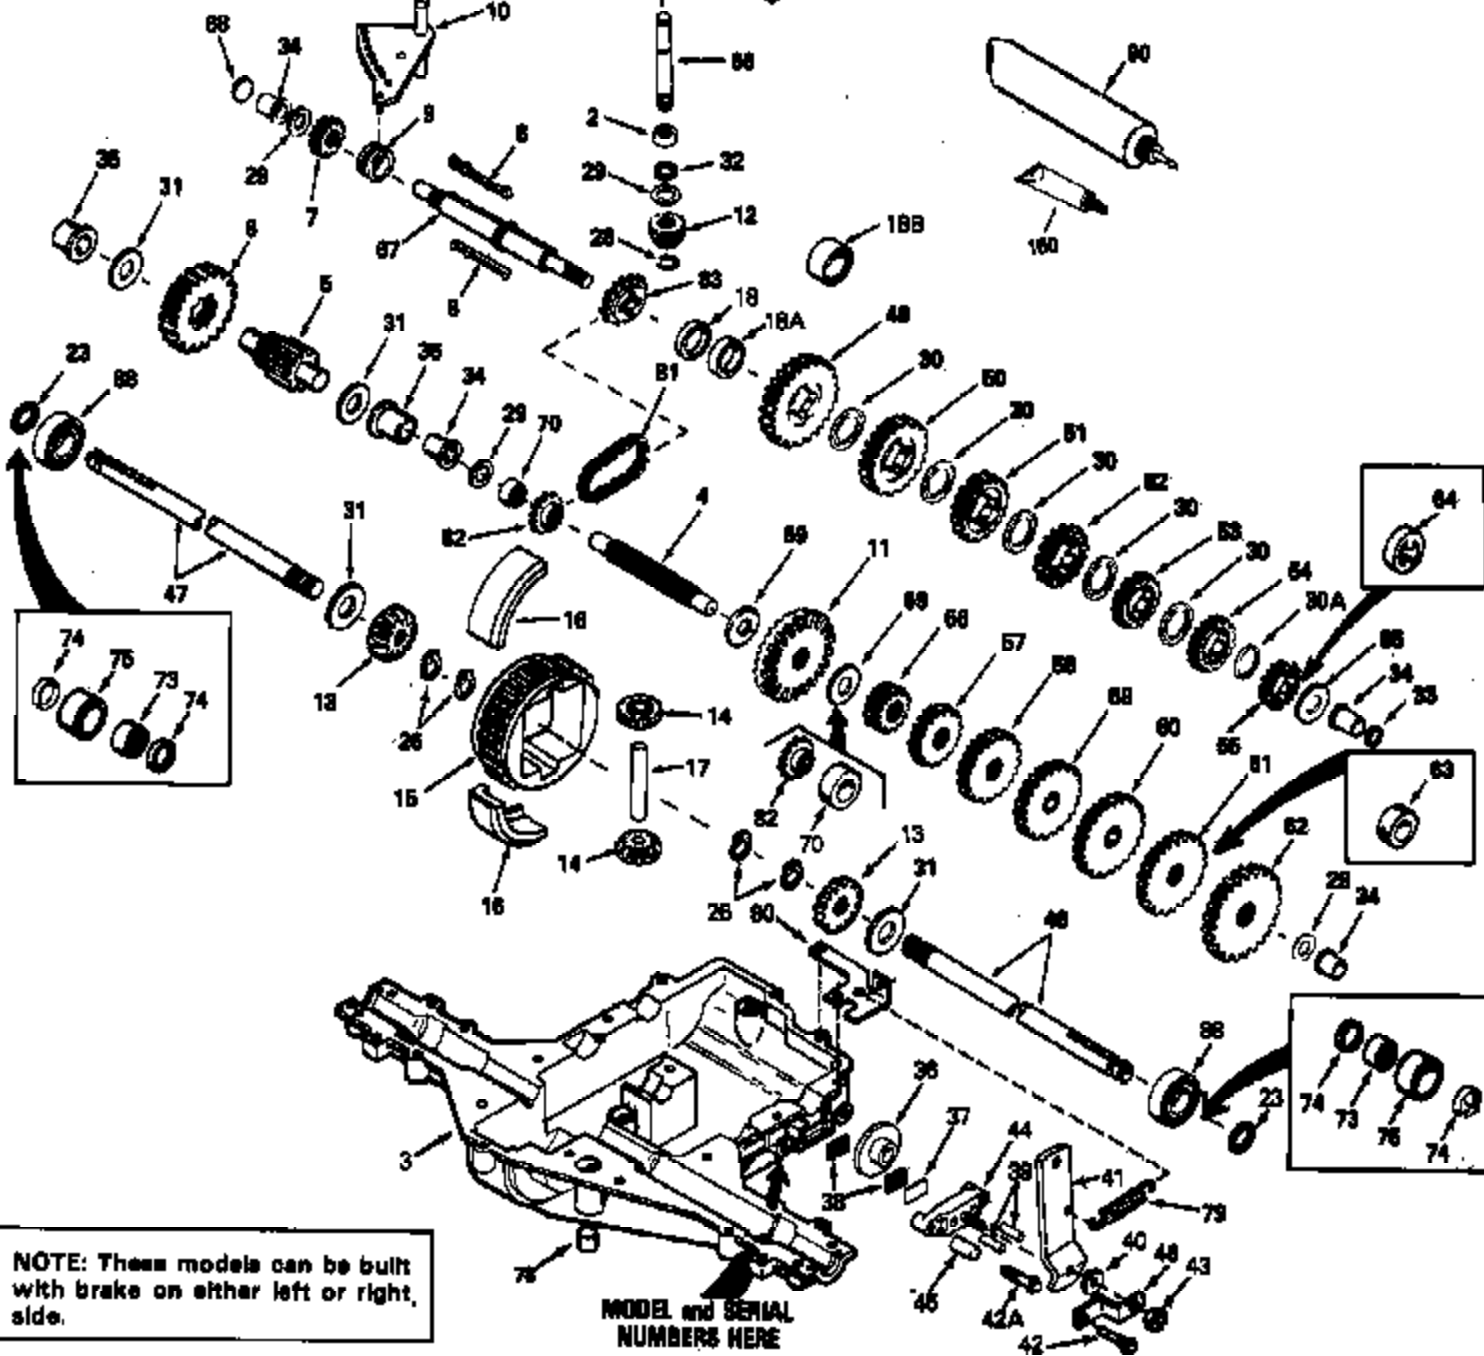

ILLUSTRATION SHOWS TYPICAL PARTS ONLY. ORDER BY PART NUMBER. PARTS NOT LISTED ARE SUPPLIED BY OEM.

47

47A

47B

48

48A

48B

NOTE: These models can be built with brake on either left or right side.

MODEL and SERIAL NUMBERS HERE

Ref #	Part Number	Qty	Description
1	772094		Transaxle Cover
2	780086A		Needle Bearing
3	770082		Transaxle Case
4	776260A		Countershaft
5	776219A		Output Shaft & Pinion
6	778139		Output Gear
7	778136		Spur Gear (15 teeth-steel)
8	792123A		Key
9	784216		Shifter Collar
10	784337A		Shift Rod & Fork
11	778188		Bevel Gear (42 teeth)
12	778113A		Input Bevel Pinion
13	778221	920-920-004	Bevel Gear
14	778068	Peerless	Bevel Pinion Gear
15	778165		Ring Gear
16	786101		Bearing Block
17	786040		Drive Pin
18B	786110		Spacer (.550/.540 thick)
20	792077A		Steel Ball, 5/16" dia.
21	792078		Set Screw, 3/8-16 x 3/8"
22	792079		Spring
23	788061		Seal Ring
25	792073A		Screw, 1/4-20 x 1-1/4"
26	792125		Retainer Ring
27	792035		Retainer Ring
28	788040		Retainer Ring
29	780072		Thrust Washer
30	780108		Thrust Washer
31	780001		Washer
32	792001		"O" Ring
33	788051A		Square Cut Seal
34	780105A		Flanged Bushing
35	780118A		Flanged Bushing
36	790003		Brake Disk
37	790007		Brake Pad Plate
38	799021		Brake Pad (Pkg. of 2)
39	786026		Dowel Pin
40	792076A		Flat Washer
41	790019		Brake Lever
42	792073A		Screw, 1/4-20 x 1-1/4"
42A	792085A		Screw, 1/4-20 x 2-1/4"
43	792075		Lock Nut, 5/16-24
44	790025		Brake Pad Holder
45	786066		Spacer (1/2" OD x 17/64" ID x 1" long)
46	786086		Brake Lever Bracket
47	774690		Axle (11-15/16" long)
48	774691		Axle (16-1/2" long)
49	778146A		Spur Gear (37 teeth)
50	778124A		Spur Gear (30 teeth)
51	778123A		Spur Gear (25 teeth)
52	778122A		Spur Gear (22 teeth)
53	778273		Spur Gear (19 teeth-steel)
56	778211		Spur Gear (12 teeth-steel)
57	778126A		Spur Gear (20 teeth)
58	778127A		Spur Gear (25 teeth)
59	778128A		Spur Gear (28 teeth)