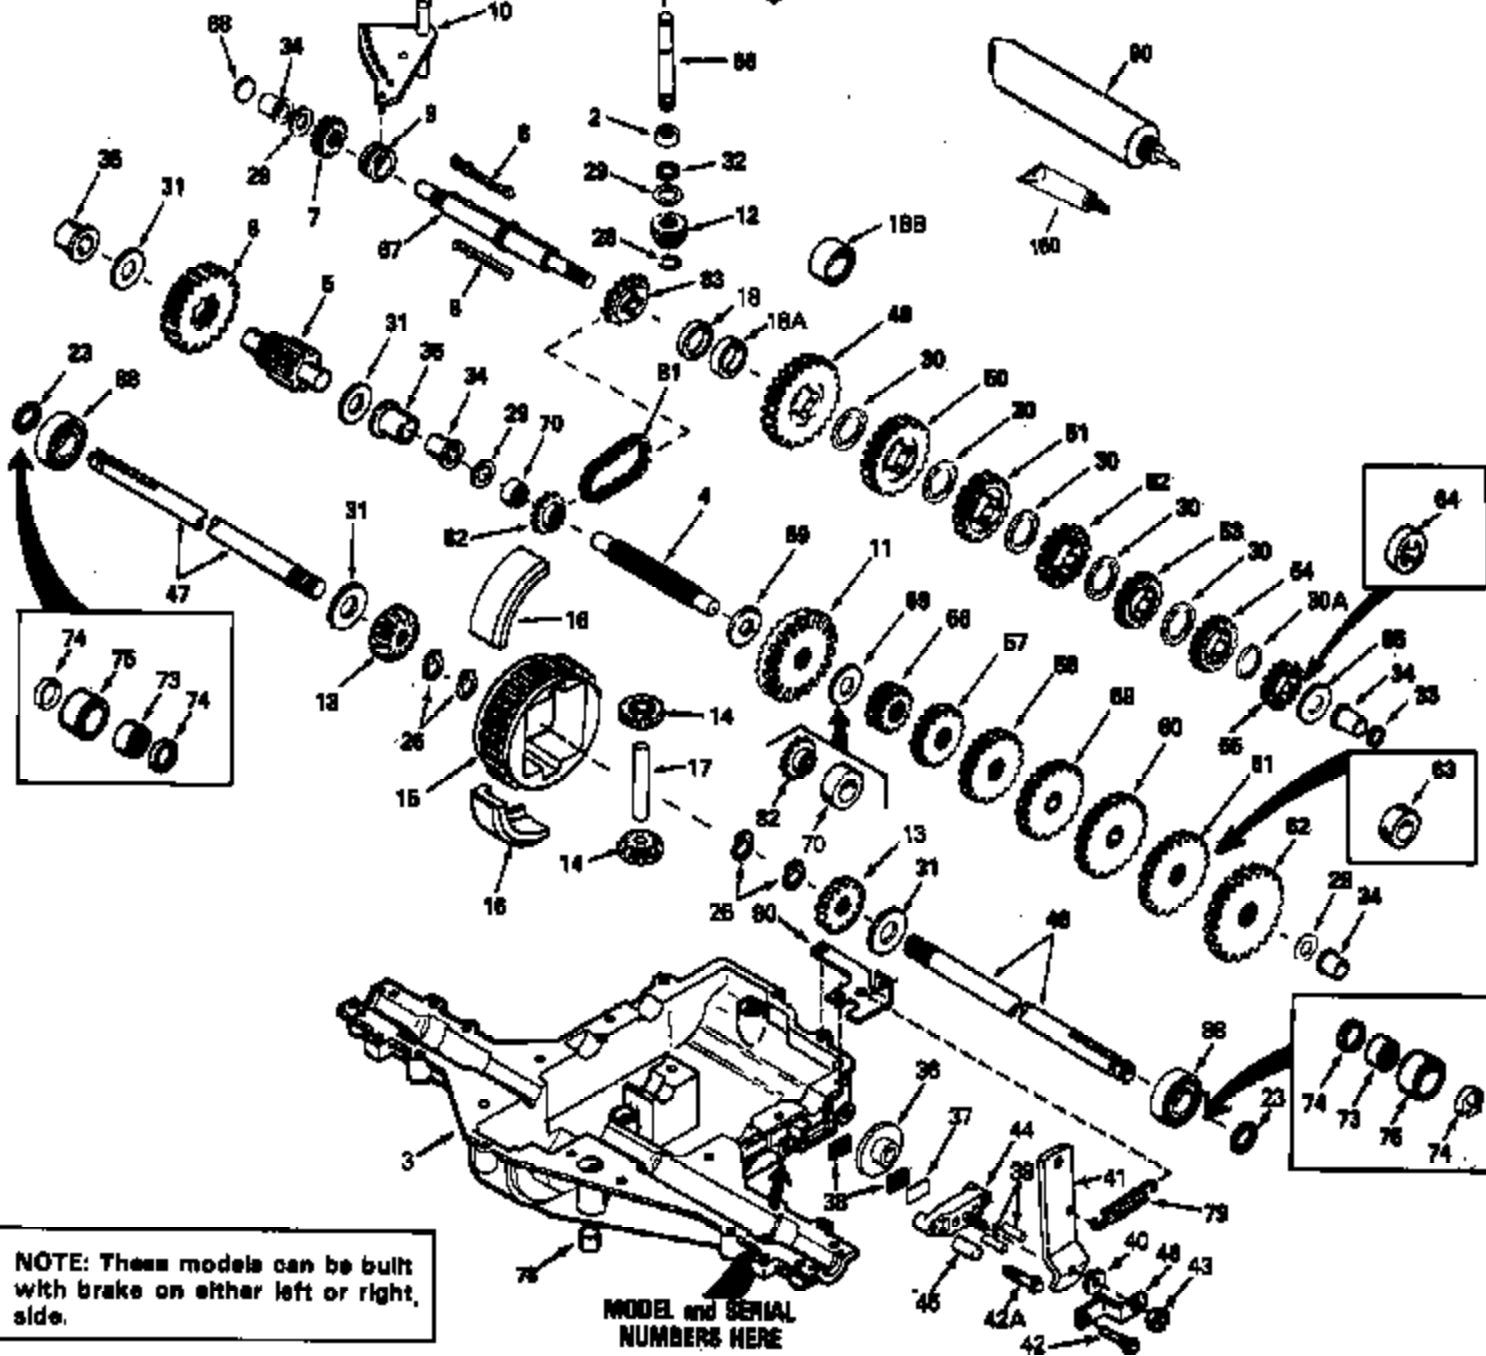

ILLUSTRATION SHOWS TYPICAL PARTS ONLY. ORDER BY PART NUMBER. PARTS NOT LISTED ARE SUPPLIED BY OEM.

47

47A

47B

48

48A

48B

NOTE: These models can be built with brake on either left or right side.

MODEL and SERIAL NUMBERS HERE

Ref #	Part Number	Qty	Description
1	772094		Transaxle Cover
2	780086A		Needle Bearing
3	770082		Transaxle Case
4	776260A		Countershaft
5	776219A		Output Shaft & Pinion
6	778139		Output Gear
7	778136		Spur Gear (15 teeth-steel)
8	792123A		Key
9	784216		Shifter Collar
10	784337A		Shift Rod & Fork
11	778229		Bevel Gear (42 teeth-steel)
12	778113A		Input Bevel Pinion
13	778221	920-920-003A	Bevel Gear
14	778068	Peerless	Bevel Pinion Gear
15	778165		Ring Gear
16	786101		Bearing Block
17	786040		Drive Pin
18B	786102		Neutral Spacer (.700/.690 thick) NOTE: Instead of one (1) No.786102 spacer, some early production models may have been built with two (2) No.786121 spacers.
20	792077A		Steel Ball, 5/16" dia.
21	792078		Set Screw, 3/8-16 x 3/8"
22	792079		Spring
23	788061		Seal Ring
25	792073A		Screw, 1/4-20 x 1-1/4"
26	792125		Retainer Ring
27	792035		Retainer Ring
28	788040		Retainer Ring
29	780072		Thrust Washer
30	780108		Thrust Washer
31	780001		Washer
32	792001		"O" Ring
33	788051A		Square Cut Seal
34	780105A		Flanged Bushing
35	780118A		Flanged Bushing
36	790003		Brake Disk
37	790007		Brake Pad Plate
38	799021		Brake Pad (Pkg. of 2)
39	786026		Dowel Pin
40	792076A		Flat Washer
41	790038		Brake Lever
42	792073A		Screw, 1/4-20 x 1-1/4"
42A	792085A		Screw, 1/4-20 x 2-1/4"
43	792075		Lock Nut, 5/16-24
44	790025		Brake Pad Holder
45	786067		Spacer (13/16" OD x 17/64" ID x 1" long)
46	786086		Brake Lever Bracket
47	774690		Axle (11-15/16" long)
48	774691		Axle (16-1/2" long)
49	778215		Spur Gear (37 teeth)
50	778124A		Spur Gear (30 teeth)
51	778123A		Spur Gear (25 teeth)
52	778122A		Spur Gear (22 teeth)
53	778121A		Spur Gear (20 teeth)
56	778230		Spur Gear (12 teeth-steel)