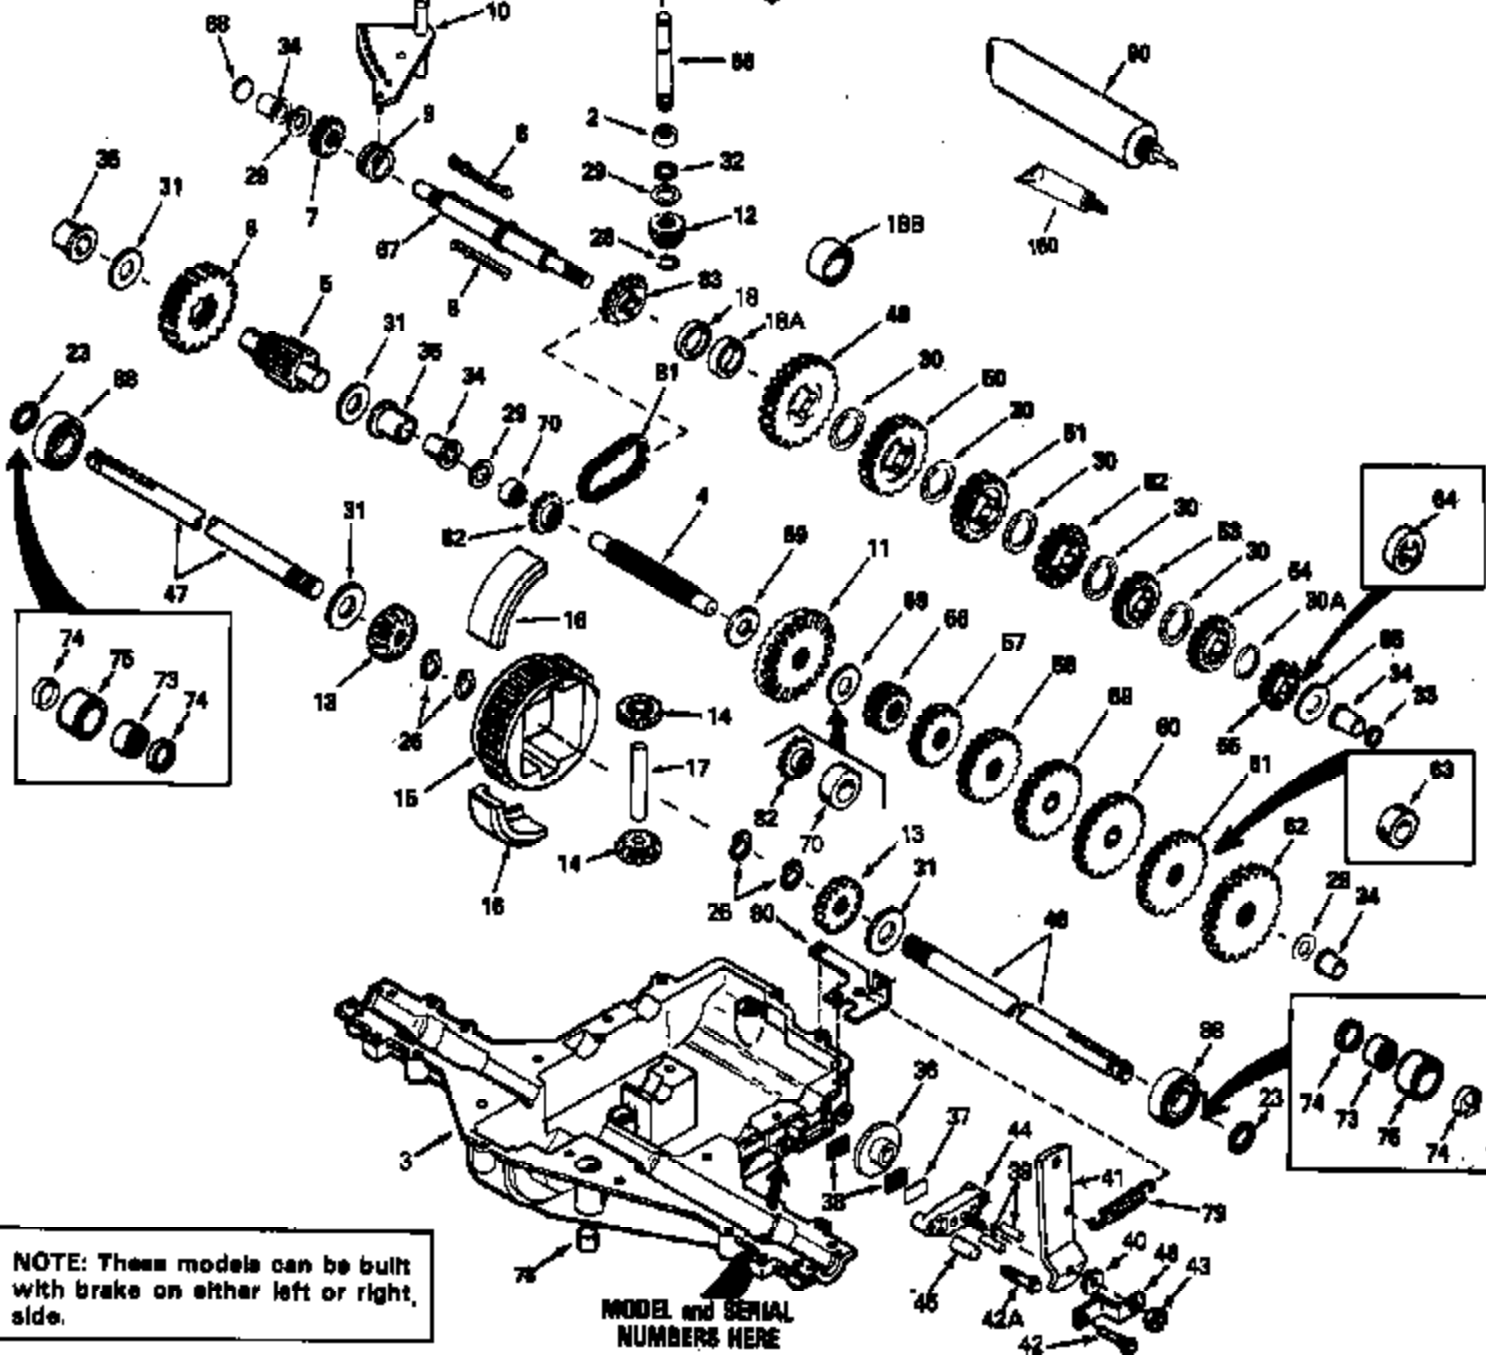

ILLUSTRATION SHOWS TYPICAL PARTS ONLY. ORDER BY PART NUMBER. PARTS NOT LISTED ARE SUPPLIED BY OEM.

47

47A

47B

48

48A

48B

NOTE: These models can be built with brake on either left or right side.

MODEL and SERIAL NUMBERS HERE

Ref #	Part Number	Qty	Description
1	772094		Transaxle Cover
2	780086A		Needle Bearing
3	770082		Transaxle Case
4	776260A		Countershaft
5	776219A		Output Shaft & Pinion
6	778139		Output Gear
7	778136		Spur Gear (15 teeth-steel)
8	792123A		Key
9	784216		Shifter Collar
10	784337A		Shift Rod & Fork
11	778188		Bevel Gear (42 teeth)
12	778113A		Input Bevel Pinion
13	778221	920-920-003	Bevel Gear
14	778068	Peerless	Bevel Pinion Gear
15	778165		Ring Gear
16	786101		Bearing Block
17	786040		Drive Pin
18B	786110		Spacer (.550/.540 thick)
20	792077A		Steel Ball, 5/16" dia.
21	792078		Set Screw, 3/8-16 x 3/8"
22	792079		Spring
23	788061		Seal Ring
25	792073A		Screw, 1/4-20 x 1-1/4"
26	792125		Retainer Ring
27	792035		Retainer Ring
28	788040		Retainer Ring
29	780072		Thrust Washer
30	780108		Thrust Washer
31	780001		Washer
32	792001		"O" Ring
33	788051A		Square Cut Seal
34	780105A		Flanged Bushing
35	780118A		Flanged Bushing
36	790003		Brake Disk
37	790007		Brake Pad Plate
38	799021		Brake Pad (Pkg. of 2)
39	786026		Dowel Pin
40	792076A		Flat Washer
41	790038		Brake Lever
42	792073A		Screw, 1/4-20 x 1-1/4"
42A	792085A		Screw, 1/4-20 x 2-1/4"
43	792075		Lock Nut, 5/16-24
44	790025		Brake Pad Holder
45	786067		Spacer (13/16" OD x 17/64" ID x 1" long)
46	786086		Brake Lever Bracket
47	774690		Axle (11-15/16" long)
48	774691		Axle (16-1/2" long)
49	778146A		Spur Gear (37 teeth)
50	778124A		Spur Gear (30 teeth)
51	778123A		Spur Gear (25 teeth)
52	778122A		Spur Gear (22 teeth)
53	778121A		Spur Gear (20 teeth)
56	778211		Spur Gear (12 teeth-steel)
57	778126A		Spur Gear (20 teeth)
58	778127A		Spur Gear (25 teeth)
59	778128A		Spur Gear (28 teeth)