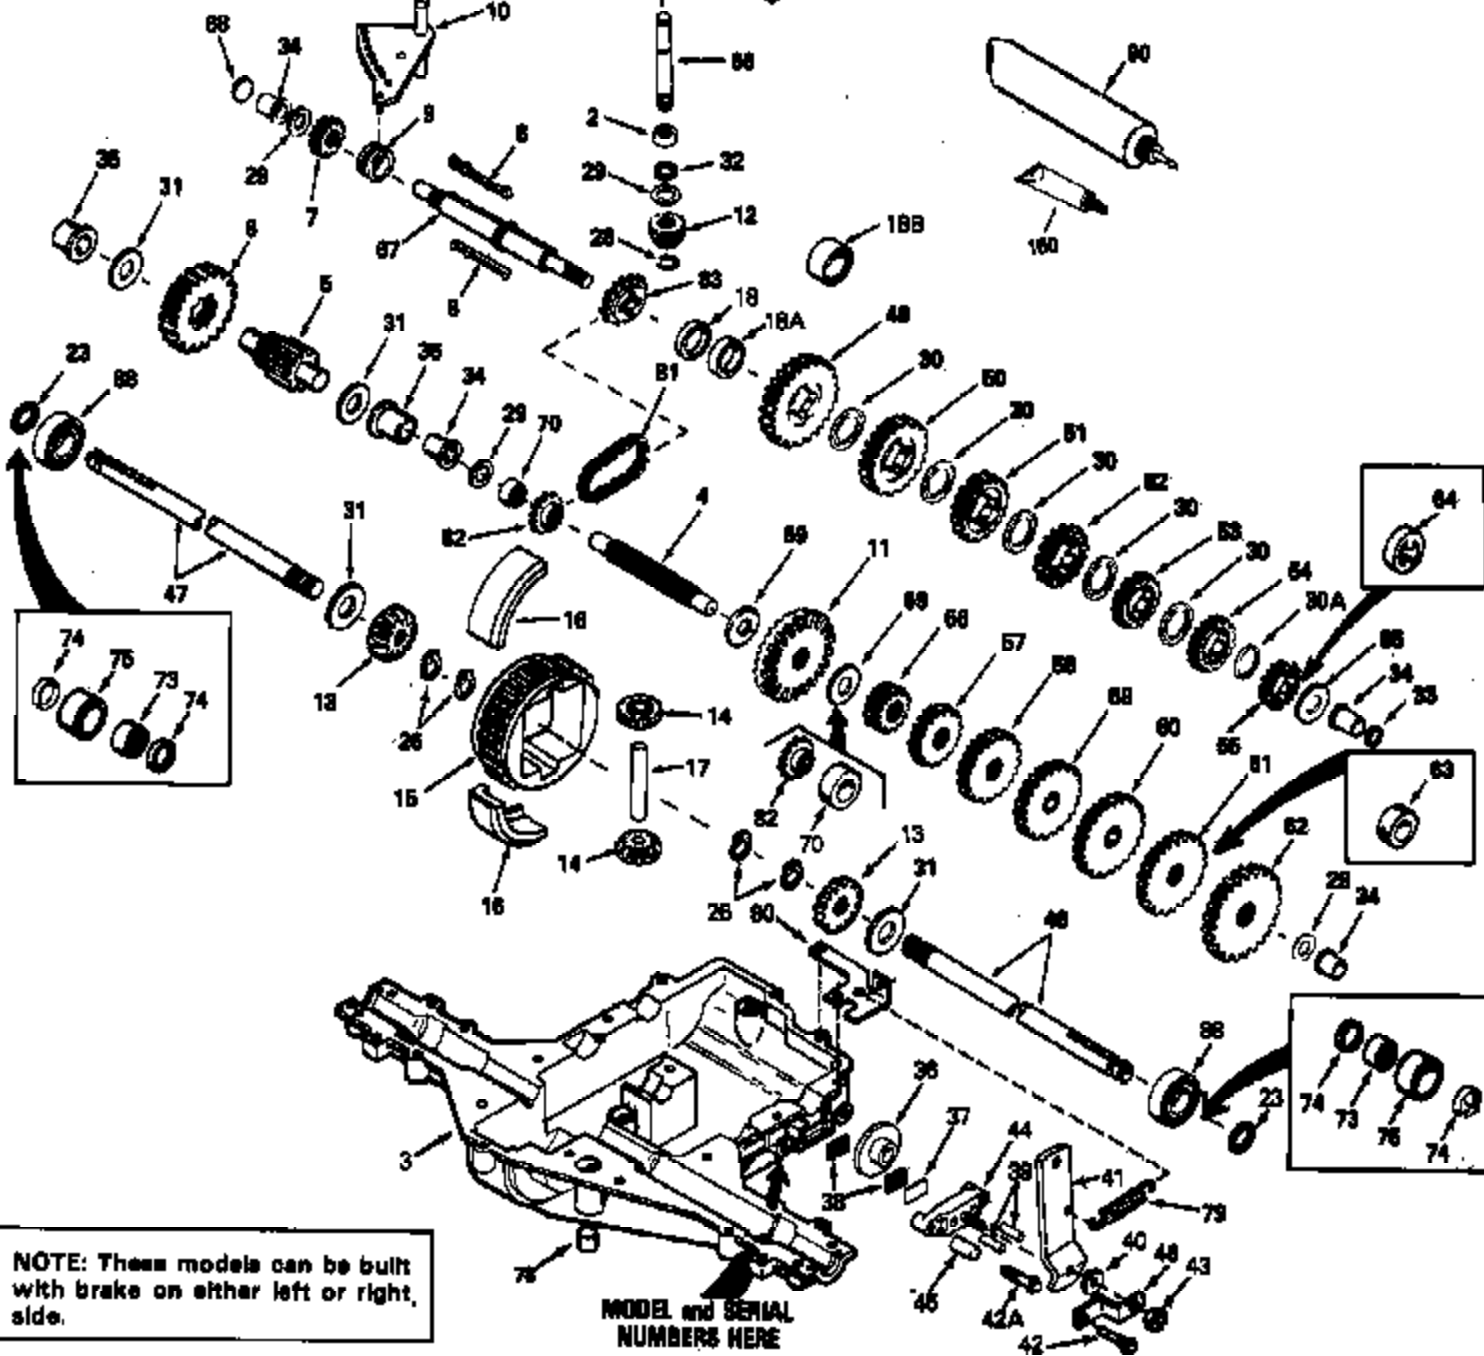

ILLUSTRATION SHOWS TYPICAL PARTS ONLY. ORDER BY PART NUMBER. PARTS NOT LISTED ARE SUPPLIED BY OEM.

47

47A

47B

48

48A

48B

NOTE: These models can be built with brake on either left or right side.

MODEL and SERIAL NUMBERS HERE

Ref #	Part Number	Qty	Description
1	772094		Transaxle Cover
2	780086A		Needle Bearing
3	770082		Transaxle Case
4	776260A		Countershaft
5	776219A		Output Shaft & Pinion
6	778139		Output Gear
7	778136		Spur Gear (15 teeth-steel)
8	792123A		Key
9	784216		Shifter Collar
10	784337A		Shift Rod & Fork
11	778229		Bevel Gear (42 teeth-steel)
12	778113A		Input Bevel Pinion
13	778221	920-920-002A	Bevel Gear
14	778068	Peerless	Bevel Pinion Gear
15	778165		Ring Gear
16	786101		Bearing Block
17	786040		Drive Pin
18B	786102		Neutral Spacer (.700/.690 thick) NOTE: Instead of one (1) No.786102 spacer, some early production models may have been built with two (2) No.786121 spacers.
20	792077A		Steel Ball, 5/16" dia.
21	792078		Set Screw, 3/8-16 x 3/8"
22	792079		Spring
23	788061		Seal Ring
25	792073A		Screw, 1/4-20 x 1-1/4"
26	792125		Retainer Ring
27	792035		Retainer Ring
28	788040		Retainer Ring
29	780072		Thrust Washer
30	780108		Thrust Washer
31	780001		Washer
32	792001		"O" Ring
33	788051A		Square Cut Seal
34	780105A		Flanged Bushing
35	780118A		Flanged Bushing
36	790003		Brake Disk
37	790007		Brake Pad Plate
38	799021		Brake Pad (Pkg. of 2)
39	786026		Dowel Pin
40	792076A		Flat Washer
41	790038		Brake Lever
42	792073A		Screw, 1/4-20 x 1-1/4"
42A	792085A		Screw, 1/4-20 x 2-1/4"
43	792075		Lock Nut, 5/16-24
44	790025		Brake Pad Holder
45	786067		Spacer (13/16" OD x 17/64" ID x 1" long)
46	786086		Brake Lever Bracket
47	774690		Axle (11-15/16" long)
48	774691		Axle (16-1/2" long)
49	778215		Spur Gear (37 teeth)
50	778125		Spur Gear (35 teeth)
51	778124A		Spur Gear (30 teeth)
52	778123A		Spur Gear (25 teeth)
53	778122A		Spur Gear (22 teeth)
54	778273		Spur Gear (19 teeth-steel)