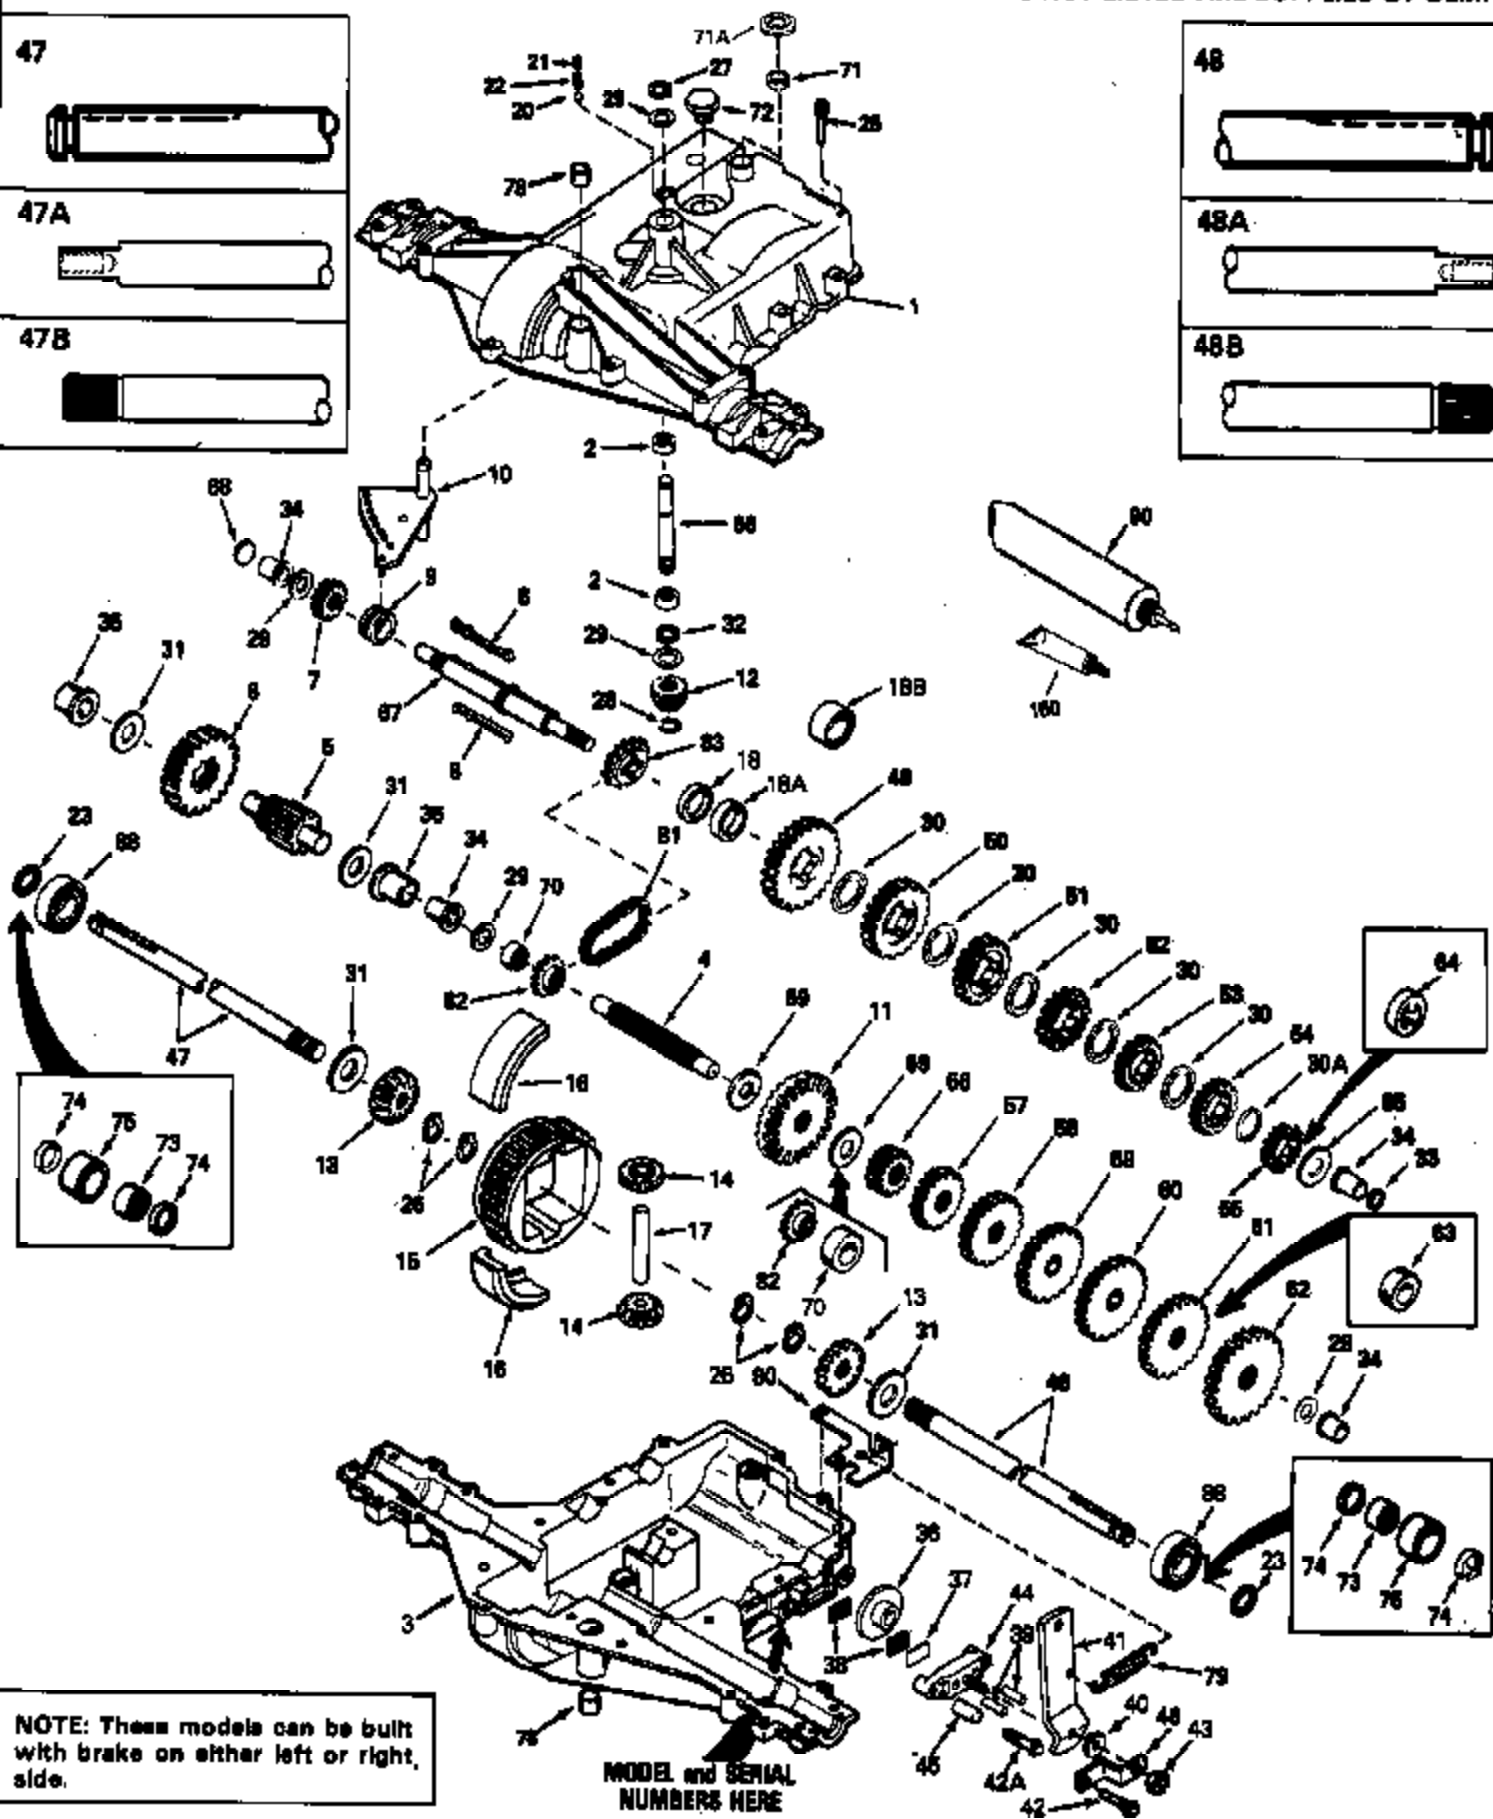

ILLUSTRATION SHOWS TYPICAL PARTS ONLY. ORDER BY PART NUMBER. PARTS NOT LISTED ARE SUPPLIED BY OEM.

47

47A

47B

48

48A

48B

NOTE: These models can be built with brake on either left or right side.

MODEL and SERIAL NUMBERS HERE

Ref #	Part Number	Qty	Description
1	772094		Transaxle Cover
2	780086A		Needle Bearing
3	770082		Transaxle Case
4	776260A		Countershaft
5	776219A		Output Shaft & Pinion
6	778139		Output Gear
7	778136		Spur Gear (15 teeth-steel)
8	792123A		Key
9	784216		Shifter Collar
10	784337A		Shift Rod & Fork
11	778188		Bevel Gear (42 teeth)
12	778113A		Input Bevel Pinion
13	778221	920-920-002	Bevel Gear
14	778068	Peerless	Bevel Pinion Gear
15	778165		Ring Gear
16	786101		Bearing Block
17	786040		Drive Pin
18B	786110		Spacer (.550/.540 thick)
20	792077A		Steel Ball, 5/16" dia.
21	792078		Set Screw, 3/8-16 x 3/8"
22	792079		Spring
23	788061		Seal Ring
25	792073A		Screw, 1/4-20 x 1-1/4"
26	792125		Retainer Ring
27	792035		Retainer Ring
28	788040		Retainer Ring
29	780072		Thrust Washer
30	780108		Thrust Washer
31	780001		Washer
32	792001		"O" Ring
33	788051A		Square Cut Seal
34	780105A		Flanged Bushing
35	780118A		Flanged Bushing
36	790003		Brake Disk
37	790007		Brake Pad Plate
38	799021		Brake Pad (Pkg. of 2)
39	786026		Dowel Pin
40	792076A		Flat Washer
41	790038		Brake Lever
42	792073A		Screw, 1/4-20 x 1-1/4"
42A	792085A		Screw, 1/4-20 x 2-1/4"
43	792075		Lock Nut, 5/16-24
44	790025		Brake Pad Holder
45	786067		Spacer (13/16" OD x 17/64" ID x 1" long)
46	786086		Brake Lever Bracket
47	774690		Axle (11-15/16" long)
48	774691		Axle (16-1/2" long)
49	778146A		Spur Gear (37 teeth)
50	778125		Spur Gear (35 teeth)
51	778124A		Spur Gear (30 teeth)
52	778123A		Spur Gear (25 teeth)
53	778122A		Spur Gear (22 teeth)
54	778273		Spur Gear (19 teeth-steel)
56	778211		Spur Gear (12 teeth-steel)
57	778151		Spur Gear (15 teeth)
58	778126A		Spur Gear (20 teeth)