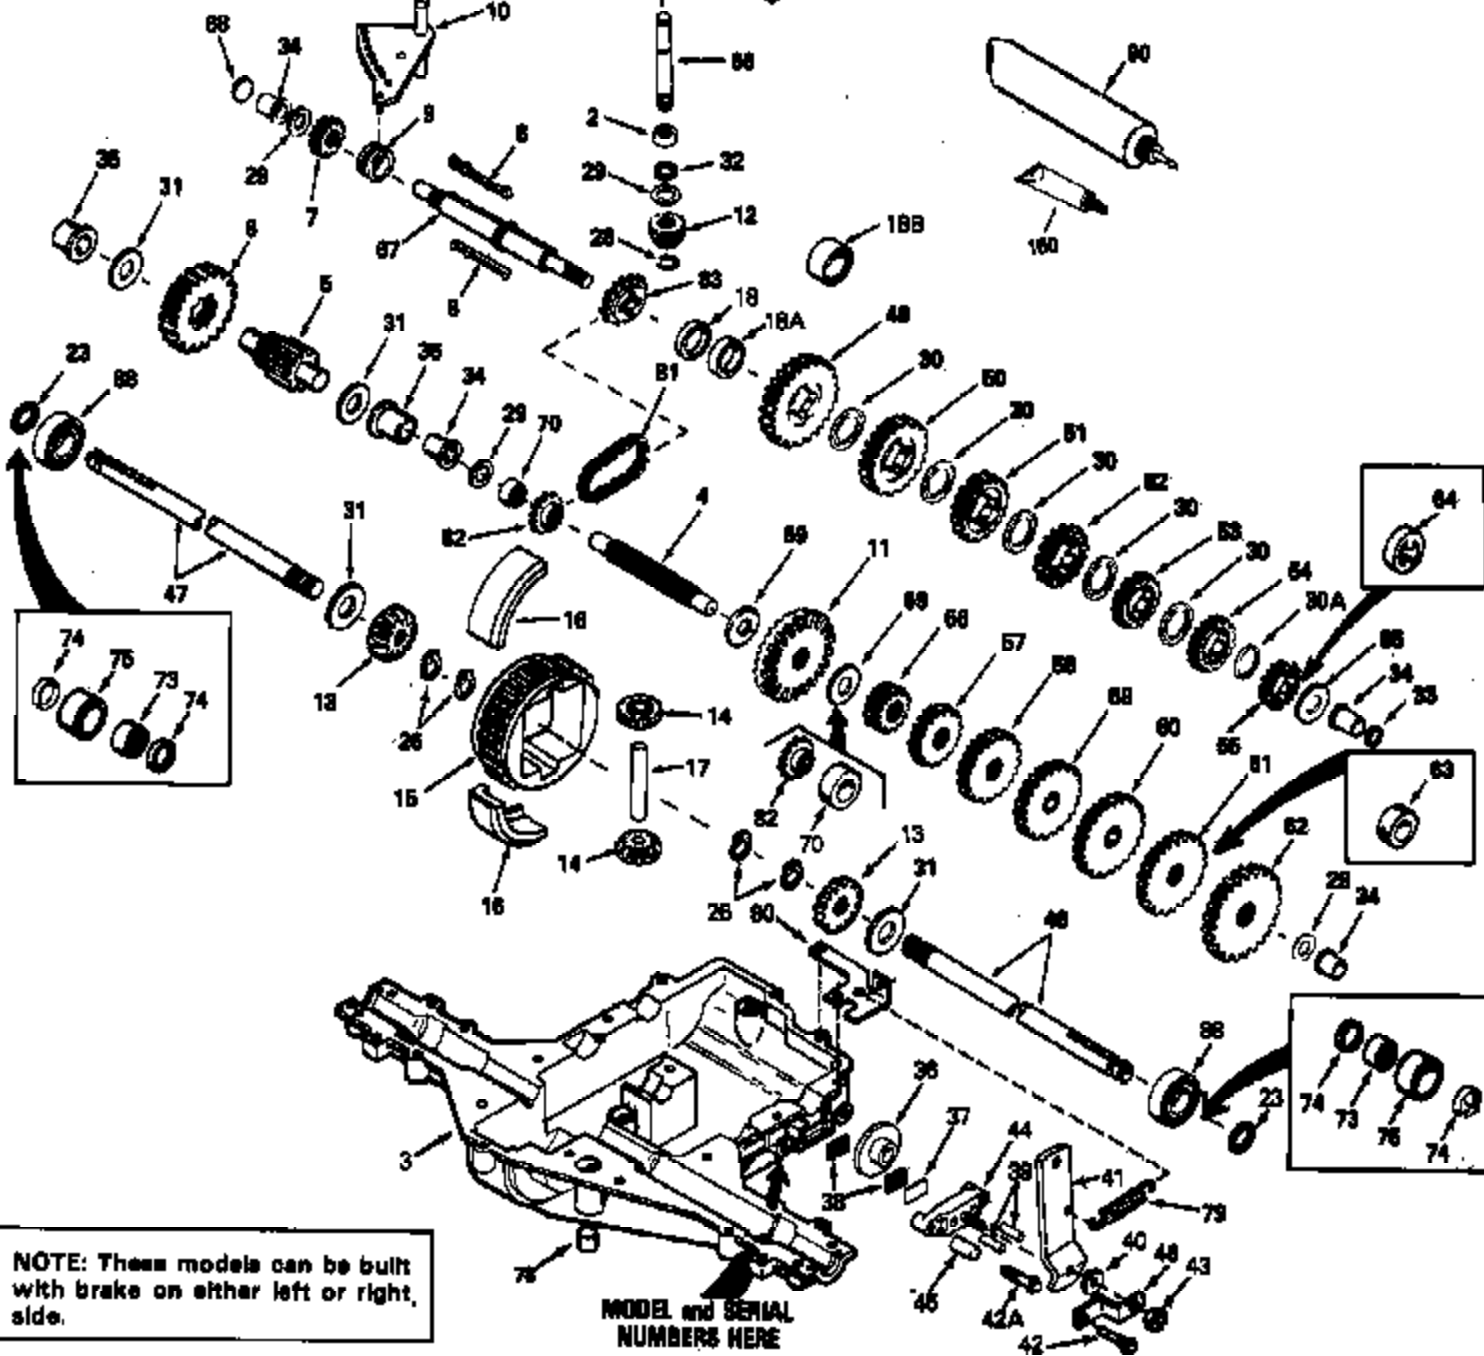

ILLUSTRATION SHOWS TYPICAL PARTS ONLY. ORDER BY PART NUMBER. PARTS NOT LISTED ARE SUPPLIED BY OEM.

47

47A

47B

48

48A

48B

NOTE: These models can be built with brake on either left or right side.

MODEL and SERIAL NUMBERS HERE

Ref #	Part Number	Qty	Description
1	772094		Transaxle Cover
2	780086A		Needle Bearing
3	770082		Transaxle Case
4	776260A		Countershaft
5	776219A		Output Shaft & Pinion
6	778139		Output Gear
7	778136		Spur Gear (15 teeth-steel)
8	792123A		Key
9	784216		Shifter Collar
11	778229		Bevel Gear (42 teeth-steel)
12	778113A		Input Bevel Pinion
13	778221		Bevel Gear
14	778068	920-920-001A	Bevel Pinion Gear
15	778165	Peerless	Ring Gear
16	786101		Bearing Block
17	786040		Drive Pin
18B	786102		Neutral Spacer (.700/.690 thick) NOTE: Instead of one (1) No.786102 spacer, some early production models may have been built with two (2) No.786121 spacers.
20	792077A		Steel Ball, 5/16" dia.
21	792078		Set Screw, 3/8-16 x 3/8"
22	792079		Spring
23	788061		Seal Ring
25	792073A		Screw, 1/4-20 x 1-1/4"
26	792125		Retainer Ring
27	792035		Retainer Ring
28	788040		Retainer Ring
29	780072		Thrust Washer
30	780108		Thrust Washer
31	780001		Washer
32	792001		"O" Ring
33	788051A		Square Cut Seal
34	780105A		Flanged Bushing
35	780118A		Flanged Bushing
36	790003		Brake Disk
37	790007		Brake Pad Plate
38	799021		Brake Pad (Pkg. of 2)
39	786026		Dowel Pin
40	792076A		Flat Washer
41	790004		Brake Lever
42A	792085A		Screw, 1/4-20 x 2-1/4"
42	792073A		Screw, 1/4-20 x 1-1/4"
43	792075		Lock Nut, 5/16-24
44	790025		Brake Pad Holder
45	786066		Spacer (1/2" OD x 17/64" ID x 1" long)
46	786086		Brake Lever Bracket
47	774686		Axle (11-5/16" long)
48	774687		Axle (15-7/8" long)
49	778215		Spur Gear (37 teeth)
50	778125		Spur Gear (35 teeth)
51	778124A		Spur Gear (30 teeth)
52	778123A		Spur Gear (25 teeth)
53	778121A		Spur Gear (20 teeth)
56	778230		Spur Gear (12 teeth-steel)
57	778151		Spur Gear (15 teeth)