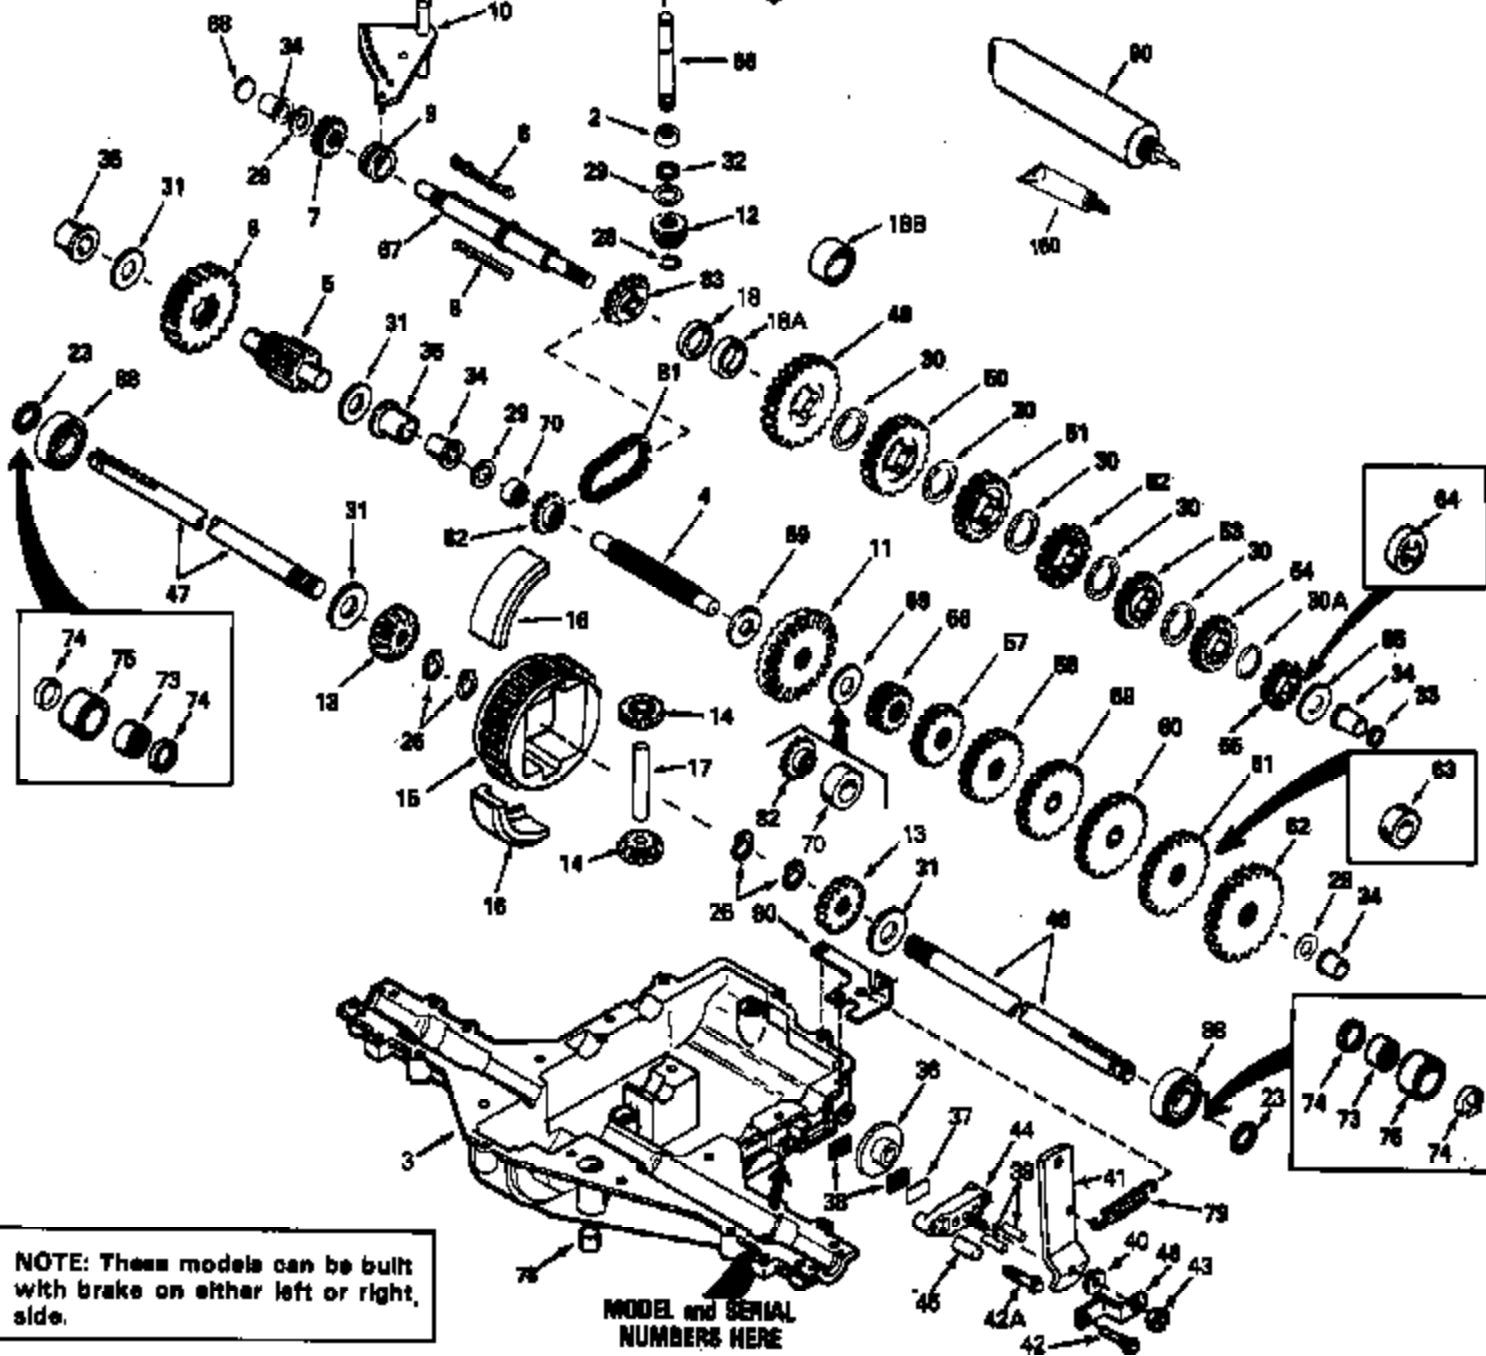

ILLUSTRATION SHOWS TYPICAL PARTS ONLY. ORDER BY PART NUMBER. PARTS NOT LISTED ARE SUPPLIED BY OEM.

47

47A

47B

48

48A

48B

NOTE: These models can be built with brake on either left or right side.

MODEL and SERIAL NUMBERS HERE

Ref #	Part Number	Qty	Description
1	772094		Transaxle Cover
2	780086A		Needle Bearing
3	770082		Transaxle Case
4	776260A		Countershaft
5	776219A		Output Shaft & Pinion
6	778139		Output Gear
7	778136		Spur Gear (15 teeth-steel)
8	792123A		Key
9	784216		Shifter Collar
10	784337A		Shift Rod & Fork
11	778188		Bevel Gear (42 teeth)
12	778113A		Input Bevel Pinion
13	778221	920-920-001	Bevel Gear
14	778068	Peerless	Bevel Pinion Gear
15	778165		Ring Gear
16	786101		Bearing Block
17	786040		Drive Pin
18B	786110		Spacer (.550/.540 thick)
20	792077A		Steel Ball, 5/16" dia.
21	792078		Set Screw, 3/8-16 x 3/8"
22	792079		Spring
23	788061		Seal Ring
25	792073A		Screw, 1/4-20 x 1-1/4"
26	792125		Retainer Ring
27	792035		Retainer Ring
28	788040		Retainer Ring
29	780072		Thrust Washer
30	780108		Thrust Washer
31	780001		Washer
32	792001		"O" Ring
33	788051A		Square Cut Seal
34	780105A		Flanged Bushing
35	780118A		Flanged Bushing
36	790003		Brake Disk
37	790007		Brake Pad Plate
38	799021		Brake Pad (Pkg. of 2)
39	786026		Dowel Pin
40	792076A		Flat Washer
41	790004		Brake Lever
42	792073A		Screw, 1/4-20 x 1-1/4"
42A	792085A		Screw, 1/4-20 x 2-1/4"
43	792075		Lock Nut, 5/16-24
44	790025		Brake Pad Holder
45	786066		Spacer (1/2" OD x 17/64" ID x 1" long)
46	786086		Brake Lever Bracket
47	774686		Axle (11-5/16" long)
48	774687		Axle (15-7/8" long)
49	778146A		Spur Gear (37 teeth)
50	778125		Spur Gear (35 teeth)
51	778124A		Spur Gear (30 teeth)
52	778123A		Spur Gear (25 teeth)
53	778121A		Spur Gear (20 teeth)
56	778211		Spur Gear (12 teeth-steel)
57	778151		Spur Gear (15 teeth)
58	778126A		Spur Gear (20 teeth)
59	778127A		Spur Gear (25 teeth)